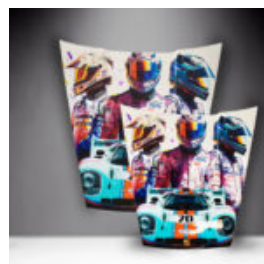

CAR MASK 911 - THEME 19

Article number:
Car Mask 911 - Theme 19

Product description:
Car Mask 911 - for hanging on the...