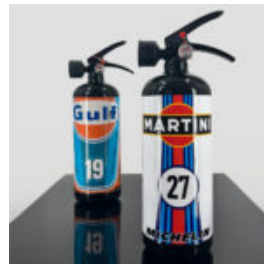

2KG FIRE EXTINGUISHER WITH FULL LABEL

Article number:
2kg Fire Extinguisher Full Label
Product description:
Fully functional fire...