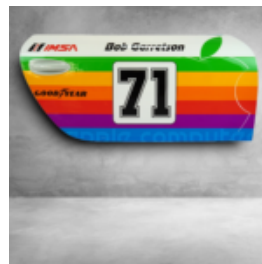

CAR DOORS 911 - MOTIF 5

Article Number:
Motif 5
Product Description:
Car doors 911 - made using foil wrapping...