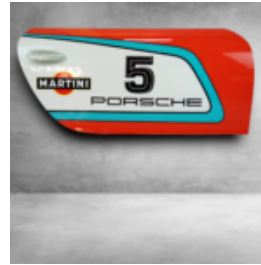

CAR DOORS 911 - MOTIF 1

Article Number:
Motif 1
Product Description:
Car doors 911 - made using foil wrapping...