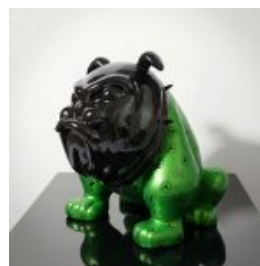

DECORATIVE FIGURE GREEN BULL - LAMBORGHINI

Product Description:
Green bull wrapped in a Lamborghini motif.
Material:
PWS glass...

SMALL BARREL WITH DOLLARS - AUDI

Article Number: B3-4-2
Product Description:
Small barrel with dollars - painting + Audi logo...

EXCLUSIVE BULLDOG AVELLA - LAMBORGHINI FIGURE

Article Number:
B1-12-28
Product Description:
Bulldog Avella figure completely wrapped in...

BULLDOG AVELLA DOG 55 CM - BMW

Article Number:
B1-12-24
Product Description:
Bulldog Avella dog completely wrapped in BMW...

BULLDOG AVELLA DOG 55CM - PETRONAS MOTIF

Article number:
B1-12-23
Product description:
Bulldog Avella figurine made using foil...

EXCLUSIVE BULLDOG FIGURE AVELLA - AMG

Article Number: B1-12-29
Product Description: Bulldog "Avella" covered with Mercedes Benz AMG...