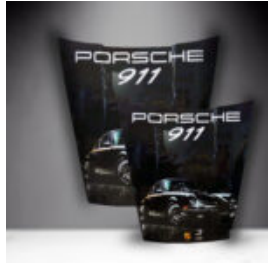

CAR MASK 911 - THEME 29

Article number:
Car Mask 911 - Theme 29

Product description:
Car Mask 911 - for wall...

CAR MASK 911 - THEME 28

Article number:
Car Mask 911 - Theme 28

Product description:
Car Mask 911 - for wall...