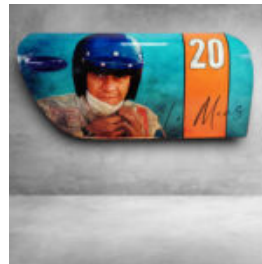

DESIGNER MARTINI 27 TIRE CLOCK

Article number:
Z1-1-3

Product description:
Designer Martini 27 tire...

CAR DOORS 911 - MOTIF 7

Article Number:
Theme 7
Product Description:
Car Doors 911 - made using the foil wrapping...