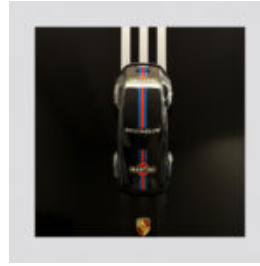

AUTOMOTIVE FIGURES

FORMULA 1 CAR – 180 CM

Product description:
Large Formula 1 model – for standing or wall mounting
Material:
PWS...

CAR MODEL 911 ON BASE - MOTIF 47

Article Number:
Car with Base 47
Product Description:
Model of car 911 on base for wall...