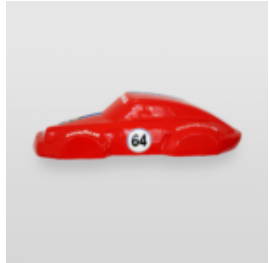

CAR MODEL 911 - MOTIF 64 - HALF MODEL

Article number:
Car 911 - Theme 64 - Half model

Product description:
...