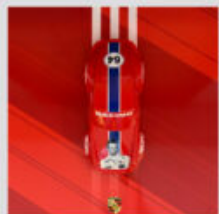

CAR MODEL 911 ON BASE - MOTIF 64

Article Number:
Car with Base 64
Product Description:
Model of car 911 on base for wall...