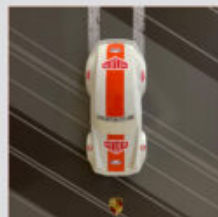

EXCLUSIVE BULLDOG AMG - AVELLA 22 FIGURINE

Article Number:
B1-13-23
Product Description:
Bulldog "Avella" adorned with Mercedes Benz...

CAR MODEL 911 NA BASE - MOTIF 19

CAR MODEL 911 ON BASE - MOTIF 46

Article Number:
Car with Base 46
Product Description:
Model of car 911 on base for wall...