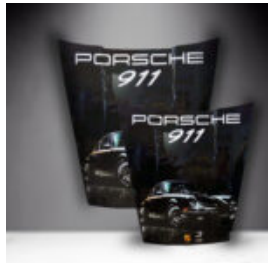

CAR MASK 911 - MOTIF 27

article number:
Car mask 911 - motif 27

Product description:
Car mask 911 - to hang on...