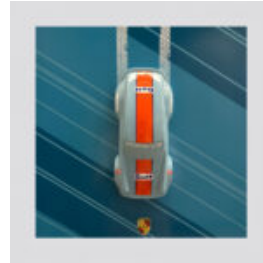

CAR MODEL 911 NA BASE - MOTIF 19