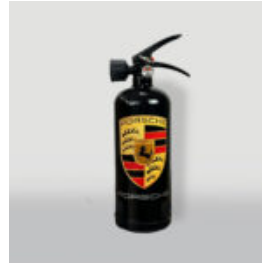

FIRE EXTINGUISHER 2KG - PORSCHE

Article number:
Porsche 2kg Fire Extinguisher
Product description:
Porsche 2kg Fire...