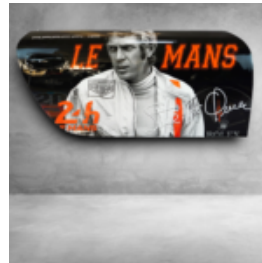

CAR DOORS 911 - MOTIF 3

Article Number:
Motif 3
Product Description:
Car doors 911 - made using foil wrapping...