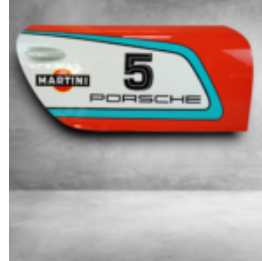

CAR DOORS 911 - MOTIF 1

Article Number:
Motif 1
Product Description:
Car doors 911 - made using foil wrapping...