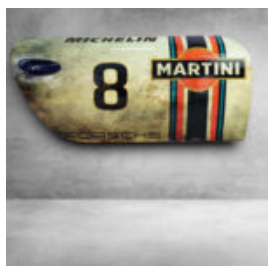

CAR DOORS 911 - MOTIF 10

Article Number:
Motif 10
Product Description:
Car Doors 911 - Made using foil wrapping...