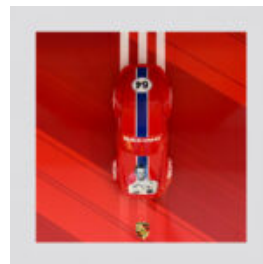

CAR MODEL 911 ON BASE - MOTIF 64

Article Number:
Car with Base 64
Product Description:
Model of car 911 on base for wall...