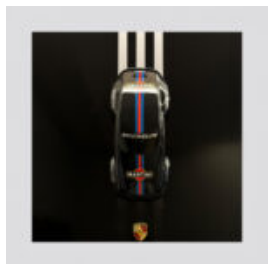

CAR MODEL 911 ON BASE - MOTIF 47

Article Number:
Car with Base 47
Product Description:
Model of car 911 on base for wall...