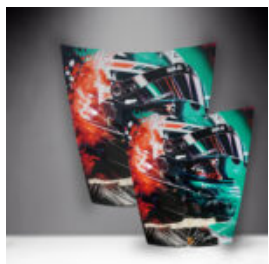

CAR MASK 911 - MOTIF 21

article number:
Car mask 911 - motif 21

Product description:
Car mask 911 - to hang on...