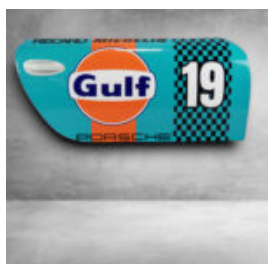

CAR DOORS 911 - MOTIF 9

Article Number:
Motif 9
Product Description:
Car doors 911 - made using foil wrapping...