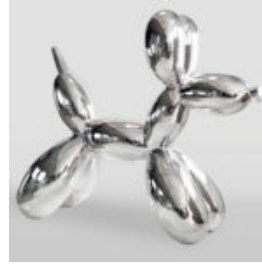

LARGE FIGURE OF A WALKING TURTLE - GOLD PATINA

Article Number:
Z2-2-2
Product Description:
Large figure of a walking turtle - gold...

LARGE GORILLA FIGURE WITH GOLDEN TRASH BARREL

Article Number:
G1-5-3
Product Description:
Large black gorilla in golden trash version with...