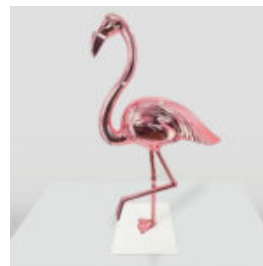

Material:
Glass...

DECORATIVE 3D FLAMINGO FIGURE - CHROMED

Article Number:
F2-1-3

Product Description:
Decorative flamingo figure - chrome...

BEAR H-31 CM WITH A TIGER-THEMED SPIKED COLLAR

Article number:
M2-3-18