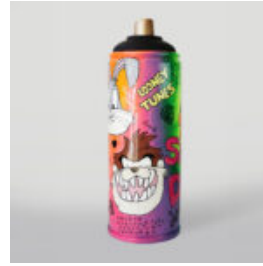

DECORATIVE FIGURE LARGE SNAIL - TRASH

Article Number:S1-2-1
Product Description:Large Decorative Figure Snail - Trash
Material:Glass...

GRAFFITI-THEMED SPRAY

Article number:
S3-1-2

Product description:
Large spray painted with a graffiti motif...