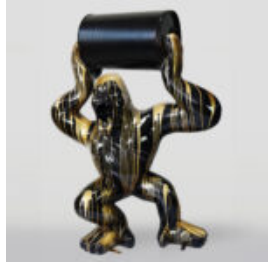

LARGE GORILLA FIGURE WITH GOLDEN TRASH BARREL

Article Number:
G1-5-3
Product Description:
Large black gorilla in golden trash version with...