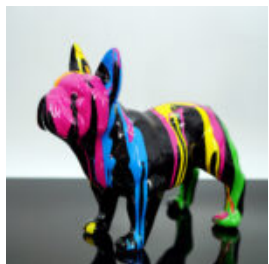

STANDING FRENCH BULLDOG FIGURINE - TRASH

Article Number:
C200
Product Description:
Small standing bulldog model - trash...