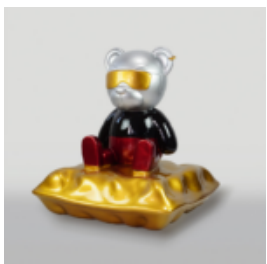

TEDDY BEAR SITTING ON A PILLOW

Article Number:
M2-6-1
Product Description:
Teddy bear with glasses sitting on a pillow....