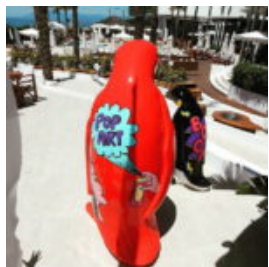

Article number:
Small Greyhound Seated Sculpture.

Description:
Fiberglass...

LARGE FIBERGLASS PENGUIN STATUE - NATURAL COLORS.

Article number:
f079

Description:
Large Fiberglass Penguin Statue - Natural...