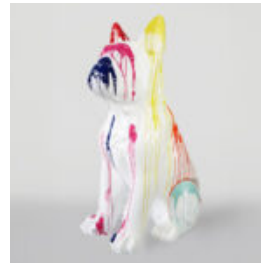

LARGE GORILLA FIGURE WITH BARREL WITH LV LOGO

Article Number:
G1-5-1
Product Description:
Large, red gorilla figure with...

LARGE FRENCH BULLDOG FIGURE "JUKI" - CAMO MOTIF

Article number:
B1-2-1

Product description:
Large French bulldog figure "Juki" - camouflage...