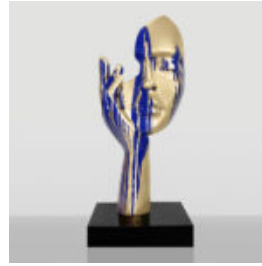

MEDIUM-SIZED 120CM BLUE MASK ON STAND - GOLDEN TRASH

Article Number: M3-5-2 Product Description:
120cm blue mask on a stand with a golden trash...