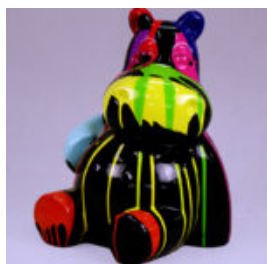

HIPPO 40CM - BLACK TRASH

Article number:
S51

Product description:
Hippo 40cm - black trash

Material:
Polyester resin -...