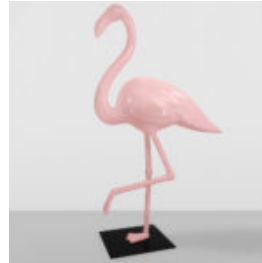

LARGE FIGURE BORDEAUX GEOMETRIC BULL

Article number:Geometric Bull
Product description:Geometric bull - 1 color
Material:PWS...

LARGE GEOMETRIC RED BULL FIGURE

Article number: Geometric Bull
Product description: Geometric bull - 1 color + different color...

LARGE GEOMETRIC BULL FIGURE

Article number: Geometric Bull.
Product Description: Geometric bull - 1 color + different color...

BULL FIBERGLASS ANIMAL FIGURE - SINGLE COLOR

Article number:
life size bull

Description:
Bull Fiberglass Animal Figure - ...

LARGE GORILLA WITH BARREL ON SHOULDER - OK

Article number: G1-9-2 Product description:
Gorilla with barrel - OK Material: PWS glass...

LARGE GORILLA WITH A BARREL ON HIS SHOULDER - LOONEY TUNES

Article Number: G1-9-4
Product Description: Gorilla with Barrel - Looney Tunes...