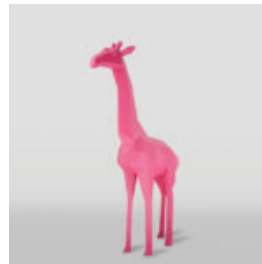

SMALL FIGURE GEOMETRIC GIRAFFE PINK

Article Number:
140GeometricGiraffe
Product Description:
Pink Geometric...