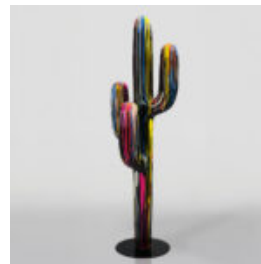

BLACK CACTUS HOOK TRASH

Article Number:
K3-2-7
Product Description:
Cactus - Black Trash
Material:
PWS glass...