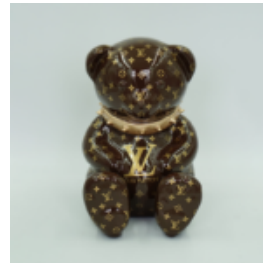

Article number:
M2-3-3

Product description:
Teddy bear G

Material: Polyester resin -...

BEAR D H-31CM

Article number:
M2-3-4

Product description:
Teddy bear D

Material: Polyester resin -...

BEAR MONOGRAM H-31CM