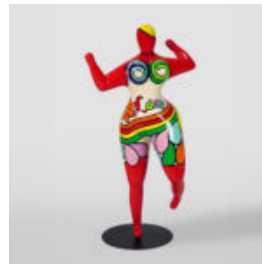

LARGE FEMALE FIGURE

Article Number:
Woman Love
Product Description:
Large red figure of a woman hand-painted with...