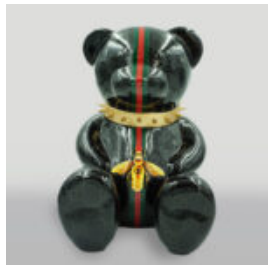

Article number:
Z2-1-4

Product description:
Turtle in a helmet with monogram - pink...

BEAR H. H-45CM

Article number:
M2-4-1

Product description:
Bear H

Material: Polyester resin - cast

Size:...

BLACK G BEAR H-45CM