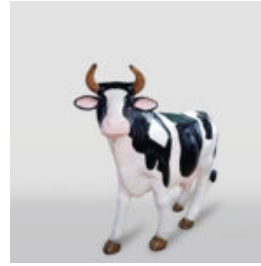

FIBERGLASS COW SHAPED BENCH - COLOR STRIPES EDITION

Article number:
f016b

Description:
Fiberglass Cow Shaped Bench - Color...

FIBERGLASS COW LIFE SIZE FIGURE - NATURAL COLOR.

Article number:
f018

Description:
Fiberglass cow life size figure - Natural...