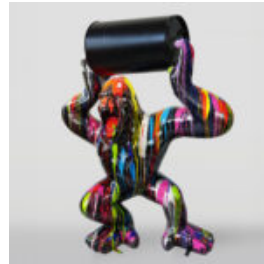

DUŻY GORYL Z BECZKĄ - TRASH

Numer artykułu:
G1-5-7

Opis produktu:
Duży goryl z beczką -...