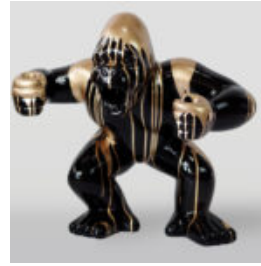

BLACK GORILLA L - GOLDEN TRASH

Article number:
G1-3-2

Product description:
Black gorilla L - golden trash

Material:
Polyester...