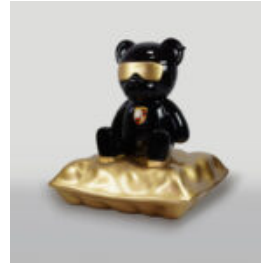

PORSCHE TEDDY BEAR SITTING ON A PILLOW

Article Number:
M2-6-2
Product Description:
Teddy bear with glasses sitting on a...

LARGE GIRAFFE 230CM LAMP - YELLOW VERSION

Article number:
Giraffe figure 230cm LAMP
Product description:
Large giraffe 230cm yellow...