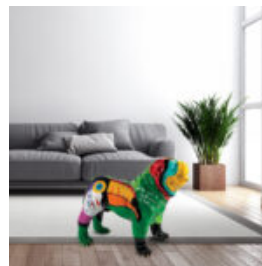

ENGLISH BULLDOG RESIN FIGURE - POP -ART EDITION

Notice:
Price does not include local taxes, delivery
cost and retail packaging.
Minimum...