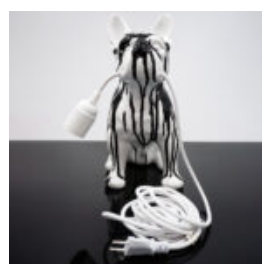

DECORATIVE FIGURE FRENCH BULLDOG LAMP - DESIGN II

Article Number: C200s LAMP
Product Description:
White decorative figure with a black trash -...