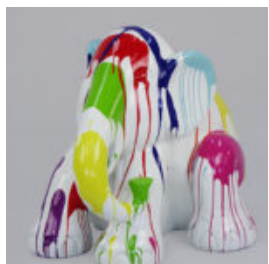

SITTING ELEPHANT L - WHITE TRASH

Article number:
S3-4-1

Product description:
Sitting Elephant L - White...