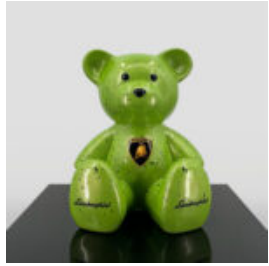

THE SMALL BEAR SITTING WITH THE LOGO

Article number:
M2-7-1

Product description:
Small green bear sitting with logo splattered...