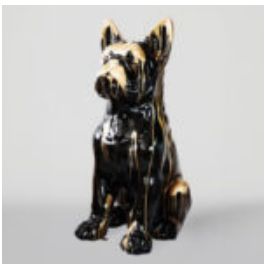

LARGE FRENCH BULLDOG FIGURE "JUKI" - BLACK/GOLD TRASH

Article number:
B1-2-3

Product description:
Large French bulldog figure "Juki" - black/gold...