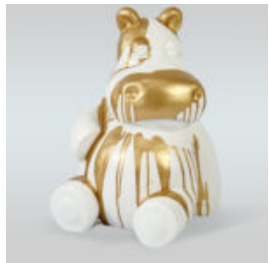

CACTUS 180 CM - SILVER

Article Number :
K3-1-2
Product Description :
Cactus 180 cm - silver
Material :
Laminat...

LARGE GNOME "FUCK YOU" - PAINTED

Article number:
K2-1-1

Product description:
Large Gnome "Fuck You" - painted
Material: Glass...