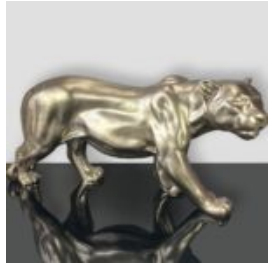

PANTHER STANDING LIFE-SIZED - METALLIC GOLD

Article number:
P2-1-12

Product description:
Life-sized standing panther - in metallic gold...