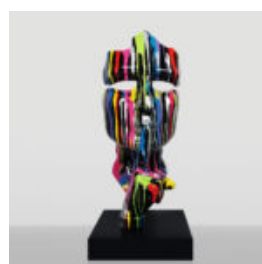

MEDIUM-SIZED 120CM MASK ON STAND - BLACK TRASH

Article Number: M3-5-1 Product Description:
120cm black mask on a stand with a trash finish...