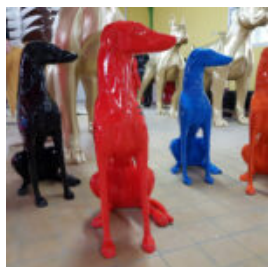

FIBERGLASS GREYHOUND SEATED HANDMADE FIGURE H-80CM

Article number:
Small Greyhound Seated Sculpture.

Description:
Fiberglass...