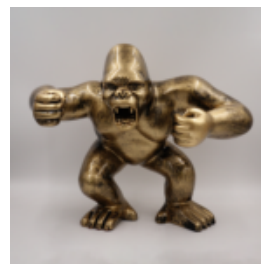

GORILLA S - PATINA

Article number:
G1-8-1

Product description:
Gorilla S - patina

Material:
Polyester resin -...