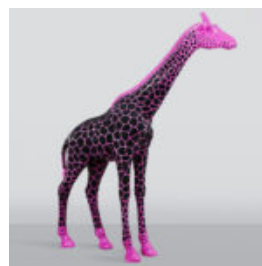

LARGE BOXER GORILLA FIGURE - ROCKY

Article Number: G1-1-8 Product Description: Large boxer gorilla crafted in the style of Rocky...

GIRAFFE WITH CELADON SPOTS - LARGE 3D FIGURE

Article Number: GF062 Product Description: Large figure - pink giraffe with celadon spots....

LARGE GIRAFFE 230CM PINK VERSION WITH CELADON SPOTS

Item number: Giraffe figure 230cm
Product description: Large giraffe 230cm pink version with...

LARGE LIFE-SIZE GIRAFFE FIGURE - PINK WITH BLACK SPOTS