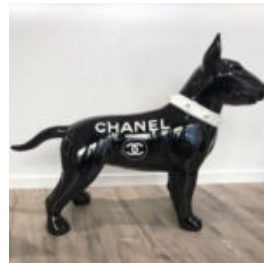

BULLTERRIER RESIN DECORATION FIGURE - SINGLE COLOR

Article number:
GC213

Description:
Bull terrier resin decorating figure -...