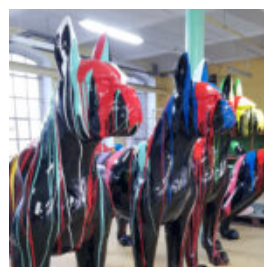

LARGE BOXER DOG FIBERGLASS FIGURE - COLORFUL EDITION

Article number:
C198xl.

Description:
Large Boxer Dog Fiberglass Figure -...