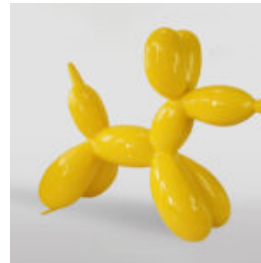

BALLOON DOG - LARGE DECORATIVE FIGURE - YELLOW

Article Number:
B2-1-3

Product Description:
Balloon Dog - Large Decorative...