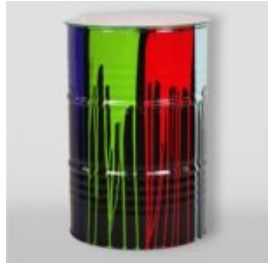

Article number:
S82

Description:
Barrel - White Trash

Material:
Metal

size:...

BARREL - BLACK TRASH

Article number:
B3-1-2

Product description:
Barrel - black...

SMALL STANDING ELEPHANT