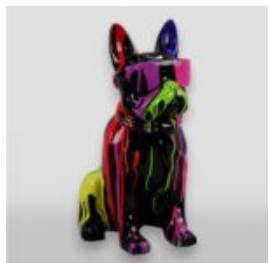

Material:
Polyester...

GORILLA JUNGLE - ONE COLOR

Article number:
G1-10-3

Product description:
Gorilla Jungle - one color

Material:
Glass...

MEDIUM BULLDOG WEARING GLASSES TIE - BLACK TRASH

Article number:
B1-6-3