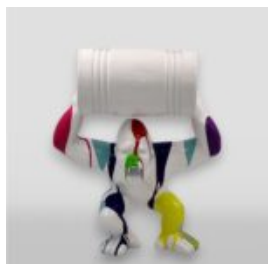

Product description:
Gorilla Tono XL - Black Trash

Material:
Glass...

GORILLA TONO XS - PATINA

Article number:
G1-7-1

Product description:
Gorilla Tono XS - Patina

Material:
Polyester resin...

GORILLA TONO XS - WHITE TRASH