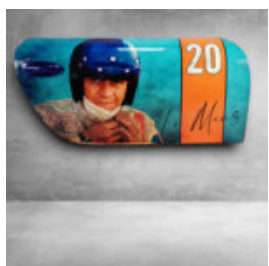

911 CAR DOORS - MOTIF 7

Article Number:
Theme 7
Product Description:
911 car doors - made using foil wrapping...