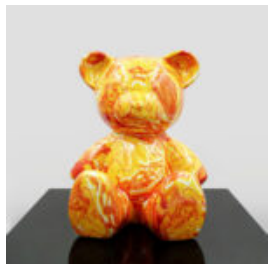

SMALL SITTING BEAR - ORANGE H

Article number:
M2-7-9
Product Description:
Small sitting bear in a ORANGE H...