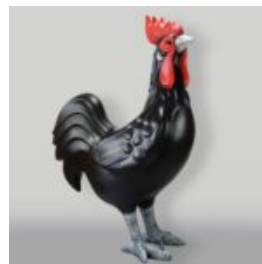

LARGE BLACK ROOSTER FIGURE

Article Number:
Rooster - Black
Product Description:
Large Black Rooster Figure - Matte or...