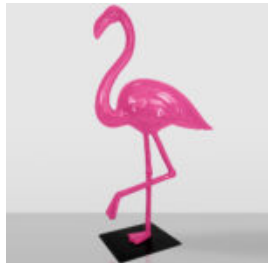

LARGE 3D DECORATIVE FLAMINGO - FUCHSIA

Article Number: F2-2-1
Product Description: Decorative flamingo figure - in "fuchsia"...