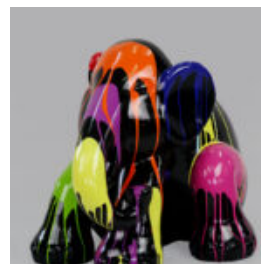

SITTING ELEPHANT L - BLACK TRASH

Article number:
S3-4-2

Product description:
Sitting elephant L - black...