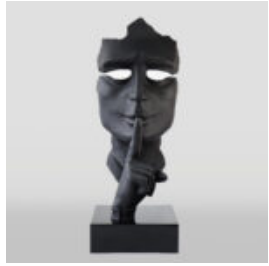

LARGE MASK ON STAND

Article number:
M3-1-6

Product description:
Large mask on a stand

Material:
Glass laminate...