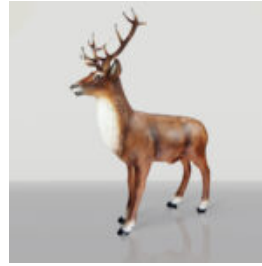

3D DECORATIVE FIGURE - LARGE DEER IN NATURAL COLORATION

Article Number:
F006
Product Description:
Life-size deer made in natural...