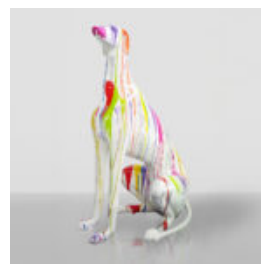

LARGE GREYHOUND DOG FIGURE - TRASH

Article Number: Greyhound XL
Product Description: Large greyhound dog figure in a trash...