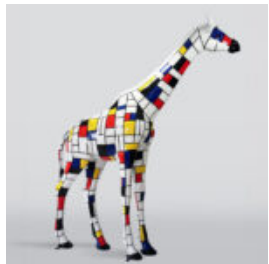

LARGE LIFE-SIZED GIRAFFE FIGURE - MONDRIAN

Article number:
F041 - Mondrian
Product description:
Large life-sized giraffe figure -...