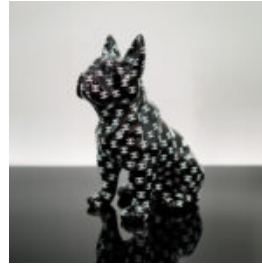

DECORATIVE FIGURINE FRENCH BULLDOG - CC

Article Number:C200s
Product Description:Decorative French Bulldog Figurine - motif...