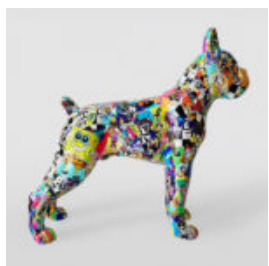

STANDING BOXER DOG L - CARTOON

Article Number:
B1-C198b

Product Description:
Standing Boxer L - decorated with cartoon...