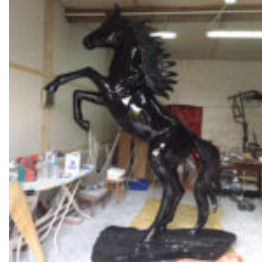

FIBERGLASS JUMPING HORSE FIGURE ON BASE

Article number:
Jumping horse on base.

Description:
Fiberglass jumping horse...