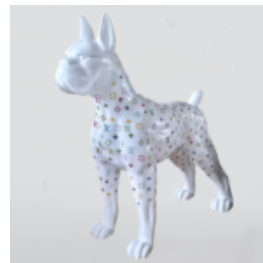

Article Number: Z2-2-5 Product Description:
Large figure of a walking blue turtle smartie....

LARGE WALKING TURTLE FIGURINE.

Item number:
Z2-2-1

Product description:
Large walking turtle figurine

H- 63cm L-196cm W...