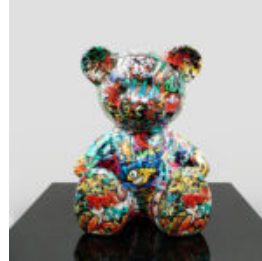

SMALL SITTING BEAR - GRAFFITI

Article number:M2-7-3
Product Description:Small sitting bear in a Graffiti motif.
Material:PWS...