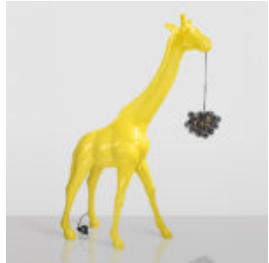

DECORATIVE FIGURE GREEN BULL - LAMBORGHINI

Product Description:
Green bull wrapped in a Lamborghini motif.
Material:
PWS glass...

THE SMALL BEAR SITTING WITH THE LOGO

Article number:
M2-7-1

Product description:
Small green bear sitting with logo splattered...

PORSCHE TEDDY BEAR SITTING ON A PILLOW

Article Number:
M2-6-2
Product Description:
Teddy bear with glasses sitting on a...

LARGE GIRAFFE 230CM LAMP - YELLOW VERSION

Article number:
Giraffe figure 230cm LAMP
Product description:
Large giraffe 230cm yellow...