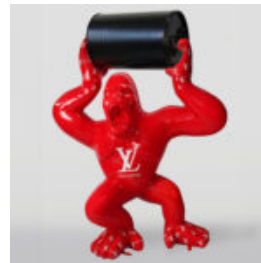

LARGE GORILLA FIGURE WITH BARREL WITH LV LOGO

Article Number:
G1-5-1
Product Description:
Large, red gorilla figure with...