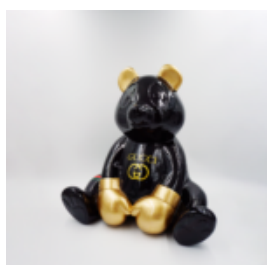

PANDA G

Article number:
Panda G

Product description:
Panda G

Material:
Polyester resin -...