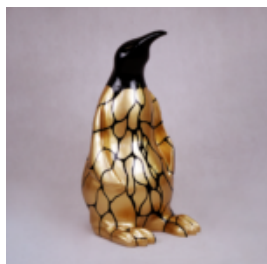

Material:
Polyester resin -...

HIPPO 40CM - ONE COLOR

Article number:
S52

Product description:
Hippo 40cm - One color

Material:
Polyester resin -...

PENGUIN 100 CM - GOLDEN PATCHES

Article number:
P3-1-5

Product description:
Penguin 100 cm - golden patches