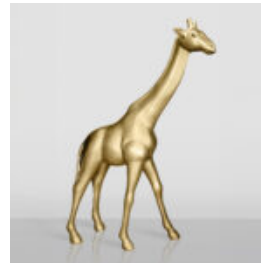

DOG MEDIUM FIGURE OF BULLDOG WITH TIE AND GLASSES – NO.5 BLACK

Article Number: B1-28-2
Product Description: Large bulldog figure with tie and glasses,...

3D FIGURE - LIFE-SIZE ELEPHANT

Article Number: F052.
Product Description: Large elephant made of glass laminate in natural...

LARGE GIRAFFE 230CM - GOLD VERSION

Article Number: Giraffe figure 230cm
Product Description: Large giraffe 230cm gold...

LARGE GIRAFFE 230CM PATINA VERSION

Article number: Giraffe figure 230cm
Product description: Large giraffe 230cm patina version...