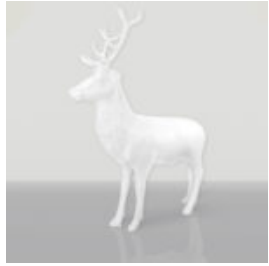

3D DECORATIVE FIGURE - LARGE WHITE DEER

Article Number:F006
Product Description:Life-size deer crafted in
white color.
Material:PWS...