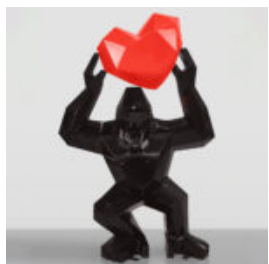

GORILLA TONO SQUARE XL - HEART

Article Number:
G1-11-6
Product Description:
Gorilla Tono Square XL - Matte black with red...