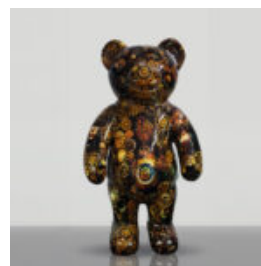

STANDING BEAR - INDUSTRIAL THEME

Article number: M2-2-4
Product description: Standing bear figurine made using the vinyl...