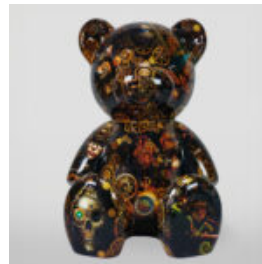

LARGE SITTING BEAR - INDUSTRIAL THEME

Article number:
M2-5-5
Product description:
Large sitting bear with an industrial theme,...