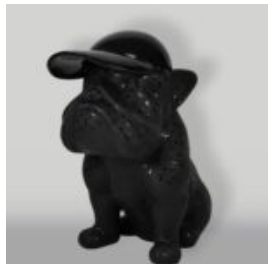

DOG BULLDOG WITH CAP - MATTE

Article number: B1-1-4
Product description: Bulldog with Cap - Matte, adorned
Material: Glass...