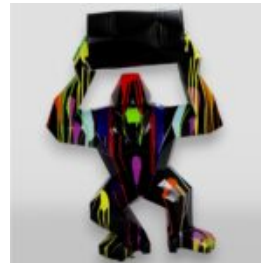

GORILLA TONO SQUARE XL - BLACK TRASH

Article number:
G1-11-4

Product description:
Gorilla Tono square XL - Black...