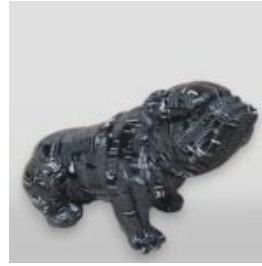

RESIN HANDMADE FIGURINE SEATED ENGLISH BULLDOG - POP -ART

Notice:
Price does not include local taxes, delivery
cost and retail packaging.
Minimum...