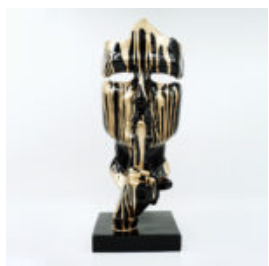

SMALL MASK ON A STAND - MOTIF V

Article number: M3-4-5 Product description:
Small mask on a stand - motif 5 Material:
Polyester...