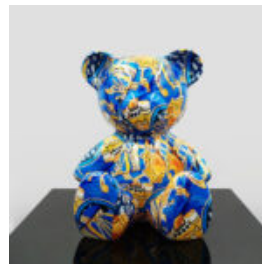

SMALL SITTING BEAR - BLUE H

Article number:
M2-7-10
Product Description:
Small sitting bear in a BLUE H...