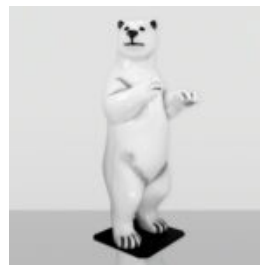

STANDING BEAR 180 CM - ONE COLOR

Article number:
M1-1-1

Product description:
Standing bear 180 cm - one color

Material:
Glass...