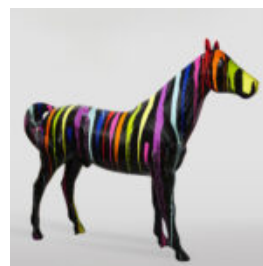

COLORFUL LIFE-SIZE STATUE OF A HORSE BLACK TRASH

Article number:
F039tr

Product description:
Colorful life-size statue of a horse - black...