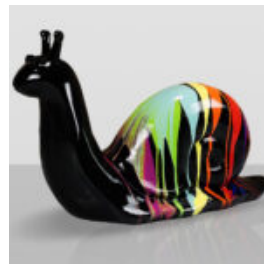

LARGE PINK TRASH CAT

Article number:
C094XLS TRASH

Product description:
Large cat in pink trash...

DECORATIVE FIGURE LARGE SNAIL - PATINA

Article Number:
S1-2-2
Product Description:
Large Decorative Figure Snail -...