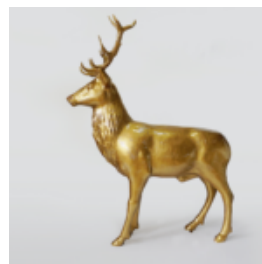

...

ENGLISH BULLDOG RESIN FIGURE - SINGLE COLOR.

Article number:
C171

Description:
English Bulldog Resin Figure - Single...

DONKEY DECORATION RESIN FIGURE - SINGLE COLOR EDITION

Article number:
C192

Description:
Donkey Decoration Resin Figure - Single...