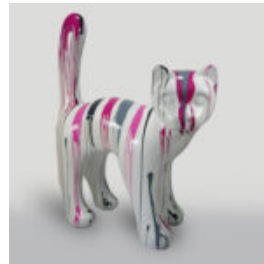

LARGE PINK TRASH CAT

Article number:
C094XLS TRASH

Product description:
Large cat in pink trash...