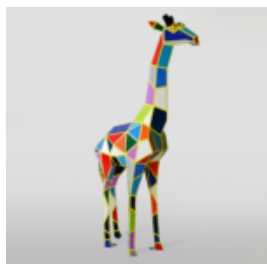

Material:
Glass laminate...

A LARGE GEOMETRIC GIRAFFE FIGURE FROM LAMINATE - ARLECCHINO

article number:
S39ar

Description:
A Large Geometric Giraffe Figure From Laminate -...

BULLDOG AVELLA DOG 22CM - WRAPPED MOTIF F