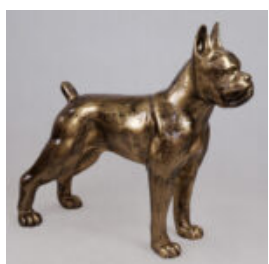

Material:
Polyester...

BULLDOG USA XS DOG - WHITE TRASH

Article number:
B1-8-3

Product description:
Bulldog USA XS - white trash

Material:
Polyester...

STANDING BOXER DOG L - GOLDEN PATINA

Article number:
B1-C198b