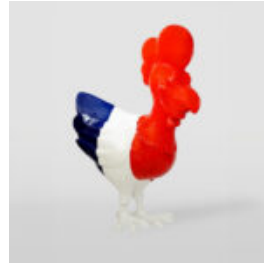

CACTUS 180 CM - GREEN PEARL MONOCHROME

Article Number:
K3-1-5
Product Description:
Cactus 180 cm - pearl green
Material:
Glass...

NATURAL SIZE BISON FIGURINE

Article number:
Bison/Buffalo with fur

Product description:
Life-sized figure of a black...