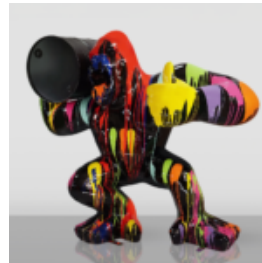

LARGE GORILLA WITH BARREL ON SHOULDER - OK

Article number: G1-9-2 Product description:
Gorilla with barrel - OK Material: PWS glass...