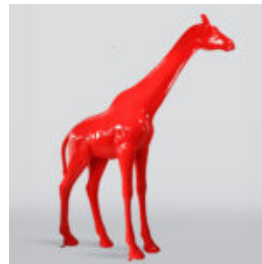

LARGE LIFE-SIZED GIRAFFE FIGURE - RED

Article number:
F041 - red
Product description:
Large life-sized giraffe figure -...