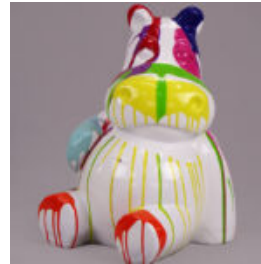

HIPPO 40CM - WHITE TRASH

Article number:
S50

Product description:
Hippo 40cm - white trash

Material:
Polyester resin -...