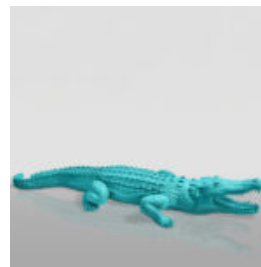

LARGE CROCODILE FIGURE - MINT GREEN

Article Number:
F044

Product Description:
Large, single-color decorative crocodile...