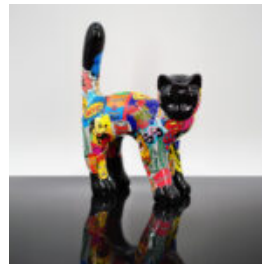

DECORATIVE FIGURINE SMALL STANDING CAT - COMICS

Article number:C094a
Product description:Small decorative cat
figure - crafted using a...