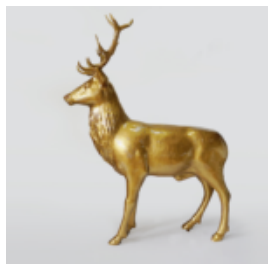

DECORATIVE 3D FIGURE - BIG RED DEER

Article Number:
F006 Red
Product Description:
Life-size Deer
Material:
Glass Laminated...