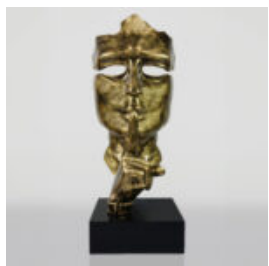

LARGE MASK ON STAND - GOLD PATINA

Article number:
M3-1-1
Product description:
Large mask on a base - gold patina

Material:
Glass...