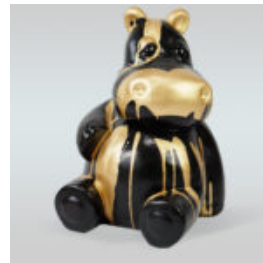

BLACK HIPPO 40CM - GOLDEN TRASH

Article number:
S87

Product description:
Hippo 40cm - black gold trash

Material:
Polyester...