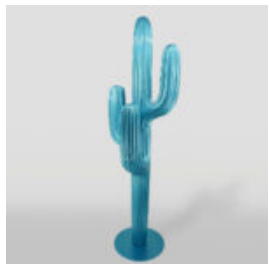

DECORATIVE FIGURINE STORMTROOPER MOUSE RED

Article Number:
Red Stormtrooper
Product Description:
Decorative figurine Stormtrooper Mouse...

CACTUS BLUE METALLIC HOOK

Article number:
K3-2-5
Product description:
Cactus - Blue Metallic
Material:
PWS glass...