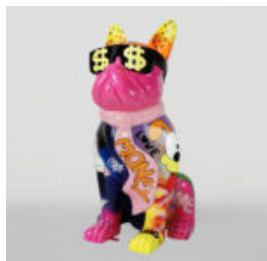

PIES DUŻA FIGURA BULLDOGA Z KRAWATEM W OKULARACH - KINGA

Numer artykułu:
B1-5-4
Opis produktu:
Duża figura bulldoga z krawatem w okularach,...