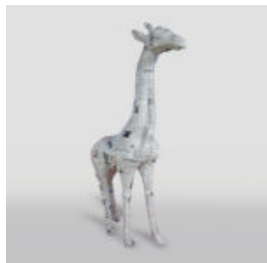

LARGE FIBERGLASS GIRAFFE SCULPTURE - POP-ART EDITION

Notice:
Price does not include local taxes, delivery cost and retail packaging.
Minimum...