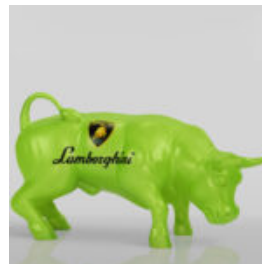

LARGE REALISTIC BOXING GLOVE FIGURE - BLACK

Article number:
Large Boxing Glove - Black
Product Description:
Unique large figure of a...

LARGE REALISTIC BOXING GLOVE FIGURE - MONOGRAM

Item number:
Large Boxing Glove - Monogram
Product description:
Unique large boxing glove...

SMALL SITTING BEAR - BLUE H

Article number:
M2-7-10
Product Description:
Small sitting bear in a BLUE H...

SMALL SITTING BEAR - ORANGE H

Article number:
M2-7-9
Product Description:
Small sitting bear in a ORANGE H...