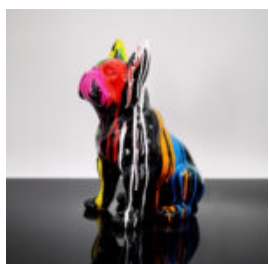

DECORATIVE FIGURINE FRENCH BULLDOG - TRASH

Article Number:C200s
Product Description:Decorative French
Bulldog Figurine - motif...