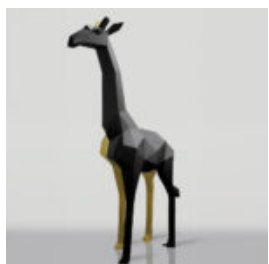

LARGE GIRAFFE 230CM - GOLD VERSION

Article Number: Giraffe figure 230cm
Product Description: Large giraffe 230cm gold...

LARGE GIRAFFE 230CM PATINA VERSION

Article number: Giraffe figure 230cm
Product description: Large giraffe 230cm patina version...

LARGE GIRAFFE 230CM BLACK VERSION

Article number: Giraffe figure 230cm
Product description: Large giraffe 230cm black version...

3D FIGURE MADE OF LAMINATE - LIFE-SIZE HIPPOPOTAMUS - TRASH

Article number: GC209
Product description: 3D Figure - Life-size hippopotamus made in the...

STANDING BEAR - INDUSTRIAL THEME

Article number: M2-2-4
Product description: Standing bear figurine made using the vinyl...

LARGE GEOMETRIC GIRAFFE FIGURE MADE OF LAMINATE - GOLD/BLACK

Article Number: S39
Product Description: Large geometric giraffe figure made of laminate - ...