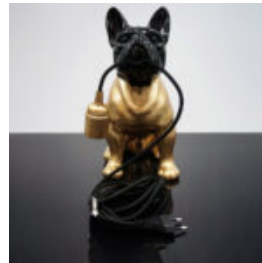

DECORATIVE FIGURE FRENCH BULLDOG LAMP - DESIGN VIII

Article Number: C200s LAMP
Product Description:
Golden decorative figure with a black head -...