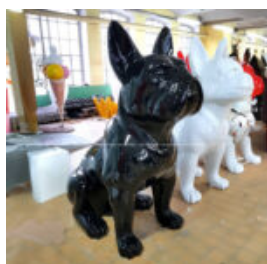

DOG SITTING BULLDOG SL, SINGLE-COLORED.

Article number:
C200SL
Product description:
Single-colored sitting...