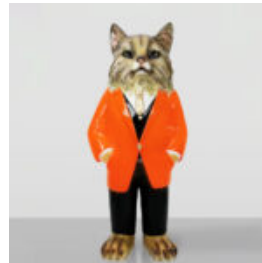

DECORATIVE FIGURE OF A STANDING CAT IN A SUIT

Article Number:GarniturKot Product Description:Large standing cat in a suit.
Material:Fiberglass...