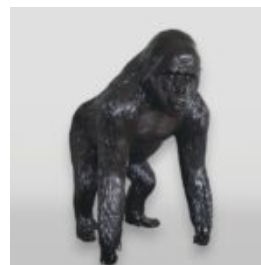

FIBERGLASS GORILLA LARGE HANDMADE STATUE - SINGLE COLOR

Article number:
gorilla

Description:
Fiberglass Gorilla Large Handmade Statue...