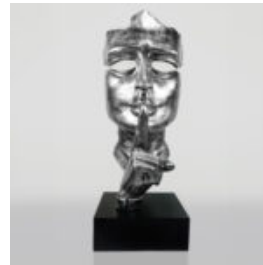

Material:
Glass...

LARGE MASK ON STAND - SILVER PATINA

Article number:
M3-1-2
Product description:
Large mask on base - silver patina

Material:
Glass...

MASK WITH FINGER - WHITE AND BLACK

Article Number:
M3-2-1
Product Description:
Mask with Finger - White and...