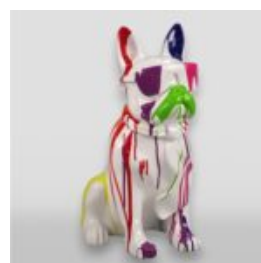

SMALL BULLDOG TIE WITH GLASSES - ONE COLOR

Article number:
B1-6-2

Product description:
Medium bulldog wearing glasses - one...

MEDIUM BULLDOG WEARING GLASSES TIE - WHITE TRASH

Article number:
B1-6-1

Product description:
Medium bulldog with glasses tie - white...