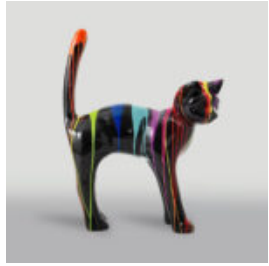

CAT DECORATION FIBERGLASS SCULPTURE - MIDDLE SIZE

Article number:
C094M

Description:
Middle size cat sculpture.

...