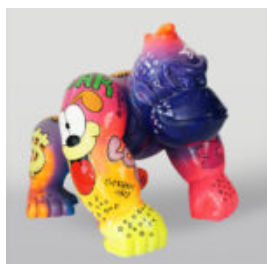

DONKEY KONG - KINGA

Numer artykułu:
G1-14-5
Opis produktu:
Donkey Kong - Kinga z motywem Garfielda i...