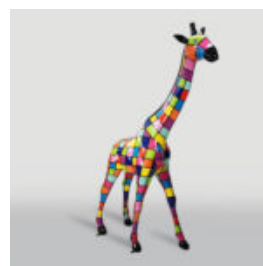

LARGE GIRAFFE 230CM - SMARTIE VERSION

Article Number:
Giraffe Figure 230cm
Product Description:
Large giraffe 230cm hand-painted in...