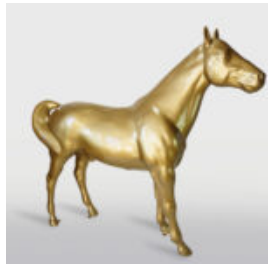

GOLDEN HORSE

Article Number:
F039
Product Description:
Life-size Golden Horse. Ideal for amusement parks...