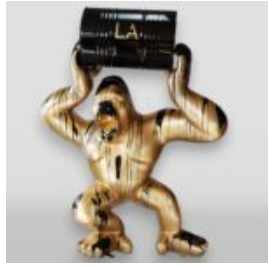

LARGE GORILLA FIGURE WITH A BARREL IN BLACK TRASH VERSION.

Item Number:
G1-5-2
Product Description:
Large golden black gorilla in black trash version...