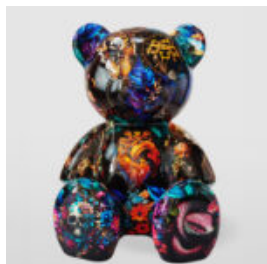

LARGE SITTING BEAR - INDIAN THEME

Article number:
M2-5-6
Product description:
Large sitting bear with an India theme, made using...