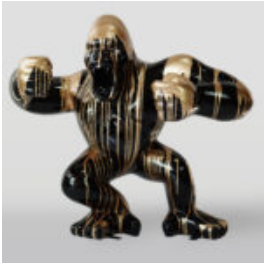

BLACK GORILLA XL - GOLDEN TRASH

Article number:
G1-2-1

Product description:
Black gorilla XL - golden...