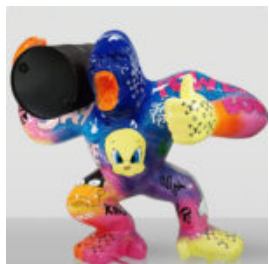

LARGE GORILLA WITH BARREL ON SHOULDER - OK

Article number: G1-9-2 Product description:
Gorilla with barrel - OK Material: PWS glass...

LARGE GORILLA WITH A BARREL ON HIS SHOULDER - LOONEY TUNES

Article Number: G1-9-4
Product Description: Gorilla with Barrel - Looney Tunes...