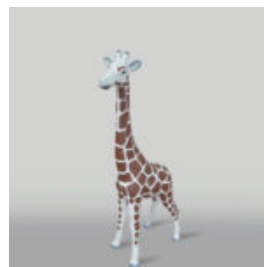

SMALL RESIN HANDMADE DUCK INTERIOR FIGURE

Article number:
GC214

Description:
Small Handmade Duck Interior Figure -...

BOXER DOG FIGURE STANDING - SINGLE COLOR

Article number:
C198B

Description:
Boxer Dog Figure Standing - Single...