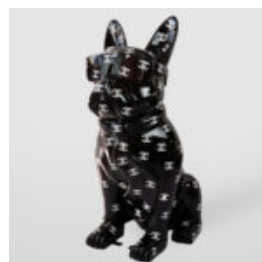

DOG LARGE BULLDOG FIGURINE WITH TIE AND GLASSES - SMARTIE

Article Number:
B1-5-12
Product Description:
Large Bulldog Figurine with Tie and Glasses...

LARGE REALISTIC BOXING GLOVE FIGURE - ITALY

Article Number:
Large Boxing Glove - Italy
Product Description:
Unique large boxing glove...

SMALL BULLDOG WITH TIE AND GLASSES - GOLD

Numer artykułu:B1-6-4
Opis produktu:Small Bulldog with Tie and Glasses -...

MEDIUM BULLDOG FIGURE WITH TIE AND GLASSES - BLUE SKY

Article Number:
B1-28-6
Product Description:
Large bulldog figure with tie and glasses - blue...

MEDIUM BULLDOG FIGURE WITH TIE AND GLASSES - BLACK AND WHITE

Article Number:
B1-28-5
Product Description:
Large bulldog figure with tie and glasses -...

DOG MEDIUM FIGURE OF BULLDOG WITH TIE AND GLASSES - LOGO