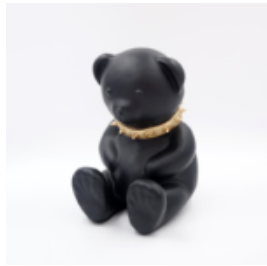

Material:
Polyester...

BEAR H-31 CM - RED MATTE

Article number:
M2-3-10

Product description:
Bear H-31 cm - red matte

Material:
Polyester...

BEAR H-31 CM - BLACK MATTE

Article number:
M2-3-11

Product description:
Bear H-31 cm - matte black