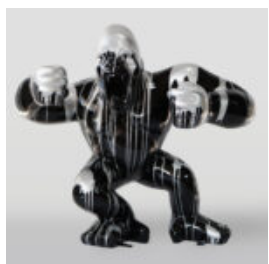

Article Number:
B1-C198b

Product Description:
Standing Boxer L - decorated with cartoon...

COLORFUL LIFE-SIZE STATUE OF A HORSE BLACK TRASH

Article number:
F039tr

Product description:
Colorful life-size statue of a horse - black...