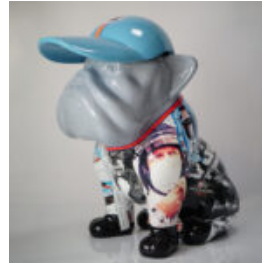

BULLDOG DOG WITH HAT - MCQUEEN

article number:
B1-1-7

Product description:
Bulldog with hat - McQueen

Material...