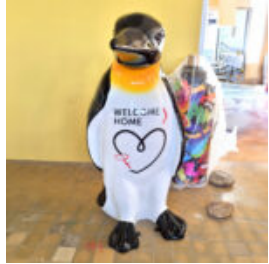

LARGE FIBERGLASS PENGUIN FIGURE - 170CM

Notice:
Price does not include local taxes, delivery cost and retail packaging.
Minimum...