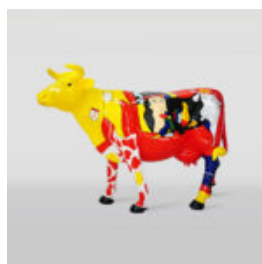

COW WITH PICASSO MOTIF

Article number:
K1-1-2
Product description:
Life-size cow with Picasso...