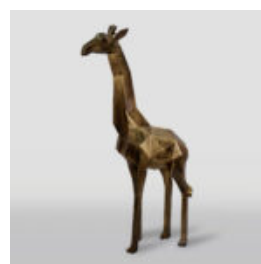

A LARGE GEOMETRIC GIRAFFE FIGURE FROM LAMINATE - PATINA

article number:
S39

Product description:
A large geometric giraffe figure from...