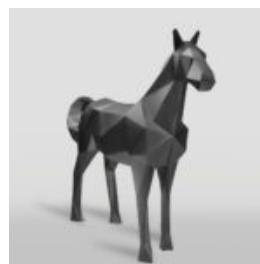

FIBERGLASS GEOMETRIC HORSE LARGE STATUE

Notice:
price Notes Local Taxes, Delivery Cost and Retail Packaging.
Minimum Order...