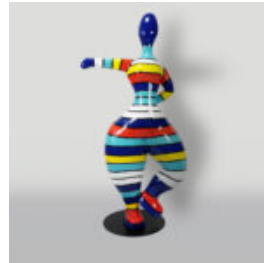

Product description:
Bulldog with Cap - Matte, adorned with golden...

DUŻY GORYL Z BECZKĄ - TRASH

Numer artykułu:
G1-5-7

Opis produktu:
Duży goryl z beczką -...

LARGE FIGURE OF A WHITE BOXER GORILLA

Article Number:
G1-1-4
Product Description:
Boxing Gorilla Large Figure - 1 color.
Finish: 1...