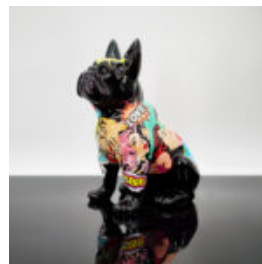

DECORATIVE FIGURINE FRENCH BULLDOG - COMICS

Article Number:
C200s
Product Description:
Decorative French Bulldog Figurine -
Comics...