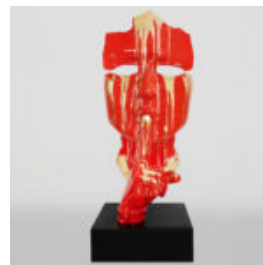

Material:
Glass...

LARGE MASK ON STAND - SILVER PATINA

Article number:
M3-1-2
Product description:
Large mask on base - silver patina

Material:
Glass...

MASK WITH FINGER - WHITE AND BLACK

Article Number:
M3-2-1
Product Description:
Mask with Finger - White and...