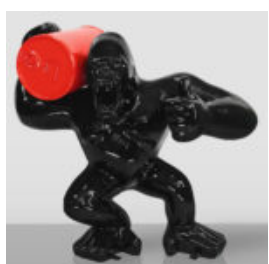

SMALL GORILLA WITH BARREL ON SHOULDER - OK

Article Number: G1-9-3 Product Description:
Small gorilla with a barrel on its shoulder...