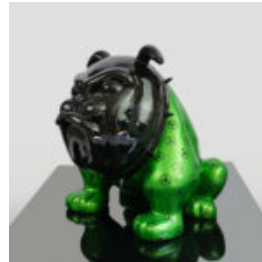

EXCLUSIVE BULLDOG FIGURE AVELLA - AMG

Article Number: B1-12-29
Product Description: Bulldog "Avella" covered with Mercedes Benz AMG...