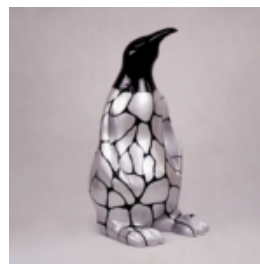

PENGUIN 100 CM - SILVER PATCHES

Article number:
P3-1-4

Product description:
Penguin 100 cm - silver stripes

Material:
Glass...