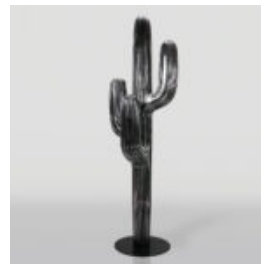

CACTUS HOOK IN SILVER PATINA

Article Number: K3-2-9 Product Description:
Cactus - Silver Patina Material: PWS Glass Laminate...