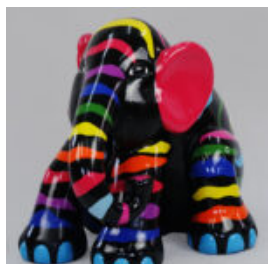

SEATED ELEPHANT L BLACK - STRIPES

Article number:
S3-4-7

Product description:
Sitting elephant L - black...