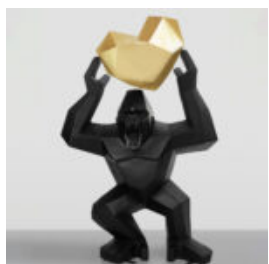

GORILLA TONO SQUARE XL - GOLDEN HEART

Article Number: G1-11-7 Product Description:
Gorilla Tono Square XL - with a golden heart...