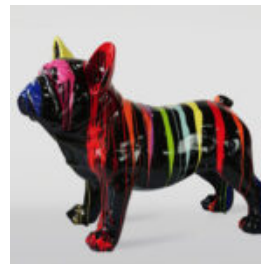

LARGE FRENCH BULLDOG FIGURE "JUKI" - BLACK TRASH VERSION

Article number:
B1-4-1

Product description:
Large French Bulldog figure "Juki" in black trash...