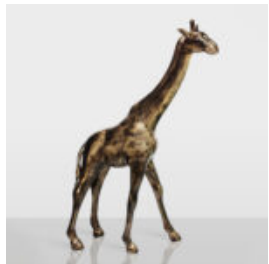

LARGE GIRAFFE 230CM - GOLD VERSION

Article Number: Giraffe figure 230cm
Product Description: Large giraffe 230cm gold...

LARGE GIRAFFE 230CM PATINA VERSION

Article number: Giraffe figure 230cm
Product description: Large giraffe 230cm patina version...