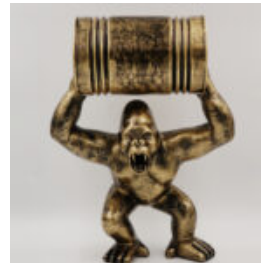

GORILLA TONO XS - PATINA

Article number:
G1-7-1

Product description:
Gorilla Tono XS - Patina

Material:
Polyester resin...