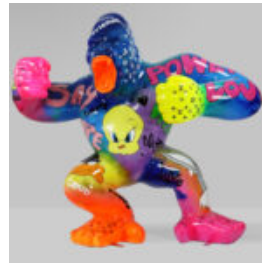

BIG GORILLA - LOONEY TUNES

Article number:
G1-1-2

Product description:
Large gorilla - Looney Tunes

Material:
Glass...