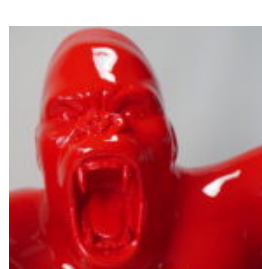

BOXER GORILLA

Product description:
Boxing gorilla - 1 color.
Finish: 1 color + varnish...