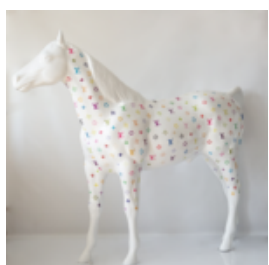

FULL-SIZE HORSE - MONOGRAM

Item Number: P74
Product Description: Full-size Horse - Monogram
Material: Glass laminate...