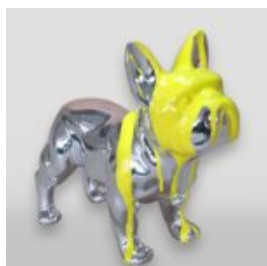

SMALL STANDING RESIN BULLDOG FIGURINE - CHROME AND PAINT EDITION

Notice:
Price does not include local taxes, delivery cost and retail packaging.
Minimum...