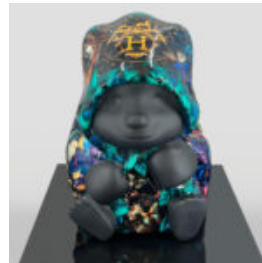

INDIAN-THEMED PANDA

Article number:
Panda Indie

Product description:
Panda made using the technique of wrapping...