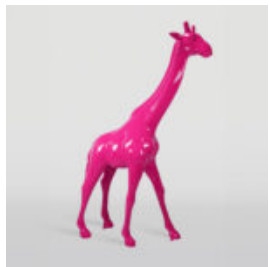

GORILLA XXL 180CM POP-ART VERSION - COMIC

Article number:
G1-1-1

Product description:
Large XXL gorilla hand-painted in Pop-Art version - ...

LARGE GIRAFFE 230CM PATCH VERSION

article number:
Figure Giraffe 230cm

Product description:
Large giraffe 230cm white...

LARGE GIRAFFE 230CM PINK VERSION

article number:
Figure Giraffe 230cm

Product description:
Large giraffe 230cm pink...

ENGLISH BULLDOG DECORATIVE FIGURE - MONOCHROME VERSION