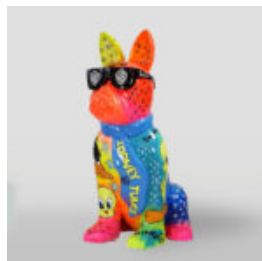

PIES DUŻA FIGURA BULLDOGA Z KRAWATEM W OKULARACH - LOONEY TUNES

Numer artykułu:
B1-5-5
Opis produktu:
Duża figura bulldoga z krawatem w okularach,...