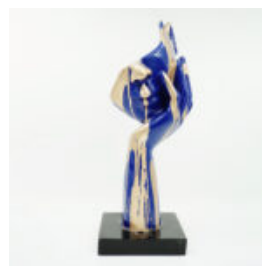

SMALL MASK ON A STAND - MOTIF IV

Article Number: M3-4-4
Product Description: Small mask on a stand - motif 4
Material: Polyester...