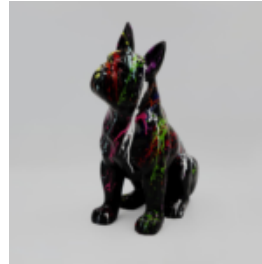

BOSTON BULLDOG M - BLACK TRASH

Article number:
B1-11-2

Product description:
Bulldog Boston M - black...