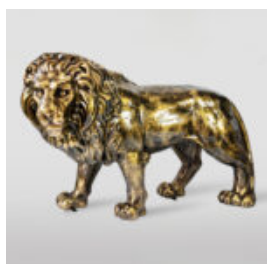

STANDING LION - GOLD PATINA

Article number:
s93-2
Product description:
Standing lion - patina
H- 125cm L -...