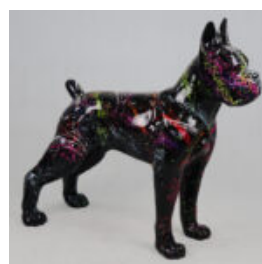

STANDING DOG BOXER L - SPLASH BLACK

Item number:
B1-C198b

Product description:
Standing Boxer L - Splash...