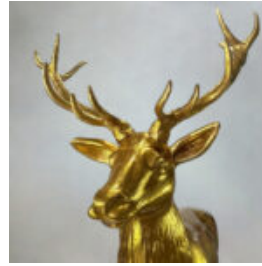

3D DECORATIVE FIGURE - LARGE DEER WITH GOLD GLITTER

Article Number:F006 + glitter Product Description:Life-size deer in gold with glitter...