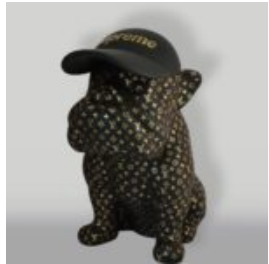

BULLDOG DOG WITH CAP - MATTE WITH GOLDEN LOGO

Article number:
B1-1-8

Product description:
Bulldog with Cap - Matte, adorned with golden...