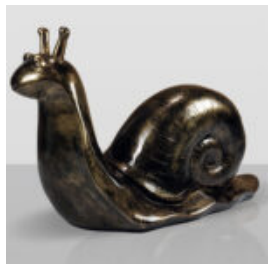

DECORATIVE FIGURE LARGE SNAIL - PATINA

Article Number:
S1-2-2
Product Description:
Large Decorative Figure Snail -...