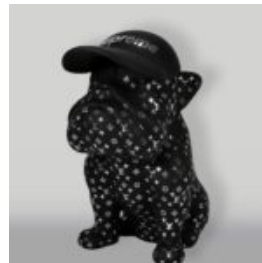

DOG BULLDOG WITH CAP - MATTE WITH CHROME

Article number: B1-1-3
Product description: Bulldog with Cap - Matte, adorned with silver...