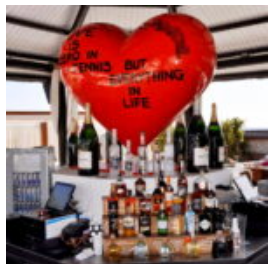

BIG FIBERGLASS HEART MODEL - SINGLE COLOR

Article number:
Big Heart.

Description:
Big Fiberglass Heart Model - Single...