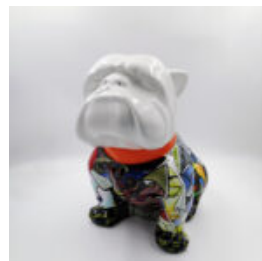

BULLDOG ANGELO 40CM DOG - MCQUEEN

article number:
B1-15-15

Product description:
Bulldog Angelo covered with McQueen...

BULLDOG ANGELO 60CM DOG - MCQUEEN

article number:
B1-14-15

Product description:
Bulldog Angelo covered with McQueen...