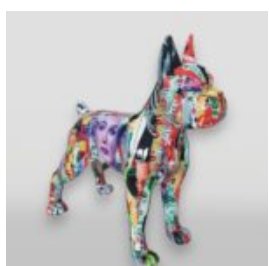

BOXER DOG RESIN DECORATIVE FIGURE - POP ART EDITION.

Article number:
C198

Description:
Boxer Dog Resin Decorative Figure - Pop Art...