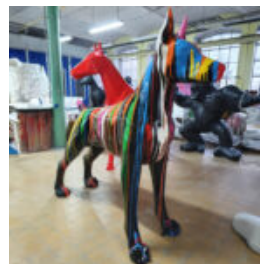

LARGE DOBERMAN COLORFUL FIBERPHGLASS STATUE

Notice:
Price does not include local taxes, delivery cost and retail packaging.
Minimum...