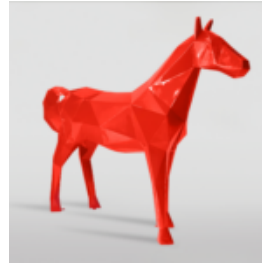

LARGE GEOMETRIC HORSE MADE OF LAMINATE - RED

Article number:
GMF039R
Product description:
Large geometric horse made of laminate ...

LARGE GEOMETRIC HORSE MADE OF LAMINATE - BLUE

Article number:
GMF039B
Product description:
Large geometric horse made of...