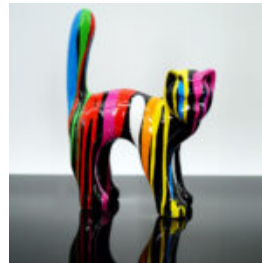

DECORATIVE FIGURINE SMALL STANDING CAT - TRASH

Article number:C094a
Product description:Small decorative cat
figure - in the trash...