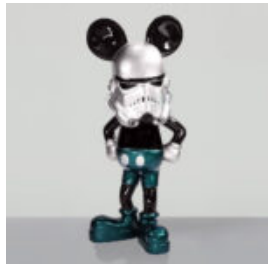

DECORATIVE FIGURINE STORMTROOPER MOUSE GREEN

Article Number:
Green Stormtrooper
Product Description:
Decorative figurine Stormtrooper...