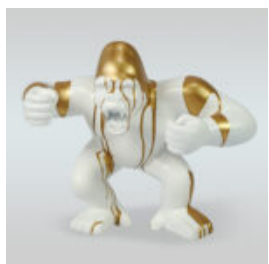

WHITE GORILLA XS - GOLDEN TRASH

Article number:
G1-4-1

Product description:
Gorilla XS - white gold trash

Material:
Polyester...