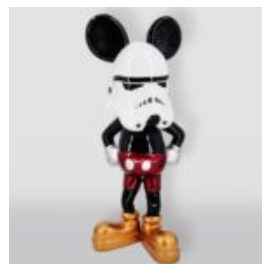

DECORATIVE FIGURE WHITE STORMTROOPER MOUSE

Article Number:
White Stormtrooper Mouse
Product Description:
Decorative figure Stormtrooper...