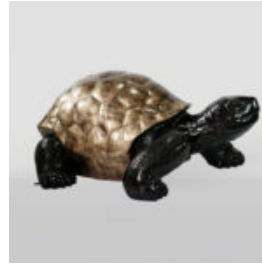

LARGE FIGURE OF A WALKING TURTLE - GOLD PATINA

Article Number:
Z2-2-2
Product Description:
Large figure of a walking turtle - gold...