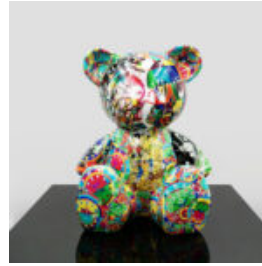

SMALL SITTING BEAR - ROLEX

Article number:
M2-7-8
Product Description:
Small sitting bear in a Rolex...