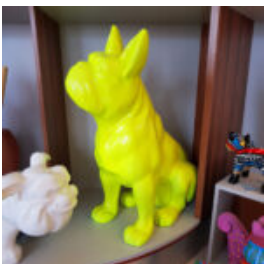

MIDDLE SIZE SEATED BULLDOG

Notice:
Price does not include local taxes, delivery cost and retail packaging.
Minimum...