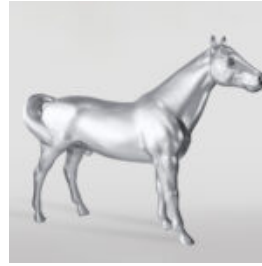

LIFE-SIZE HORSE - SILVER

Article number:
F039
Product description:
Life-size horse - silver
Material:
Glass laminate...