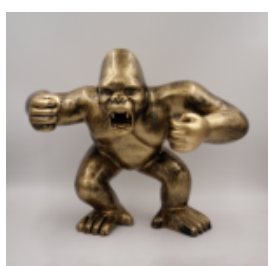

Product description:
Gorilla Tono XL - Black Trash

Material:
Glass...

GORILLA TONO XS - PATINA

Article number:
G1-7-1

Product description:
Gorilla Tono XS - Patina

Material:
Polyester resin...

GORILLA S - PATINA