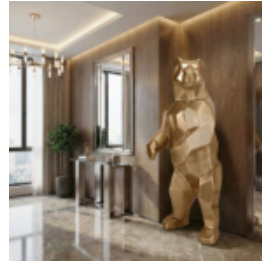

LARGE FIGURE – SQUARE BEAR – GOLD

Item number:
M1-2-4
Product description:
Standing bear figure in gold color.
Material:
PWS...

LARGE MASK ON STAND – BLUE PATINA

Item number:
Large mask on a base - blue patina