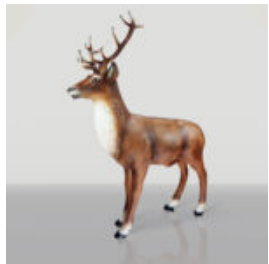

3D DECORATIVE FIGURE - LARGE DEER IN NATURAL COLORATION

Article Number: F006
Product Description: Life-size deer made in natural...