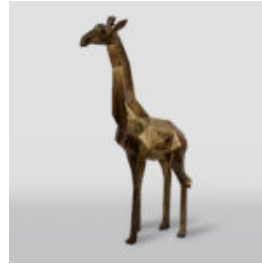

A LARGE GEOMETRIC GIRAFFE FIGURE FROM LAMINATE - PATINA

article number:
S39

Product description:
A large geometric giraffe figure from...