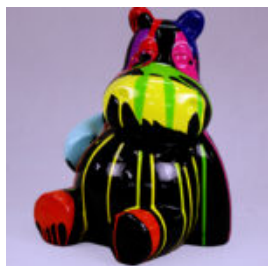

Material:
Glass laminate...

STANDING BEAR 180 CM - ONE COLOR

Article number:
M1-1-1

Product description:
Standing bear 180 cm - one color

Material:
Glass...

HIPPO 40CM - BLACK TRASH

Article number:
S51

Product description:
Hippo 40cm - black trash