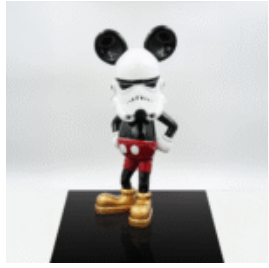

DECORATIVE FIGURE – ORANGE JOKER

Product description:
Large decorative Joker figure - orange version
Material:
PWS glass...

LARGE FIGURE – GOLDEN LOW POLLY BULL

Product description:
Geometric bull in golden color
Material:
PWS glass laminate
Size:
H-120cm...

DECORATIVE MINI FIGURE – MOUSE STORMTROOPER

Product description:
Decorative figure mini Stormtrooper Mouse - hand...

DECORATIVE FIGURE – HANGING BUTTERFLY

LARGE DECORATIVE FIGURE – MARIO

Product description:
Large decorative figure Mario