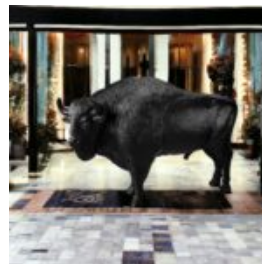

NATURAL SIZE BISON FIGURINE

Article number:
Bison/Buffalo with fur
Product description:
Life-sized figure of a black...