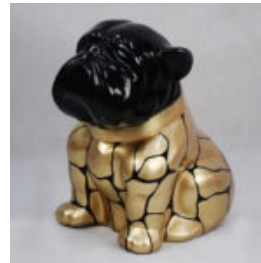

BULLDOG ANGELO 60CM DOG - PATCHES

article number:
B1-14-26
Product description:
Bulldog angelo patches
Material:...