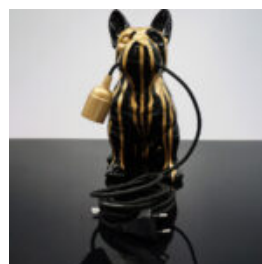

DECORATIVE FIGURE FRENCH BULLDOG LAMP - DESIGN VII

Article Number: C200s LAMP
Product Description: Black decorative figure with golden accents -...