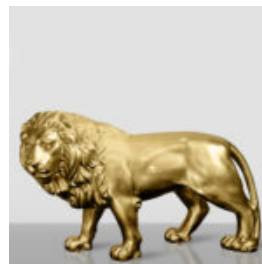

LARGE STANDING LION FIGURE - GOLD

Article Number:
S93-5
Product Description:
Standing Lion - Gold H- 125cm L -...