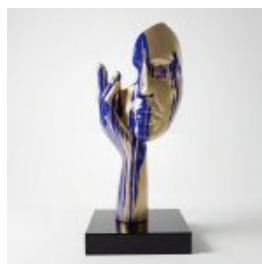

MEDIUM-SIZED 120CM BLUE MASK ON STAND - GOLDEN TRASH

Article Number: M3-5-2 Product Description: 120cm blue mask on a stand with a golden trash...