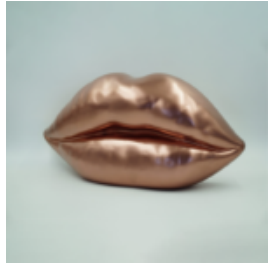

BROWN LIPS WITH A GOLDEN MONOGRAM

Article number:
U1-1-7

Product description:
Brown lips with a gold monogram...

BLACK LIPS WITH MONOGRAM - PINK GRADIENT.

Article number:
U1-1-8

Product description:
Black lips with pink gradient...