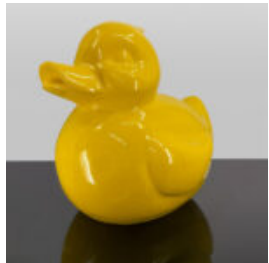

SMALL RESIN HANDMADE DUCK INTERIOR FIGURE

Article number:
GC214

Description:
Small Handmade Duck Interior Figure -...