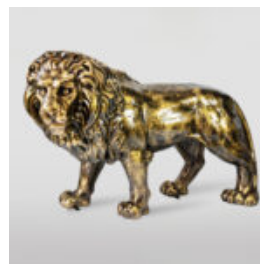

STANDING LION - GOLD PATINA

Article number:
s93-2
Product description:
Standing lion - patina
H- 125cm L -...