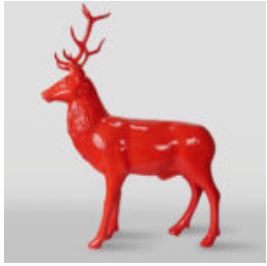

Article number:
C192

Description:
Donkey Decoration Resin Figure - Single...

FIBERGLASS DEER LIFE - SIZE FIGURE - SINGLE COLOR

Article number:
F006

Description:
Fiberglass Deer Life - Size Figure - Single...