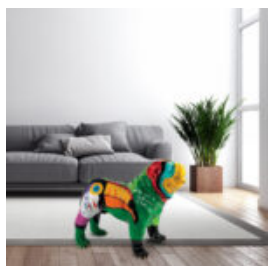

ENGLISH BULLDOG RESIN FIGURE - POP -ART EDITION

Notice:
Price does not include local taxes, delivery cost and retail packaging.
Minimum...