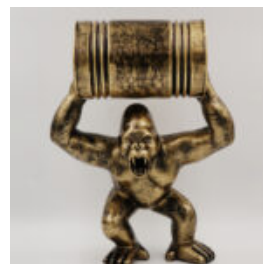

GORILLA TONO XS - PATINA

Article number:
G1-7-1

Product description:
Gorilla Tono XS - Patina

Material:
Polyester resin...