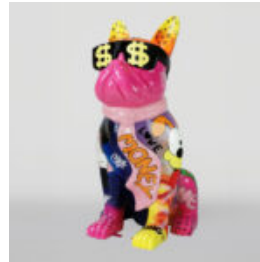

PIES DUŻA FIGURA BULLDOGA Z KRAWATEM W OKULARACH - KINGA

Numer artykułu:
B1-5-4

Opis produktu:
Duża figura bulldoga z krawatem w okularach,...