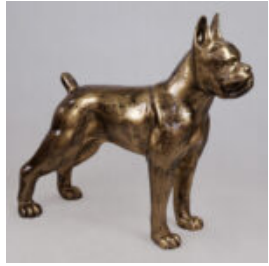

STANDING BOXER DOG L - GOLDEN PATINA

Article number:
B1-C198b
Product description:
Standing Boxer L - Golden...