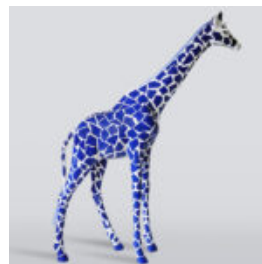

LARGE LIFE-SIZE GIRAFFE SCULPTURE - MODERN

Item Number:
F041 - modern
Product Description:
Large life-size giraffe...