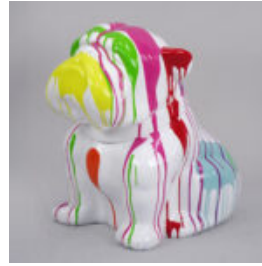

BULLDOG ANGELO 60CM DOG - TRASH

article number:
B1-14-34

Product description:
Bulldog Angelo Trash

Material:...