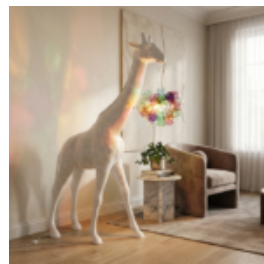

LARGE GIRAFFE 230CM LAMP – WHITE WITH SPOTS VERSION

Article Number: Giraffe Figure 230cm LAMP white
Product Description: Large 230cm giraffe, white...