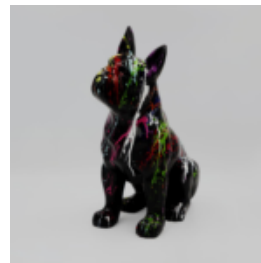

BOSTON BULLDOG M - BLACK TRASH

Article number:
B1-11-2
Product description:
Bulldog Boston M - black...