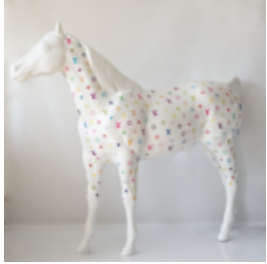

FULL-SIZE HORSE - MONOGRAM

Item Number: P74
Product Description: Full-size Horse - Monogram
Material: Glass laminate...