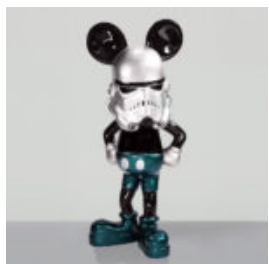

DECORATIVE FIGURINE STORMTROOPER MOUSE GREEN

Article Number:
Green Stormtrooper
Product Description:
Decorative figurine Stormtrooper...