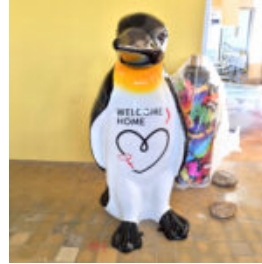

LARGE FIBERGLASS PENGUIN FIGURE - 170CM

Notice:
Price does not include local taxes, delivery cost and retail packaging.
Minimum...