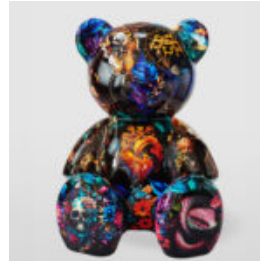

LARGE CAN RED BULL - KINGA

Article number:
P1-3-2
Product description:
Large Red Bull Can - Kinga
Material:
Glass...

LARGE SITTING BEAR - INDIAN THEME

Article number:
M2-5-6
Product description:
Large sitting bear with an India theme, made using...