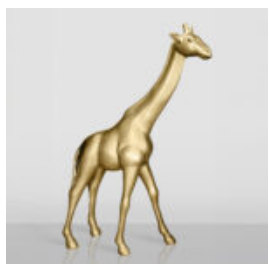

LARGE GIRAFFE 230CM - GOLD VERSION

Article Number: Giraffe figure 230cm
Product Description: Large giraffe 230cm gold...