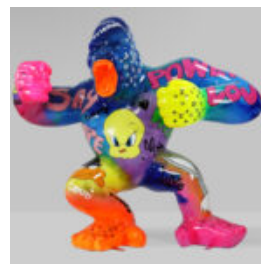

LARGE BALLOON DOG - LOONEY TUNES

article number:
B2-1-1

Product description:
Large balloon dog - Looney Tunes

...

BIG GORILLA WITH A BARREL - LOONEY TUNES

Article number:

G1-5-4

Product description:

Large gorilla with a barrel - Looney...

LARGE GORILLA - POP ART

Article number:
G1-1-3

Product description:
Large gorilla - pop art

Material:
Glass laminate...

BIG GORILLA - LOONEY TUNES

Article number:
G1-1-2