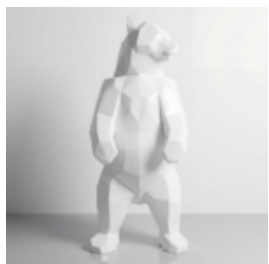

SMALL BASE MASK - MOTIF II

Article number:
M3-4-2
Product description:
Small base mask - motif 2
Material:
Polyester...

3D DECORATIVE FIGURE - LARGE DEER WITH GOLD GLITTER

Article Number:F006 + glitter Product
Description:Life-size deer in gold with
glitter....