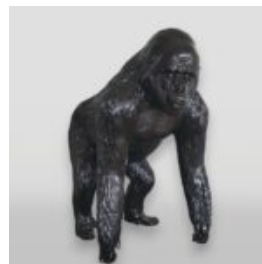

FIBERGLASS GORILLA LARGE HANDMADE STATUE - SINGLE COLOR

Article number:
gorilla

Description:
Fiberglass Gorilla Large Handmade Statue...