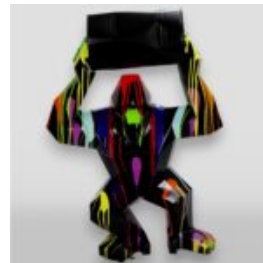

GORILLA TONO SQUARE XL - BLACK TRASH

Article number:
G1-11-4

Product description:
Gorilla Tono square XL - Black...