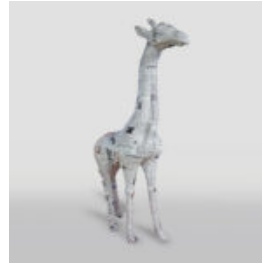

LARGE FIBERGLASS GIRAFFE SCULPTURE - POP -ART EDITION

Notice:
Price does not include local taxes, delivery cost and retail packaging.
Minimum...