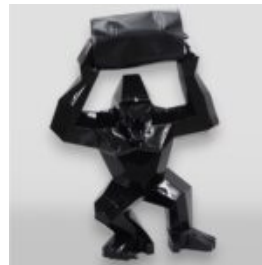

GORILLA TONO SQUARE XL - ONE COLOR

Article number:
G1-11-1

Product description:
Gorilla Tono square XL - one...