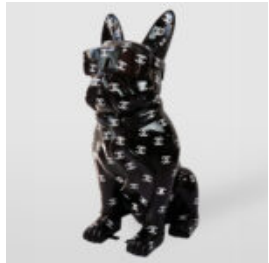

SMALL BULLDOG WITH TIE AND GLASSES - GOLD

Numer artykułu: B1-6-4
Opis produktu: Small Bulldog with Tie and Glasses -...

MEDIUM BULLDOG FIGURE WITH TIE AND GLASSES - BLUE SKY

Article Number:
B1-28-6
Product Description:
Large bulldog figure with tie and glasses - blue...

MEDIUM BULLDOG FIGURE WITH TIE AND GLASSES - BLACK AND WHITE

Article Number:
B1-28-5
Product Description:
Large bulldog figure with tie and glasses -...

DOG MEDIUM FIGURE OF BULLDOG WITH TIE AND GLASSES - LOGO