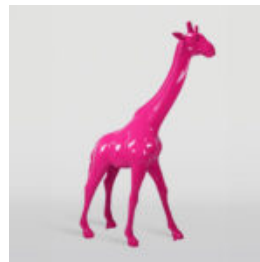

BEAR H-31 CM WITH SPIKED COLLAR IN RED VERSION

Article number:
M2-3-17
Product description:
31cm teddy bear with a red chrome studded...

GORILLA XXL 180CM POP-ART VERSION - COMIC

Article number:
G1-1-1
Product description:
Large XXL gorilla hand-painted in Pop-Art version -...

LARGE GIRAFFE 230CM PATCH VERSION

article number:
Figure Giraffe 230cm
Product description:
Large giraffe 230cm white...

LARGE GIRAFFE 230CM PINK VERSION

article number:
Figure Giraffe 230cm
Product description:
Large giraffe 230cm pink...