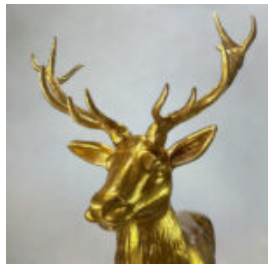

SMALL BASE MASK - MOTIF II

Article number:
M3-4-2
Product description:
Small base mask - motif 2
Material:
Polyester...

3D DECORATIVE FIGURE - LARGE DEER WITH GOLD GLITTER

Article Number:F006 + glitter Product
Description:Life-size deer in gold with
glitter....