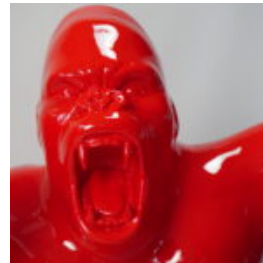

BOXER GORILLA

Product description:
Boxing gorilla - 1 color.
Finish: 1 color + varnish...