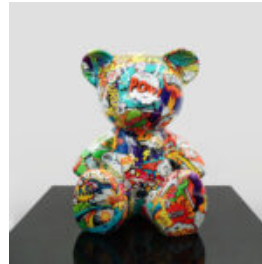

ARTISTIC FIGURE LARGE MODERN LION - METALLIC

Product Name: Modern Lion
Product Description: Artistic figure of a large modern lion in metallic...

SMALL SITTING BEAR - ROLEX

Article number:
M2-7-8

Product Description:
Small sitting bear in a Rolex...