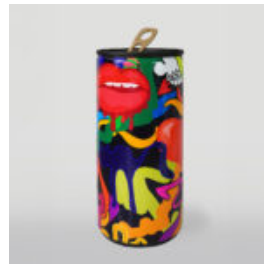

LARGE CAN RED BULL - LIPS

Article number:
P1-3-3
Product description:
Large Red Bull Can - Lips
Material:
Glass laminate...