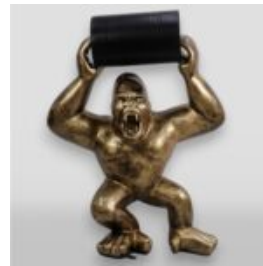

GORILLA TONO XL - PATINA

Article number:
G1-6-2

Product description:
Gorilla Tono XL - Patina

Material:
Glass laminate...