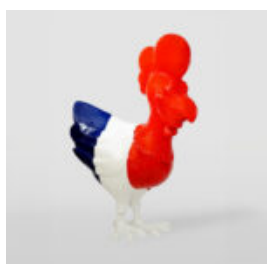

LARGE DECORATIVE ROOSTER FIGURE IN THREE COLORS H-190CM

Article number:
Product description:
Large decorative figure of a rooster in blue, red, and...