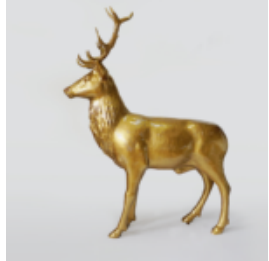

DECORATIVE 3D FIGURE - BIG RED DEER

Article Number:
F006 Red
Product Description:
Life-size Deer
Material:
Glass Laminated...