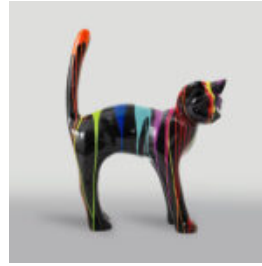

CAT DECORATION FIBERGLASS SCULPTURE - MIDDLE SIZE

Article number:
C094M

Description:
Middle size cat sculpture.

...