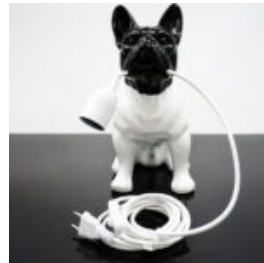

DECORATIVE FIGURE FRENCH BULLDOG LAMP - DESIGN I

Article Number: C200s LAMP Product
Description: White decorative figure with a black head -...