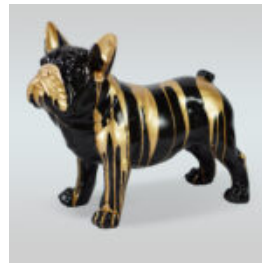

JUKI L DOG - STANDING BLACK TRASH BIN

Article number:
B1-4-5

Product description:
Juki L - standing black trash

Material:
Polyester...