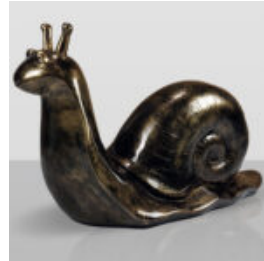

DECORATIVE FIGURE LARGE SNAIL - PATINA

Article Number:
S1-2-2
Product Description:
Large Decorative Figure Snail -...