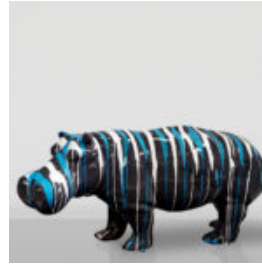

3D FIGURE MADE OF LAMINATE - LIFE-SIZE HIPPOPOTAMUS - TRASH

Article number: GC209
Product description: 3D Figure - Life-size hippopotamus made in the...