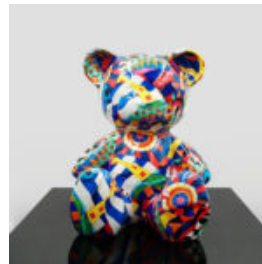

SMALL SITTING BEAR - POP ART

Article number:
M2-7-4
Product Description:
Small sitting bear in a Pop ART...

SMALL SITTING BEAR - GRAFFITI

Article number: M2-7-3

Product Description: Small sitting bear in a Graffiti motif.
Material: PWS...