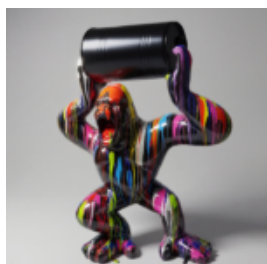

DUŻY GORYL Z BECZKĄ - TRASH

Numer artykułu:
G1-5-7
Opis produktu:
Duży goryl z beczką -...