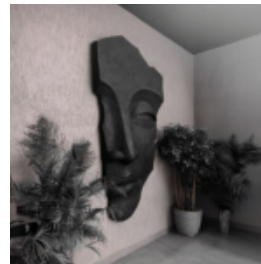

FACE WALL DECORATION – BLACK COLOR

Product description:
Decorative figure – wall-mounted face in black...