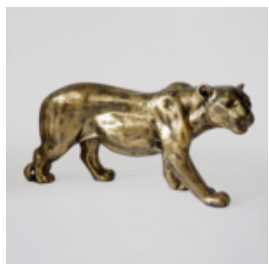

NATURAL PATINA PANTHER FIGURINE

Article number:
P2-1-4
Product description:
Life-sized standing panther - patina
Material:...