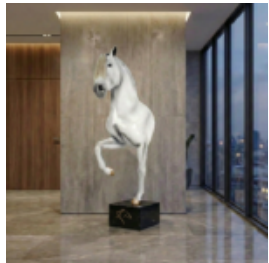

LIFE-SIZE BUST OF A WHITE HORSE ON A PEDESTAL

Product description:
Life-size bust of a white horse on a pedestal
Material:
PWS fiberglass...