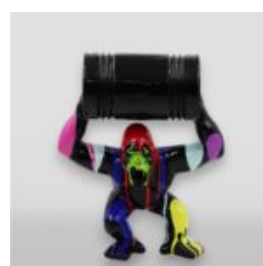

GORILLA TONO XS - BLACK TRASH

Article number:
G1-7-2

Product description:
Gorilla Tono XS - Black Trash

Material:
Polyester...