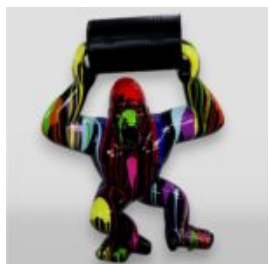

GORILLA TONO XL - BLACK TRASH

Article number:
G1-6-1

Product description:
Gorilla Tono XL - Black Trash

Material:
Glass...