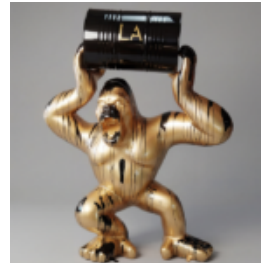

LARGE GORILLA FIGURE WITH A BARREL IN BLACK TRASH VERSION.

Item Number:
G1-5-2

Product Description:
Large golden black gorilla in black trash version...