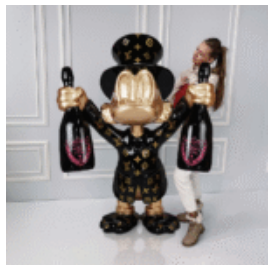

DECORATIVE FIGURINE – LARGE SCROOGE MCDUCK

Product Description: Large decorative figurine of Scrooge McDuck. Material: PWS glass laminate...