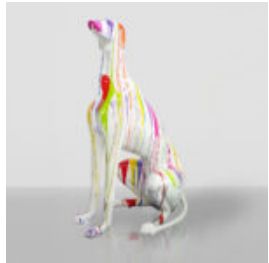

LARGE GREYHOUND DOG FIGURE - TRASH

Article Number: Greyhound XL
Product Description: Large greyhound dog figure in a trash...