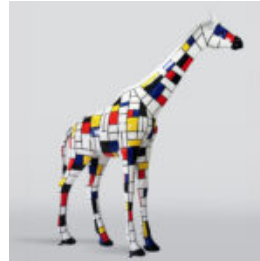

LARGE LIFE-SIZED GIRAFFE FIGURE - MONDRIAN

Article number:
F041 - Mondrian
Product description:
Large life-sized giraffe figure -...