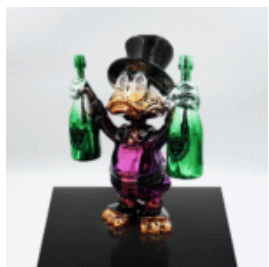

Material:
Composite /...

DECORATIVE FIGURE – WOMAN WELCOME GUEST

Product description:
Decorative figure of a woman - "Welcome Guest"

Material:
Composite / PWS...

DECORATIVE FIGURE – MEDIUM SCROOGE MCDUCK WITH BOTTLES

Product description:
Medium decorative figure of Scrooge McDuck holding bottles.

Material:
PWS...

DECORATIVE FIGURE – MINI SCROOGE MCDUCK WITH MONEY BAGS IN CHROME

Product description:
Mini decorative figure of Scrooge McDuck with chrome...