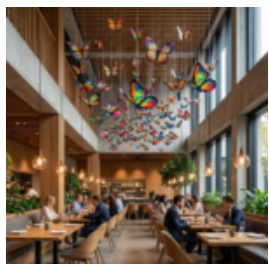

DECORATIVE FIGURE – HANGING BUTTERFLY, PASTEL VERSION

Product description:
Decorative Butterfly Figure for hanging in pastel version
Material:
PWS...