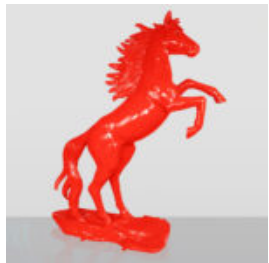

Article number:
f039j.

Description:
Unicorn life size sculpture.

...

LARGE ENGLISH BULLDOG FIBERGLASS SCULPTURE - SINGLE COLOR

Article number:
F099

Description:
Large English bulldog fiberglass sculpture -...