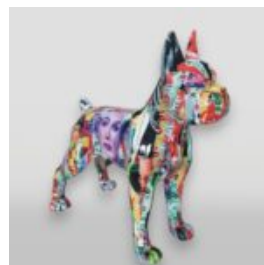

BOXER DOG RESIN DECORATIVE FIGURE - POP ART EDITION.

Article number:
C198

Description:
Boxer Dog Resin Decorative Figure - Pop Art...