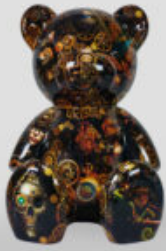

DOG BULLDOG WITH CAP - MATTE WITH CHROME

Article number: B1-1-3

Product description: Bulldog with Cap - Matte, adorned with silver...

DOG BULLDOG WITH CAP - MATTE

Article number: B1-1-4

Product description: Bulldog with Cap - Matte, adorned
Material: Glass...