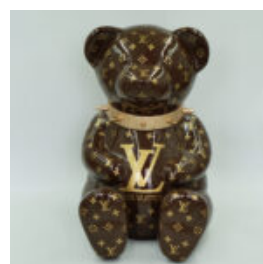

BEAR MONOGRAM H-45CM

Article number:
M2-4-6

Product description:
Bear - monogram

Material: Polyester resin -...