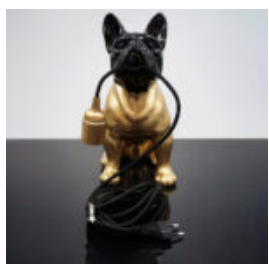

DECORATIVE FIGURE FRENCH BULLDOG LAMP - DESIGN VIII

Article Number: C200s LAMP
Product Description: Golden decorative figure with a black head -...