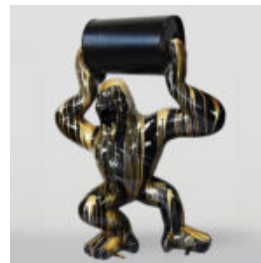

LARGE GORILLA FIGURE WITH GOLDEN TRASH BARREL

Article Number:
G1-5-3

Product Description:
Large black gorilla in golden trash version with...