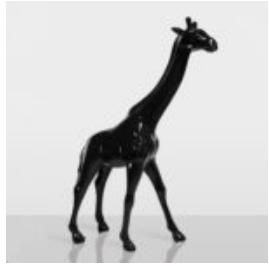

LARGE GIRAFFE 230CM - GOLD VERSION

Article Number: Giraffe figure 230cm
Product Description: Large giraffe 230cm gold...

LARGE GIRAFFE 230CM PATINA VERSION

Article number: Giraffe figure 230cm
Product description: Large giraffe 230cm patina version...