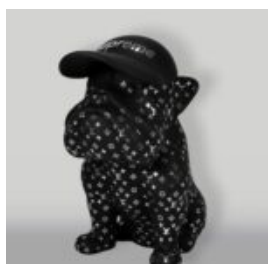

LARGE BALLOON DOG - SILVER CHROME

article number:
B2-1-5

Product description:
Large balloon dog - silver chrome

...

LARGE WALKING TURTLE FIGURE - TRASH

Article Number:
Z2-2-3

Product Description:
Large walking turtle figure - Trash H- 63cm...