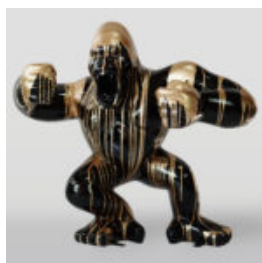

BLACK GORILLA XL - GOLDEN TRASH

Article number:
G1-2-1
Product description:
Black gorilla XL - golden...