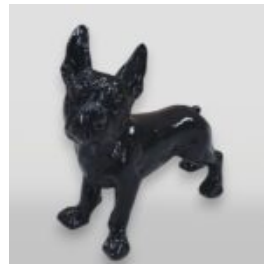

RESIN FIGURINE SMALL FRENCH BULLDOG - SINGLE COLOR EDITION

Article number:
C199

Description:
Small French Bulldog Figurine - Single Color...