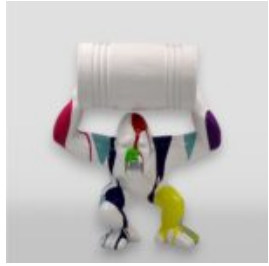

Article number:
G1-8-1

Product description:
Gorilla S - patina

Material:
Polyester resin -...

GORILLA TONO XS - BLACK TRASH

Article number:
G1-7-2

Product description:
Gorilla Tono XS - Black Trash

Material:
Polyester...