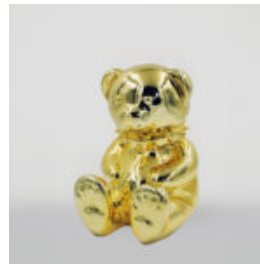

BEAR H-31 CM WITH SPIKED COLLAR IN GOLD VERSION

Article number:
M2-3-15
Product description:
31cm teddy bear with a gold-colored chrome spike...