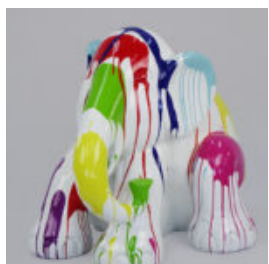

SITTING ELEPHANT L - WHITE TRASH

Article number:
S3-4-1

Product description:
Sitting Elephant L - White...