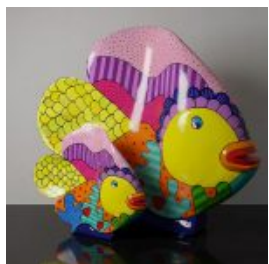

EXCEPTIONAL FISH SPARK FIGURE

Article number:R1-2-7
Product description:Exceptional hand-painted fish that adds a touch of...