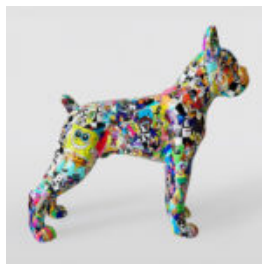

STANDING BOXER DOG L - CARTOON

Article Number:
B1-C198b
Product Description:
Standing Boxer L - decorated with cartoon...