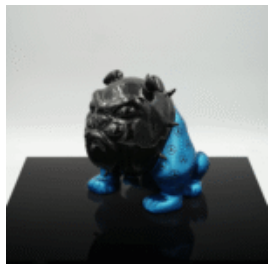

EXCLUSIVE BLUE BULLDOG FIGURINE AMG – AVELLA 22

Item Number:
B1-13-24

Product Description:
Bulldog "Avella" wrapped in a Mercedes Benz...