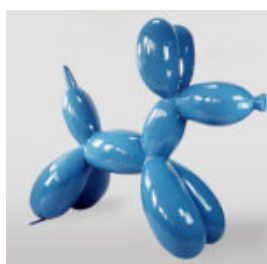

BALLOON DOG - LARGE DECORATIVE FIGURE - BLUE

Article Number:
B2-1-2
Product Description:
Balloon Dog - Large Decorative...

LARGE DECORATIVE ROOSTER FIGURE IN THREE COLORS H - 140CM

Article number:
Product description:
Large decorative figure of a rooster in blue, red, and...