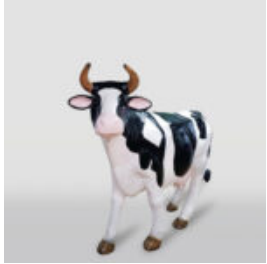

FIBERGLASS COW LIFE SIZE FIGURE - NATURAL COLOR.

Article number:
f018

Description:
Fiberglass cow life size figure - Natural...