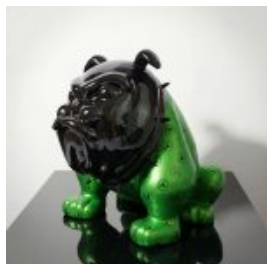

EXCLUSIVE BULLDOG FIGURE AVELLA - AMG

Article Number: B1-12-29
Product Description: Bulldog "Avella"
covered with Mercedes Benz AMG...