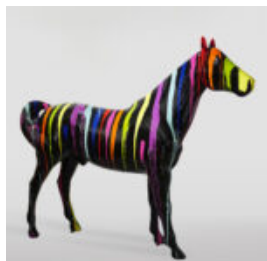

DOG BULLDOG WITH CAP - RED

Article number:
B1-1-2

Product description:
Bulldog with Cap - Red with black...

STANDING BOXER DOG L - CARTOON

Article Number:
B1-C198b
Product Description:
Standing Boxer L - decorated with cartoon...