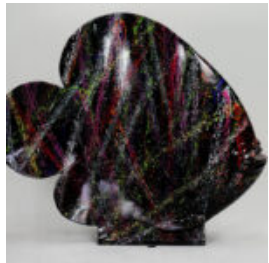

RYBA XL - CZARNY SPLASH

Numer artykułu:
R1-1-1

Opis produktu:
Ryba XL - czarny splash

Materiał:
Laminat...