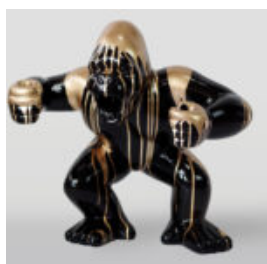

BLACK GORILLA L - GOLDEN TRASH

Article number:
G1-3-2
Product description:
Black gorilla L - golden trash
Material:
Polyester...