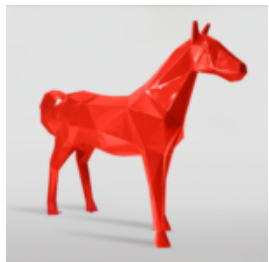

LARGE GEOMETRIC HORSE MADE OF LAMINATE - RED

Article number:
GMF039R
Product description:
Large geometric horse made of laminate
...

LARGE GEOMETRIC HORSE MADE OF LAMINATE - BLUE

Article number:
GMF039B
Product description:
Large geometric horse made of...