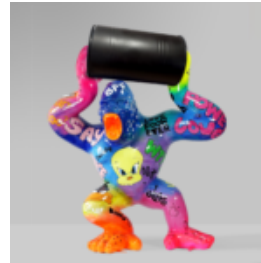

LARGE BALLOON DOG - LOONEY TUNES

article number:
B2-1-1

Product description:
Large balloon dog - Looney Tunes

...

BIG GORILLA WITH A BARREL - LOONEY TUNES

Article number:

G1-5-4

Product description: