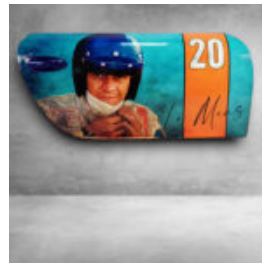

911 CAR DOORS - MOTIF 7

Article Number:
Theme 7
Product Description:
911 car doors - made using foil wrapping...