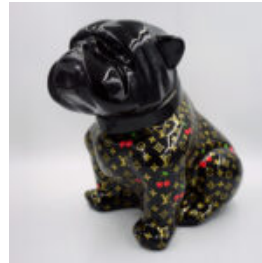

BULLDOG ANGELO 60CM DOG - CHERRY MONOGRAM

article number:
B1-14-23
Product description:
Bulldog Angelo 60cm - Cherry...