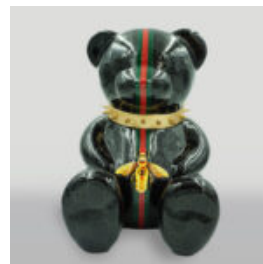

Article number:
Z2-1-4

Product description:
Turtle in a helmet with monogram - pink...

BEAR H. H-45CM

Article number:
M2-4-1

Product description:
Bear H

Material: Polyester resin - cast

Size:...

BLACK G BEAR H-45CM