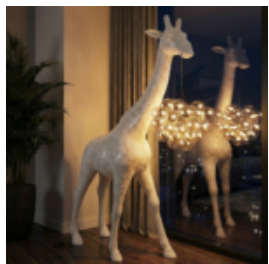

LARGE GIRAFFE 230CM LAMP – BLACK VERSION WITH SPOTS

Article Number: Giraffe Figure 230cm LAMP black
Product Description: Large 230cm giraffe, black...

LARGE GIRAFFE 230CM LAMP – BEIGE VERSION WITH SPOTS