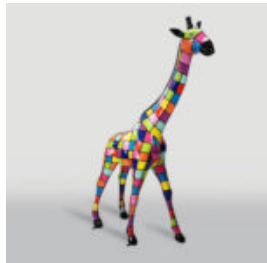

LARGE GIRAFFE 230CM - SMARTIE VERSION

Article Number:
Giraffe Figure 230cm
Product Description:
Large giraffe 230cm hand-painted in...