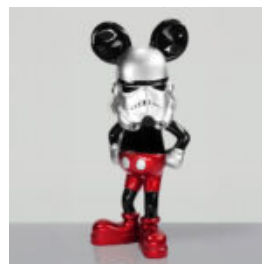

DECORATIVE FIGURINE STORMTROOPER MOUSE RED

Article Number:
Red Stormtrooper
Product Description:
Decorative figurine Stormtrooper Mouse...