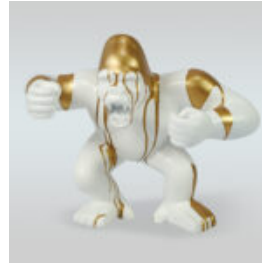

Material:
Polyester...

BLACK HIPPO 40CM - GOLDEN TRASH

Article number:
S87

Product description:
Hippo 40cm - black gold trash

Material:
Polyester...

WHITE GORILLA XS - GOLDEN TRASH

Article number:
G1-4-1

Product description:
Gorilla XS - white gold trash