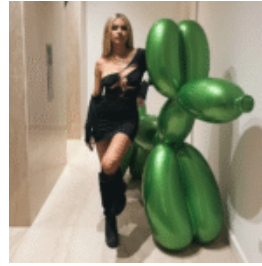

Article number:
Geometric Bull - rust effect

Product description:
Geometric bull in a...

LARGE GEOMETRIC HORSE MADE OF LAMINATE – RUST EFFECT

Article number:
GMF039 - rust

Product description:
Large geometric horse made of laminate...