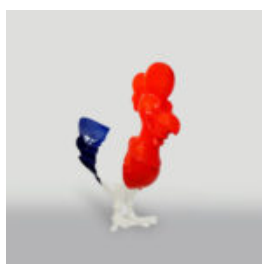

BALLOON DOG - LARGE DECORATIVE FIGURE - BLUE

Article Number:
B2-1-2
Product Description:
Balloon Dog - Large Decorative...

LARGE DECORATIVE ROOSTER FIGURE IN THREE COLORS H - 140CM

Article number:
Product description:
Large decorative figure of a rooster in blue, red, and...