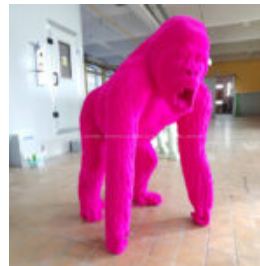

LARGE 3D FLOCKED FIBERGLASS GORILLA FIGURE

Article number:
Large 3d flocked fiberglass gorilla figure.

Description:
...