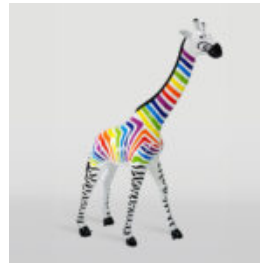

LARGE GIRAFFE 230CM WHITE VERSION

Article Number:
Giraffe Figure 230cm
Product Description:
Large giraffe 230cm white...

LARGE GIRAFFE 230CM COLOR ZEBRA

article number:
Figure Giraffe 230cm
Product description:
Large giraffe 230cm white,...