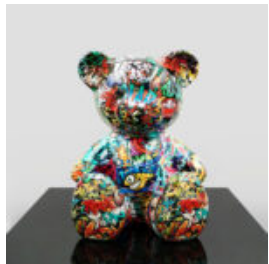

SMALL SITTING BEAR - GRAFFITI

Article number: M2-7-3

Product Description: Small sitting bear in a Graffiti motif.
Material: PWS...