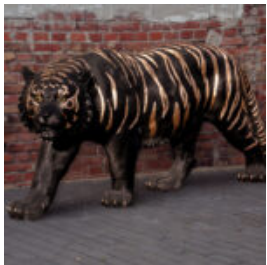

Product description:
Black Panther standing in natural dimensions -...

SITTING LION - GOLDEN MANE, PAINTED

Article number:
S92

Product description:
Sitting lion - golden mane, painted

Material:
Glass...

BLACK STANDING TIGER - GOLDEN TRASH