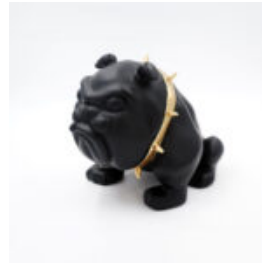

BULLDOG AVELLA DOG 22CM - BLACK MAT

article number:
B1-13-21

Product description:
Bulldog Avella 22cm - black mat

...