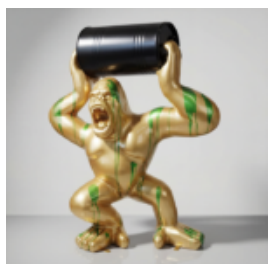

LARGE GOLDEN GORILLA WITH BARREL – GREEN TRASH

Article number:

G1-5-8

Product description:
Large golden gorilla with a barrel - Green...