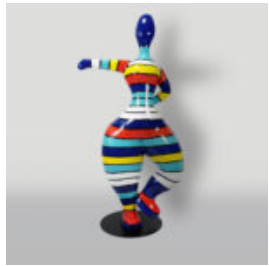

LARGE FIGURE OF A DOLL IN STRIPES

Article Number:
Doll in Stripes
Product Description:
Large figure of a hand-painted doll in...