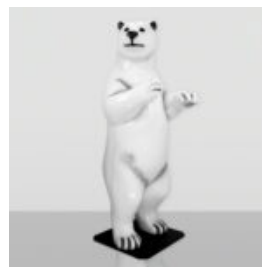

STANDING BEAR 180 CM - ONE COLOR

Article number:
M1-1-1

Product description:
Standing bear 180 cm - one color

Material:
Glass...