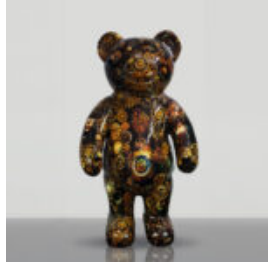

STANDING BEAR - INDUSTRIAL THEME

Article number: M2-2-4
Product description: Standing bear figurine made using the vinyl...