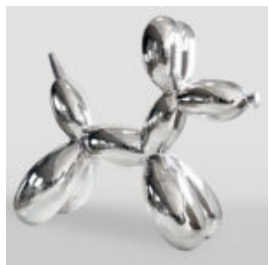

LARGE FIGURE OF A WALKING TURTLE - GOLD PATINA

Article Number:
Z2-2-2

Product Description:
Large figure of a walking turtle - gold...

LARGE GORILLA FIGURE WITH GOLDEN TRASH BARREL

Article Number:
G1-5-3

Product Description:
Large black gorilla in golden trash version with...