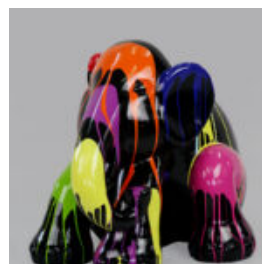

SITTING ELEPHANT L - BLACK TRASH

Article number:
S3-4-2

Product description:
Sitting elephant L - black...