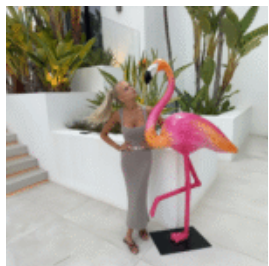

DECORATIVE FIGURE LARGE 3D FLAMINGO - PINK MANGO

Article Number: F2-2-3 Product Description:
Decorative Flamingo Figure - in Pink Mango color....