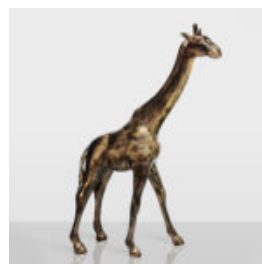

LARGE STANDING LION FIGURE - BLACK TRASH

Item Number: S93-6
Product Description:
Standing Lion - Black Trash H - 125cm L - 185cm...

LARGE STANDING LION FIGURE - GOLD

Article Number:
S93-5
Product Description:
Standing Lion - Gold H- 125cm L -...

LARGE GIRAFFE 230CM - GOLD VERSION

Article Number: Giraffe figure 230cm
Product Description: Large giraffe 230cm gold...

LARGE GIRAFFE 230CM PATINA VERSION

Article number: Giraffe figure 230cm
Product description: Large giraffe 230cm patina version...