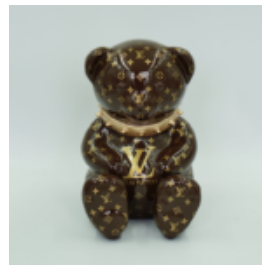

Material: Polyester resin -...

BEAR D H-31CM

Article number:
M2-3-4

Product description:
Teddy bear D

Material: Polyester resin -...

BEAR MONOGRAM H-31CM

Article number:
M2-3-6

Product description:
Bear - monogram