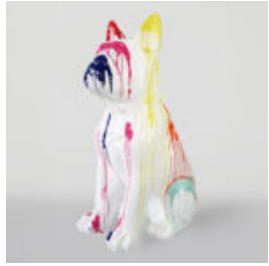

PIES DUŻA FIGURA BULLDOG FRANCUSKI „JUKI”- BIAŁY TRASH

Numer artykułu:
B1-2-2

Opis produktu:
Duża figura bulldog francuski „Juki”- biały...