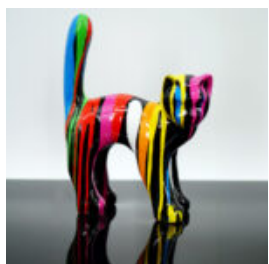

DECORATIVE FIGURINE SMALL STANDING CAT - TRASH

Article number:C094a
Product description:Small decorative cat figure - in the trash...