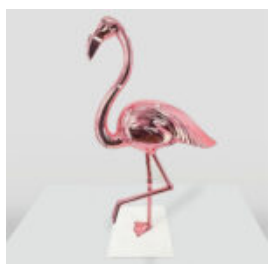

DECORATIVE 3D FLAMINGO FIGURE - CHROMED

Article Number:
F2-1-3
Product Description:
Decorative flamingo figure - chrome...