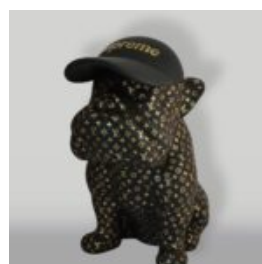

BULLDOG DOG WITH CAP - MATTE WITH GOLDEN LOGO

Article number:
B1-1-8
Product description:
Bulldog with Cap - Matte, adorned with golden...