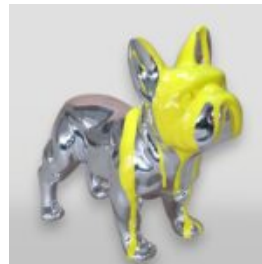

SMALL STANDING RESIN BULLDOG FIGURINE - CHROME AND PAINT EDITION

Notice:
Price does not include local taxes, delivery cost and retail packaging.
Minimum...