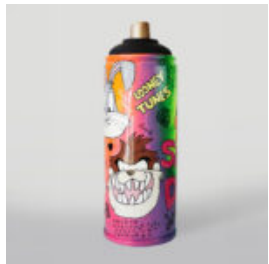

LOONEY TUNES-THEMED SPRAY

Article number:
S3-1-1
Product description:
Large spray painted artwork in Looney Tunes motif...