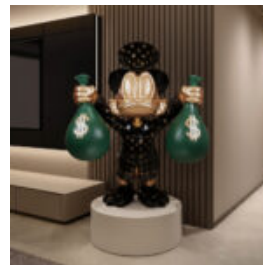

Article number:
Blue Cow Hand-Painted in Artistic Patterns

Product description:
Smooth cow...

DECORATIVE FIGURINE – LARGE SCROOGE MCDUCK

Product Description: Large decorative figurine of Scrooge McDuck. Material: PWS glass laminate...