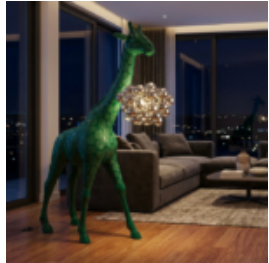

LARGE GIRAFFE 230CM – FLUORESCENT YELLOW VERSION

Article Number: Giraffe Figure 230cm fluo
Product Description: Large giraffe 230cm in...

LARGE GIRAFFE 230CM LAMP – GREEN VERSION WITH SPOTS

Article Number: Giraffe Figure 230cm LAMP green
Product Description: Large giraffe 230cm,...