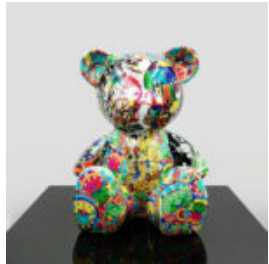

SMALL SITTING BEAR - ROLEX

Article number:
M2-7-8

Product Description:
Small sitting bear in a Rolex...