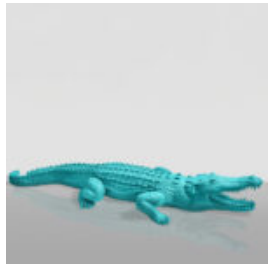

LARGE CROCODILE FIGURE - MINT GREEN

Article Number:
F044

Product Description:
Large, single-color decorative crocodile...