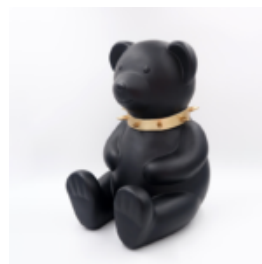

BEAR H-45 CM - BLACK MATTE

Article number:
M2-4-11

Product description:
Bear H-45 cm - black matte

Material:
Polyester...