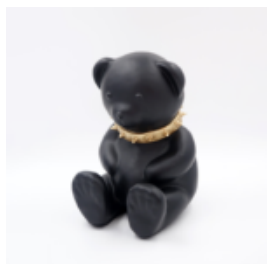

BEAR H-31 CM - BLACK MATTE

Article number:
M2-3-11

Product description:
Bear H-31 cm - matte black

Material:
Polyester...