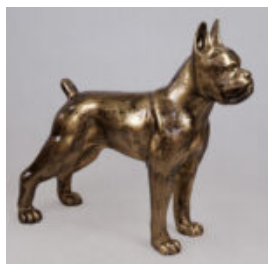

STANDING BOXER DOG L - GOLDEN PATINA

Article number:
B1-C198b
Product description:
Standing Boxer L - Golden...

STANDING DOG BOXER L - SPLASH BLACK

Item number:
B1-C198b
Product description:
Standing Boxer L - Splash...