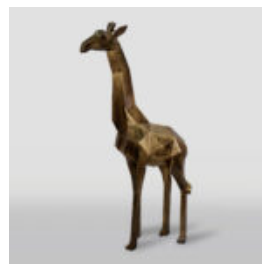

A LARGE GEOMETRIC GIRAFFE FIGURE FROM LAMINATE - PATINA

article number:
S39

Product description:
A large geometric giraffe figure from...

BULLDOG FIGI M - WHITE SPLASH

Article number:
B1-10-1

Product description:
Bulldog Figi M - white splash