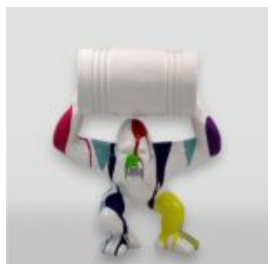

Material:
Glass...

GORILLA S - PATINA

Article number:
G1-8-1

Product description:
Gorilla S - patina

Material:
Polyester resin -...

GORILLA TONO XS - WHITE TRASH

Article number:
G1-7-3

Product description:
Gorilla Tono XS - White Trash