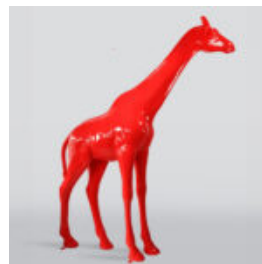

LARGE LIFE-SIZED GIRAFFE FIGURE - RED

Article number:
F041 - red
Product description:
Large life-sized giraffe figure -...