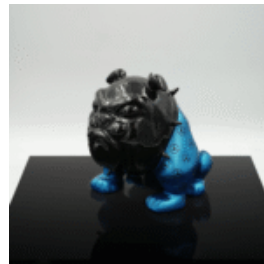

EXCLUSIVE BLUE BULLDOG FIGURINE AMG – AVELLA 22

Item Number:
B1-13-24

Product Description:
Bulldog "Avella" wrapped in a Mercedes Benz...