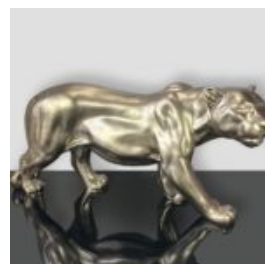

PANTHER STANDING LIFE-SIZED - METALLIC GOLD

Article number:
P2-1-12
Product description:
Life-sized standing panther - in metallic gold...