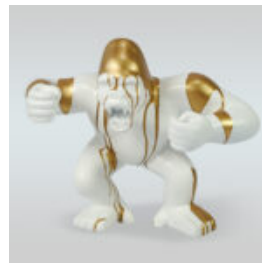

WHITE GORILLA XS - GOLDEN TRASH

Article number:
G1-4-1

Product description:
Gorilla XS - white gold trash

Material:
Polyester...