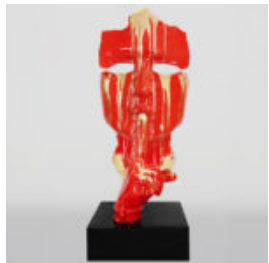

LARGE MASK ON BASE - RED / GOLDEN TRASH

Article number:M3-1-11
Product description:Large mask on base
Material:PWS glass...