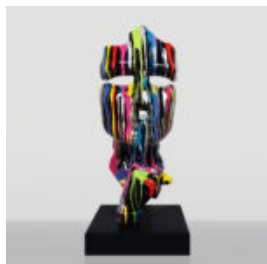

MEDIUM-SIZED 120CM MASK ON STAND - BLACK TRASH

Article Number: M3-5-1 Product Description: 120cm black mask on a stand with a trash finish...