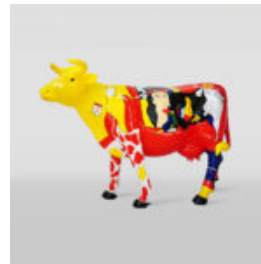

COW WITH PICASSO MOTIF

Article number:
K1-1-2
Product description:
Life-size cow with Picasso...