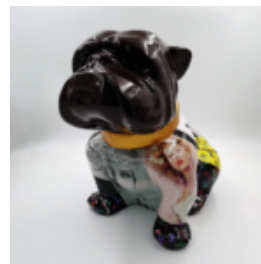

BULLDOG ANGELO 60CM DOG - L

article number:
B1-14-1

Product description:
Bulldog Angelo covered with pattern L

...