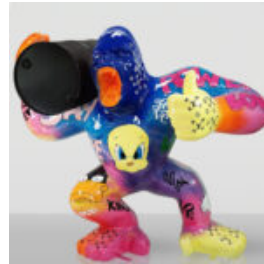

LARGE GORILLA WITH BARREL ON SHOULDER - OK

Article number: G1-9-2 Product description:
Gorilla with barrel - OK Material: PWS glass...

LARGE GORILLA WITH A BARREL ON HIS SHOULDER - LOONEY TUNES

Article Number:G1-9-4
Product Description:Gorilla with Barrel - Looney Tunes...