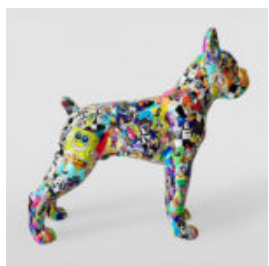

BEAR H-31 CM WITH A TIGER-THEMED SPIKED COLLAR

Article number:
M2-3-18

Product description:
31cm teddy bear with a silver spiked collar and...

DOG BULLDOG WITH CAP - RED

Article number:
B1-1-2

Product description:
Bulldog with Cap - Red with black...