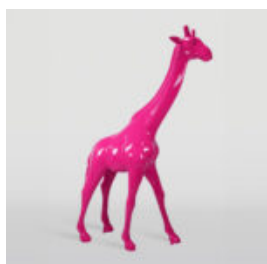

GORILLA XXL 180CM POP-ART VERSION - COMIC

Article number:
G1-1-1

Product description:
Large XXL gorilla hand-painted in Pop-Art version - ...

LARGE GIRAFFE 230CM PATCH VERSION

article number:
Figure Giraffe 230cm

Product description:
Large giraffe 230cm white...

LARGE GIRAFFE 230CM PINK VERSION

article number:
Figure Giraffe 230cm

Product description:
Large giraffe 230cm pink...

ENGLISH BULLDOG DECORATIVE FIGURE - MONOCHROME VERSION