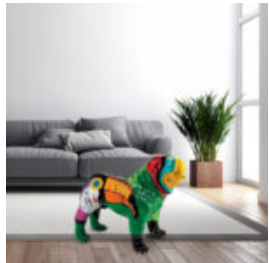

ENGLISH BULLDOG RESIN FIGURE - POP -ART EDITION

Notice:
Price does not include local taxes, delivery cost and retail packaging.
Minimum...