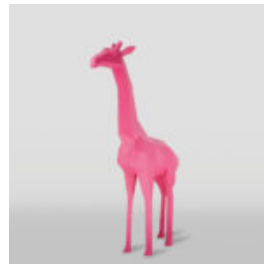

SMALL FIGURE GEOMETRIC GIRAFFE PINK

Article Number:
140GeometricGiraffe
Product Description:
Pink Geometric...