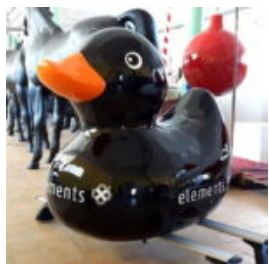

DECORATIVE FIBERGLASS DUCK STATUE

Notice:
Price does not include local taxes, delivery cost and retail packaging.
Minimum...