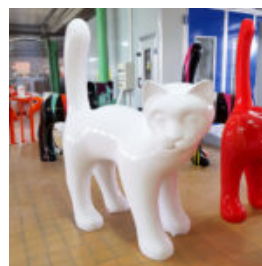

LARGE CAT FIBERGLASS DECORATION FIGURE - SINGLE COLOR EDITION

Notice:
Price does not include local taxes, delivery
cost and retail packaging.
Minimum...