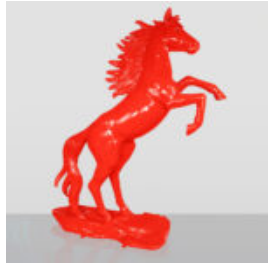

FIBERGLASS JUMPING HORSE FIGURE ON BASE

Article number:
Jumping horse on base.

Description:
Fiberglass jumping horse...