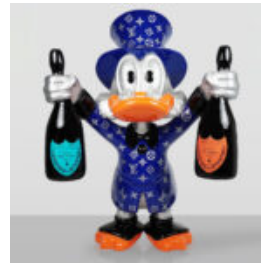

Product description:
A balloon dog large decorative figure made...

DECORATIVE FIGURE – JOKER

Product Description:
Large decorative figure of the Joker
Material:
PWS fiberglass...

LARGE MASK WITH HAND ON A BASE – RUST EFFECT

Article Number:M3-3-3
Product Description:Large mask with a hand
on a base, finished in rust...

DECORATIVE FIGURINE – LARGE BLUE SCROOGE MCDUCK

Product Description:
Large decorative figurine of Scrooge
McDuck in a blue...