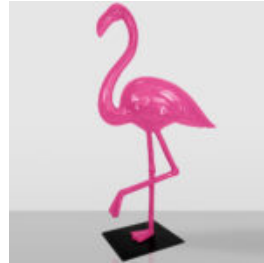

LARGE 3D DECORATIVE FLAMINGO - FUCHSIA

Article Number:F2-2-1
Product Description:Decorative flamingo figure - in "fuchsia"...