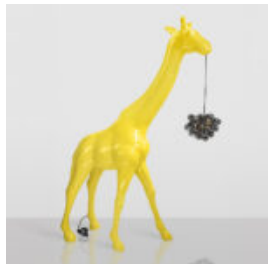

LIFE-SIZE BULL - CHERRY

Product Description: Life-size bull. Material: PWS glass laminate Size: H-140cm x L-235cm x...

LARGE MASK ON STAND – BLUE

Article Number: M3-1-14 Product Description: Large mask on a stand in blue...

DECORATIVE LAMP GIRAFFE ON THE WALL

Article Number: Wall Lamp - Giraffe Product Description: Large decorative giraffe lamp mounted...

LARGE GIRAFFE 230CM LAMP - YELLOW VERSION

Article number: Giraffe figure 230cm LAMP Product description: Large giraffe 230cm yellow...