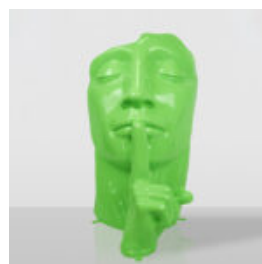

LARGE GIRAFFE 230CM LAMP - BLACK VERSION WITH SPOTS

Article Number: Giraffe Figure 230cm LAMP black
Product Description: Large 230cm giraffe, black...

LARGE GIRAFFE 230CM LAMP - WHITE WITH SPOTS VERSION

Article Number: Giraffe Figure 230cm LAMP white
Product Description: Large 230cm giraffe, white...

ORANGE "FINGER ON LIPS" MASK

Article Number: M3-2-6
Product Description: Orange Face Figure - Mask with Finger
Material: PWS...

GREEN "FINGER ON LIPS" MASK

Article Number: M3-2-4
Product Description: Green Face Figure - Mask with Finger
Material: PWS...

LARGE LIFE-SIZE GIRAFFE FIGURINE – COLORFUL ZEBRA STRIPES

Article Number: F041 - Zebra Stripes Product Description: Large life-size giraffe figurine,...