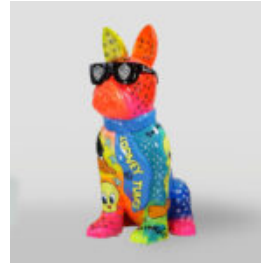

PIES DUŻA FIGURA BULLDOGA Z KRAWATEM W OKULARACH - LOONEY TUNES

Numer artykułu:
B1-5-5
Opis produktu:
Duża figura bulldoga z krawatem w okularach,...