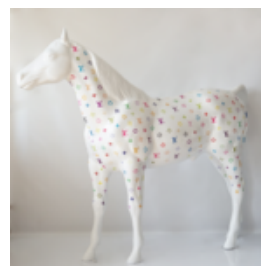

LARGE WALKING TURTLE FIGURINE.

Item number:
Z2-2-1

Product description:
Large walking turtle figurine

H- 63cm L-196cm W...

LARGE BOXER DOG FIGURINE - MONOGRAM

Item Number: B1-C198xl
Product Description: Large Boxer dog figurine - monogram
Material:...