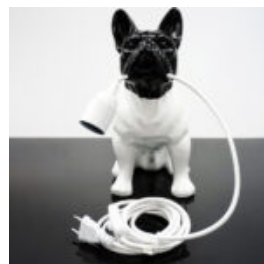

DECORATIVE FIGURE FRENCH BULLDOG LAMP - DESIGN I

Article Number: C200s LAMP Product Description: White decorative figure with a black head -...