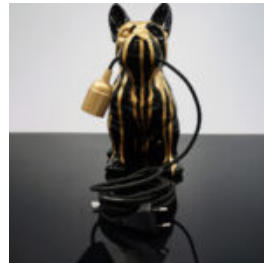

DECORATIVE FIGURE FRENCH BULLDOG LAMP - DESIGN VII

Article Number: C200s LAMP Product Description: Black decorative figure with golden accents -...