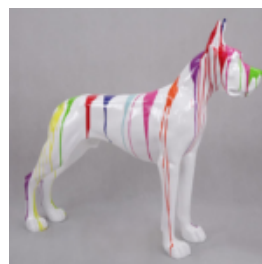

GERMAN STANDING DOG - WHITE TRASH

Article number:
B1-18-1

Product description:
German Shepherd standing - white...