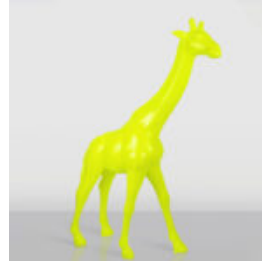

LARGE GIRAFFE 230CM - FLUORESCENT YELLOW VERSION

Article Number: Giraffe Figure 230cm fluo
Product Description: Large giraffe 230cm in...