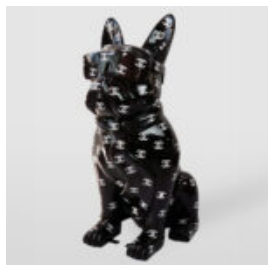

SMALL BULLDOG WITH TIE AND GLASSES - GOLD

Numer artykułu:B1-6-4
Opis produktu:Small Bulldog with Tie and Glasses -...

MEDIUM BULLDOG FIGURE WITH TIE AND GLASSES - BLUE SKY

Article Number:
B1-28-6
Product Description:
Large bulldog figure with tie and glasses - blue...

MEDIUM BULLDOG FIGURE WITH TIE AND GLASSES - BLACK AND WHITE

Article Number:
B1-28-5
Product Description:
Large bulldog figure with tie and glasses -...

DOG MEDIUM FIGURE OF BULLDOG WITH TIE AND GLASSES - LOGO