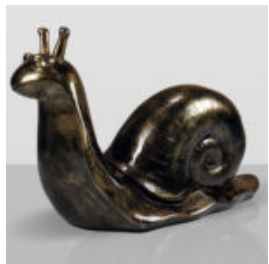

DECORATIVE FIGURE LARGE SNAIL - PATINA

Article Number:
S1-2-2
Product Description:
Large Decorative Figure Snail -...

DECORATIVE FIGURE LARGE SNAIL - TRASH

Article Number:S1-2-1
Product Description:Large Decorative Figure Snail - Trash
Material:Glass...