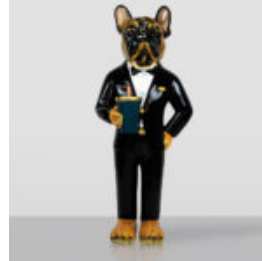

DECORATIVE FIGURE STANDING CROCODILE IN A SUIT

Item Number: GarniturKrokodyl Product Description: Large standing crocodile golfer in a suit...

DECORATIVE FIGURINE STANDING GIRAFFE IN A SUIT

Article Number: GarniturZyrafa Product Description: Large standing giraffe in a suit with a...