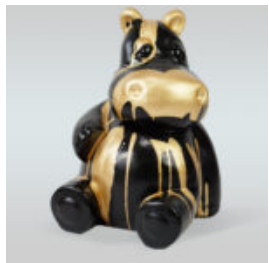

BLACK HIPPO 40CM - GOLDEN TRASH

Article number:
S87

Product description:
Hippo 40cm - black gold trash

Material:
Polyester...