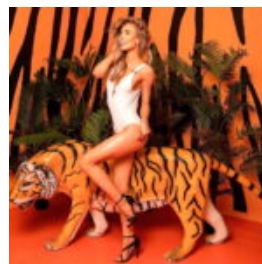

LARGE TIGER FIBERGLASS FIGURE

Notice:
Price does not include local taxes, delivery cost and retail packaging.
Minimum...