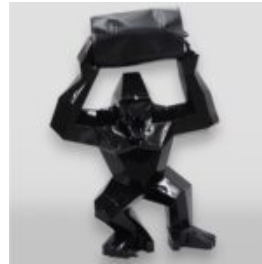

GORILLA TONO SQUARE XL - ONE COLOR

Article number:
G1-11-1

Product description:
Gorilla Tono square XL - one...