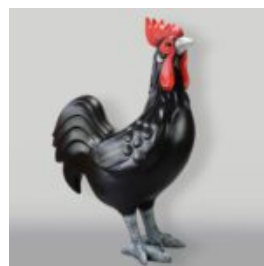

LARGE BLACK ROOSTER FIGURE

Article Number:
Rooster - Black
Product Description:
Large Black Rooster Figure - Matte or...