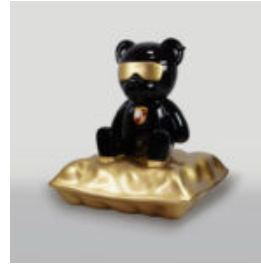

PORSCHE TEDDY BEAR SITTING ON A PILLOW

Article Number:
M2-6-2
Product Description:
Teddy bear with glasses sitting on a...