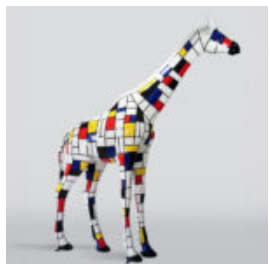

DOG BULLDOG WITH CAP - MATTE

Article number: B1-1-4
Product description: Bulldog with Cap - Matte, adorned
Material: Glass...

BEAR STANDING LOONEY TUNES

article number:
M2-2-1
Product description:
standing bear-Looney Tunes, hand-painted...