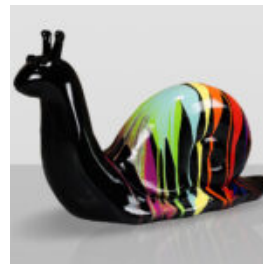

DECORATIVE FIGURE LARGE SNAIL - PATINA

Article Number:
S1-2-2
Product Description:
Large Decorative Figure Snail -...

DECORATIVE FIGURE LARGE SNAIL - TRASH

Article Number:S1-2-1
Product Description:Large Decorative Figure Snail - Trash
Material:Glass...