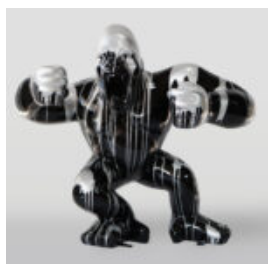

STANDING BOXER DOG L - CARTOON

Article Number:
B1-C198b

Product Description:
Standing Boxer L - decorated with cartoon...

COLORFUL LIFE-SIZE STATUE OF A HORSE BLACK TRASH

Article number:
F039tr

Product description:
Colorful life-size statue of a horse - black...