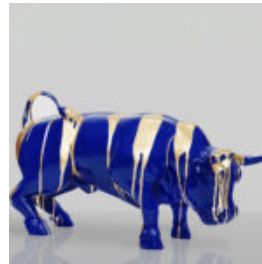

DECORATIVE FIGURE BLUE BULL - GOLD TRASH

Product Description: Blue bull in gold trash style. Material: Glass laminate PWS Size: H-45cm x...