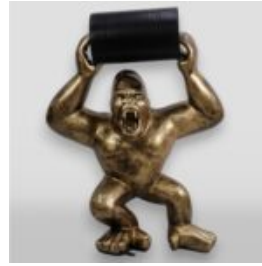

GORILLA TONO XL - PATINA

Article number:
G1-6-2

Product description:
Gorilla Tono XL - Patina

Material:
Glass laminate...