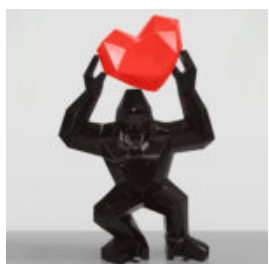

GORILLA TONO SQUARE XL - HEART

Article Number:
G1-11-6
Product Description:
Gorilla Tono Square XL - Matte black with red...