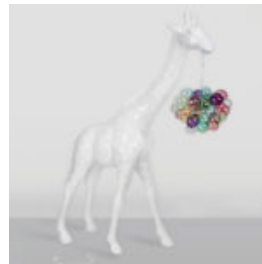

LARGE GIRAFFE 230CM LAMP - WHITE WITH SPOTS VERSION

Article Number: Giraffe Figure 230cm LAMP white
Product Description: Large 230cm giraffe, white...