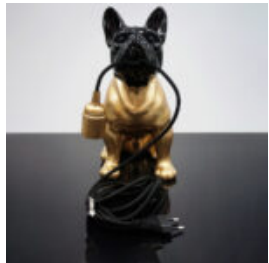

DECORATIVE FIGURE FRENCH BULLDOG LAMP - DESIGN VIII

Article Number: C200s LAMP Product Description: Golden decorative figure with a black head -...