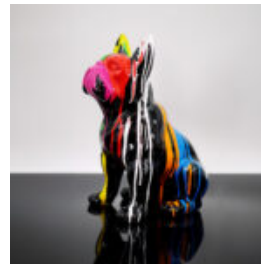

DECORATIVE FIGURINE FRENCH BULLDOG - TRASH

Article Number: C200s
Product Description: Decorative French
Bulldog Figurine - motif...