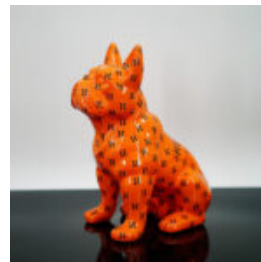

DECORATIVE FIGURINE FRENCH BULLDOG - H

Item Number:
C200s
Product Description:
Decorative French Bulldog Figurine - motif...