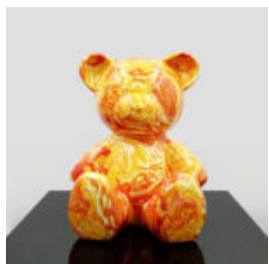

SMALL SITTING BEAR - ORANGE H

Article number:
M2-7-9
Product Description:
Small sitting bear in a ORANGE H...