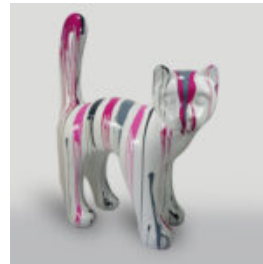

LARGE PINK TRASH CAT

Article number:
C094XLS TRASH

Product description:
Large cat in pink trash...