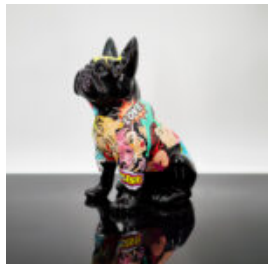

DECORATIVE FIGURINE FRENCH BULLDOG - COMICS

Article Number:
C200s
Product Description:
Decorative French Bulldog Figurine -
Comics...