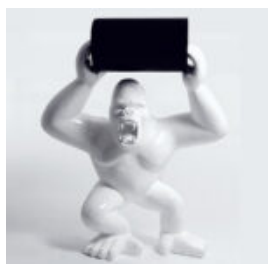

BIG FIBERGLASS GORILLA WITH BARREL

Article number:
Gwb250

Description:
Big Fiberglass Gorilla with a Barrel -...