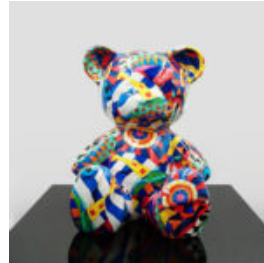

SMALL SITTING BEAR - MOSAIC

Article number:M2-7-2
Product Description:Small sitting bear in a mosaic motif.
Material:PWS...