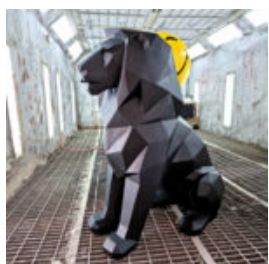

GEOMETRIC LION SCULPTURE SINGLE COLOR

Article number:
Lgmt135

Description:
Geometric Lion Sculpture - Single Color ...