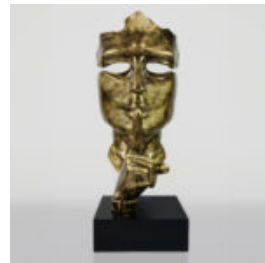

LARGE MASK ON STAND - GOLD PATINA

Article number:
M3-1-1
Product description:
Large mask on a base - gold patina
Material:
Glass...