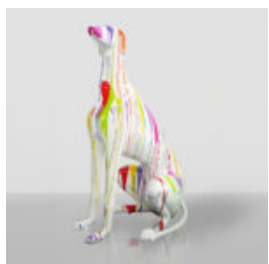

LARGE GREYHOUND DOG FIGURE - TRASH

Article Number: Greyhound XL
Product Description: Large greyhound dog figure in a trash...