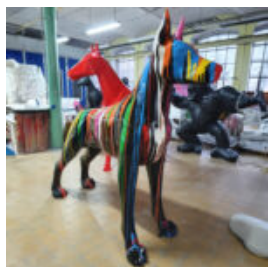

LARGE DOBERMAN COLORFUL FIBERGLASS STATUE

Notice:
Price does not include local taxes, delivery cost and retail packaging.
Minimum...