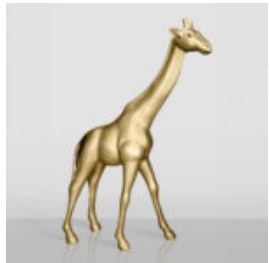

LARGE GIRAFFE 230CM - GOLD VERSION

Article Number: Giraffe figure 230cm
Product Description: Large giraffe 230cm gold...