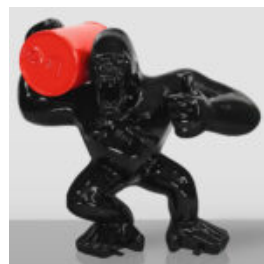

SMALL GORILLA WITH BARREL ON SHOULDER - OK

Article Number: G1-9-3 Product Description:
Small gorilla with a barrel on its shoulder...