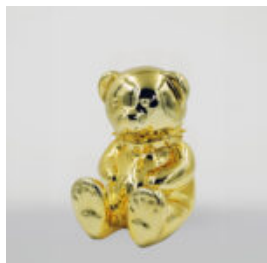

BEAR H-31 CM WITH SPIKED COLLAR IN GOLD VERSION

Article number:
M2-3-15

Product description:
31cm teddy bear with a gold-colored chrome spike...