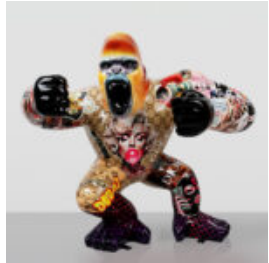

GORILLA XL - DUBAI MOTIF

Article number: G1-2-4 Product description: Gorilla XL - decorated with a Dubai motif Material:...