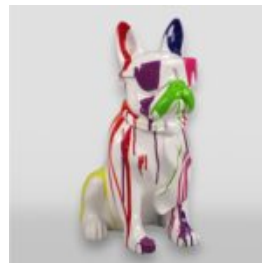

Product description:
Red Bull can - Pop art

Material:
Polyester resin - ...

SMALL BULLDOG TIE WITH GLASSES - ONE COLOR

Article number:
B1-6-2

Product description:
Medium bulldog wearing glasses - one...

MEDIUM BULLDOG WEARING GLASSES TIE - WHITE TRASH