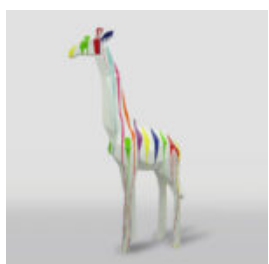

Material:
Polyester...

LARGE GEOMETRIC GIRAFFE FIGURE MADE OF LAMINATE - WHITE TRASH

article number:
S38

Product description:
Large geometric giraffe figure made of...

GORILLA TONO XL - PATINA

Article number:
G1-6-2