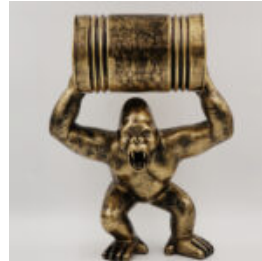

Product description:
Gorilla Tono XL - Patina

Material:
Glass laminate...

GORILLA TONO SQUARE XL - BLACK TRASH

Article number:
G1-11-4

Product description:
Gorilla Tono square XL - Black...

GORILLA TONO XS - PATINA