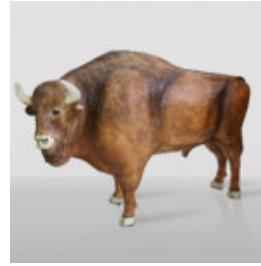

LIFE-SIZE BISON / EUROPEAN BISON FIGURE

Article Number: Bison/European Bison with
Fur
Product Description: Life-size figure of a...