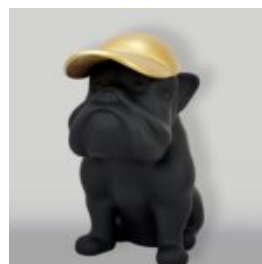

BULLDOG WITH CAP - MATTE PAINTED

Article Number:
B1-1-1
Product Description:
Bulldog with Cap - Painted
Material:
Glass...