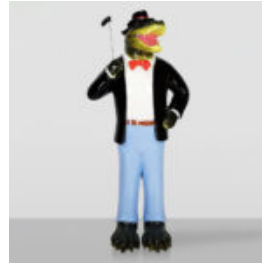

DECORATIVE FIGURE STANDING CROCODILE IN A SUIT

Item Number: GarniturKrokodyl Product Description: Large standing crocodile golfer in a suit...

DECORATIVE FIGURINE STANDING GIRAFFE IN A SUIT

Article Number: GarniturZyrafa Product Description: Large standing giraffe in a suit with a...