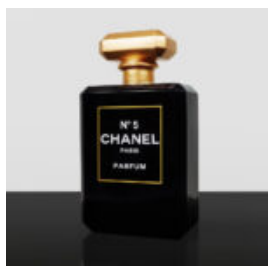

DECORATIVE FIGURE PERFUME BOTTLE - CH

Article Number: Perfum Product Description: Perfume Bottle - Ch motif Material: PWS glass...