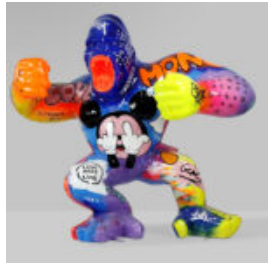

...

BIG GORILLA WITH A BARREL - LOONEY TUNES

Article number:

G1-5-4

Product description:

Large gorilla with a barrel - Looney...

LARGE GORILLA - POP ART

Article number:
G1-1-3