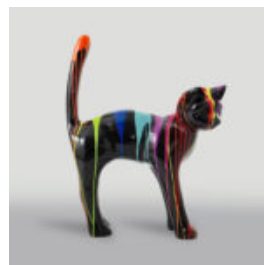

CAT DECORATION FIBERGLASS SCULPTURE - MIDDLE SIZE

Article number:
C094M

Description:
Middle size cat sculpture.
...

LIFE SIZE REALISTIC UNICORN FIBERGLASS 3D FIGURE

Article number:
f039j.

Description:
Unicorn life size sculpture.
...