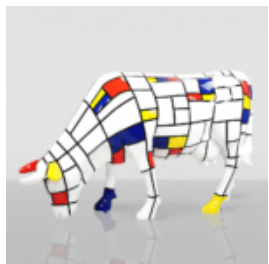

LARGE FIGURE – BLUE COW HAND-PAINTED WITH ARTISTIC PATTERNS

Article number:
Blue Cow Hand-Painted in Artistic Patterns
Product description:
Smooth cow...

DECORATIVE FIGURINE – LARGE SCROOGE MCDUCK

Product Description: Large decorative figurine of Scrooge McDuck. Material: PWS glass laminate...

DECORATIVE FIGURE – SMALL SCROOGE MCDUCK WITH MONEY BAGS

Product Description:
A small decorative figure of Scrooge McDuck holding bags of money. ...

LARGE FIGURE – HAND-PAINTED COW WITH MONDRIAN MOTIF

Item number:
Mondrian Cow
Product description:
Smooth cow of natural size, hand-painted. ...