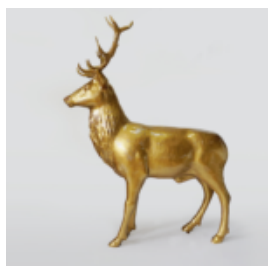

DECORATIVE 3D FIGURE - BIG RED DEER

Article Number:
F006 Red
Product Description:
Life-size Deer
Material:
Glass Laminat...