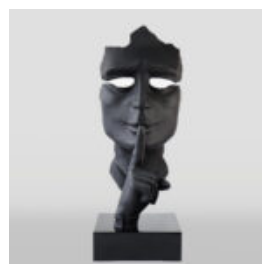

LARGE GOLDEN BASE MASK

Article number:
M3-1-7
Product description:
Large mask on a stand
Material:
Glass laminate...

MASK ON BASE PORCELAIN MOTIF.

Article Number:
M3-1-13
Product Description:
Mask based on, entirely made using foil wrapping...