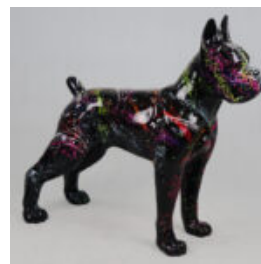

STANDING DOG BOXER L - SPLASH BLACK

Item number:
B1-C198b
Product description:
Standing Boxer L - Splash...