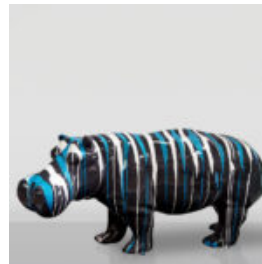

3D FIGURE MADE OF LAMINATE - LIFE-SIZE HIPPOPOTAMUS - TRASH

Article number: GC209
Product description: 3D Figure - Life-size hippopotamus made in the...