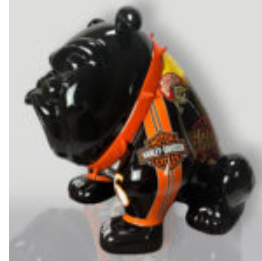

DOG BULLDOG AVELLA 55 CM - HARLEY 2

Article number:
B1-12-25
Product description:
Bulldog Avella dog made using the foil wrapping...