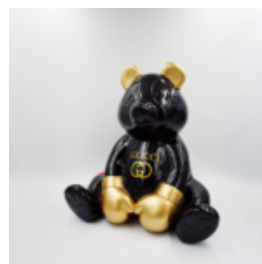

PANDA G

Article number:
Panda G

Product description:
Panda G

Material:
Polyester resin -...