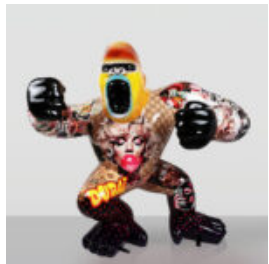

LARGE GORILLA XL – DUBAI THEME

Article Number:
G1-1-10
Product Description:
Large Gorilla XL – wrapped in a Dubai-
themed...