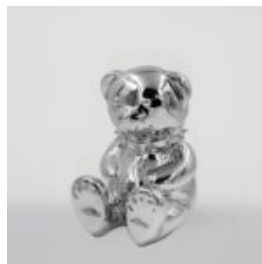

LARGE GIRAFFE 230CM WHITE VERSION

Article Number:
Giraffe Figure 230cm
Product Description:
Large giraffe 230cm white...

LARGE GIRAFFE 230CM COLOR ZEBRA

article number:
Figure Giraffe 230cm

Product description:
Large giraffe 230cm white,...