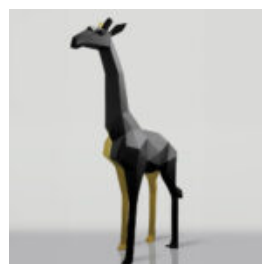

LARGE GEOMETRIC GIRAFFE FIGURE MADE OF LAMINATE - GOLD/BLACK

Article Number: S39
Product Description: Large geometric giraffe figure made of laminate -...