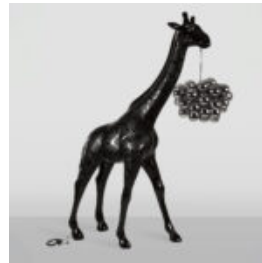

DECORATIVE FIGURINE - LARGE SCISSORS

Article Number: Scissors
Product Description: Decorative figurine of scissors and a comb on a...

LARGE GIRAFFE 230CM LAMP - BEIGE VERSION WITH SPOTS

Article Number: Giraffe Figure 230cm LAMP cream
Product Description: Large giraffe 230cm,...

PINK "FINGER ON LIPS" MASK

Article Number: M3-2-7
Product Description: Pink Face Figure - Mask with Finger
Material: PWS...

BLUE "FINGER ON LIPS" MASK

Article Number: M3-2-5
Product Description: Blue Face Figure - Mask with Finger
Material: PWS...

LARGE MASK ON STAND - BLUE / GOLDEN TRASH

Article Number: M3-6-1
Product Description: Large blue mask with a hand on a stand, finished...

LARGE GIRAFFE 230CM - FLUORESCENT YELLOW VERSION

Article Number: Giraffe Figure 230cm fluo
Product Description: Large giraffe 230cm in...