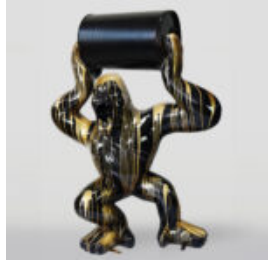

LARGE GORILLA FIGURE WITH GOLDEN TRASH BARREL

Article Number:
G1-5-3
Product Description:
Large black gorilla in golden trash version with...