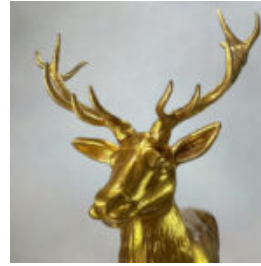

3D DECORATIVE FIGURE - LARGE DEER WITH GOLD GLITTER

Article Number:F006 + glitter Product Description:Life-size deer in gold with glitter...