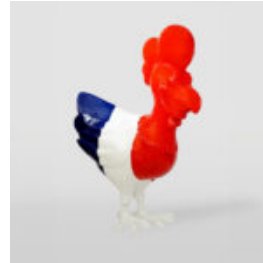

LARGE DECORATIVE ROOSTER FIGURE IN THREE COLORS H-190CM

Article number:

Product description:
Large decorative figure of a rooster in blue, red, and...