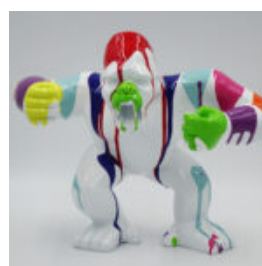

GORYL XS - TRASH

Article number:
G1-4-2

Product description:
Gorilla XS - trash

Material:
Polyester resin -...