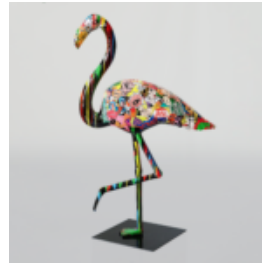

DECORATIVE FLAMINGO 3D FIGURE - POP ART

Article number:
F2-1-2

Product description:
Decorative flamingo 3D figure - pop art
Includes...

LARGE LIFE-SIZE GIRAFFE FIGURE - WHITE

Article number:
F041 - white
Product description:
Large life-size giraffe...