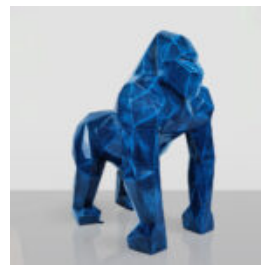

GORILLA SQUARE – BLUE PATINA

Article Number: G1-16-1 Product Description:
Square LOW POLY Gorilla – in blue patina...