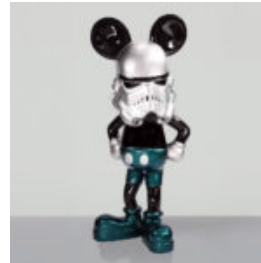

DECORATIVE FIGURINE STORMTROOPER MOUSE GREEN

Article Number:
Green Stormtrooper
Product Description:
Decorative figurine Stormtrooper...