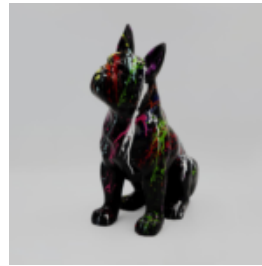

BOSTON BULLDOG M - BLACK TRASH

Article number:
B1-11-2

Product description:
Bulldog Boston M - black...