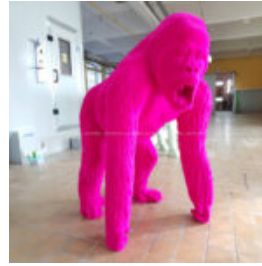

LARGE 3D FLOCKED FIBERGLASS GORILLA FIGURE

Article number:
Large 3d flocked fiberglass gorilla figure.

Description:
...