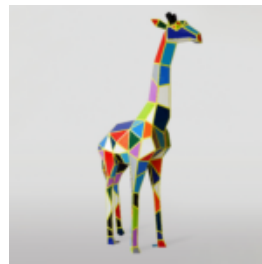

DECORATIVE FLAMINGO 3D FIGURE - POP ART

Article number:
F2-1-2

Product description:
Decorative flamingo 3D figure - pop art
Includes...

LARGE LIFE-SIZE GIRAFFE FIGURE - WHITE

Article number:
F041 - white
Product description:
Large life-size giraffe...