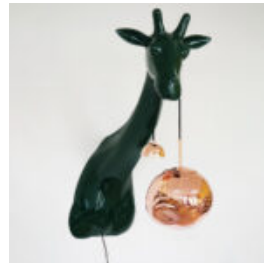

DECORATIVE LAMP GIRAFFE ON THE WALL

Article Number: Wall Lamp - Giraffe Product Description: Large decorative giraffe lamp mounted...