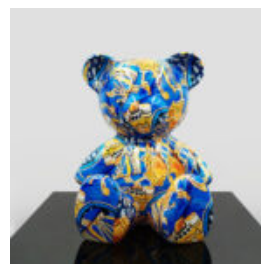

SMALL SITTING BEAR - BLUE H

Article number:
M2-7-10
Product Description:
Small sitting bear in a BLUE H...