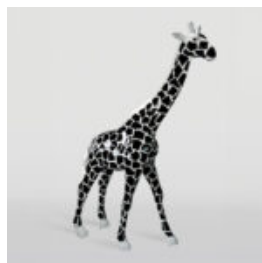

LARGE GIRAFFE 230CM PATCH VERSION

article number:
Figure Giraffe 230cm

Product description:
Large giraffe 230cm white...