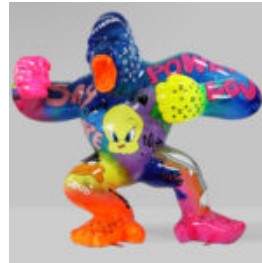

BIG GORILLA - LOONEY TUNES

Article number:
G1-1-2

Product description:
Large gorilla - Looney Tunes

Material:
Glass...