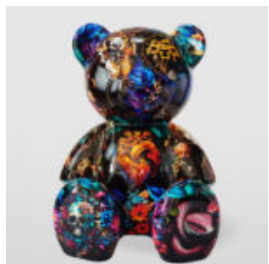

LARGE SITTING BEAR - INDIAN THEME

Article number:
M2-5-6
Product description:
Large sitting bear with an India theme, made using...