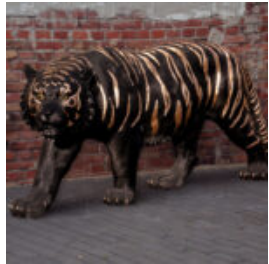

BLACK STANDING TIGER - GOLDEN TRASH

Article number:
S94

Product description:
Black tiger standing - golden trash

Material:
Glass...