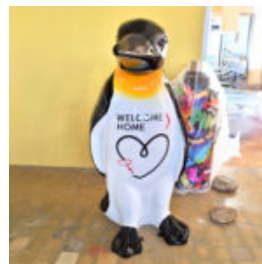

LARGE FIBERGLASS PENGUIN FIGURE - 170CM

Notice:
Price does not include local taxes, delivery cost and retail packaging.
Minimum...