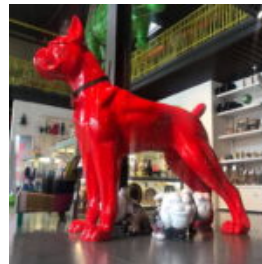

BIG FIBERGLASS BOXER DOG - SINGLE COLOR

Article number:
C198XL

Description:
Big Fiberglass Boxer Dog Figure - Single...