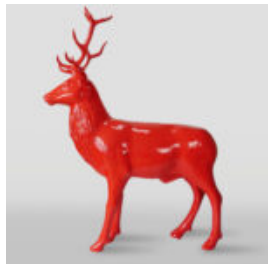

ENGLISH BULLDOG RESIN FIGURE - SINGLE COLOR.

Article number:
C171

Description:
English Bulldog Resin Figure - Single...

DONKEY DECORATION RESIN FIGURE - SINGLE COLOR EDITION

Article number:
C192

Description:
Donkey Decoration Resin Figure - Single...