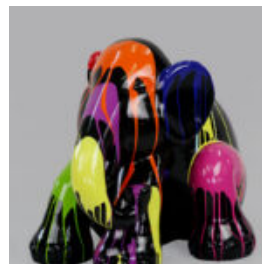

SITTING ELEPHANT L - BLACK TRASH

Article number:
S3-4-2

Product description:
Sitting elephant L - black...