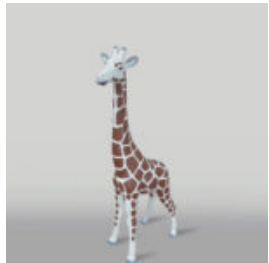

Article number:
Small Greyhound Seated Sculpture.

Description:
Fiberglass...

RESIN HANDMADE GIRAFFE SCULPTURE H-100CM

Article number:
Giraffe figure 100cm.

Description:
Resin Handmade Giraffe...

LARGE FIBERGLASS PENGUIN STATUE - NATURAL COLORS.