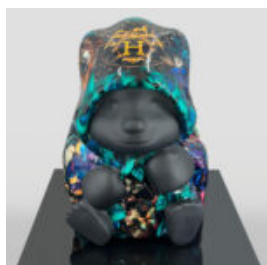

INDIAN-THEMED PANDA

Article number: Panda Indie

Product description: Panda made using the technique of wrapping...