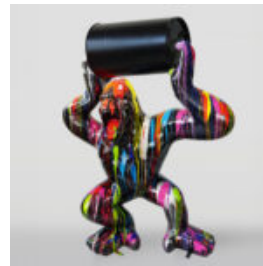

DUŻY GORYL Z BECZKĄ - TRASH

Numer artykułu:
G1-5-7

Opis produktu:
Duży goryl z beczką -...