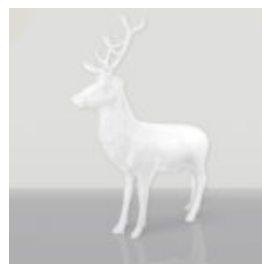

3D DECORATIVE FIGURE - LARGE WHITE DEER

Article Number: F006
Product Description: Life-size deer crafted in white color.
Material: PWS...