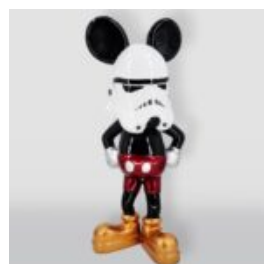

DECORATIVE FIGURE WHITE STORMTROOPER MOUSE

Article Number:
White Stormtrooper Mouse
Product Description:
Decorative figure Stormtrooper...