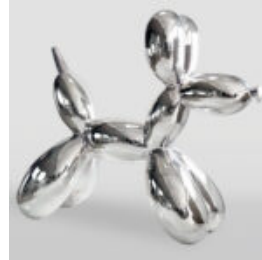

LARGE BALLOON DOG - SILVER CHROME

article number:
B2-1-5
Product description:
Large balloon dog - silver chrome
...