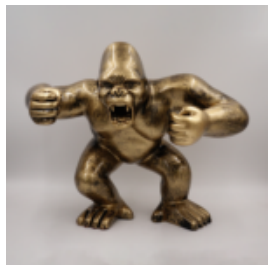

GORILLA S - PATINA

Article number:
G1-8-1

Product description:
Gorilla S - patina

Material:
Polyester resin -...