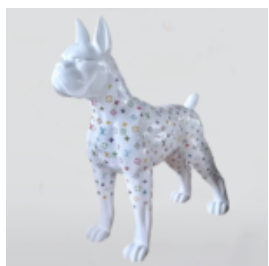

LARGE BOXER DOG FIGURINE - MONOGRAM

Item Number: B1-C198xl
Product Description: Large Boxer dog figurine - monogram
Material:...