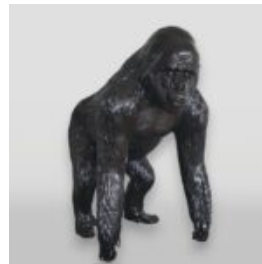

FIBERGLASS GORILLA LARGE HANDMADE STATUE - SINGLE COLOR

Article number:
gorilla

Description:
Fiberglass Gorilla Large Handmade Statue...