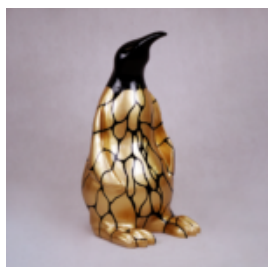

Material:
Polyester resin -...

HIPPO 40CM - ONE COLOR

Article number:
S52

Product description:
Hippo 40cm - One color

Material:
Polyester resin -...

PENGUIN 100 CM - GOLDEN PATCHES

Article number:
P3-1-5

Product description:
Penguin 100 cm - golden patches