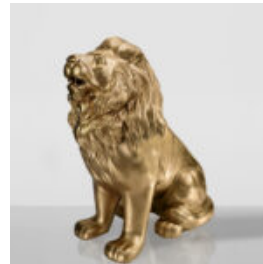

DECORATIVE SITTING LION FIGURE - GOLD

Article Number:
Sitting Lion - Gold

Product Description:
Decorative figure of a sitting lion...