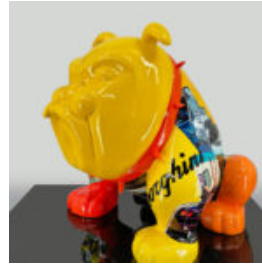

EXCLUSIVE BULLDOG AVELLA - LAMBORGHINI FIGURE

Article Number:
B1-12-28
Product Description:
Bulldog Avella figure completely wrapped in...