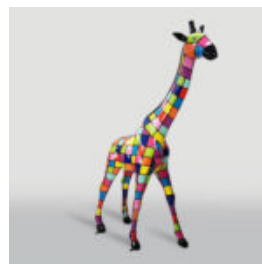

Article Number:
Theme 7
Product Description:
911 car doors - made using foil wrapping...

LARGE GIRAFFE 230CM - SMARTIE VERSION

Article Number:
Giraffe Figure 230cm
Product Description:
Large giraffe 230cm hand-painted in...