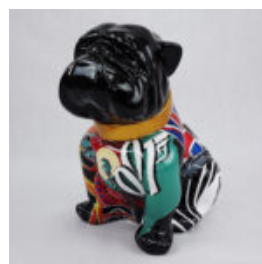

BULLDOG ANGELO 60CM DOG - LA CASA DE PAPEL

article number:
B1-14-43
Product description:
Bulldog Angelo covered with the pattern...

BULLDOG ANGELO 40CM DOG - POP ART

article number:
B1-15-6
Product description:
Bulldog Angelo covered with POP ART...

BULLDOG ANGELO 60CM DOG - POP ART

article number:
B1-14-6
Product description:
Bulldog Angelo covered with POP ART...

BULLDOG ANGELO 40CM DOG - JAMES BOND

article number:
B1-15-11
Product description:
Bulldog Angelo covered with James Bond...