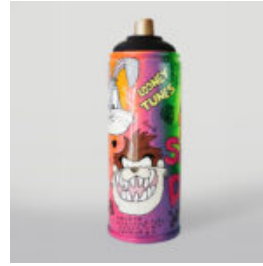

DECORATIVE FIGURE LARGE SNAIL - PATINA

Article Number:
S1-2-2
Product Description:
Large Decorative Figure Snail -...

DECORATIVE FIGURE LARGE SNAIL - TRASH

Article Number:S1-2-1
Product Description:Large Decorative Figure Snail - Trash
Material:Glass...

GRAFFITI-THEMED SPRAY

Article number:
S3-1-2

Product description:
Large spray painted with a graffiti motif...

LOONEY TUNES-THEMED SPRAY

Article number:
S3-1-1

Product description:
Large spray painted artwork in Looney Tunes motif....