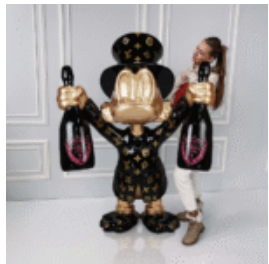

DECORATIVE FIGURINE – LARGE SCROOGE MCDUCK

Product Description: Large decorative figurine of Scrooge McDuck. Material: PWS glass laminate...