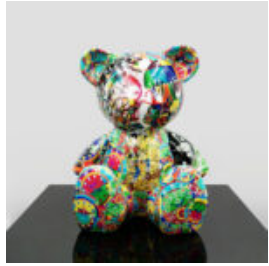

SMALL SITTING BEAR - ROLEX

Article number:
M2-7-8
Product Description:
Small sitting bear in a Rolex...