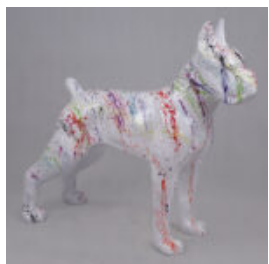

STANDING BOXER DOG L - SPLASH WHITE

Article Number:
B1-C198b
Product Description:
Standing Boxer L - Splash...