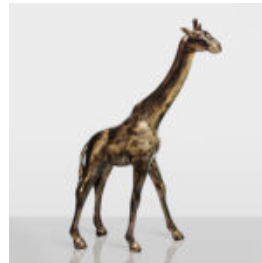

LARGE GIRAFFE 230CM - GOLD VERSION

Article Number: Giraffe figure 230cm
Product Description: Large giraffe 230cm gold...

LARGE GIRAFFE 230CM PATINA VERSION

Article number: Giraffe figure 230cm
Product description: Large giraffe 230cm patina version...