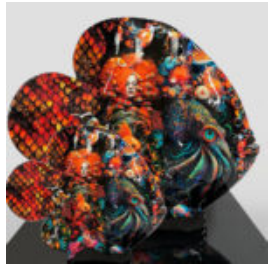

FISH XL OCEANARIA

Article Number:
R1-1-5
Product Description:
Fish XL made using the foil wrapping technique,...