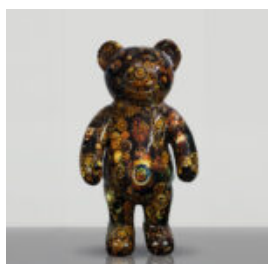

STANDING BEAR - INDUSTRIAL THEME

Article number: M2-2-4
Product description: Standing bear figurine made using the vinyl...