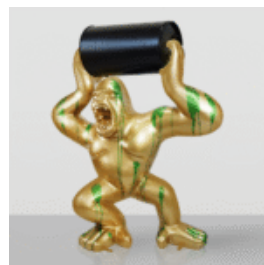

LARGE GOLDEN GORILLA WITH BARREL – GREEN TRASH

Article number:

G1-5-8

Product description:

Large golden gorilla with a barrel - Green...