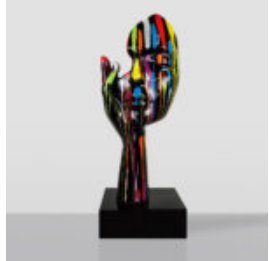

LARGE MASK WITH HAND ON BASE - BLACK TRASH

Article Number: M3-3-1
Product Description: Large black mask with a hand on a base, finished...