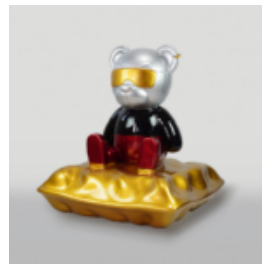

TEDDY BEAR SITTING ON A PILLOW

Article Number:
M2-6-1
Product Description:
Teddy bear with glasses sitting on a pillow...