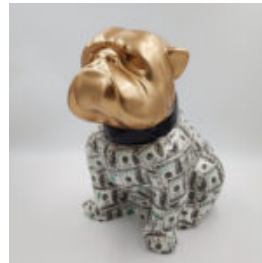

BULLDOG ANGELO 60CM DOG - DOLLARS

article number:
B1-14-36

Product description:
Bulldog Angelo covered with dollars...