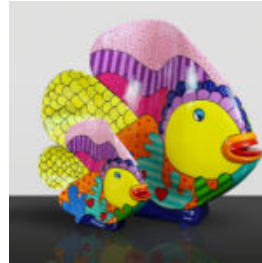

EXCEPTIONAL FISH SPARK FIGURE

Article number:R1-2-7
Product description:Exceptional hand-painted fish that adds a touch of...