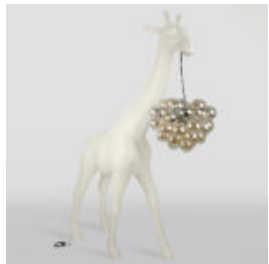

DECORATIVE FIGURINE - LARGE SCISSORS

Article Number: Scissors
Product Description: Decorative figurine of scissors and a comb on a...

LARGE GIRAFFE 230CM LAMP - BEIGE VERSION WITH SPOTS

Article Number: Giraffe Figure 230cm LAMP cream
Product Description: Large giraffe 230cm,...