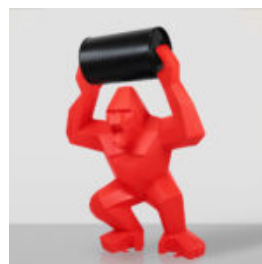

BOXER GORILLA LARGE FIGURE 180CM

Article number:
GB180

Description:
Boxer Gorilla Large Figure 180cm - Single...

BIG FIBERGLASS GORILLA WITH BARREL

Article number:
Gwb250

Description:
Big Fiberglass Gorilla with a Barrel -...