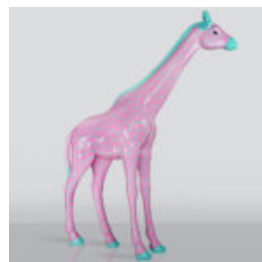

LARGE LIFE-SIZE GIRAFFE FIGURE - CELADON WITH PINK SPOTS

Item number: F041 - celadon with pink spots Product description: Large life-size giraffe...