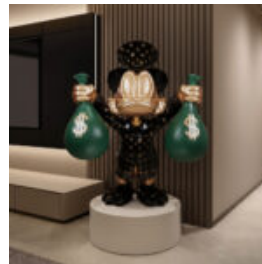

DECORATIVE FIGURE – SMALL SCROOGE MCDUCK WITH MONEY BAGS

Product Description:
A small decorative figure of Scrooge McDuck holding bags of money. ...