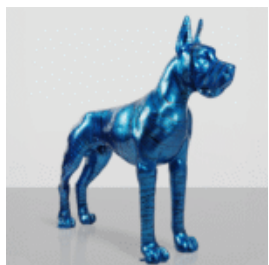

BLUE GREAT DANE COVERED IN PAINT

Item number:
Blue Great Dane - painted finish

Product description:
Blue Great Dane -...