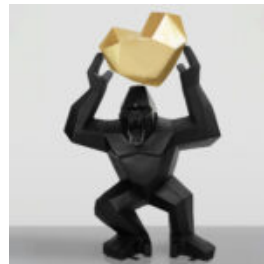

GORILLA TONO SQUARE XL - GOLDEN HEART

Article Number: G1-11-7 Product Description:
Gorilla Tono Square XL - with a golden heart...