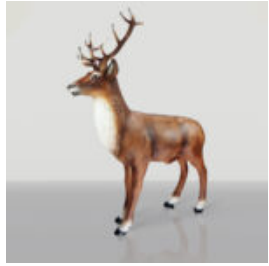

3D DECORATIVE FIGURE - LARGE DEER IN NATURAL COLORATION

Article Number:
F006
Product Description:
Life-size deer made in natural...