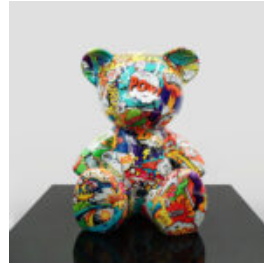

SMALL SITTING BEAR - POP ART

Article number:
M2-7-4
Product Description:
Small sitting bear in a Pop ART...