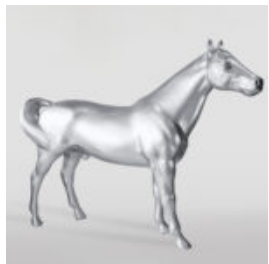

LIFE-SIZE HORSE - SILVER

Article number:
F039

Product description:
Life-size horse - silver

Material:
Glass laminate...