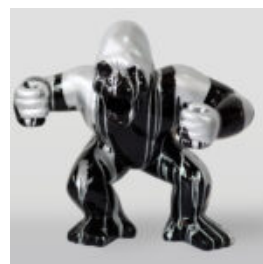

BLACK GORILLA L - SILVER TRASH

Article number:
G1-3-1

Product description:
Black gorilla L - silver trash

Material:
Polyester...