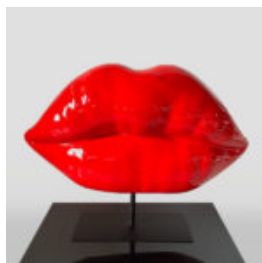

BIG RED LIPS

Article Number: RedLips Product Description: Large figure of red lips on a...