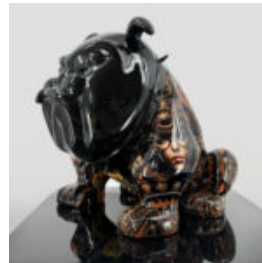

DOG BULLDOG AVELLA 55CM - INDUSTRIELL

Article Number:
B1-12-27
Product Description:
Bulldog "Avella" wrapped in industrial-themed...