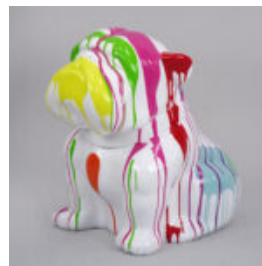

Material:...

BULLDOG ANGELO 40CM DOG - SPLASH

article number:
B1-15-27

Product description:
Bulldog Angelo Splash

Material:...

BULLDOG ANGELO 60CM DOG - TRASH

article number:
B1-14-34

Product description:
Bulldog Angelo Trash