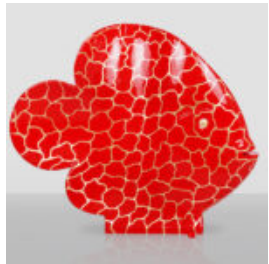

Product description:
A balloon dog large decorative figure made...

DECORATIVE FIGURE – JOKER

Product Description:
Large decorative figure of the Joker
Material:
PWS fiberglass...

LARGE MASK WITH HAND ON A BASE – RUST EFFECT

Article Number:M3-3-3
Product Description:Large mask with a hand
on a base, finished in rust...

DECORATIVE FIGURINE – LARGE BLUE SCROOGE MCDUCK

Product Description:
Large decorative figurine of Scrooge
McDuck in a blue...

RED SMART FISH

Article Number:R1-2-11
Product Description:
A unique fish that adds a touch of
character...

DECORATIVE FIGURE – LARGE SCROOGE MCDUCK WITH BAGS

Product Description:
Large decorative figure of Scrooge McDuck
holding bags of...