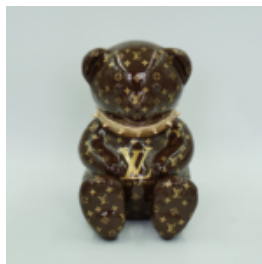

BEAR MONOGRAM H-31CM

Article number:
M2-3-6

Product description:
Bear - monogram

Material: Polyester resin -...