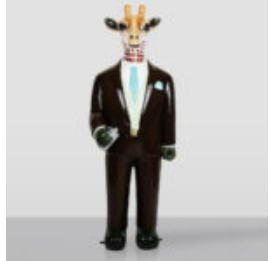

DECORATIVE FIGURE STANDING CROCODILE IN A SUIT

Item Number: GarniturKrokodyl Product Description: Large standing crocodile golfer in a suit...

DECORATIVE FIGURINE STANDING GIRAFFE IN A SUIT

Article Number: GarniturZyrafa Product Description: Large standing giraffe in a suit with a...