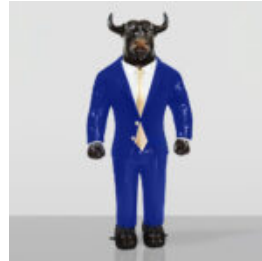

DECORATIVE FIGURE OF A STANDING BULL IN A SUIT

Article Number: GarniturByk Product Description: Large standing bull in a suit, exuding bold...