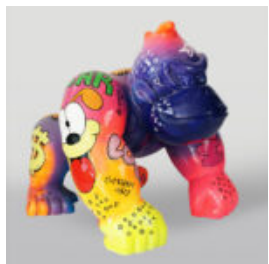

DONKEY KONG - KINGA

Numer artykułu:
G1-14-5
Opis produktu:
Donkey Kong - Kinga z motywem Garfielda i...