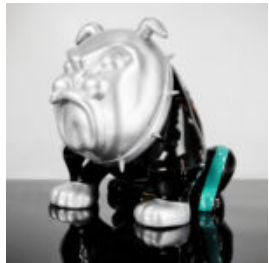

BULLDOG AVELLA DOG 55CM - PETRONAS MOTIF

Article number:
B1-12-23
Product description:
Bulldog Avella figurine made using foil...