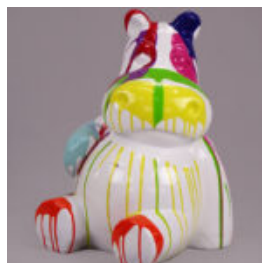

Material:
Glass...

GORYL XS - TRASH

Article number:
G1-4-2

Product description:
Gorilla XS - trash

Material:
Polyester resin -...

HIPPO 40CM - WHITE TRASH

Article number:
S50

Product description:
Hippo 40cm - white trash