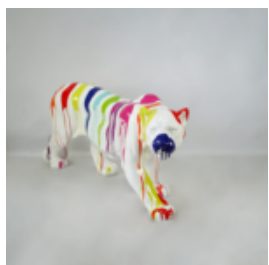

Material: Glass laminate PWS
Size:...

STANDING PANTHER NATURAL SIZE - MULTICOLOR

Article number:
P2-1-9

Product description:
Life-size standing panther - multicolor

Material:...

STANDING LIFE-SIZE PANTHER - GRAFFITI