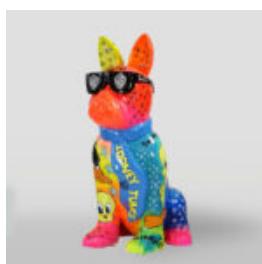

BEAR STANDING LOONEY TUNES

article number:
M2-2-1
Product description:
standing bear-Looney Tunes, hand-painted...

LARGE LIFE-SIZED GIRAFFE FIGURE - RED

Article number:
F041 - red
Product description:
Large life-sized giraffe figure -...

LARGE FIGURE OF A BULLDOG WITH A TIE AND GLASSES - LOGO

Article number:
B1-5-2
Product description:
Large figure of a bulldog with a tie and glasses,...

DONKEY KONG - RED SAILOR

Article number:
G1-14-1
Product description:
Donkey Kong - sailor in red version
Material:...