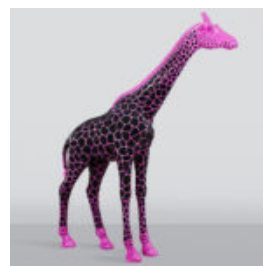

LARGE BOXER GORILLA FIGURE - POP ART

Article Number: G1-1-7 Product Description: Large gorilla - pop art Material: Glass laminate PWS...

GIRAFFE WITH CELADON SPOTS - LARGE 3D FIGURE

Article Number: GF062 Product Description: Large figure - pink giraffe with celadon spots...

LARGE GIRAFFE 230CM PINK VERSION WITH CELADON SPOTS

Item number: Giraffe figure 230cm Product description: Large giraffe 230cm pink version with...

LARGE LIFE-SIZE GIRAFFE FIGURE - PINK WITH BLACK SPOTS