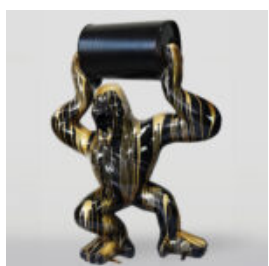

LARGE GORILLA FIGURE WITH GOLDEN TRASH BARREL

Article Number:
G1-5-3
Product Description:
Large black gorilla in golden trash version with...