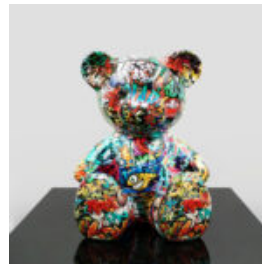

SMALL SITTING BEAR - GRAFFITI

Article number:M2-7-3
Product Description:Small sitting bear in a Graffiti motif.
Material:PWS...