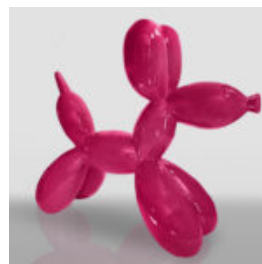

BALLOON DOG LARGE DECORATIVE FIGURE - TURQUOISE

Article Number:
B2-1-8
Product Description:
Large Dog Figure Made of...

LARGE BALLOON DOG DECORATIVE FIGURE - PINK

Article Number:
B2-1-10
Product Description:
Large Balloon Dog Figure
Material:
PWS Glass...