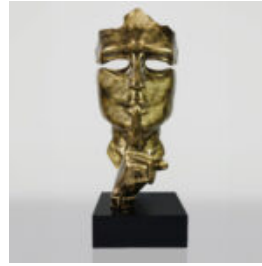

Material:
Glass...

LARGE MASK ON STAND - GOLD PATINA

Article number:
M3-1-1

Product description:
Large mask on a base - gold patina

Material:
Glass...

3D REALISTIC SIZE PANTHER IN BLUE SPOTS FIGURE

Article number:
P2-1-3