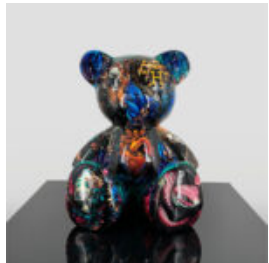

DECORATIVE FIGURE BLUE BULL - GOLD TRASH

Product Description: Blue bull in gold trash style.
Material: Glass laminate PWS
Size: H-45cm x...

FERRARI TEDDY BEAR SITTING ON A PILLOW

Article Number: M2-6-3
Product Description: Teddy bear with glasses sitting on a...

TEDDY BEAR SITTING ON A PILLOW

Article Number: M2-6-1
Product Description: Teddy bear with glasses sitting on a pillow...

SMALL SITTING BEAR - INDIA MOTIF

Article Number: M2-7-6
Product Description: Figurine of a small sitting bear made using the...