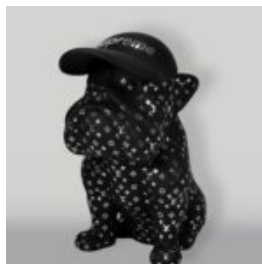

DOG BULLDOG WITH CAP - MATTE WITH CHROME

Article number: B1-1-3
Product description: Bulldog with Cap - Matte, adorned with silver...