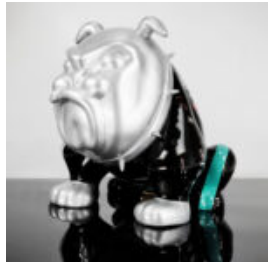

BULLDOG AVELLA DOG 55CM - PETRONAS MOTIF

Article number: B1-12-23
Product description: Bulldog Avella figurine made using foil...