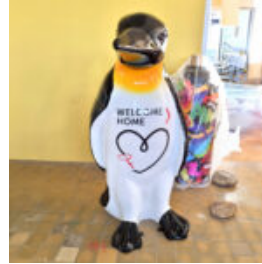

LIFE SIZE FIBERGLASS CAMEL FIGURE

Article number:
f053

Description:
Life size fiberglass camel figure.

LARGE FIBERGLASS PENGUIN FIGURE - 170CM

Notice:
Price does not include local taxes, delivery cost and retail packaging.
Minimum...