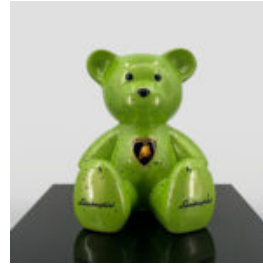

THE SMALL BEAR SITTING WITH THE LOGO

Article number:
M2-7-1

Product description:
Small green bear sitting with logo splattered...