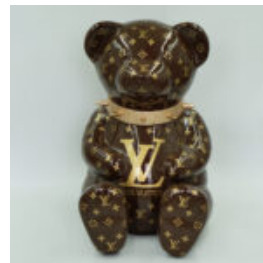

BEAR MONOGRAM H-45CM

Article number:
M2-4-6

Product description:
Bear - monogram

Material: Polyester resin - ...