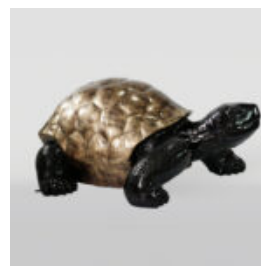

LARGE FIGURE OF A WALKING TURTLE - GOLD PATINA

Article Number:
Z2-2-2
Product Description:
Large figure of a walking turtle - gold...