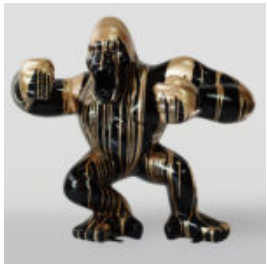

BLACK GORILLA XL - GOLDEN TRASH

Article number:
G1-2-1
Product description:
Black gorilla XL - golden...