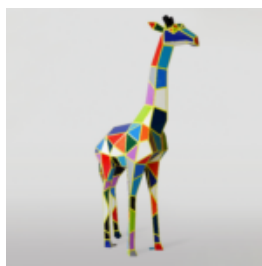

A LARGE GEOMETRIC GIRAFFE FIGURE FROM LAMINATE - ARLECCHINO

article number:
S39ar

Description:
A Large Geometric Giraffe Figure From
Laminate -...