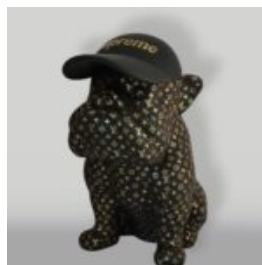

BULLDOG DOG WITH CAP - MATTE WITH GOLDEN LOGO

Article number:
B1-1-8
Product description:
Bulldog with Cap - Matte, adorned with golden...