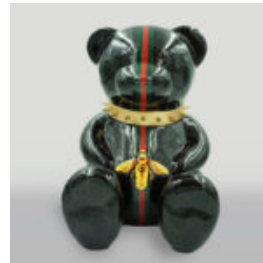

Article number:
Z2-1-4

Product description:
Turtle in a helmet with monogram - pink...

BEAR H. H-45CM

Article number:
M2-4-1

Product description:
Bear H

Material: Polyester resin - cast

Size:...

BLACK G BEAR H-45CM