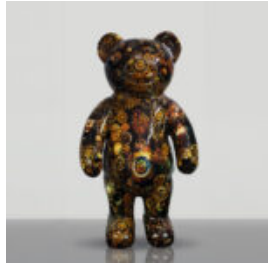

STANDING BEAR - INDUSTRIAL THEME

Article number:
M2-2-4
Product description:
Standing bear figurine made using the vinyl...