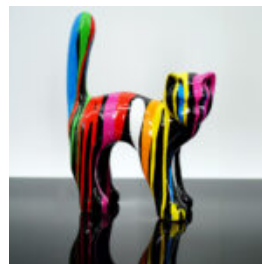

DECORATIVE FIGURINE SMALL STANDING CAT - TRASH

Article number:C094a
Product description:Small decorative cat figure - in the trash...