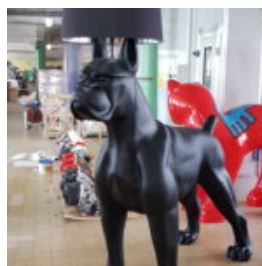

BOXER DOG FIBERGLASS INDOOR LAMPS - SINGLE COLOR

Article number:
C198XL-L

Description:
Boxer Dog Fiberglass Indoor Lamps - ...