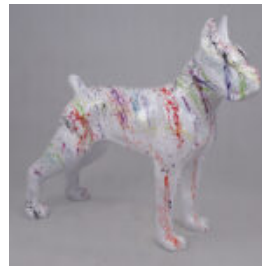

Material:
Polyester...

STANDING BOXER DOG L - GOLDEN PATINA

Article number:
B1-C198b
Product description:
Standing Boxer L - Golden...

STANDING DOG BOXER L - SPLASH BLACK

Item number:
B1-C198b
Product description:
Standing Boxer L - Splash...