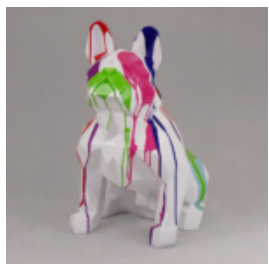

SITTING BULLDOG SQUARE DOG - WHITE TRASH

Article number:
B1-9-2

Product description:
Sitting Bulldog Square - white...