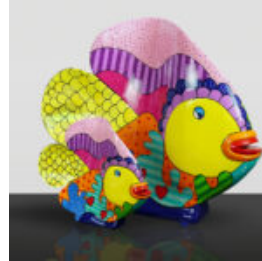

UNIQUE SMALL FIGURE FISH SPARK

Article Number: R1-3-1 Product Description: Unique hand-painted fish that adds a touch of color...