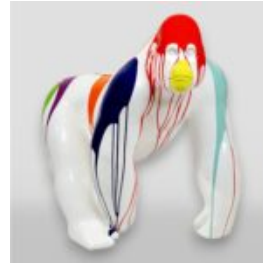

GORILLA JUNGLE - WHITE TRASH

Article number:
G1-10-1

Product description:
Gorilla Jungle - white trash

Material:
Glass...