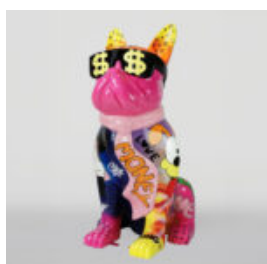

LARGE LIFE-SIZED GIRAFFE FIGURE - MONDRIAN

Article number:
F041 - Mondrian
Product description:
Large life-sized giraffe figure -...

A LARGE LIFE-SIZE GIRAFFE FIGURE - SMARTIE

Article Number:
F041 - Smartie
Product Description:
Large life-size giraffe figure,...

LARGE FIGURE OF A BULLDOG WITH A TIE AND GLASSES - NO.5

Article number:
B1-5-3
Product description:
Large figure of a bulldog with a tie and glasses,...

PIES DUŻA FIGURA BULLDOGA Z KRAWATEM W OKULARACH - KINGA