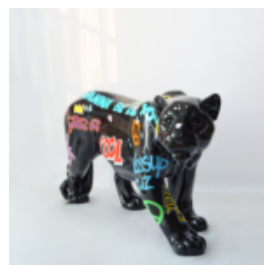

STANDING LIFE-SIZE PANTHER - GRAFFITI

Article number:
P2-1-9

Product description:
Life-size standing panther - graffiti

Material:...