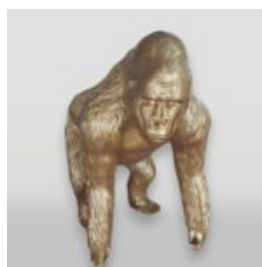

FIBERGLASS 3D GORILLA MODEL WITH CLOSED MOUTH

Article number:
Gorilla Closed Mouth

Description:
Closed Mouth Gorilla...