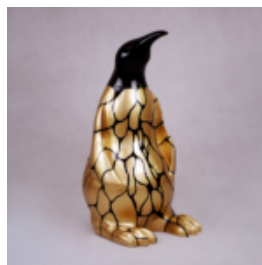

Article number:
S52

Product description:
Hippo 40cm - One color

Material:
Polyester resin -...

PENGUIN 100 CM - GOLDEN PATCHES

Article number:
P3-1-5

Product description:
Penguin 100 cm - golden patches

Material:
Glass...