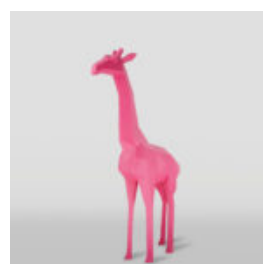

SMALL FIGURE GEOMETRIC GIRAFFE PINK

Article Number:
140GeometricGiraffe
Product Description:
Pink Geometric...