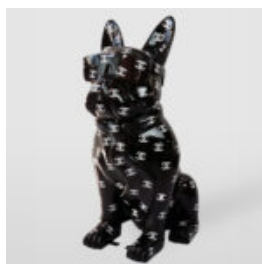

LARGE FIGURE OF A BULLDOG WITH A TIE AND GLASSES - LOGO

Article number:
B1-5-2
Product description:
Large figure of a bulldog with a tie and glasses,...