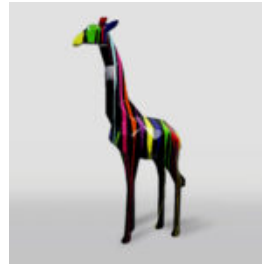

LARGE GEOMETRIC GIRAFFE FIGURE MADE OF LAMINATE - BLACK TRASH

article number:
S37

Product description:
Large geometric giraffe figure made of...