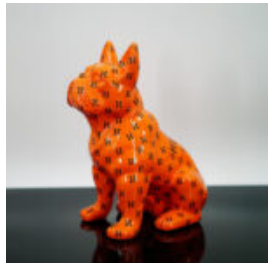

DECORATIVE FIGURINE FRENCH BULLDOG - H

Item Number:
C200s
Product Description:
Decorative French Bulldog Figurine - motif...