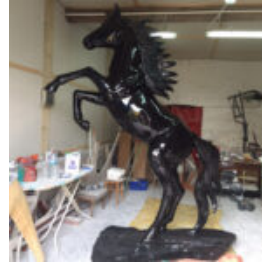

Article number:
f039j.

Description:
Unicorn life size sculpture.

...

LARGE ENGLISH BULLDOG FIBERGLASS SCULPTURE - SINGLE COLOR

Article number:
F099

Description:
Large English bulldog fiberglass sculpture - ...