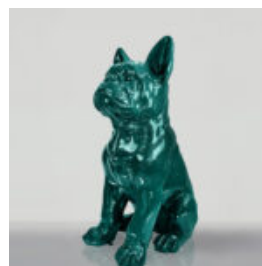

DOG LARGE FRENCH BULLDOG FIGURINE "JUKI" - GREEN

Article number:B1-2-6
Product description:Large French Bulldog Figurine "Juki" -...