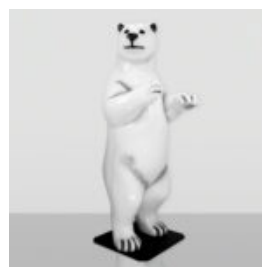

STANDING BEAR 180 CM - ONE COLOR

Article number:
M1-1-1

Product description:
Standing bear 180 cm - one color

Material:
Glass...