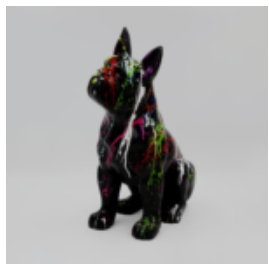

BOSTON BULLDOG M - BLACK TRASH

Article number:
B1-11-2

Product description:
Bulldog Boston M - black...