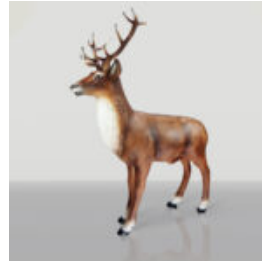

3D DECORATIVE FIGURE - LARGE DEER IN NATURAL COLORATION

Article Number:
F006
Product Description:
Life-size deer made in natural...