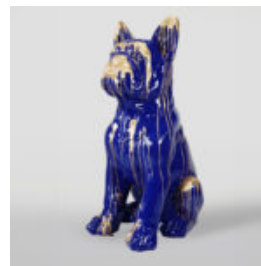

Material:
Glass laminate...

LARGE LIFE-SIZED GIRAFFE FIGURE - SEAFOAM

Article Number:
F041 - seafoam

Product Description:
Large life-sized giraffe...

BOXER GORILLA

Product description:
Boxing gorilla - 1 color.
Finish: 1 color + varnish...