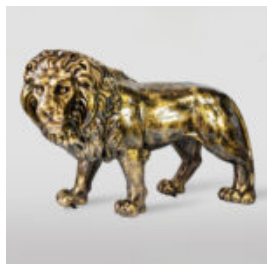

STANDING LION - GOLD PATINA

Article number:
s93-2
Product description:
Standing lion - patina
H- 125cm L -...