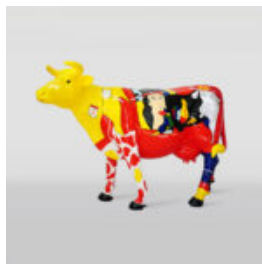

COW WITH PICASSO MOTIF

Article number:
K1-1-2
Product description:
Life-size cow with Picasso...