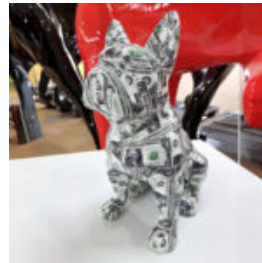

SMALL RESIN BULLDOG SCULPTURE / HAND MADE POP-ART FIGURINE

Notice:
Price does not include local taxes, delivery cost and retail packaging.
Minimum...