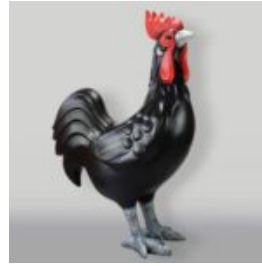

LARGE BLACK ROOSTER FIGURE

Article Number:
Rooster - Black
Product Description:
Large Black Rooster Figure - Matte or...