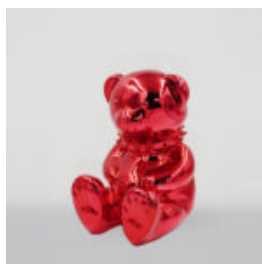

BEAR H-31 CM WITH SPIKED COLLAR IN RED VERSION

Article number:
M2-3-17
Product description:
31cm teddy bear with a red chrome studded...