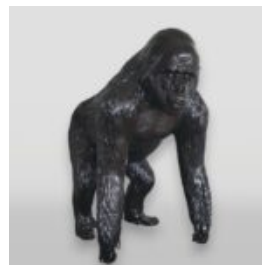

LARGE RABBIT FIBERGLASS STATUE - SINGLE COLOR

Article number:
GC210

Description:
Large Rabbit Fiberglass Statue - Single...

FIBERGLASS GORILLA LARGE HANDMADE STATUE - SINGLE COLOR

Article number:
gorilla

Description:
Fiberglass Gorilla Large Handmade Statue...