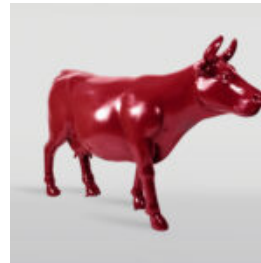

LARGE COW FIGURE - MONOCHROME

Article number:
K1-1-1
Product description:
Life-sized smooth cow.
Available in any color...