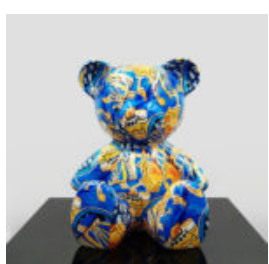

SMALL SITTING BEAR - BLUE H

Article number: M2-7-10 Product Description: Small sitting bear in a BLUE H...