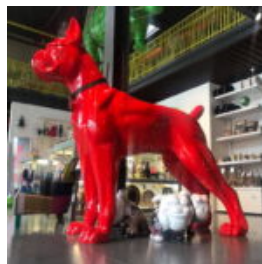

Description:
Large Fiberglass...

FIBERGLASS 3D GORILLA MODEL WITH CLOSED MOUTH

Article number:
Gorilla Closed Mouth

Description:
Closed Mouth Gorilla...

LIFE SIZE FIBERGLASS LARGE ELEPHANT STATUE

Notice:
Price does not include local taxes, delivery cost and retail packaging.
Minimum...