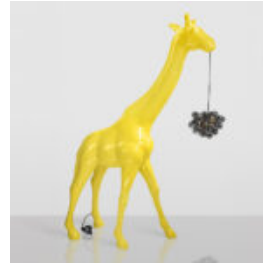

THE SMALL BEAR SITTING WITH THE LOGO

Article number:
M2-7-1

Product description:
Small green bear sitting with logo splattered...

PORSCHE TEDDY BEAR SITTING ON A PILLOW

Article Number:
M2-6-2
Product Description:
Teddy bear with glasses sitting on a...

LARGE GIRAFFE 230CM LAMP - YELLOW VERSION

Article number:
Giraffe figure 230cm LAMP
Product description:
Large giraffe 230cm yellow...

LARGE LIFE-SIZE GIRAFFE FIGURE - BLACK WITH GOLD SPOTS

Article Number:
F041 - black with gold spots
Product Description:
Large life-size black...