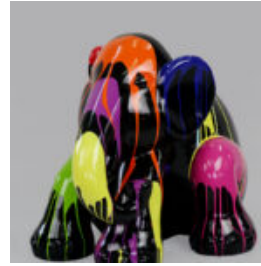

SITTING ELEPHANT L - BLACK TRASH

Article number:
S3-4-2

Product description:
Sitting elephant L - black...