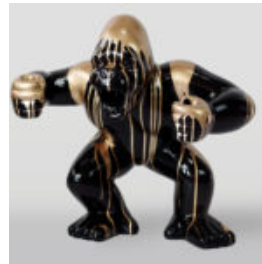

BLACK GORILLA L - GOLDEN TRASH

Article number:
G1-3-2
Product description:
Black gorilla L - golden trash
Material:
Polyester...