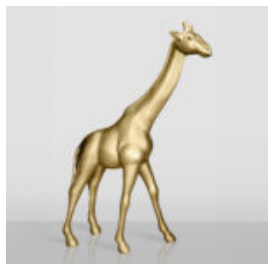

DOG MEDIUM FIGURE OF BULLDOG WITH TIE AND GLASSES - NO.5 BLACK

Article Number:B1-28-2
Product Description:
Large bulldog figure with tie and glasses,...

3D FIGURE - LIFE-SIZE ELEPHANT

Article Number:
F052.
Product Description:
Large elephant made of glass laminate in natural...

LARGE GIRAFFE 230CM - GOLD VERSION

Article Number:Giraffe figure 230cm
Product Description:Large giraffe 230cm gold...

LARGE GIRAFFE 230CM PATINA VERSION

Article number: Giraffe figure 230cm
Product description: Large giraffe 230cm patina version...