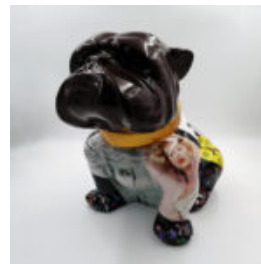

BULLDOG ANGELO 40CM DOG - MUSTACHE

article number:
B1-15-4

Product description:
Bulldog Angelo wrapped in Mustache...

BULLDOG ANGELO 60CM DOG - MUSTACHE

article number:
B1-14-4

Product description:
Bulldog Angelo wrapped in Mustache...