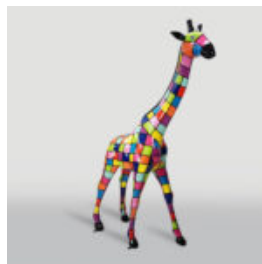

MEDIUM BULLDOG FIGURE WITH TIE AND GLASSES - LOONEY TUNES

Article Number:
B1-28-5
Product Description:
Dog figure with tie and glasses. Hand-painted...

LARGE GIRAFFE 230CM - SMARTIE VERSION

Article Number:
Giraffe Figure 230cm
Product Description:
Large giraffe 230cm hand-painted in...