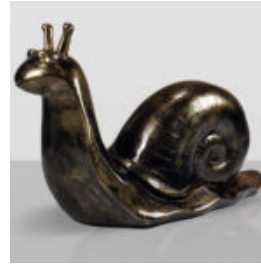

DECORATIVE FIGURE LARGE SNAIL - PATINA

Article Number:
S1-2-2
Product Description:
Large Decorative Figure Snail -...