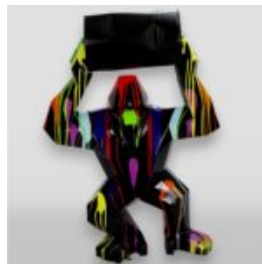

GORILLA TONO SQUARE XL - BLACK TRASH

Article number:
G1-11-4

Product description:
Gorilla Tono square XL - Black...