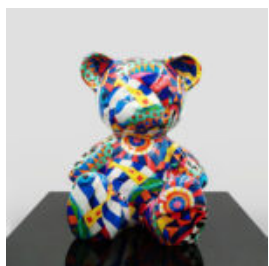

SMALL SITTING BEAR - MOSAIC

Article number:M2-7-2
Product Description:Small sitting bear in a mosaic motif.
Material:PWS...