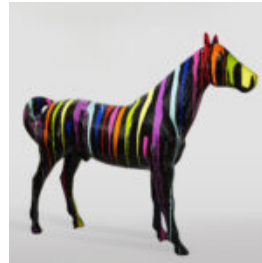

COLORFUL LIFE-SIZE STATUE OF A HORSE BLACK TRASH

Article number:
F039tr
Product description:
Colorful life-size statue of a horse - black...