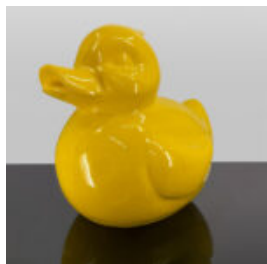

HIPPOPOTAMUS LARGE FIBERGLASS OUTDOOR FIGURE

Article number:
GC209

Description:
Hippopotamus Large Fiberglass Figure -...

SMALL CAT RESIN HANDMADE DÉCOR FIGURINE

Article number:
C094A

Description:
Small Cat Resin Handmade Figurine -...