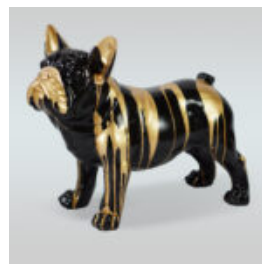

JUKI L DOG - STANDING BLACK TRASH BIN

Article number:
B1-4-5

Product description:
Juki L - standing black trash

Material:
Polyester...