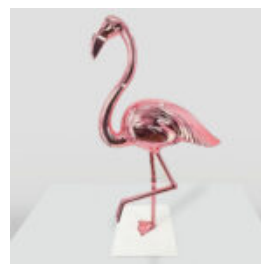

LARGE BULLDOG FIGURE WITH A TIE AND GLASSES - IN A NAVY JACKET

Article number:
B1-5-11

Product description:
Large figure of a bulldog with a tie and glasses,...

LARGE FIGURE OF A BULLDOG WITH A TIE AND GLASSES - NO.5 BLACK

Article number:
B1-5-10

Product description:
Large figure of a bulldog with a tie and glasses,...

NATURAL STANDING TIGER - GRAY

Article number:
S94

Product description:
Natural standing tiger - grey

Material:
Glass...

DECORATIVE 3D FLAMINGO FIGURE - CHROMED

Article Number:
F2-1-3
Product Description:
Decorative flamingo figure - chrome...

LARGE DECORATIVE FIGURE SNAIL - SMARTIE

Article number:
S1-1-2
Product description:
Large Decorative Figure Snail -...