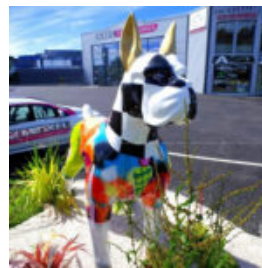

BOXER DOG FIGURE STANDING - POP -ART EDITION

Notice:
Price does not include local taxes, delivery cost and retail packaging.
Minimum...