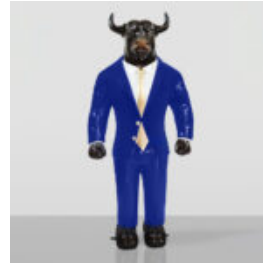

DECORATIVE FIGURE OF A STANDING BULL IN A SUIT

Article Number:GarniturByk Product Description:Large standing bull in a suit, exuding bold...