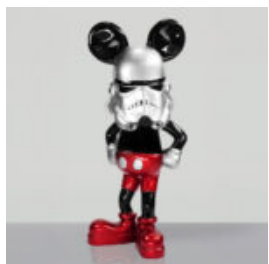

LARGE GIRAFFE 230CM LAMP - YELLOW VERSION

Article number:
Giraffe figure 230cm LAMP
Product description:
Large giraffe 230cm yellow...

LARGE LIFE-SIZE GIRAFFE FIGURE - BLACK WITH GOLD SPOTS

Article Number:
F041 - black with gold spots
Product Description:
Large life-size black...

LARGE GIRAFFE 230CM MONDRIAN VERSION

Article number: Giraffe figure 230cm
Product description: Large giraffe 230cm Mondrian version...

EXCLUSIVE LION FIGURE

ChatGPT
ChatGPT
Article Number:
LionPG
Product Description:
Exclusive walking lion figure...

DECORATIVE FIGURINE STORMTROOPER MOUSE GREEN

Article Number:
Green Stormtrooper
Product Description:
Decorative figurine Stormtrooper...

DECORATIVE FIGURINE STORMTROOPER MOUSE RED

Article Number:
Red Stormtrooper
Product Description:
Decorative figurine Stormtrooper Mouse...