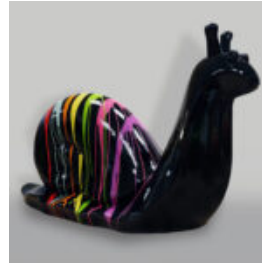

LARGE DECORATIVE SNAIL FIGURE - TRASH

Article Number:
S1-1-1
Product Description:
Large Decorative Snail -...