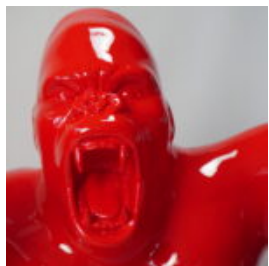

BOXER GORILLA

Product description:
Boxing gorilla - 1 color.
Finish: 1 color + varnish...