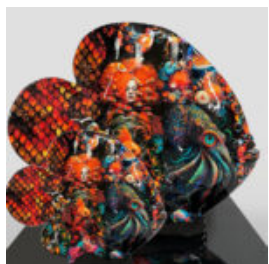

FISH XL OCEANARIA

Article Number:
R1-1-5
Product Description:
Fish XL made using the foil wrapping technique,...