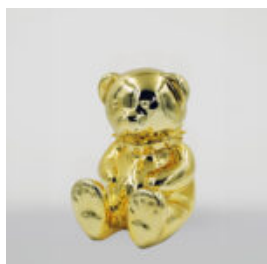

BEAR H-31 CM WITH SPIKED COLLAR IN GOLD VERSION

Article number:
M2-3-15
Product description:
31cm teddy bear with a gold-colored chrome spike...