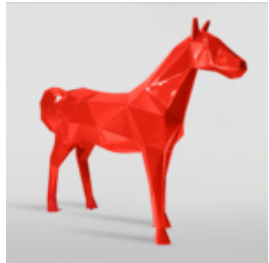

LARGE GEOMETRIC HORSE MADE OF LAMINATE - RED

Article number:
GMF039R

Product description:
Large geometric horse made of laminate ...

LARGE GEOMETRIC HORSE MADE OF LAMINATE - BLUE

Article number:
GMF039B

Product description:
Large geometric horse made of...