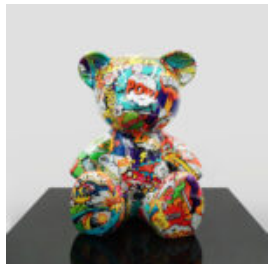

SMALL SITTING BEAR - POP ART

Article number:
M2-7-4
Product Description:
Small sitting bear in a Pop ART...