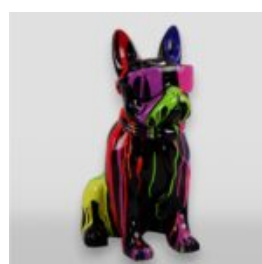

GORILLA JUNGLE - ONE COLOR

Article number:
G1-10-3

Product description:
Gorilla Jungle - one color

Material:
Glass...

MEDIUM BULLDOG WEARING GLASSES TIE - BLACK TRASH

Article number:
B1-6-3

Product description:
Medium bulldog with glasses tie - black...