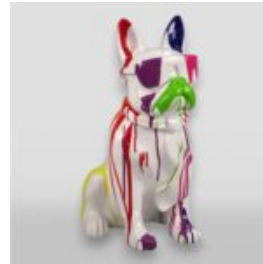

Material:
Glass...

SMALL BULLDOG TIE WITH GLASSES - ONE COLOR

Article number:
B1-6-2

Product description:
Medium bulldog wearing glasses - one...

MEDIUM BULLDOG WEARING GLASSES TIE - WHITE TRASH

Article number:
B1-6-1