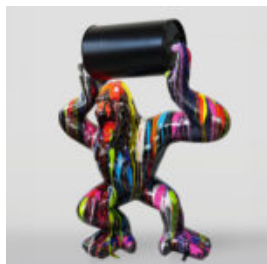

DUŻY GORYL Z BECZKĄ - TRASH

Numer artykułu:
G1-5-7
Opis produktu:
Duży goryl z beczką -...