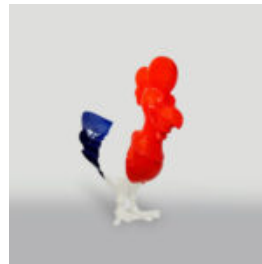

LARGE DECORATIVE ROOSTER FIGURE IN THREE COLORS H - 140CM

Article number:
Product description:
Large decorative figure of a rooster in blue, red, and...

LARGE GORILLA FIGURE WITH BARREL WITH LV LOGO

Article Number:
G1-5-1
Product Description:
Large, red gorilla figure with...