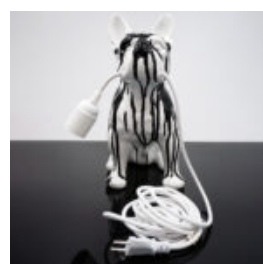

DECORATIVE FIGURE FRENCH BULLDOG LAMP - DESIGN II

Article Number: C200s LAMP Product
Description: White decorative figure with a black trash -...