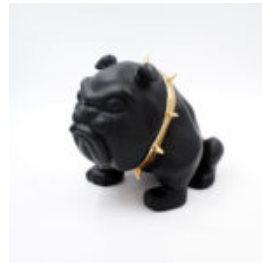

BULLDOG AVELLA DOG 22CM - BLACK MAT

article number:
B1-13-21

Product description:
Bulldog Avella 22cm - black mat

...