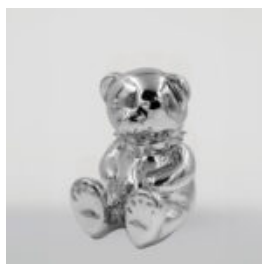

LARGE GIRAFFE 230CM COLOR ZEBRA

article number:
Figure Giraffe 230cm
Product description:
Large giraffe 230cm white,...

LARGE FIGURE OF A BULLDOG WITH A TIE AND GLASSES - SMARTIE VERSION

Article number:
B1-5-6
Product description:
Large figure of a bulldog with a tie and glasses,...