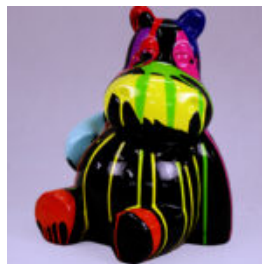

HIPPO 40CM - BLACK TRASH

Article number:
S51

Product description:
Hippo 40cm - black trash

Material:
Polyester resin -...