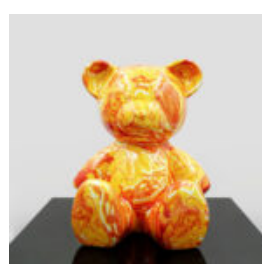

SMALL SITTING BEAR - ORANGE H

Article number: M2-7-9 Product Description: Small sitting bear in a ORANGE H...