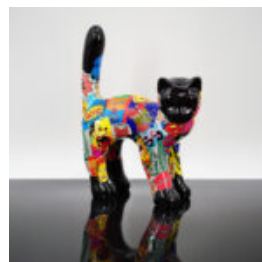

DECORATIVE FIGURINE SMALL STANDING CAT - T

Article number:
C094a
Product description:
Small decorative cat figure - version made in T...

DECORATIVE FIGURINE SMALL STANDING CAT - COMICS

Article number:C094a
Product description:Small decorative cat figure - crafted using a...