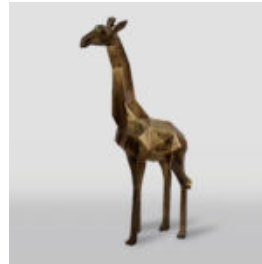

A LARGE GEOMETRIC GIRAFFE FIGURE FROM LAMINATE - PATINA

article number:
S39

Product description:
A large geometric giraffe figure from...

LARGE GEOMETRIC GIRAFFE FIGURE MADE OF LAMINATE - WHITE TRASH

article number:
S38