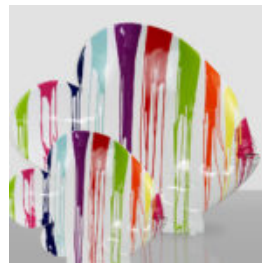

XL WHITE TRASH FISH

Article Number:
R1-1-9
Product Description:
XL Fish designed in White Trash...