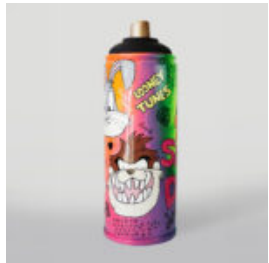

DECORATIVE FIGURE LARGE SNAIL - TRASH

Article Number:S1-2-1
Product Description:Large Decorative Figure Snail - Trash
Material:Glass...

GRAFFITI-THEMED SPRAY

Article number:
S3-1-2

Product description:
Large spray painted with a graffiti motif...