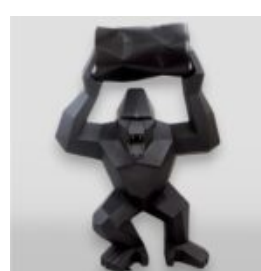

BOXER GORILLA LARGE FIGURE 180CM

Article number:
GB180

Description:
Boxer Gorilla Large Figure 180cm - Single...

BIG FIBERGLASS GORILLA WITH BARREL

Article number:
Gwb250

Description:
Big Fiberglass Gorilla with a Barrel -...