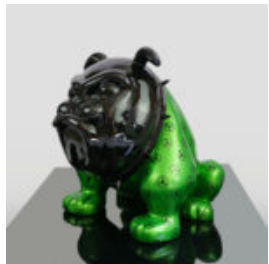

EXCLUSIVE BULLDOG FIGURE AVELLA - AMG

Article Number: B1-12-29
Product Description: Bulldog "Avella" covered with Mercedes Benz AMG...