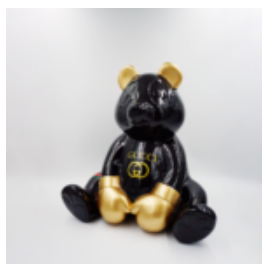

PANDA G

Article number:
Panda G

Product description:
Panda G

Material:
Polyester resin -...