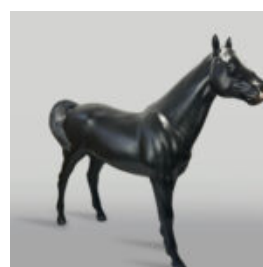

LIFE-SIZE FIGURE OF A BLACK HORSE

Article Number:
F039 Black
Product Description:
Life-size and natural finish figure of a...