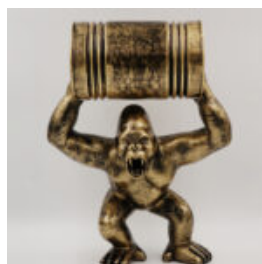

Product description:
Gorilla Tono square XL - Black...

GORILLA TONO XL - BLACK TRASH

Article number:
G1-6-1

Product description:
Gorilla Tono XL - Black Trash

Material:
Glass...

GORILLA TONO XS - PATINA

Article number:
G1-7-1