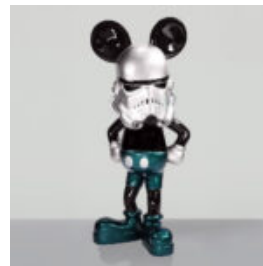

DECORATIVE FIGURINE STORMTROOPER MOUSE GREEN

Article Number:
Green Stormtrooper
Product Description:
Decorative figurine Stormtrooper...