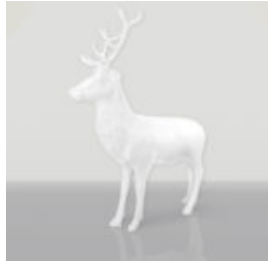

3D DECORATIVE FIGURE - LARGE WHITE DEER

Article Number:F006
Product Description:Life-size deer crafted in white color.
Material:PWS...