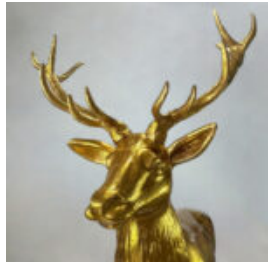

UNIQUE ORIGAMI FIGURE - LARGE BOXER DOG

Item Number: BokserOrigami Product Description: Unique 3D Origami Geometric Boxer Dog Figure...

LARGE FIGURE BOXER DOG - CAMOUFLAGE

Article Number: B1-C198xl-Moro Product Description: Large figure of a boxer dog - camouflage...

UNIQUE SMALL FIGURE FISH SPARK

Article Number: R1-3-1 Product Description: Unique hand-painted fish that adds a touch of color...

FIGURE FISH XL MEXICO

Item number: R1-1-6 Product description: Fish XL made using the technique of wrapping with...

ZEBRA WHITE - LIFE-SIZE FIGURE

Article number: NaturalZebra Product Description: Life-size decorative figure of a zebra in...

3D DECORATIVE FIGURE - LARGE DEER WITH GOLD GLITTER

Article Number: F006 + glitter Product Description: Life-size deer in gold with glitter....