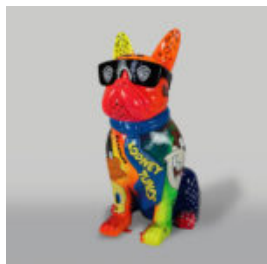

MEDIUM BULLDOG FIGURE WITH TIE AND GLASSES - LOONEY TUNES

Article Number:
B1-28-5
Product Description:
Dog figure with tie and glasses. Hand-painted...

LARGE GIRAFFE 230CM - SMARTIE VERSION

Article Number:
Giraffe Figure 230cm
Product Description:
Large giraffe 230cm hand-painted in...