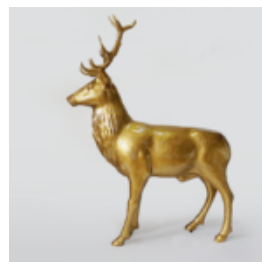

Article number:
C192

Description:
Donkey Decoration Resin Figure - Single...

FIBERGLASS DEER LIFE - SIZE FIGURE - SINGLE COLOR

Article number:
F006

Description:
Fiberglass Deer Life - Size Figure - Single...