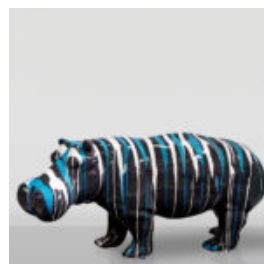

3D FIGURE MADE OF LAMINATE - LIFE-SIZE HIPPOPOTAMUS - TRASH

Article number:
GC209
Product description:
3D Figure - Life-size hippopotamus made in the...