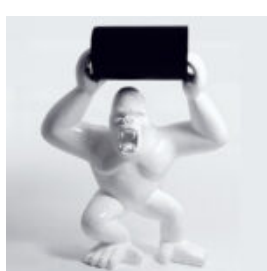

BIG FIBERGLASS GORILLA WITH BARREL

Article number:
Gwb250

Description:
Big Fiberglass Gorilla with a Barrel -...