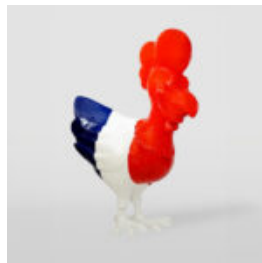

LARGE DECORATIVE ROOSTER FIGURE IN THREE COLORS H-190CM

Article number:
Product description:
Large decorative figure of a rooster in blue, red, and...