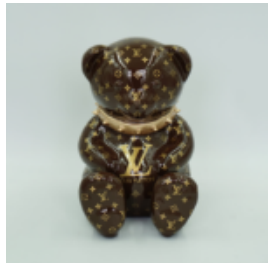

BEAR MONOGRAM H-31CM

Article number:
M2-3-6

Product description:
Bear - monogram

Material: Polyester resin -...