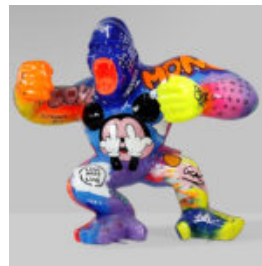

LARGE GORILLA - POP ART

Article number:
G1-1-3
Product description:
Large gorilla - pop art
Material:
Glass laminate...