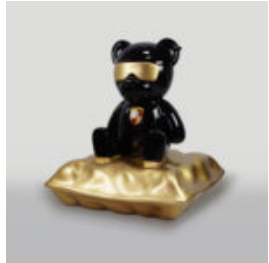

THE SMALL BEAR SITTING WITH THE LOGO

Article number:
M2-7-1

Product description:
Small green bear sitting with logo splattered...

PORSCHE TEDDY BEAR SITTING ON A PILLOW

Article Number:
M2-6-2
Product Description:
Teddy bear with glasses sitting on a...