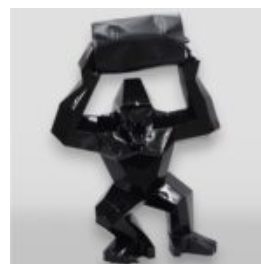

GORILLA TONO SQUARE XL - ONE COLOR

Article number:
G1-11-1

Product description:
Gorilla Tono square XL - one...