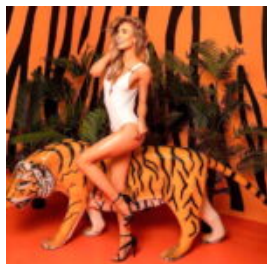

LARGE TIGER FIBERGLASS FIGURE

Notice:
Price does not include local taxes, delivery cost and retail packaging.
Minimum...