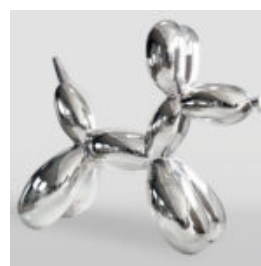

LARGE BALLOON DOG - SILVER CHROME

article number:
B2-1-5
Product description:
Large balloon dog - silver chrome
...