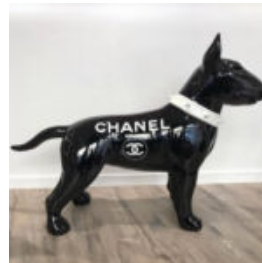

BULLTERRIER RESIN DECORATION FIGURE - SINGLE COLOR

Article number:
GC213

Description:
Bull terrier resin decorating figure -...