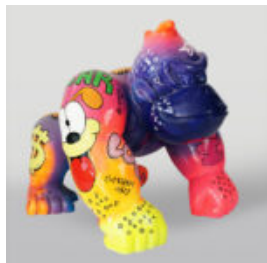

DONKEY KONG - KINGA

Numer artykułu:
G1-14-5
Opis produktu:
Donkey Kong - Kinga z motywem Garfielda i...