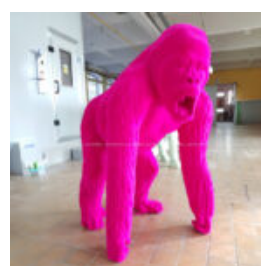

LARGE 3D FLOCKED FIBERGLASS GORILLA FIGURE

Article number:
Large 3d flocked fiberglass gorilla figure.

Description:
...