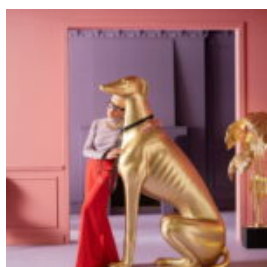

LARGE FIBERGLASS GREYHOUND FIGURE - GOLD

Article number:
Grayhound xl sculpture

Description:
Large Fiberglass...