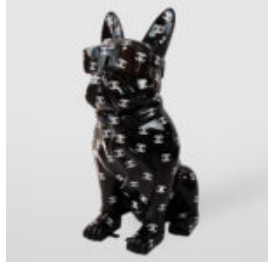

SMALL BULLDOG WITH TIE AND GLASSES - GOLD

Numer artykułu:B1-6-4
Opis produktu:Small Bulldog with Tie and Glasses -...

MEDIUM BULLDOG FIGURE WITH TIE AND GLASSES - BLUE SKY

Article Number:
B1-28-6
Product Description:
Large bulldog figure with tie and glasses - blue...

MEDIUM BULLDOG FIGURE WITH TIE AND GLASSES - BLACK AND WHITE

Article Number:
B1-28-5
Product Description:
Large bulldog figure with tie and glasses -...

DOG MEDIUM FIGURE OF BULLDOG WITH TIE AND GLASSES - LOGO