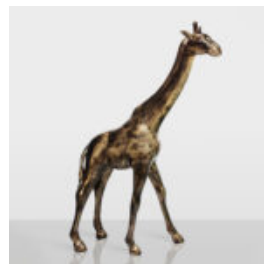

LARGE GIRAFFE 230CM - GOLD VERSION

Article Number:Giraffe figure 230cm
Product Description:Large giraffe 230cm gold...

LARGE GIRAFFE 230CM PATINA VERSION

Article number: Giraffe figure 230cm
Product description: Large giraffe 230cm patina version...