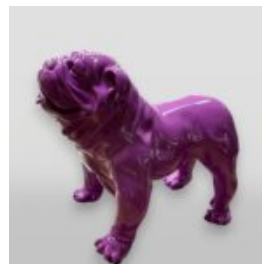

ENGLISH BULLDOG RESIN FIGURE - SINGLE COLOR.

Article number:
C171

Description:
English Bulldog Resin Figure - Single...