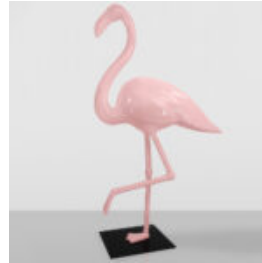

LARGE FIGURE BORDEAUX GEOMETRIC BULL

Article number:Geometric Bull Product description:Geometric bull - 1 color Material:PWS...

LARGE GEOMETRIC RED BULL FIGURE

Article number: Geometric Bull
Product description: Geometric bull - 1 color + different color...

LARGE GEOMETRIC BULL FIGURE

Article number: Geometric Bull.
Product Description: Geometric bull - 1 color + different color...

BULL FIBERGLASS ANIMAL FIGURE - SINGLE COLOR

Article number:
life size bull

Description:
Bull Fiberglass Animal Figure - ...

LARGE GORILLA WITH BARREL ON SHOULDER - OK

Article number: G1-9-2 Product description:
Gorilla with barrel - OK Material: PWS glass...

LARGE GORILLA WITH A BARREL ON HIS SHOULDER - LOONEY TUNES

Article Number: G1-9-4
Product Description: Gorilla with Barrel - Looney Tunes...