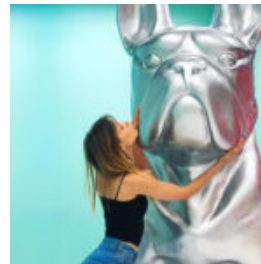

SMALL STANDING RESIN BULLDOG FIGURINE - CHROME AND PAINT EDITION

Notice:
Price does not include local taxes, delivery cost and retail packaging.
Minimum...

GIANT SITTING BULLDOG STATUE, SINGLE-COLORED.

Article number:
C200sxl
Product description:
Giant sitting bulldog,...