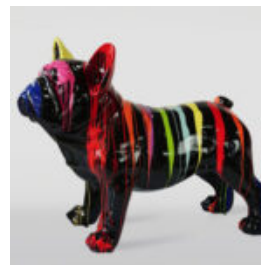

LARGE FRENCH BULLDOG FIGURE "JUKI" - BLACK TRASH VERSION

Article number:
B1-4-1
Product description:
Large French Bulldog figure "Juki" in black trash...