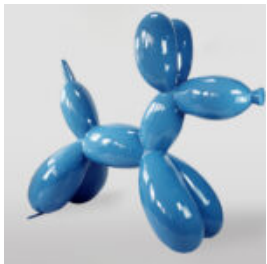

BALLOON DOG - LARGE DECORATIVE FIGURE - BLUE

Article Number:
B2-1-2
Product Description:
Balloon Dog - Large Decorative...