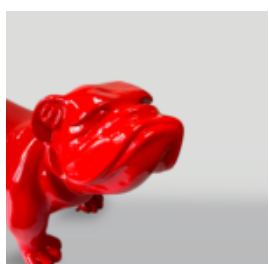

DOG LARGE FIGURE ENGLISH BULLDOG

Article Number:
C197XL Red
Product Description:
Large Figure of Promotional Dog - English...