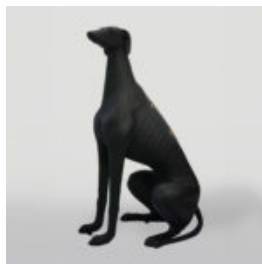

LARGE BLACK GREYHOUND DOG FIGURE RLX

Article Number:
Greyhound XL RLX
Product Description:
Large black greyhound dog figure with...