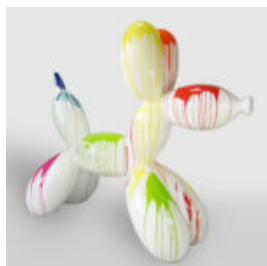

BALLOON DOG - LARGE DECORATIVE FIGURE - WHITE TRASH

Article Number:
B2-1-7
Product Description:
Balloon Dog - Large Black Decorative Figure in...