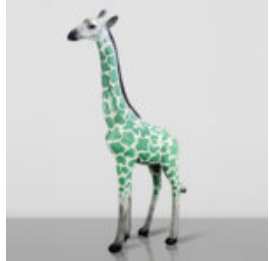

LARGE GIRAFFE 230CM - GOLD VERSION

Article Number:Giraffe figure 230cm
Product Description:Large giraffe 230cm gold...

LARGE GIRAFFE 230CM PATINA VERSION

Article number: Giraffe figure 230cm
Product description: Large giraffe 230cm patina version...

LARGE GIRAFFE 230CM BLACK VERSION

Article number: Giraffe figure 230cm
Product description: Large giraffe 230cm black version...

3D FIGURE MADE OF LAMINATE - LIFE-SIZE HIPPOPOTAMUS - TRASH

Article number:
GC209
Product description:
3D Figure - Life-size hippopotamus made in the...

STANDING BEAR - INDUSTRIAL THEME

Article number:
M2-2-4
Product description:
Standing bear figurine made using the vinyl...

LARGE GEOMETRIC GIRAFFE FIGURE MADE OF LAMINATE - GOLD/BLACK

Article Number:S39
Product Description:Large geometric giraffe figure made of laminate -...