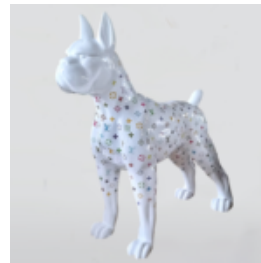

LARGE BOXER DOG FIGURINE - MONOGRAM

Item Number: B1-C198xl
Product Description: Large Boxer dog figurine - monogram
Material:...