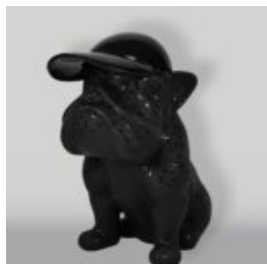

DOG BULLDOG WITH CAP - MATTE

Article number: B1-1-4
Product description: Bulldog with Cap - Matte, adorned
Material: Glass...