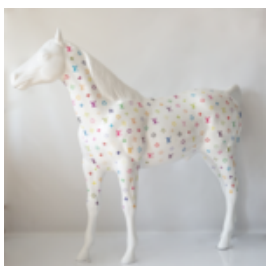

LARGE WALKING TURTLE FIGURINE.

Item number:
Z2-2-1

Product description:
Large walking turtle figurine

H- 63cm L-196cm W...

LARGE BOXER DOG FIGURINE - MONOGRAM

Item Number: B1-C198xl
Product Description: Large Boxer dog figurine - monogram
Material:...