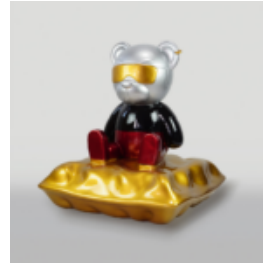

TEDDY BEAR SITTING ON A PILLOW

Article Number: M2-6-1
Product Description: Teddy bear with glasses sitting on a pillow...