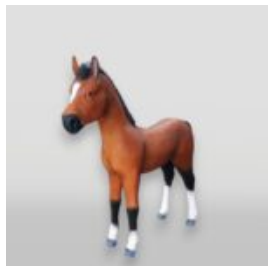

LIFE SIZE FOCAL FIBERGLASS REALISTIC FIGURE

Article number:
f022

Description:
life size foal fiberglass realistic figure
...