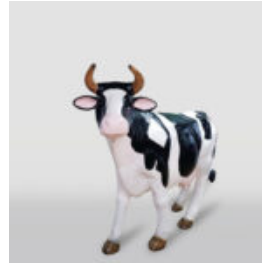

FIBERGLASS COW SHAPED BENCH - COLOR STRIPES EDITION

Article number:
f016b

Description:
Fiberglass Cow Shaped Bench - Color...

FIBERGLASS COW LIFE SIZE FIGURE - NATURAL COLOR.

Article number:
f018

Description:
Fiberglass cow life size figure - Natural...