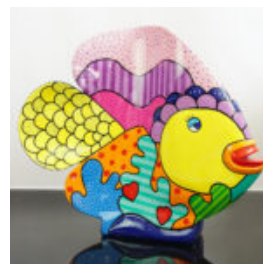

EXCEPTIONAL FISH SPARK FIGURE

Article number:R1-2-7
Product description:Exceptional hand-painted fish that adds a touch of...