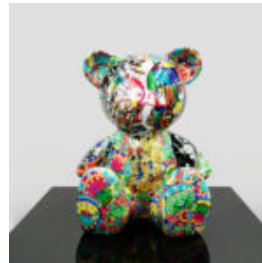

SMALL SITTING BEAR - ROLEX

Article number:
M2-7-8
Product Description:
Small sitting bear in a Rolex...