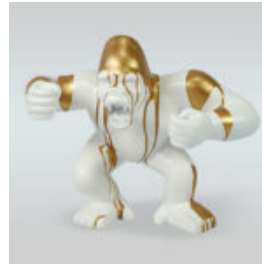

Article number:
S86

Product description:
Hippo 40cm - white gold trash

Material:
Polyester...

BLACK HIPPO 40CM - GOLDEN TRASH

Article number:
S87

Product description:
Hippo 40cm - black gold trash

Material:
Polyester...