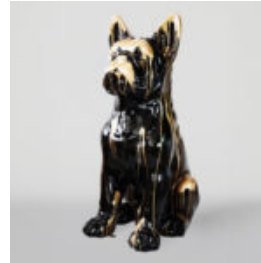

LARGE FRENCH BULLDOG FIGURE "JUKI" - BLACK/GOLD TRASH

Article number:
B1-2-3
Product description:
Large French bulldog figure "Juki" - black/gold...