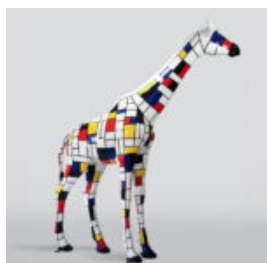

LARGE LIFE-SIZED GIRAFFE FIGURE - MONDRIAN

Article number:
F041 - Mondrian
Product description:
Large life-sized giraffe figure -...