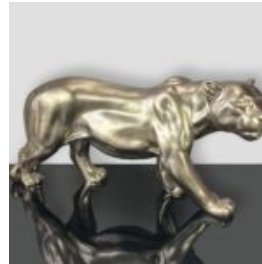

PANTHER STANDING LIFE-SIZED - METALLIC GOLD

Article number:
P2-1-12

Product description:
Life-sized standing panther - in metallic gold...