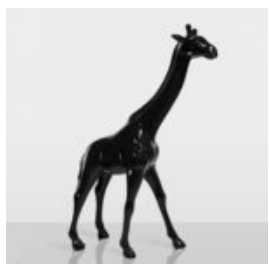

LARGE STANDING LION FIGURE - BLACK TRASH

Item Number: S93-6 Product Description:
Standing Lion - Black Trash H - 125cm L - 185cm...

LARGE STANDING LION FIGURE - GOLD

Article Number:
S93-5
Product Description:
Standing Lion - Gold H- 125cm L -...

LARGE GIRAFFE 230CM - GOLD VERSION

Article Number:Giraffe figure 230cm
Product Description:Large giraffe 230cm gold...

LARGE GIRAFFE 230CM PATINA VERSION

Article number: Giraffe figure 230cm
Product description: Large giraffe 230cm patina version...