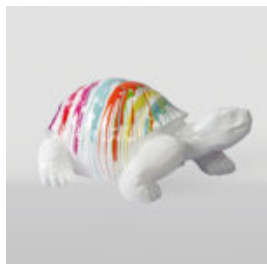

LARGE WALKING TURTLE FIGURE - TRASH

Article Number:
Z2-2-3
Product Description:
Large walking turtle figure - Trash
H- 63cm...