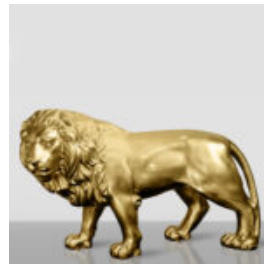

LARGE STANDING LION FIGURE - GOLD

Article Number:
S93-5
Product Description:
Standing Lion - Gold H- 125cm L -...