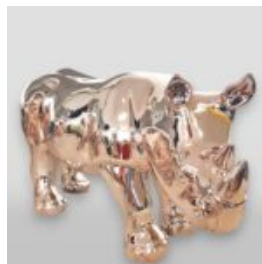

FIBERGLASS GALÁPAGOS GIANT TORTOISE FIGURE

Article number:
TRL120.

Description:
Galápagos Giant Tortois Fiberglass...

LIFE SIZE FIBERGLASS SHEEP FIGURE - CHROME EDITION.

Notice:
Price does not include local taxes, delivery cost and retail packaging.
Minimum...