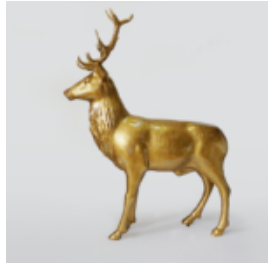

DECORATIVE 3D FIGURE - BIG RED DEER

Article Number:
F006 Red
Product Description:
Life-size Deer
Material:
Glass Laminate...