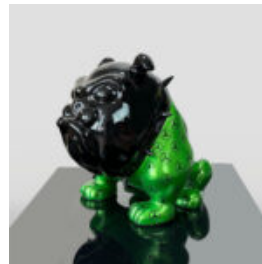

EXCLUSIVE BULLDOG AMG - AVELLA 22 FIGURINE

Article Number: B1-13-23
Product Description: Bulldog "Avella" adorned with Mercedes Benz...