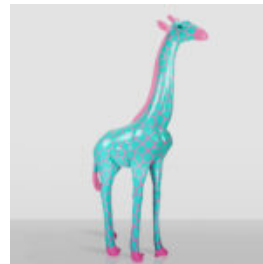

DECORATIVE FIGURE OF A STANDING CAT IN A SUIT

Article Number:GarniturKot Product Description:Large standing cat in a suit. Material:Fiberglass...

LARGE BOXER GORILLA FIGURE - ROCKY

Article Number: G1-1-8 Product Description: Large boxer gorilla crafted in the style of Rocky...

LARGE BOXER GORILLA FIGURE - POP ART

Article Number: G1-1-7 Product Description: Large gorilla - pop art Material: Glass laminate PWS...

GIRAFFE WITH CELADON SPOTS - LARGE 3D FIGURE

Article Number: GF062 Product Description: Large figure - pink giraffe with celadon spots...