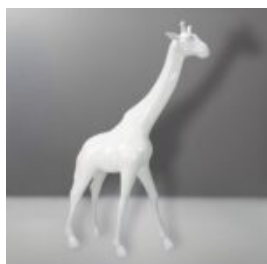

LARGE GIRAFFE 230CM WHITE VERSION

Article Number:
Giraffe Figure 230cm
Product Description:
Large giraffe 230cm white...