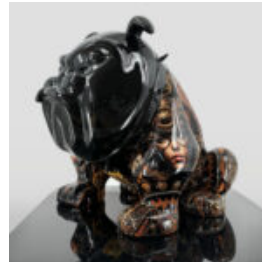

DOG BULLDOG AVELLA 55CM - INDUSTRIELL

Article Number: B1-12-27
Product Description: Bulldog "Avella" wrapped in industrial-themed...