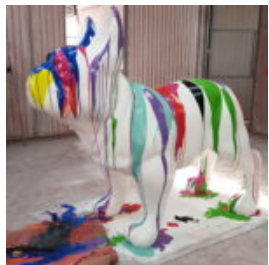

RESIN ALLIGATOR DECORATION FIGURE - SINGLE COLOR

Article number:
GC211

Description:
Resin Alligator Decoration Figure -...

BULLTERRIER RESIN DECORATION FIGURE - SINGLE COLOR

Article number:
GC213

Description:
Bull terrier resin decorating figure -...