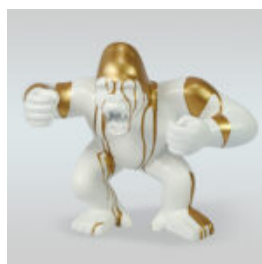

WHITE GORILLA XS - GOLDEN TRASH

Article number:
G1-4-1
Product description:
Gorilla XS - white gold trash
Material:
Polyester...