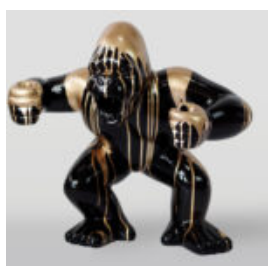

BLACK GORILLA L - GOLDEN TRASH

Article number: G1-3-2 Product description: Black gorilla L - golden trash Material: Polyester...