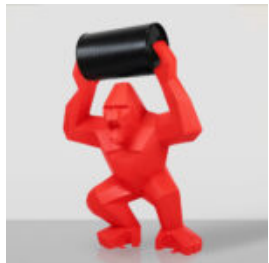

GEOMETRIC GORILLA WITH BARREL SINGLE COLOR SCULPTURE

Article number:
Ggmt150

Description:
Geometric Gorilla with Barrel Single...