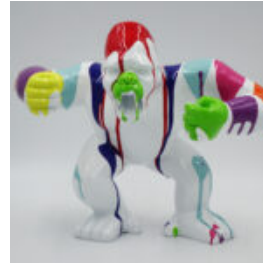

GORYL XS - TRASH

Article number:
G1-4-2

Product description:
Gorilla XS - trash

Material:
Polyester resin -...