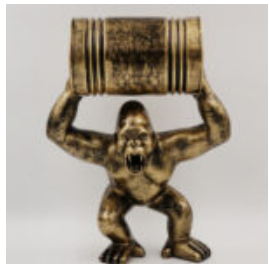

GORILLA TONO XS - PATINA

Article number:
G1-7-1

Product description:
Gorilla Tono XS - Patina

Material:
Polyester resin...