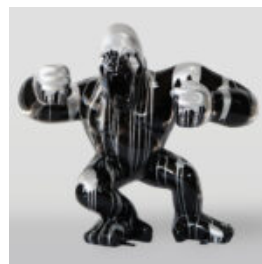

BLACK GORILLA XL - SILVER TRASH

Article number: G1-2-1 Product description: Black gorilla XL - silver...