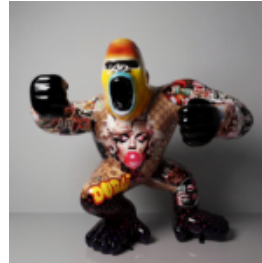

LARGE GORILLA XL - DUBAI THEME

Article Number:
G1-1-10
Product Description:
Large Gorilla XL - wrapped in a Dubai-themed...