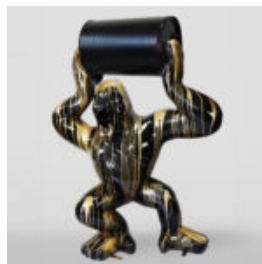

LARGE GORILLA FIGURE WITH GOLDEN TRASH BARREL

Article Number:
G1-5-3
Product Description:
Large black gorilla in golden trash version with...