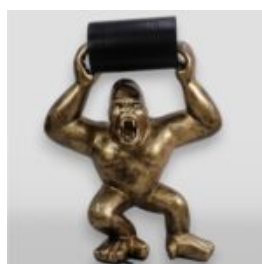

GORILLA TONO XL - PATINA

Article number:
G1-6-2
Product description:
Gorilla Tono XL - Patina
Material:
Glass laminate...