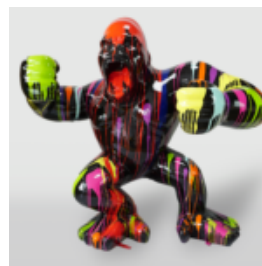

LARGE GORILLA BLACK TRASH

Article number: G1-1-5 Product description: Large Gorilla figure in black trash...