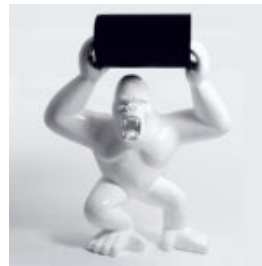

BIG FIBERGLASS GORILLA WITH BARREL

Article number:
Gwb250

Description:
Big Fiberglass Gorilla with a Barrel - ...