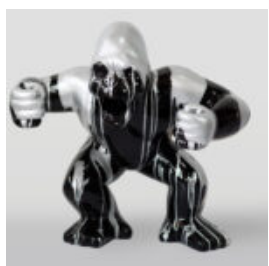

BLACK GORILLA L - SILVER TRASH

Article number: G1-3-1 Product description: Black gorilla L - silver trash Material: Polyester...