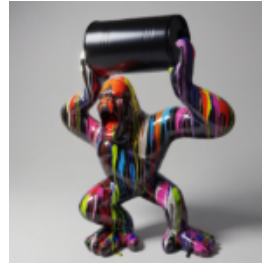

DUŻY GORYL Z BECZKĄ - TRASH

Numer artykułu: G1-5-7 Opis produktu: Duży goryl z beczką -...