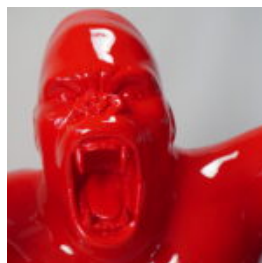

BOXER GORILLA

Product description:
Boxing gorilla - 1 color.
Finish: 1 color + varnish...