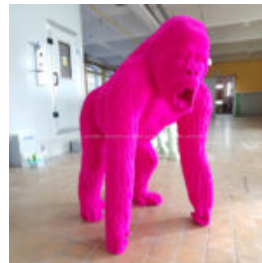

LARGE 3D FLOCKED FIBERGLASS GORILLA FIGURE

Article number:
Large 3d flocked fiberglass gorilla figure.

Description:
...