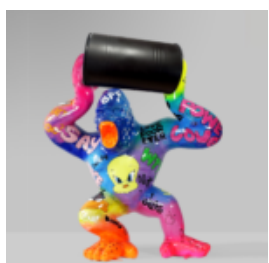

BIG GORILLA WITH A BARREL - LOONEY TUNES

Article number:

G1-5-4

Product description:

Large gorilla with a barrel - Looney...