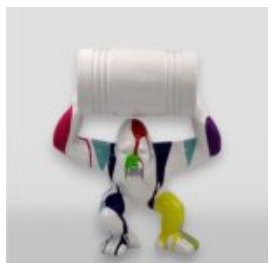

## GORILLA TONO XS - BLACK TRASH

Article number:  
G1-7-2

Product description:  
Gorilla Tono XS - Black Trash

Material:  
Polyester...