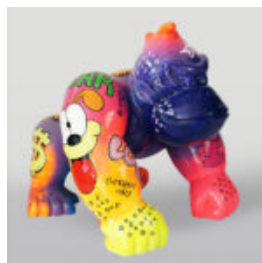

DONKEY KONG - KINGA

Numer artykułu:
G1-14-5
Opis produktu:
Donkey Kong - Kinga z motywem Garfielda i...