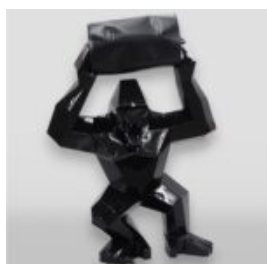

GORILLA TONO SQUARE XL - ONE COLOR

Article number:
G1-11-1
Product description:
Gorilla Tono square XL - one...