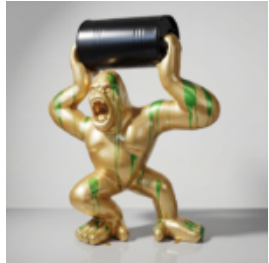

LARGE GOLDEN GORILLA WITH BARREL - GREEN TRASH

Article number:
G1-5-8
Product description:
Large golden gorilla with a barrel - Green...