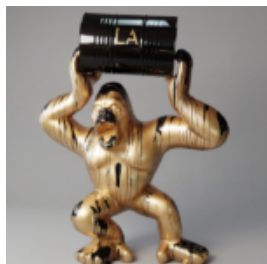

## LARGE GORILLA FIGURE WITH BARREL WITH LV LOGO

Article Number: G1-5-1 Product Description: Large, red gorilla figure with...