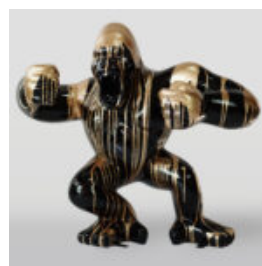

BLACK GORILLA XL - GOLDEN TRASH

Article number: G1-2-1 Product description: Black gorilla XL - golden...