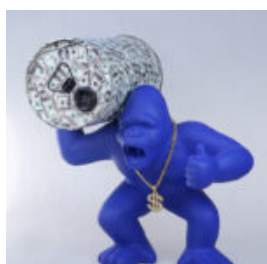

GORILLA WITH A BARREL - OK

Article number:
G1-9-1
Product description:
Gorilla with barrel - OK
Material:
Polyester resin...