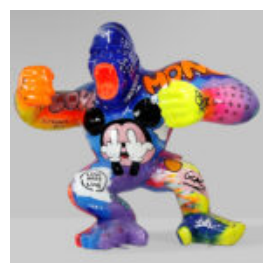

## BIG GORILLA WITH A BARREL - LOONEY TUNES

Article number:

G1-5-4

Product description:

Large gorilla with a barrel - Looney...