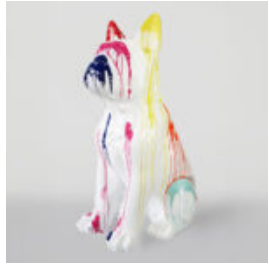

LARGE FRENCH BULLDOG FIGURE "JUKI" - WHITE TRASH

Article number:
B1-2-2

Product description:
Large French bulldog figure "Juki" - white...