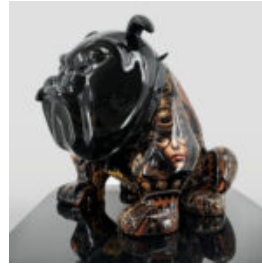

DOG BULLDOG AVELLA 55CM - INDUSTRIELL

Article Number:
B1-12-27
Product Description:
Bulldog "Avella" wrapped in industrial-themed...