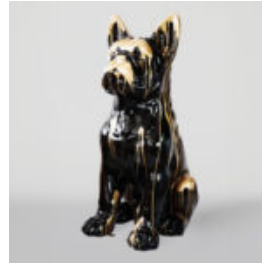

LARGE FRENCH BULLDOG FIGURE "JUKI" - BLACK/GOLD TRASH

Article number:
B1-2-3

Product description:
Large French bulldog figure "Juki" - black/gold...