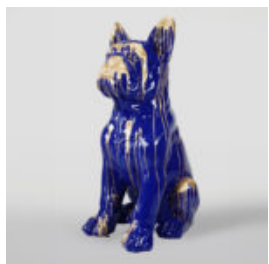

LARGE FRENCH BULLDOG FIGURE "JUKI" - BLUE / GOLD TRASH

Article number:
B1-2-5

Product description:
Large French Bulldog figure "Juki" - blue/gold...