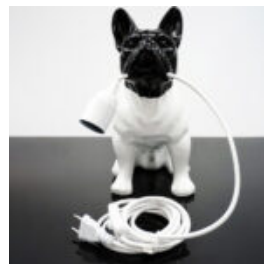

DECORATIVE FIGURE FRENCH BULLDOG LAMP - DESIGN I

Article Number: C200s LAMP Product
Description: White decorative figure with a black head -...