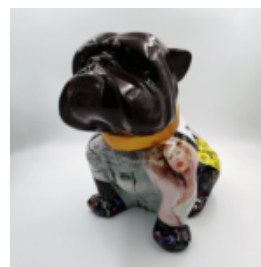

BULLDOG ANGELO 60CM DOG - L

article number:
B1-14-1

Product description:
Bulldog Angelo covered with pattern L

...