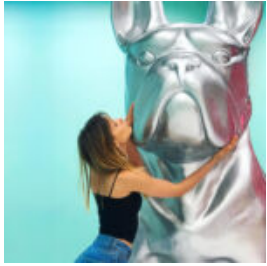

GIANT SITTING BULLDOG STATUE, SINGLE-COLORED.

Article number:
C200sxl
Product description:
Giant sitting bulldog,...