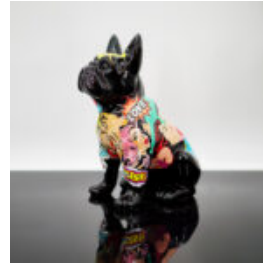

DECORATIVE FIGURINE FRENCH BULLDOG - COMICS

Article Number:
C200s
Product Description:
Decorative French Bulldog Figurine - Comics...