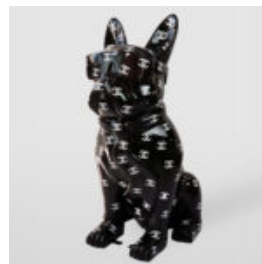

DOG BULLDOG AVELLA 55CM - INDUSTRIELL

Article Number:
B1-12-27
Product Description:
Bulldog "Avella" wrapped in industrial-themed...

EXCLUSIVE BULLDOG FIGURE AVELLA - AMG

Article Number:B1-12-29
Product Description:Bulldog "Avella" covered with Mercedes Benz AMG...

DOG LARGE BULLDOG FIGURINE WITH TIE AND GLASSES - SMARTIE

Article Number:
B1-5-12
Product Description:
Large Bulldog Figurine with Tie and Glasses,...

SMALL BULLDOG WITH TIE AND GLASSES - GOLD

Numer artykułu:B1-6-4
Opis produktu:Small Bulldog with Tie and Glasses -...

MEDIUM BULLDOG FIGURE WITH TIE AND GLASSES - BLUE SKY

Article Number:
B1-28-6
Product Description:
Large bulldog figure with tie and glasses - blue...

MEDIUM BULLDOG FIGURE WITH TIE AND GLASSES - BLACK AND WHITE

Article Number:
B1-28-5
Product Description:
Large bulldog figure with tie and glasses -...

DOG MEDIUM FIGURE OF BULLDOG WITH TIE AND GLASSES - LOGO

Article Number:
B1-28-4
Product Description:
Large bulldog figure with tie and glasses,...