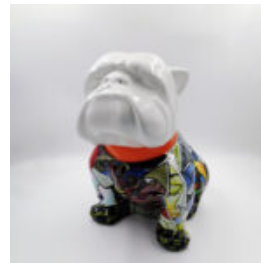

BULLDOG ANGELO 40CM DOG - PICASSO

article number:
B1-15-48

Product description:
Bulldog Angelo covered with Picasso...