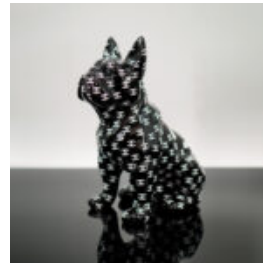

DECORATIVE FIGURINE FRENCH BULLDOG - CC

Article Number:C200s
Product Description:Decorative French Bulldog Figurine - motif...