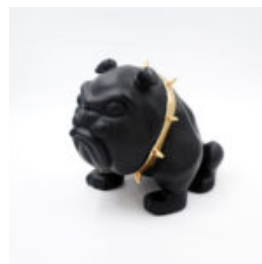

BULLDOG AVELLA DOG 22CM - BLACK MAT

article number:
B1-13-21

Product description:
Bulldog Avella 22cm - black mat