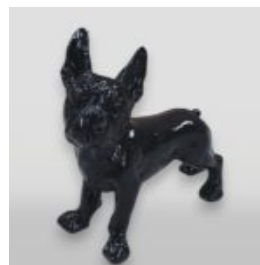

RESIN FIGURINE SMALL FRENCH BULLDOG - SINGLE COLOR EDITION

Article number:
C199

Description:
Small French Bulldog Figurine - Single Color...