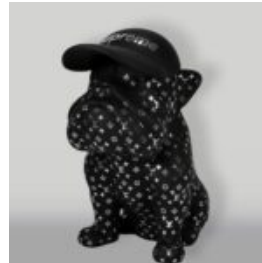

Article number:
B1-4-2

Product description:
Large figure of a French blue bulldog "Juki" in a...

LARGE FRENCH BULLDOG FIGURE "JUKI" - BLACK MATTE VERSION

Article number:
B1-4-3

Product description:
Large French Bulldog figure "Juki" in black matte...