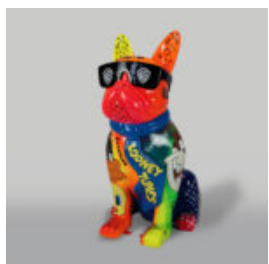

DECORATIVE FIGURINE FRENCH BULLDOG - LV

Article Number:C200s
Product Description:Decorative French Bulldog Figurine - motif...

DECORATIVE FIGURINE FRENCH BULLDOG - H

Item Number:
C200s
Product Description:
Decorative French Bulldog Figurine - motif...

DECORATIVE FIGURINE FRENCH BULLDOG - CC

Article Number:C200s
Product Description:Decorative French Bulldog Figurine - motif...

DECORATIVE FIGURINE FRENCH BULLDOG - T

Article Number:C200s
Product Description:Decorative Figurine French Bulldog - motif...

DOG LARGE FIGURE ENGLISH BULLDOG

Article Number:
C197XL Red
Product Description:
Large Figure of Promotional Dog - English...

MEDIUM BULLDOG FIGURE WITH TIE AND GLASSES - LOONEY TUNES

Article Number:
B1-28-5
Product Description:
Dog figure with tie and glasses. Hand-painted...