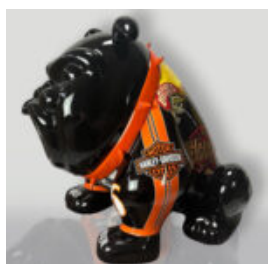

DECORATIVE FIGURE FRENCH BULLDOG LAMP - DESIGN I

Article Number: C200s LAMP Product
Description: White decorative figure with a black head -...

EXCLUSIVE BULLDOG AVELLA - LAMBORGHINI FIGURE

Article Number: B1-12-28
Product Description: Bulldog Avella figure completely wrapped in...

DOG BULLDOG AVELLA 55 CM - MERCEDES LOGO

Article Number: B1-12-26
Product Description: Bulldog Avella made using foil application...

DOG BULLDOG AVELLA 55 CM - HARLEY 2

Article number: B1-12-25
Product description: Bulldog Avella dog made using the foil wrapping...