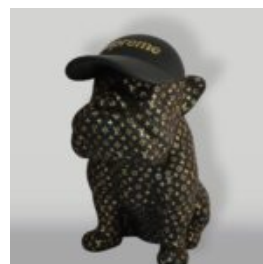

DECORATIVE FIGURINE FRENCH BULLDOG - CC

Article Number:C200s
Product Description:Decorative French Bulldog Figurine - motif...

DECORATIVE FIGURINE FRENCH BULLDOG - T

Article Number:C200s
Product Description:Decorative Figurine French Bulldog - motif...

DOG LARGE FIGURE ENGLISH BULLDOG

Article Number:
C197XL Red
Product Description:
Large Figure of Promotional Dog - English...

MEDIUM BULLDOG FIGURE WITH TIE AND GLASSES - LOONEY TUNES

Article Number:
B1-28-5
Product Description:
Dog figure with tie and glasses. Hand-painted...