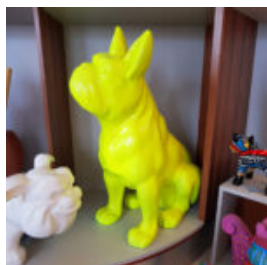

BULLDOG ANGELO 40CM DOG - COCO

article number:
B1-15-2

Product description:
Bulldog Angelo covered with the Coco...

GEOMETRIC FIBERGLASS FRENCH BULLDOG SCULPTURE - SINGLE COLOR

Article number:
Bgmt130

Description:
Geometric Fiberglass French Bulldog...