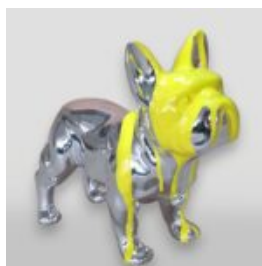

SMALL STANDING RESIN BULLDOG FIGURINE - CHROME AND PAINT EDITION

Notice:
Price does not include local taxes, delivery cost and retail packaging.
Minimum...