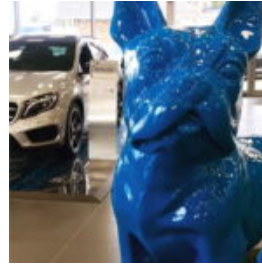

LARGE FRENCH BULLDOG FIBERGLASS STATUE - SINGLE COLOR

Article number:
f098

Description:
Large French Bulldog Fiberglass Statue - ...