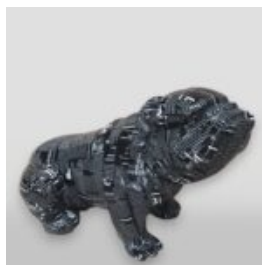

BULLDOG ANGELO 40CM DOG - COCO

article number:
B1-15-2

Product description:
Bulldog Angelo covered with the Coco...

GEOMETRIC FIBERGLASS FRENCH BULLDOG SCULPTURE - SINGLE COLOR

Article number:
Bgmt130

Description:
Geometric Fiberglass French Bulldog...

MIDDLE SIZE SEATED BULLDOG

Notice:
Price does not include local taxes, delivery cost and retail packaging.
Minimum...

RESIN HANDMADE FIGURINE SEATED ENGLISH BULLDOG - POP -ART

Notice:
Price does not include local taxes, delivery cost and retail packaging.
Minimum...