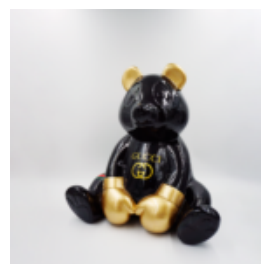

PANDA G

Article number:
Panda G

Product description:
Panda G

Material:
Polyester resin -...