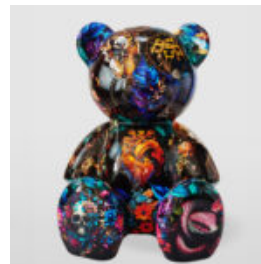

LARGE SITTING BEAR - INDIAN THEME

Article number:
M2-5-6

Product description:
Large sitting bear with an India theme, made using...