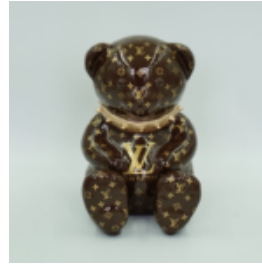

BEAR MONOGRAM H-31CM

Article number:
M2-3-6

Product description:
Bear - monogram

Material: Polyester resin -...