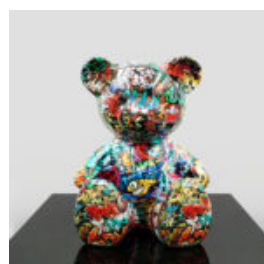

SMALL SITTING BEAR - GRAFFITI

Article number:M2-7-3
Product Description:Small sitting bear in a Graffiti motif.
Material:PWS...