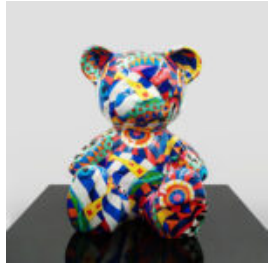

SMALL SITTING BEAR - MOSAIC

Article number:M2-7-2
Product Description:Small sitting bear in a mosaic motif.
Material:PWS...