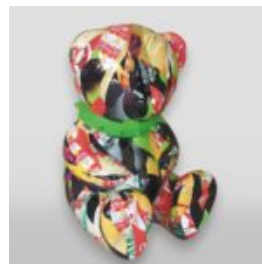

RESIN TEDDY BEAR DECORATION FIGURE - POP - ART

Notice:
Price does not include local taxes, delivery cost and retail packaging.
Minimum...