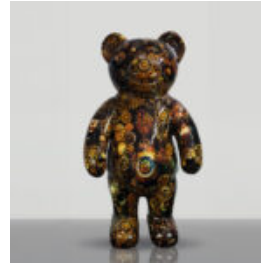

STANDING BEAR - INDUSTRIAL THEME

Article number:
M2-2-4
Product description:
Standing bear figurine made using the vinyl...