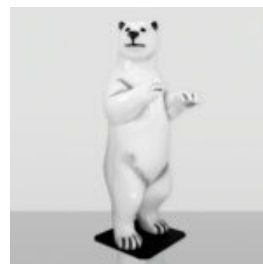

STANDING BEAR 180 CM - ONE COLOR

Article number:
M1-1-1

Product description:
Standing bear 180 cm - one color

Material:
Glass...