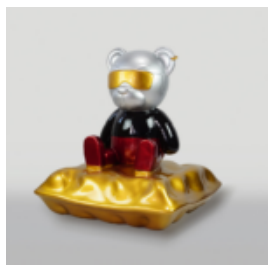

LARGE BEAR FIGURE SQUARE - RED

Article number:
M1-2-3
Product description:
Standing bear figure in red
Material:
Glass...

LARGE BEAR FIGURE SQUARE - WHITE

Article number:
M1-2-2
Product description:
Standing bear figure in white
Material:
Glass...

LARGE BEAR FIGURE SQUARE - BLUE

Article number:
M1-2-1
Product description:
Standing bear figure in blue
Material:
Glass...

SMALL SITTING BEAR - BLUE H

Article number:
M2-7-10
Product Description:
Small sitting bear in a BLUE H...

SMALL SITTING BEAR - ORANGE H

Article number:
M2-7-9
Product Description:
Small sitting bear in a ORANGE H...

THE SMALL BEAR SITTING WITH THE LOGO

Article number:
M2-7-1

Product description:
Small green bear sitting with logo splattered...

PORSCHE TEDDY BEAR SITTING ON A PILLOW

Article Number:
M2-6-2
Product Description:
Teddy bear with glasses sitting on a...

FERRARI TEDDY BEAR SITTING ON A PILLOW

Article Number:
M2-6-3
Product Description:
Teddy bear with glasses sitting on a...