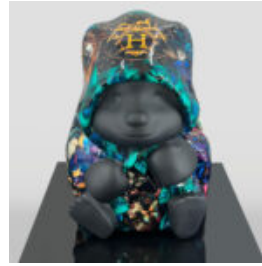

BEARS

LARGE SITTING TEDDY BEAR - HAND-PAINTED

Article Number:
M2-5-7
Product Description:
Large sitting teddy bear,...

INDIAN-THEMED PANDA

Article number:
Panda Indie

Product description:
Panda made using the technique of wrapping...

LARGE BEAR FIGURE SQUARE - RED

Article number:
M1-2-3
Product description:
Standing bear figure in red
Material:
Glass...

LARGE BEAR FIGURE SQUARE - WHITE

Article number:
M1-2-2
Product description:
Standing bear figure in white
Material:
Glass...

LARGE BEAR FIGURE SQUARE - BLUE

Article number:
M1-2-1
Product description:
Standing bear figure in blue
Material:
Glass...

SMALL SITTING BEAR - BLUE H

Article number:
M2-7-10
Product Description:
Small sitting bear in a BLUE H...