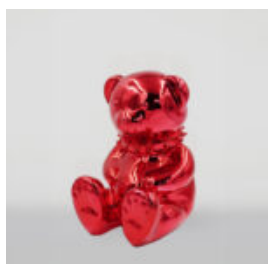

BEAR H-31 CM WITH SPIKED COLLAR IN RED VERSION

Article number:
M2-3-17

Product description:
31cm teddy bear with a red chrome studded...