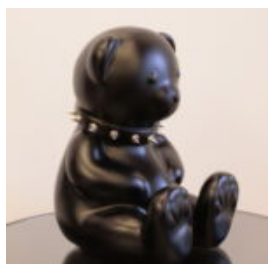

STANDING TEDDY BEAR MONOGRAM - PINK GRADIENT

article number:
M2-2-2

Product description:
Teddy bear figure with L motif - pink...

RESIN TEDDY BEAR DECORATION FIGURE - POP - ART

Notice:
Price does not include local taxes, delivery cost and retail packaging.
Minimum...