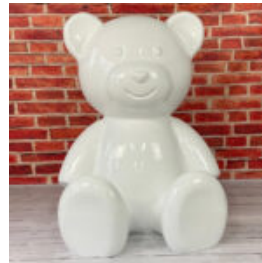

LARGE SITTING BEAR - WHITE COLOR

Article number:
M2-5-2

Product description:
Large sitting teddy bear - color...