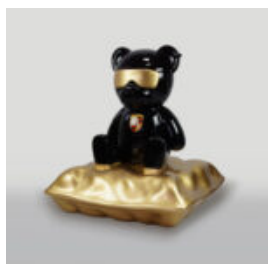

LARGE BEAR FIGURE SQUARE - RED

Article number:
M1-2-3
Product description:
Standing bear figure in red
Material:
Glass...

LARGE BEAR FIGURE SQUARE - WHITE

Article number:
M1-2-2
Product description:
Standing bear figure in white
Material:
Glass...

LARGE BEAR FIGURE SQUARE - BLUE

Article number:
M1-2-1
Product description:
Standing bear figure in blue
Material:
Glass...

SMALL SITTING BEAR - BLUE H

Article number:
M2-7-10
Product Description:
Small sitting bear in a BLUE H...

SMALL SITTING BEAR - ORANGE H

Article number:
M2-7-9
Product Description:
Small sitting bear in a ORANGE H...

THE SMALL BEAR SITTING WITH THE LOGO

Article number:
M2-7-1

Product description:
Small green bear sitting with logo splattered...

PORSCHE TEDDY BEAR SITTING ON A PILLOW

Article Number:
M2-6-2
Product Description:
Teddy bear with glasses sitting on a...

FERRARI TEDDY BEAR SITTING ON A PILLOW

Article Number:
M2-6-3
Product Description:
Teddy bear with glasses sitting on a...