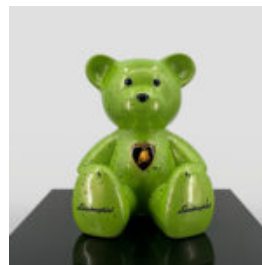

LARGE BEAR FIGURE SQUARE - RED

Article number:
M1-2-3
Product description:
Standing bear figure in red
Material:
Glass...

LARGE BEAR FIGURE SQUARE - WHITE

Article number:
M1-2-2
Product description:
Standing bear figure in white
Material:
Glass...

LARGE BEAR FIGURE SQUARE - BLUE

Article number:
M1-2-1
Product description:
Standing bear figure in blue
Material:
Glass...

SMALL SITTING BEAR - BLUE H

Article number:
M2-7-10
Product Description:
Small sitting bear in a BLUE H...

SMALL SITTING BEAR - ORANGE H

Article number:
M2-7-9
Product Description:
Small sitting bear in a ORANGE H...

THE SMALL BEAR SITTING WITH THE LOGO

Article number:
M2-7-1

Product description:
Small green bear sitting with logo splattered...