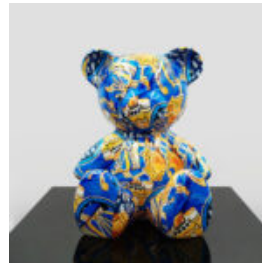

BEARS

LARGE SITTING TEDDY BEAR - HAND-PAINTED

Article Number:
M2-5-7
Product Description:
Large sitting teddy bear,...

INDIAN-THEMED PANDA

Article number:
Panda Indie

Product description:
Panda made using the technique of wrapping...

LARGE BEAR FIGURE SQUARE - RED

Article number:
M1-2-3
Product description:
Standing bear figure in red
Material:
Glass...

LARGE BEAR FIGURE SQUARE - WHITE

Article number:
M1-2-2
Product description:
Standing bear figure in white
Material:
Glass...

LARGE BEAR FIGURE SQUARE - BLUE

Article number:
M1-2-1
Product description:
Standing bear figure in blue
Material:
Glass...

SMALL SITTING BEAR - BLUE H

Article number:
M2-7-10
Product Description:
Small sitting bear in a BLUE H...

SMALL SITTING BEAR - ORANGE H

Article number:
M2-7-9
Product Description:
Small sitting bear in a ORANGE H...

THE SMALL BEAR SITTING WITH THE LOGO

Article number:
M2-7-1

Product description:
Small green bear sitting with logo splattered...