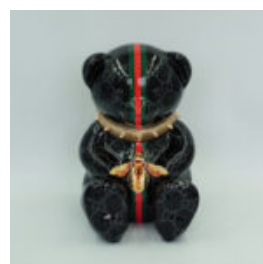

BLACK BEAR H-31CM

Article number:
M2-3-2

Product description:
Teddy bear G black

Material: Polyester resin - ...