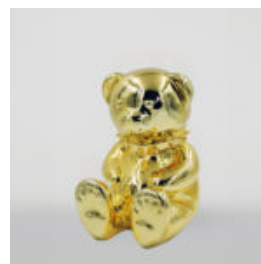

BEAR H-31 CM WITH SPIKED COLLAR IN GOLD VERSION

Article number:
M2-3-15

Product description:
31cm teddy bear with a gold-colored chrome spike...