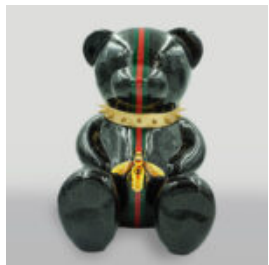

SMALL SITTING BEAR - SWEET MOTIF

Article Number:
M2-7-7
Product Description:
Figurine of a small sitting bear made using the...

SMALL SITTING BEAR - INDIA MOTIF

Article Number:
M2-7-6
Product Description:
Figurine of a small sitting bear made using the...

SITTING LITTLE BEAR - INDUSTRIAL MOTIF

Article Number:
M2-7-5
Product Description:
A small sitting teddy bear figure made using the...

BEAR H. H-45CM

Article number:
M2-4-1
Product description:
Bear H
Material: Polyester resin - cast
Size:...