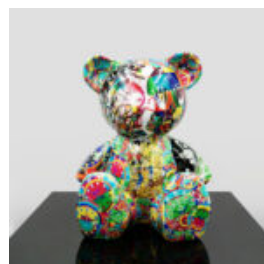

BEAR D H-45CM

Article number:
M2-4-4
Product description:
Teddy bear D
Material: Polyester resin -...

SMALL SITTING BEAR - ROLEX

Article number:
M2-7-8
Product Description:
Small sitting bear in a Rolex...