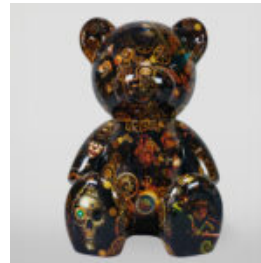

LARGE SITTING TEDDY BEAR - WISH

Item number: M2-5-8 Product description:
Large sitting teddy bear, hand-painted.
Material: PWS...

LARGE SITTING BEAR - SWEET THEME

Numer artykułu:
M2-5-4
Opis produktu:
Duży siedzący miś z motywem sweet, wytworzony...

BEAR H-31 CM WITH A TIGER-THEMED SPIKED COLLAR

Article number:
M2-3-18

Product description:
31cm teddy bear with a silver spiked collar and...

LARGE SITTING BEAR - INDUSTRIAL THEME

Article number:
M2-5-5

Product description:
Large sitting bear with an industrial theme,...