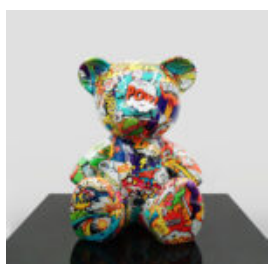

BEAR D H-45CM

Article number:
M2-4-4
Product description:
Teddy bear D
Material: Polyester resin -...

SMALL SITTING BEAR - ROLEX

Article number:
M2-7-8
Product Description:
Small sitting bear in a Rolex...