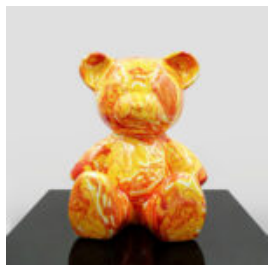

BEARS

LARGE SITTING TEDDY BEAR - HAND-PAINTED

Article Number:
M2-5-7
Product Description:
Large sitting teddy bear,...

INDIAN-THEMED PANDA

Article number:
Panda Indie

Product description:
Panda made using the technique of wrapping...

LARGE BEAR FIGURE SQUARE - RED

Article number:
M1-2-3
Product description:
Standing bear figure in red
Material:
Glass...

LARGE BEAR FIGURE SQUARE - WHITE

Article number:
M1-2-2
Product description:
Standing bear figure in white
Material:
Glass...

LARGE BEAR FIGURE SQUARE - BLUE

Article number:
M1-2-1
Product description:
Standing bear figure in blue
Material:
Glass...

SMALL SITTING BEAR - BLUE H

Article number:
M2-7-10
Product Description:
Small sitting bear in a BLUE H...

SMALL SITTING BEAR - ORANGE H

Article number:
M2-7-9
Product Description:
Small sitting bear in a ORANGE H...

THE SMALL BEAR SITTING WITH THE LOGO

Article number:
M2-7-1

Product description:
Small green bear sitting with logo splattered...