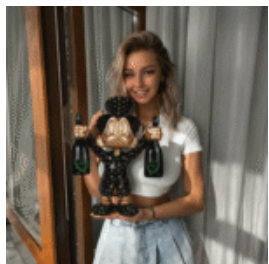

DECORATIVE FIGURE – MINI SCROOGE MCDUCK

Product Description:
Mini decorative figure of Scrooge McDuck.
Material:
PWS fiberglass...