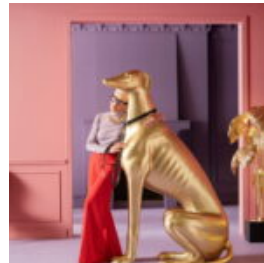

LARGE FIBERGLASS GREYHOUND FIGURE - GOLD

Article number:
Grayhound xl sculpture

Description:
Large Fiberglass...