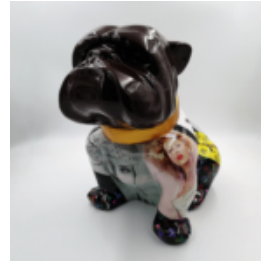

BULLDOG ANGELO 60CM DOG - L

article number:
B1-14-1

Product description:
Bulldog Angelo covered with pattern L

...