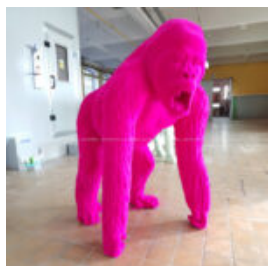

LARGE 3D FLOCKED FIBERGLASS GORILLA FIGURE

Article number:
Large 3d flocked fiberglass gorilla figure.

Description:
...