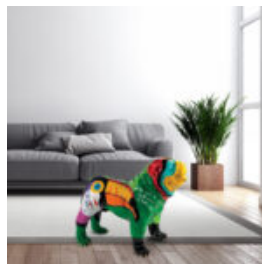

ENGLISH BULLDOG RESIN FIGURE - POP -ART EDITION

Notice:
Price does not include local taxes, delivery cost and retail packaging.
Minimum...