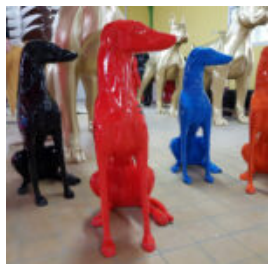

FIBERGLASS GREYHOUND SEATED HANDMADE FIGURE H-80CM

Article number:
Small Greyhound Seated Sculpture.

Description:
Fiberglass...

RESIN HANDMADE GIRAFFE SCULPTURE H-100CM

Article number:
Giraffe figure 100cm.