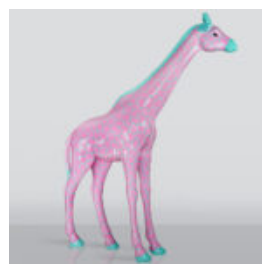

LARGE LIFE-SIZE GIRAFFE FIGURE - CELADON WITH PINK SPOTS

Item number: F041 - celadon with pink spots Product description: Large life-size giraffe...