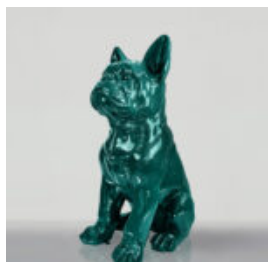

DOG LARGE FRENCH BULLDOG FIGURINE "JUKI" - GREEN

Article number:B1-2-6
Product description:Large French Bulldog Figurine "Juki" -...