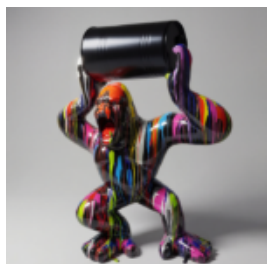

DUŻY GORYL Z BECZKĄ - TRASH

Numer artykułu:
G1-5-7
Opis produktu:
Duży goryl z beczką -...