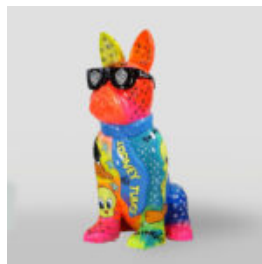

LARGE FIGURE OF A BULLDOG WITH A TIE AND GLASSES - LOGO

Article number:
B1-5-2
Product description:
Large figure of a bulldog with a tie and glasses,...

LARGE FIGURE OF A BULLDOG WITH A TIE AND GLASSES - NO.5

Article number:
B1-5-3
Product description:
Large figure of a bulldog with a tie and glasses,...

DONKEY KONG - RED SAILOR

Article number:
G1-14-1
Product description:
Donkey Kong - sailor in red version
Material:...

PIES DUŻA FIGURA BULLDOGA Z KRAWATEM W OKULARACH – KINGA

Numer artykułu:
B1-5-4

Opis produktu:
Duża figura bulldoga z krawatem w okularach,...

PIES DUŻA FIGURA BULLDOGA Z KRAWATEM W OKULARACH – LOONEY TUNES