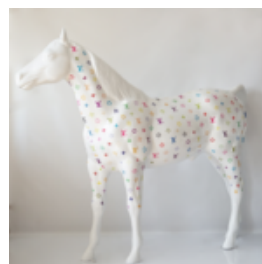

LARGE WALKING TURTLE FIGURINE.

Item number:
Z2-2-1

Product description:
Large walking turtle figurine

H- 63cm L-196cm W...

LARGE BOXER DOG FIGURINE - MONOGRAM

Item Number: B1-C198xl
Product Description: Large Boxer dog figurine - monogram
Material:...