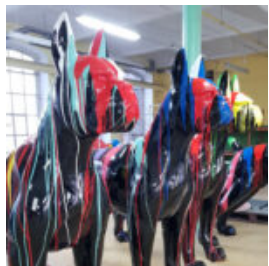

LARGE BOXER DOG FIBERGLASS FIGURE - COLORFUL EDITION

Article number:
C198xl.

Description:
Large Boxer Dog Fiberglass Figure - ...