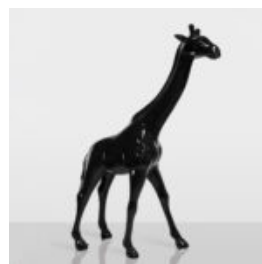

LARGE STANDING LION FIGURE - BLACK TRASH

Item Number: S93-6
Product Description: Standing Lion - Black Trash H - 125cm L - 185cm...

LARGE STANDING LION FIGURE - GOLD

Article Number: S93-5
Product Description: Standing Lion - Gold H- 125cm L -...

LARGE GIRAFFE 230CM - GOLD VERSION

Article Number: Giraffe figure 230cm
Product Description: Large giraffe 230cm gold...

LARGE GIRAFFE 230CM PATINA VERSION

Article number: Giraffe figure 230cm
Product description: Large giraffe 230cm patina version...