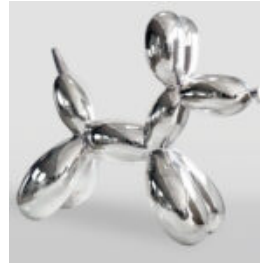

LARGE FIGURE OF A WALKING TURTLE - GOLD PATINA

Article Number:
Z2-2-2
Product Description:
Large figure of a walking turtle - gold...

LARGE GORILLA FIGURE WITH GOLDEN TRASH BARREL

Article Number:
G1-5-3
Product Description:
Large black gorilla in golden trash version with...