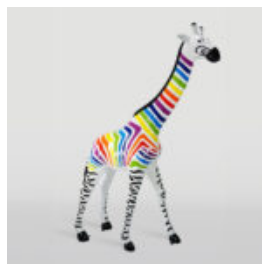

LARGE GIRAFFE 230CM COLOR ZEBRA

article number:
Figure Giraffe 230cm

Product description:
Large giraffe 230cm white,...

LARGE FIGURE OF A BULLDOG WITH A TIE AND GLASSES - SMARTIE VERSION

Article number:
B1-5-6