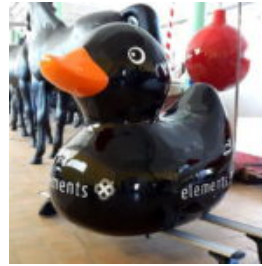

DECORATIVE FIBERGLASS DUCK STATUE

Notice:
Price does not include local taxes, delivery
cost and retail packaging.
Minimum...