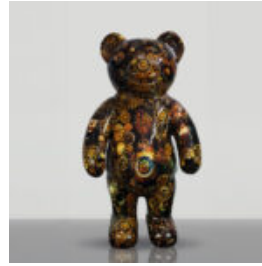

STANDING BEAR - INDUSTRIAL THEME

Article number: M2-2-4
Product description: Standing bear figurine made using the vinyl...