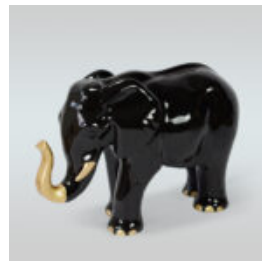

SMALL STANDING ELEPHANT

Article number:
S3-3-1

Product description:
Small standing elephant

Material:
Polyester resin...