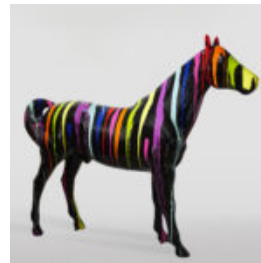

COLORFUL LIFE-SIZE STATUE OF A HORSE BLACK TRASH

Article number:
F039tr
Product description:
Colorful life-size statue of a horse - black...