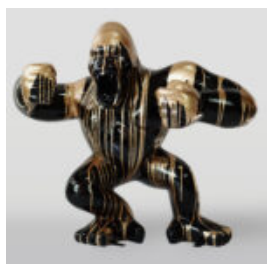

BLACK GORILLA XL - GOLDEN TRASH

Article number:
G1-2-1

Product description:
Black gorilla XL - golden...