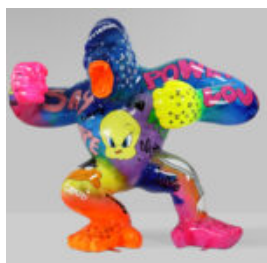

BIG GORILLA WITH A BARREL - LOONEY TUNES

Article number:
G1-5-4
Product description:
Large gorilla with a barrel - Looney...

LARGE GORILLA - POP ART

Article number:
G1-1-3
Product description:
Large gorilla - pop art
Material:
Glass laminate...