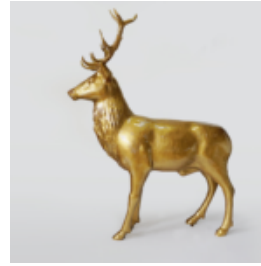

DECORATIVE 3D FIGURE - BIG RED DEER

Article Number:
F006 Red
Product Description:
Life-size Deer
Material:
Glass Laminate...