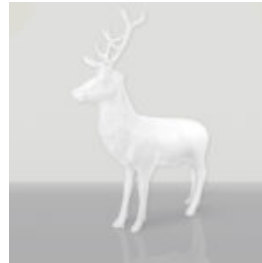

3D DECORATIVE FIGURE - LARGE WHITE DEER

Article Number:F006
Product Description:Life-size deer crafted in white color.
Material:PWS...