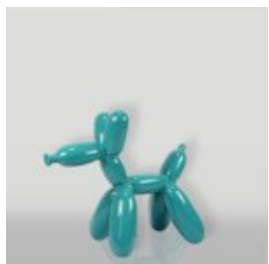

BALLOON DOG MEDIUM DECORATIVE FIGURE - TURQUOISE

Article Number:
B2-3-1
Product Description:
Medium Balloon Dog Figure
Material:
Glass...