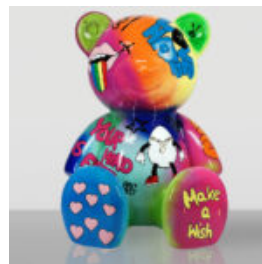

LARGE SITTING TEDDY BEAR - WISH

Item number: M2-5-8
Product description: Large sitting teddy bear, hand-painted.
Material: PWS...