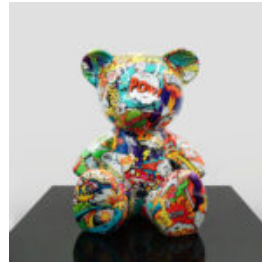

SMALL SITTING BEAR - POP ART

Article number:
M2-7-4
Product Description:
Small sitting bear in a Pop ART...