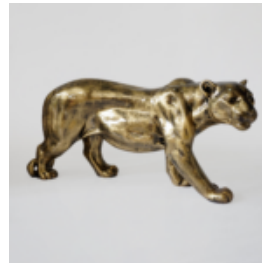

article number:
B1-14-25

Product description:
Bulldog Angelo 60cm - Monogram

...

LARGE LIFE-SIZE GIRAFFE SCULPTURE - MODERN

Item Number:
F041 - modern
Product Description:
Large life-size giraffe...

NATURAL PATINA PANTHER FIGURINE