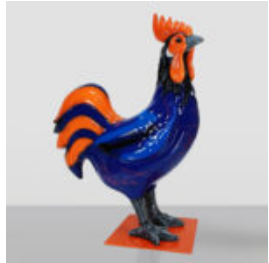

LARGE BLUE ROOSTER FIGURE

Article Number: Rooster - Blue
Product Description: Large Rooster Figure in Blue Version - Matte...