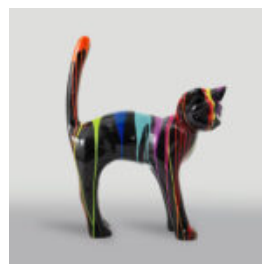

CAT DECORATION FIBERGLASS SCULPTURE - MIDDLE SIZE

Article number:
C094M

Description:
Middle size cat sculpture.

...