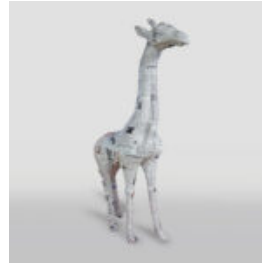

LARGE FIBERGLASS GIRAFFE SCULPTURE - POP -ART EDITION

Notice:
Price does not include local taxes, delivery
cost and retail packaging.
Minimum...