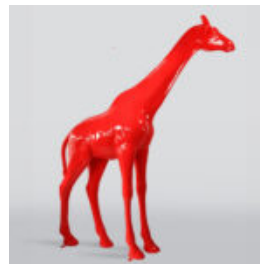

BEAR STANDING LOONEY TUNES

article number:
M2-2-1
Product description:
standing bear-Looney Tunes, hand-painted...

LARGE LIFE-SIZED GIRAFFE FIGURE - MONDRIAN

Article number:
F041 - Mondrian
Product description:
Large life-sized giraffe figure -...