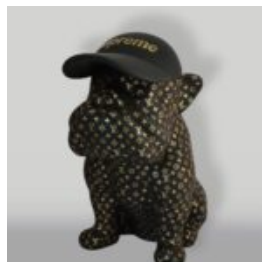

BULLDOG DOG WITH CAP - MATTE WITH GOLDEN LOGO

Article number:
B1-1-8
Product description:
Bulldog with Cap - Matte, adorned with golden...