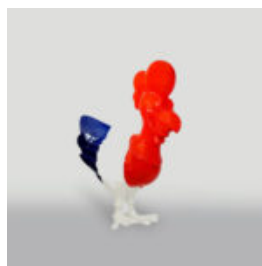

Material:
Polyester...

BALLOON DOG - LARGE DECORATIVE FIGURE - BLUE

Article Number:
B2-1-2
Product Description:
Balloon Dog - Large Decorative...

LARGE DECORATIVE ROOSTER FIGURE IN THREE COLORS H - 140CM