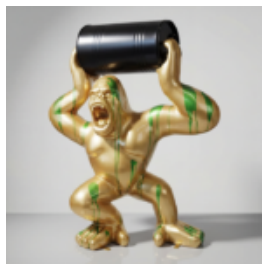

LARGE GOLDEN GORILLA WITH BARREL – GREEN TRASH

Article number:

G1-5-8

Product description:

Large golden gorilla with a barrel - Green...