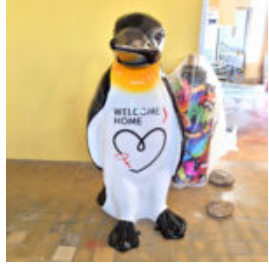

LIFE SIZE FIBERGLASS CAMEL FIGURE

Article number:
f053

Description:
Life size fiberglass camel figure.

...

LARGE FIBERGLASS PENGUIN FIGURE - 170CM

Notice:
Price does not include local taxes, delivery cost and retail packaging.
Minimum...