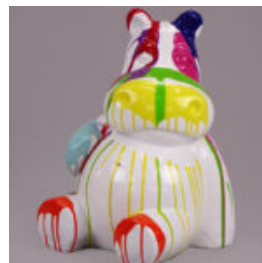

Article number:
G1-6-3

Product description:
Gorilla Tono XL - one color

Material:
Glass...

GORYL XS - TRASH

Article number:
G1-4-2

Product description:
Gorilla XS - trash

Material:
Polyester resin -...

HIPPO 40CM - WHITE TRASH