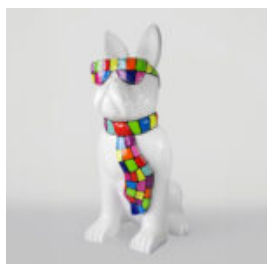

LARGE GIRAFFE 230CM COLOR ZEBRA

article number:
Figure Giraffe 230cm

Product description:
Large giraffe 230cm white,...

LARGE FIGURE OF A BULLDOG WITH A TIE AND GLASSES - SMARTIE VERSION

Article number:
B1-5-6