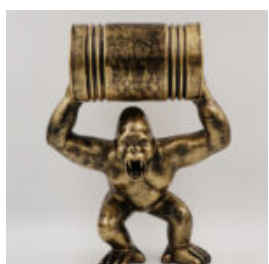

Material:
Glass...

GORILLA TONO XL - BLACK TRASH

Article number:
G1-6-1

Product description:
Gorilla Tono XL - Black Trash

Material:
Glass...

GORILLA TONO XS - PATINA

Article number:
G1-7-1

Product description:
Gorilla Tono XS - Patina