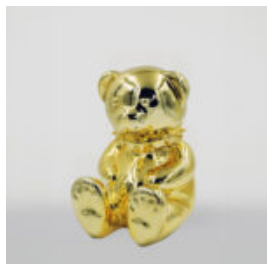

BEAR H-31 CM WITH SPIKED COLLAR IN GOLD VERSION

Article number:
M2-3-15

Product description:
31cm teddy bear with a gold-colored chrome spike...