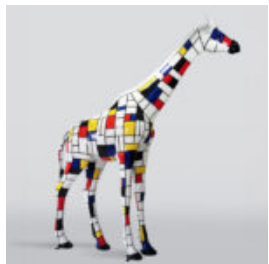

BEAR STANDING LOONEY TUNES

article number:
M2-2-1
Product description:
standing bear-Looney Tunes, hand-painted...

LARGE LIFE-SIZED GIRAFFE FIGURE - MONDRIAN

Article number:
F041 - Mondrian
Product description:
Large life-sized giraffe figure -...