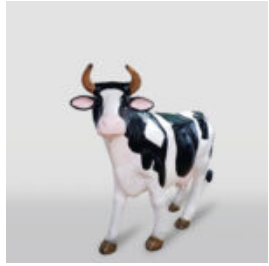

FIBERGLASS COW LIFE SIZE FIGURE - NATURAL COLOR.

Article number:
f018

Description:
Fiberglass cow life size figure - Natural...