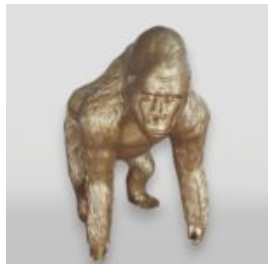

FIBERGLASS 3D GORILLA MODEL WITH CLOSED MOUTH

Article number:
Gorilla Closed Mouth

Description:
Closed Mouth Gorilla...