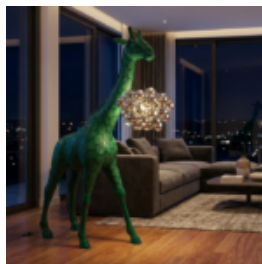

LARGE GIRAFFE 230CM – COLORFUL VERSION

Article Number:
Giraffe Figure 230cm colorful
Product Description:
Large giraffe 230cm –...

LARGE GIRAFFE 230CM – FLUORESCENT YELLOW VERSION

Article Number:
Giraffe Figure 230cm fluo
Product Description:
Large giraffe 230cm in...