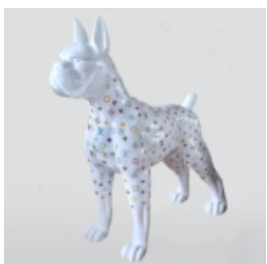

LARGE BOXER DOG FIGURINE - MONOGRAM

Item Number: B1-C198xl
Product Description: Large Boxer dog figurine - monogram
Material:...