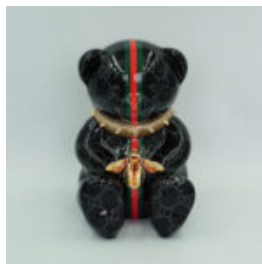

BLACK BEAR H-31CM

Article number:
M2-3-2

Product description:
Teddy bear G black

Material: Polyester resin -...