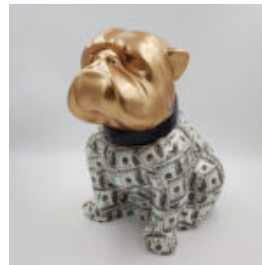

BULLDOG ANGELO 60CM DOG - DOLLARS

article number:
B1-14-36

Product description:
Bulldog Angelo covered with dollars...