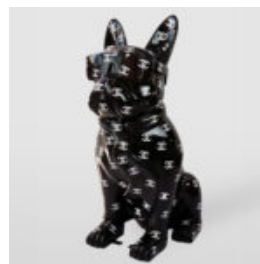

LARGE FIGURE OF A BULLDOG WITH A TIE AND GLASSES - LOGO

Article number:
B1-5-2
Product description:
Large figure of a bulldog with a tie and glasses,...