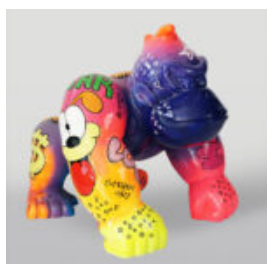

DONKEY KONG - KINGA

Numer artykułu:
G1-14-5

Opis produktu:
Donkey Kong - Kinga z motywem Garfielda i...