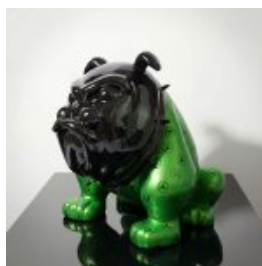

EXCLUSIVE BULLDOG FIGURE AVELLA - AMG

Article Number: B1-12-29 Product Description: Bulldog "Avella" covered with Mercedes Benz AMG...