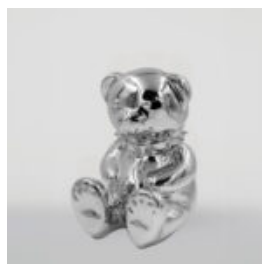

BEAR H-31 CM WITH SPIKED COLLAR SILVER VERSION

Article number:
M2-3-16

Product description:
31cm teddy bear with a silver-colored chrome...