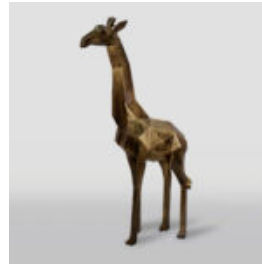

Product description:
Gorilla Tono XS - White Trash

Material:
Polyester...

A LARGE GEOMETRIC GIRAFFE FIGURE FROM LAMINATE - PATINA

article number:
S39

Product description:
A large geometric giraffe figure from...