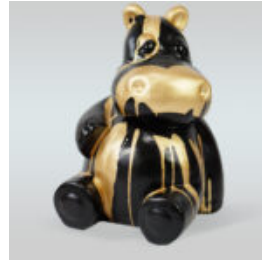

BLACK HIPPO 40CM - GOLDEN TRASH

Article number:
S87

Product description:
Hippo 40cm - black gold trash

Material:
Polyester...