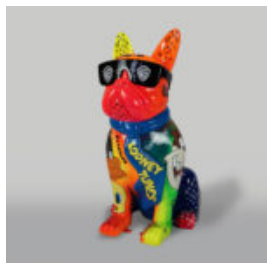

MEDIUM BULLDOG FIGURE WITH TIE AND GLASSES - LOONEY TUNES

Article Number:
B1-28-5
Product Description:
Dog figure with tie and glasses. Hand-painted...