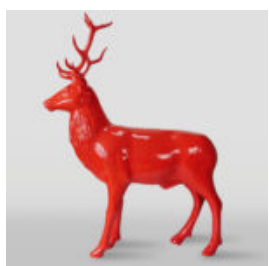

Article number:
C192

Description:
Donkey Decoration Resin Figure - Single...

FIBERGLASS DEER LIFE - SIZE FIGURE - SINGLE COLOR

Article number:
F006

Description:
Fiberglass Deer Life - Size Figure - Single...