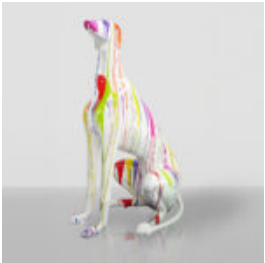

LARGE GREYHOUND DOG FIGURE - TRASH

Article Number: Greyhound XL
Product Description: Large greyhound dog figure in a trash...