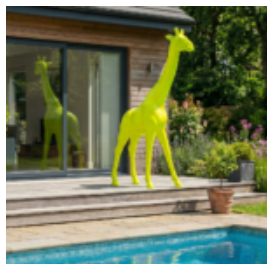

LARGE GIRAFFE 230CM – COLORFUL VERSION

Article Number:
Giraffe Figure 230cm colorful
Product Description:
Large giraffe 230cm –...

LARGE GIRAFFE 230CM – FLUORESCENT YELLOW VERSION

Article Number:
Giraffe Figure 230cm fluo
Product Description:
Large giraffe 230cm in...