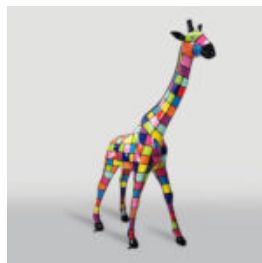

LARGE GIRAFFE 230CM - SMARTIE VERSION

Article Number:
Giraffe Figure 230cm
Product Description:
Large giraffe 230cm hand-painted in...