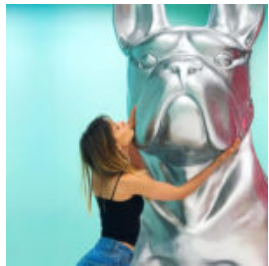

GIANT SITTING BULLDOG STATUE, SINGLE-COLORED.

Article number:
C200sxl
Product description:
Giant sitting bulldog, single-colored.
The...