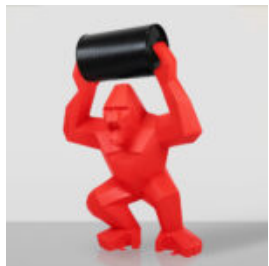

BOXER GORILLA LARGE FIGURE 180CM

Article number:
GB180

Description:
Boxer Gorilla Large Figure 180cm - Single...

BIG FIBERGLASS GORILLA WITH BARREL

Article number:
Gwb250

Description:
Big Fiberglass Gorilla with a Barrel -...