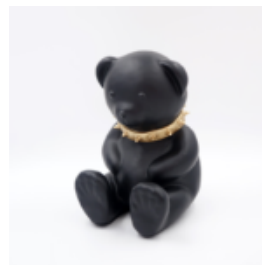

Material:
Polyester...

BEAR H-31 CM - BLUE MATTE

Article number:
M2-3-12

Product description:
Bear H-31 cm - blue matte

Material:
Polyester...

BEAR H-31 CM - BLACK MATTE

Article number:
M2-3-11

Product description:
Bear H-31 cm - matte black