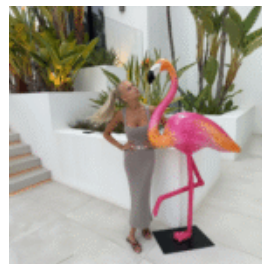

CAROUSEL HORSE

Product Description:
Carousel Horse

Material:
PWS glass laminate

Size:
H- 200 cm...

DECORATIVE FIGURE – MINI SCROOGE MCDUCK

Product Description:
Mini decorative figure of Scrooge McDuck.
Material:
PWS fiberglass...