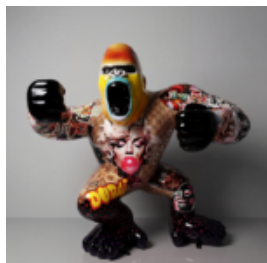

LARGE GORILLA XL – DUBAI THEME

Article Number:
G1-1-10

Product Description:
Large Gorilla XL – wrapped in a Dubai-themed...