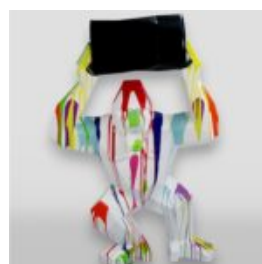

GORILLA TONO SQUARE XL - WHITE TRASH

Article number:
G1-11-3

Product description:
Gorilla Tono square XL - White...