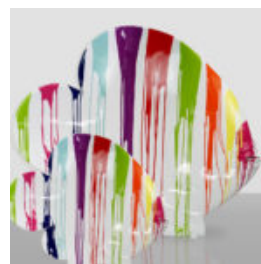

XL WHITE TRASH FISH

Article Number:
R1-1-9
Product Description:
XL Fish designed in White Trash...