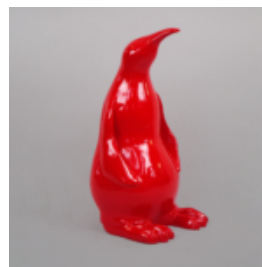

Material:
Polyester...

PENGUIN 100 CM - SMARTIES

Article number:
P3-1-3

Product description:
Penguin 100 cm - smarties

Material:
Glass laminate...

PENGUIN 100 CM - ONE COLOR

Article number:
P3-1-1

Product description:
Penguin 100 cm - one color