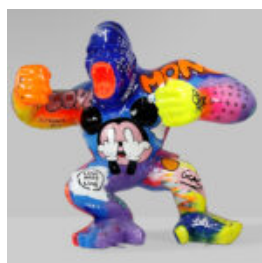

BIG GORILLA WITH A BARREL - LOONEY TUNES

Article number:
G1-5-4
Product description:
Large gorilla with a barrel - Looney...

LARGE GORILLA - POP ART

Article number:
G1-1-3
Product description:
Large gorilla - pop art
Material:
Glass laminate...