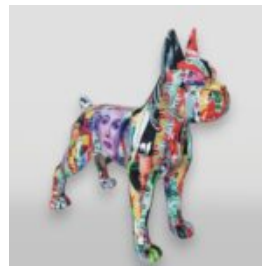

BOXER DOG RESIN DECORATIVE FIGURE - POP ART EDITION.

Article number:
C198

Description:
Boxer Dog Resin Decorative Figure - Pop Art...