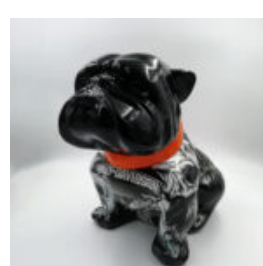

BULLDOG ANGELO 40CM DOG - HARLEY DAVIDSON

article number:
B1-15-12

Product description:
Bulldog Angelo wrapped in the pattern...