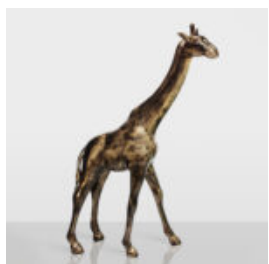

LARGE STANDING LION FIGURE - BLACK TRASH

Item Number: S93-6
Product Description: Standing Lion - Black Trash H - 125cm L - 185cm...

LARGE STANDING LION FIGURE - GOLD

Article Number: S93-5
Product Description: Standing Lion - Gold H- 125cm L -...

LARGE GIRAFFE 230CM - GOLD VERSION

Article Number: Giraffe figure 230cm
Product Description: Large giraffe 230cm gold...

LARGE GIRAFFE 230CM PATINA VERSION

Article number: Giraffe figure 230cm
Product description: Large giraffe 230cm patina version...