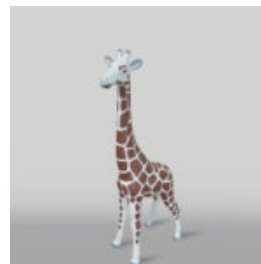

FIBERGLASS GREYHOUND SEATED HANDMADE FIGURE H-80CM

Article number:
Small Greyhound Seated Sculpture.

Description:
Fiberglass...

RESIN HANDMADE GIRAFFE SCULPTURE H-100CM

Article number:
Giraffe figure 100cm.