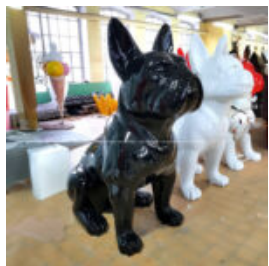

DOG SITTING BULLDOG SL, SINGLE-COLORED.

Article number:
C200SL
Product description:
Single-colored sitting...