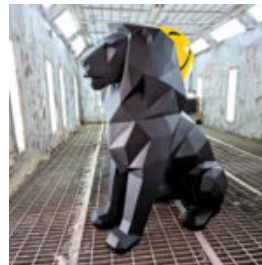

STRIPED FIBERGLASS LARGE BULL STATUE

Article number:
Striped fiberglass large bull statue.

Description:
Bull...

GEOMETRIC LION SCULPTURE SINGLE COLOR

Article number:
Lgmt135

Description:
Geometric Lion Sculpture - Single Color
...