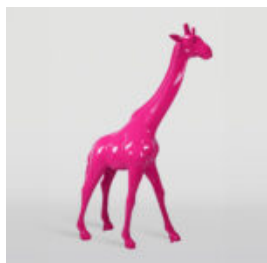

Product description:
31cm teddy bear with a red chrome studded...

GORILLA XXL 180CM POP-ART VERSION - COMIC

Article number:
G1-1-1

Product description:
Large XXL gorilla hand-painted in Pop-Art version - ...

LARGE GIRAFFE 230CM PATCH VERSION

article number:
Figure Giraffe 230cm

Product description:
Large giraffe 230cm white...

LARGE GIRAFFE 230CM PINK VERSION

article number:
Figure Giraffe 230cm

Product description:
Large giraffe 230cm pink...