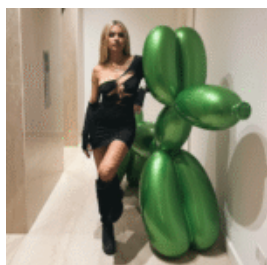

BALLOON DOG LARGE DECORATIVE FIGURE – METALLIC GREEN

Article number:
B2-1-10

Product description:
A balloon dog large decorative figure made...