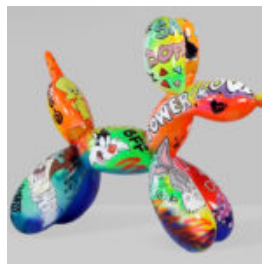

LARGE BALLOON DOG - LOONEY TUNES

article number:
B2-1-1
Product description:
Large balloon dog - Looney Tunes

...