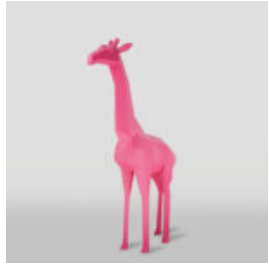

SMALL FIGURE GEOMETRIC GIRAFFE PINK

Article Number:
140GeometricGiraffe
Product Description:
Pink Geometric...