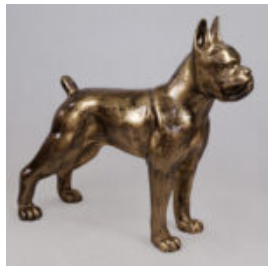

STANDING BOXER DOG L - GOLDEN PATINA

Article number:
B1-C198b
Product description:
Standing Boxer L - Golden...

STANDING DOG BOXER L - SPLASH BLACK

Item number:
B1-C198b
Product description:
Standing Boxer L - Splash...