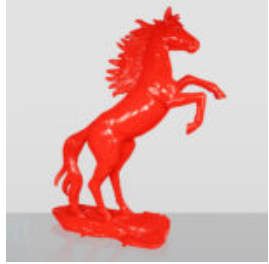

Article number:
f039j.

Description:
Unicorn life size sculpture.

...

LARGE ENGLISH BULLDOG FIBERGLASS SCULPTURE - SINGLE COLOR

Article number:
F099

Description:
Large English bulldog fiberglass sculpture -...