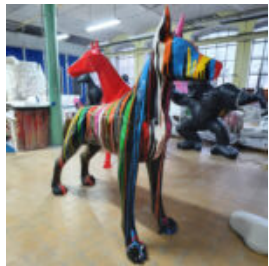

LARGE DOBERMAN COLORFUL FIBERGLASS STATUE

Notice:
Price does not include local taxes, delivery cost and retail packaging.
Minimum...