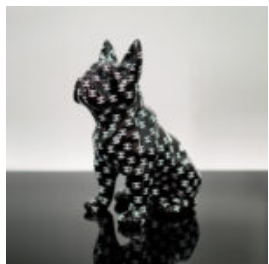

DECORATIVE FIGURINE FRENCH BULLDOG - CC

Article Number:C200s
Product Description:Decorative French
Bulldog Figurine - motif...