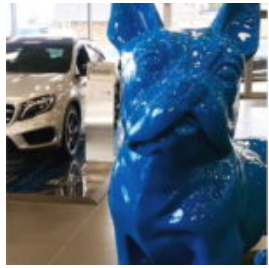

3D ADVERTISING FIGURE, LARGE MONOCHROME ROOSTER

Article number:
Rooster / Cock

Description:
Large Fiberglass Rooster Figure
...

FIBERGLASS DECORATIVE HORSE STATUE

Article number:
f039

Description:
Fiberglass Decorators Horse Statue
...