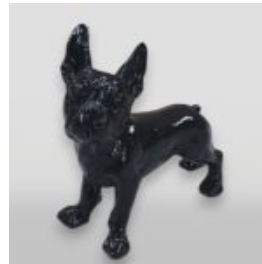

RESIN FIGURINE SMALL FRENCH BULLDOG - SINGLE COLOR EDITION

Article number:
C199

Description:
Small French Bulldog Figurine - Single Color...