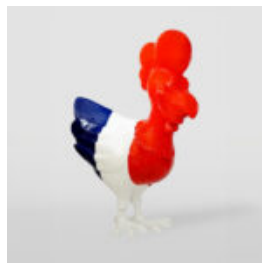

LARGE DECORATIVE ROOSTER FIGURE IN THREE COLORS H-190CM

Article number:
Product description:
Large decorative figure of a rooster in blue, red, and...