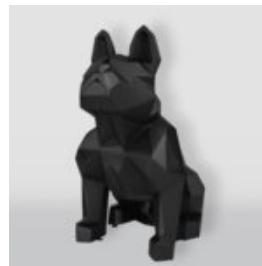

GEOMETRIC FIBERGLASS FRENCH BULLDOG SCULPTURE - SINGLE COLOR

Article number:
Bgmt130

Description:
Geometric Fiberglass French Bulldog...