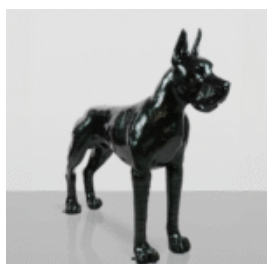

GREEN GREAT DANE COVERED IN PAINT

Item number:
Green Great Dane - coated with paint

Product description:
Green Great Dane -...