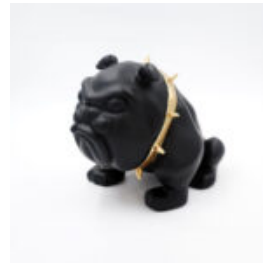

...

BULLDOG AVELLA DOG 22CM - RED MAT

article number:
B1-13-18

Product description:
Bulldog Avella 22cm - red mat

...

BULLDOG AVELLA DOG 22CM - BLACK MAT

article number:
B1-13-21

Product description:
Bulldog Avella 22cm - black mat