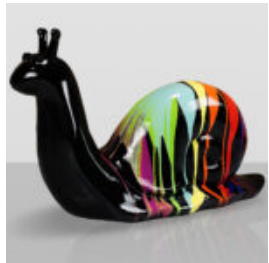

DECORATIVE FIGURE LARGE SNAIL - TRASH

Article Number:S1-2-1
Product Description:Large Decorative Figure Snail - Trash
Material:Glass...