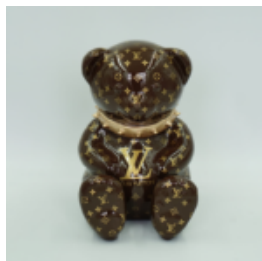

BEAR MONOGRAM H-31CM

Article number:
M2-3-6

Product description:
Bear - monogram

Material: Polyester resin -...