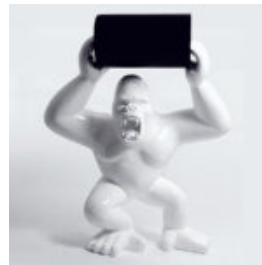

BIG FIBERGLASS GORILLA WITH BARREL

Article number:
Gwb250

Description:
Big Fiberglass Gorilla with a Barrel -...