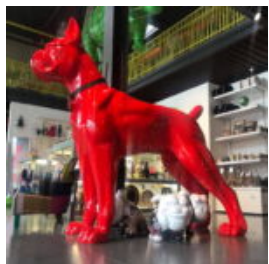

Description:
Large Fiberglass...

FIBERGLASS 3D GORILLA MODEL WITH CLOSED MOUTH

Article number:
Gorilla Closed Mouth

Description:
Closed Mouth Gorilla...

LIFE SIZE FIBERGLASS LARGE ELEPHANT STATUE

Notice:
Price does not include local taxes, delivery cost and retail packaging.
Minimum...