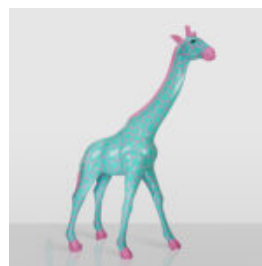

LARGE GIRAFFE 230CM PINK VERSION WITH CELADON SPOTS

Item number: Giraffe figure 230cm Product description: Large giraffe 230cm pink version with...