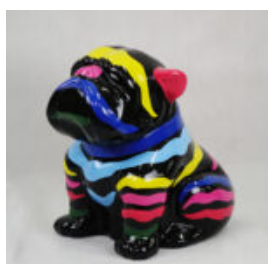

Material:...

BULLDOG ANGELO 60CM DOG - STRIPES

article number:
B1-14-30

Product description:
Bulldog angelo stripes

Material:...

BULLDOG ANGELO 40CM DOG - STRIPES

article number:
B1-15-29

Product description:
Bulldog angelo stripes