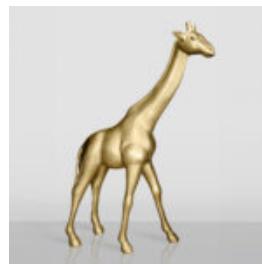

LARGE GIRAFFE 230CM - GOLD VERSION

Article Number: Giraffe figure 230cm
Product Description: Large giraffe 230cm gold...