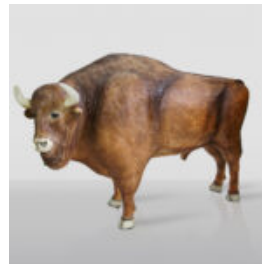

LIFE-SIZE BISON / EUROPEAN BISON FIGURE

Article Number:Bison/European Bison with Fur
Product Description:Life-size figure of a...