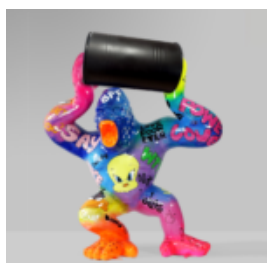

BIG GORILLA WITH A BARREL - LOONEY TUNES

Article number:
G1-5-4
Product description:
Large gorilla with a barrel - Looney...