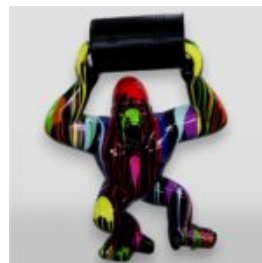

GORILLA TONO XL - BLACK TRASH

Article number:
G1-6-1

Product description:
Gorilla Tono XL - Black Trash

Material:
Glass...