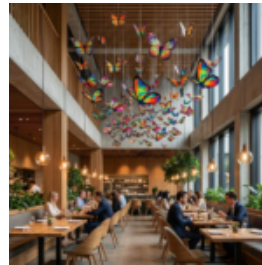

Material:
PWS glass laminate

Size:
H-120cm...

DECORATIVE FIGURE – HANGING BUTTERFLY, PASTEL VERSION

Product description:
Decorative Butterfly Figure for hanging in pastel version

Material:
PWS...

DECORATIVE FIGURE – HANGING BUTTERFLY