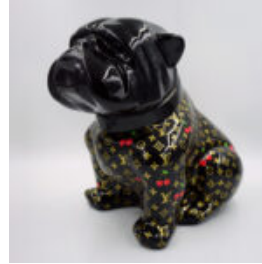

BULLDOG ANGELO 60CM DOG - CHERRY MONOGRAM

article number:
B1-14-23

Product description:
Bulldog Angelo 60cm - Cherry...