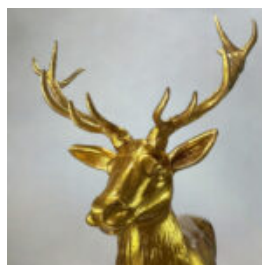

LARGE FIGURE BOXER DOG - CAMOUFLAGE

Article Number: B1-C198xl-Moro Product Description: Large figure of a boxer dog - camouflage...

FIGURE FISH XL MEXICO

Item number: R1-1-6 Product description: Fish XL made using the technique of wrapping with...

ZEBRA WHITE - LIFE-SIZE FIGURE

Article number: NaturalZebra Product Description: Life-size decorative figure of a zebra in...

3D DECORATIVE FIGURE - LARGE DEER WITH GOLD GLITTER

Article Number: F006 + glitter Product Description: Life-size deer in gold with glitter...