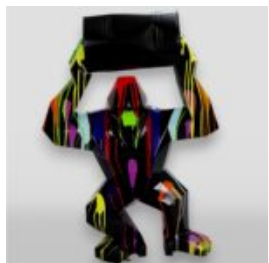

GORILLA TONO SQUARE XL - BLACK TRASH

Article number:
G1-11-4

Product description:
Gorilla Tono square XL - Black...

Material:
Glass...