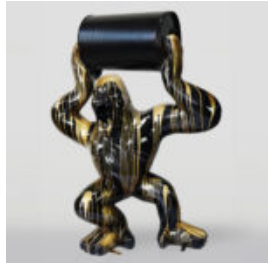

LARGE GORILLA FIGURE WITH GOLDEN TRASH BARREL

Article Number:
G1-5-3
Product Description:
Large black gorilla in golden trash version with...