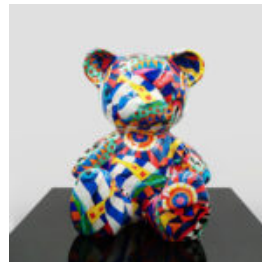

SMALL SITTING BEAR - MOSAIC

Article number:M2-7-2
Product Description:Small sitting bear in a mosaic motif.
Material:PWS...