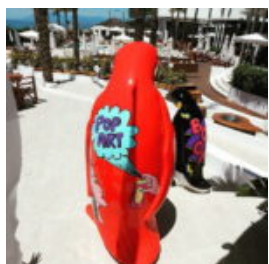

LARGE FIBERGLASS PENGUIN STATUE - NATURAL COLORS.

Article number:
f079

Description:
Large Fiberglass Penguin Statue - Natural...