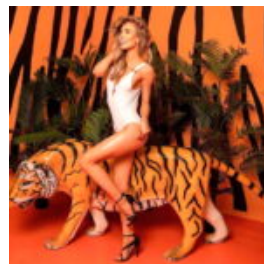

LARGE TIGER FIBERGLASS FIGURE

Notice:
Price does not include local taxes, delivery cost and retail packaging.
Minimum...