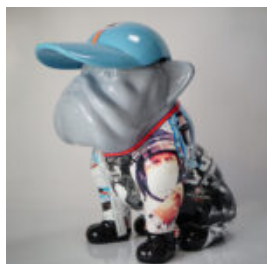

BULLDOG DOG WITH HAT - MCQUEEN

article number:
B1-1-7
Product description:
Bulldog with hat - McQueen
Material:...