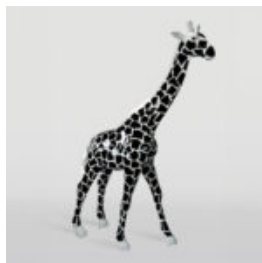

LARGE GIRAFFE 230CM PATCH VERSION

article number:
Figure Giraffe 230cm

Product description:
Large giraffe 230cm white...