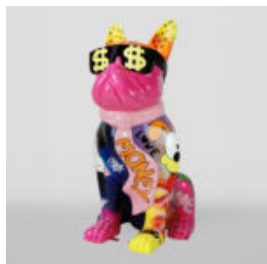

PIES DUŻA FIGURA BULLDOGA Z KRAWATEM W OKULARACH – KINGA

Numer artykułu:
B1-5-4

Opis produktu:
Duża figura bulldoga z krawatem w okularach,...