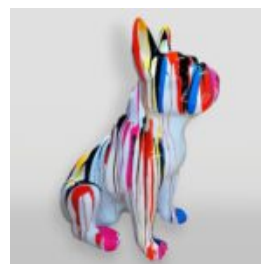

DOG - SITTING BULLDOG FIGURINE SL, MULTICOLOR VERSION

Notice:
Price does not include local taxes, delivery cost and retail packaging.
Minimum...