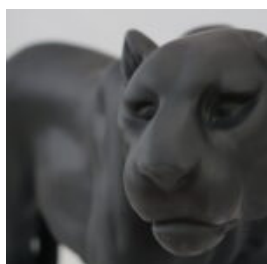

STANDING LIFE-SIZE PANTHER - MATTE PAINTING

Article number:
P2-1-10

Product description:
Life-size standing panther - matte...