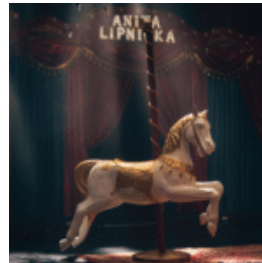

Material:
PWS glass laminate

Size:
H-120cm...

DECORATIVE FIGURE – HANGING BUTTERFLY, PASTEL VERSION

Product description:
Decorative Butterfly Figure for hanging in pastel version

Material:
PWS...

DECORATIVE FIGURE – HANGING BUTTERFLY

CAROUSEL HORSE

Product Description:
Carousel Horse

Material:
PWS glass laminate

Size:
H- 200 cm...

DECORATIVE FIGURE – MINI SCROOGE MCDUCK

Product Description:
Mini decorative figure of Scrooge McDuck.
Material:
PWS fiberglass...