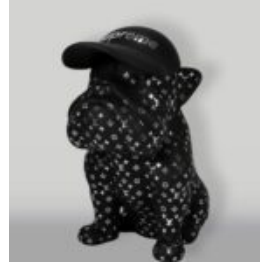

DOG BULLDOG WITH CAP - MATTE WITH CHROME

Article number: B1-1-3
Product description: Bulldog with Cap - Matte, adorned with silver...