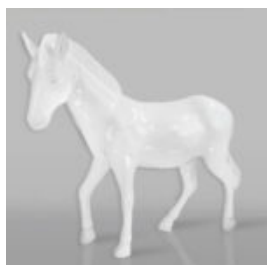

ZEBRA WHITE - LIFE-SIZE FIGURE

Article number: NaturalZebra Product Description: Life-size decorative figure of a zebra in...