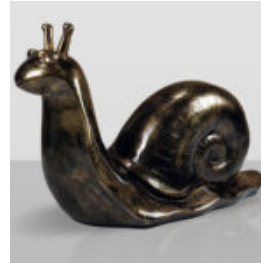

LARGE FIGURE OF NATURAL SIZE GIRAFFE - STRIPES

article number:
F041 - belts

Product description:
A large figure of a giraffe of a...

LARGE PINK TRASH CAT

Article number:
C094XLS TRASH

Product description:
Large cat in pink trash...