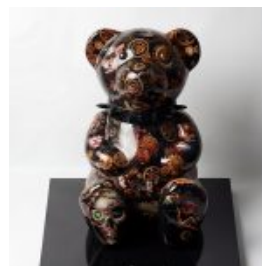

INDUSTRIAL BEAR H-45CM

Item number:
Industrial Bear H-45 cm
Product description:
Bear in an industrial..