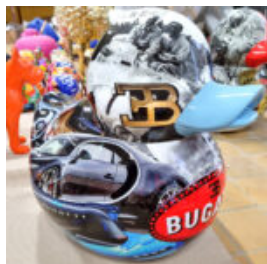

SMALL RESIN HANDMADE DUCK POP-ART FIGURE

Notice:
Price does not include local taxes, delivery cost and retail packaging.
Minimum...