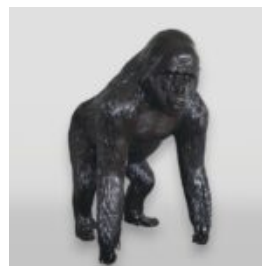

FIBERGLASS GORILLA LARGE HANDMADE STATUE - SINGLE COLOR

Article number:
gorilla

Description:
Fiberglass Gorilla Large Handmade Statue...