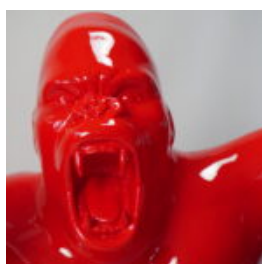

BOXER GORILLA

Product description:
Boxing gorilla - 1 color.
Finish: 1 color + varnish...