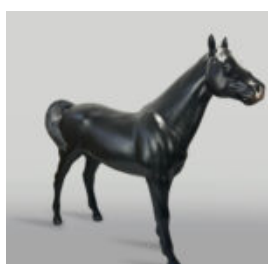

LIFE-SIZE FIGURE OF A BLACK HORSE

Article Number:
F039 Black
Product Description:
Life-size and natural finish figure of a...