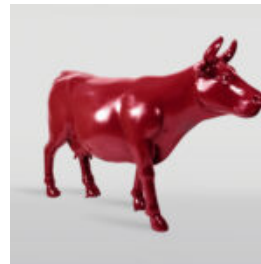

GRAFFITI-THEMED SPRAY

Article number:
S3-1-2

Product description:
Large spray painted with a graffiti motif...

LOONEY TUNES-THEMED SPRAY

Article number:
S3-1-1

Product description:
Large spray painted artwork in Looney Tunes motif...