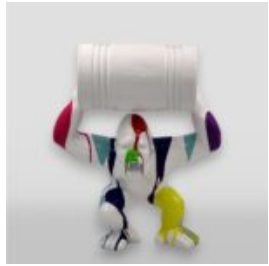

Material:
Polyester resin -...

GORILLA TONO XS - BLACK TRASH

Article number:
G1-7-2

Product description:
Gorilla Tono XS - Black Trash

Material:
Polyester...

GORILLA TONO XS - WHITE TRASH

Article number:
G1-7-3