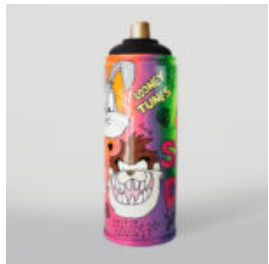

DECORATIVE FIGURE LARGE SNAIL - PATINA

Article Number:
S1-2-2
Product Description:
Large Decorative Figure Snail -...

DECORATIVE FIGURE LARGE SNAIL - TRASH

Article Number:S1-2-1
Product Description:Large Decorative Figure Snail - Trash
Material:Glass...

GRAFFITI-THEMED SPRAY

Article number:
S3-1-2

Product description:
Large spray painted with a graffiti motif...

LOONEY TUNES-THEMED SPRAY

Article number:
S3-1-1

Product description:
Large spray painted artwork in Looney Tunes motif...