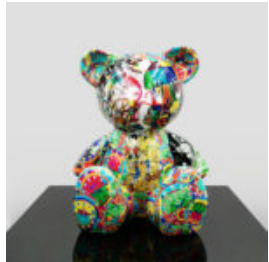

SMALL SITTING BEAR - ROLEX

Article number:
M2-7-8
Product Description:
Small sitting bear in a Rolex...