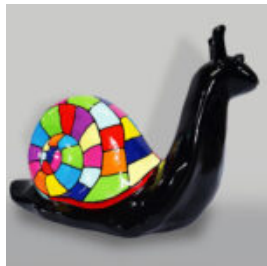

LARGE DECORATIVE FIGURE SNAIL - SMARTIE

Article number:
S1-1-2
Product description:
Large Decorative Figure Snail -...

LARGE DECORATIVE SNAIL FIGURE - TRASH

Article Number:
S1-1-1
Product Description:
Large Decorative Snail -...