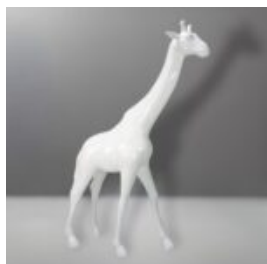

LARGE GIRAFFE 230CM WHITE VERSION

Article Number:
Giraffe Figure 230cm
Product Description:
Large giraffe 230cm white...