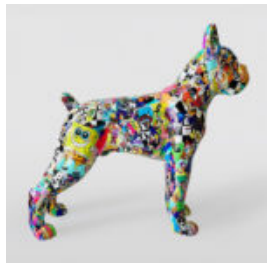

LARGE DECORATIVE FIGURE SNAIL - SMARTIE

Article number:
S1-1-2
Product description:
Large Decorative Figure Snail -...

LARGE DECORATIVE SNAIL FIGURE - TRASH

Article Number:
S1-1-1
Product Description:
Large Decorative Snail -...

BEAR H-31 CM WITH A TIGER-THEMED SPIKED COLLAR

Article number:
M2-3-18

Product description:
31cm teddy bear with a silver spiked collar and...

DOG BULLDOG WITH CAP - RED

Article number:
B1-1-2

Product description:
Bulldog with Cap - Red with black...