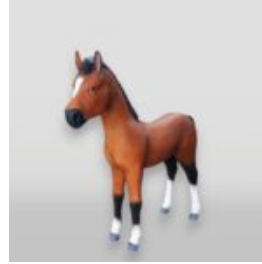

LIFE SIZE FOCAL FIBERGLASS REALISTIC FIGURE

Article number:
f022

Description:
life size foal fiberglass realistic figure

...