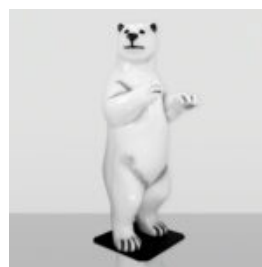

Material:
Glass...

PENGUIN 100 CM - STRIPES

Article number:
P3-1-2

Product description:
Penguin 100 cm - stripes

Material:
Glass laminate...

STANDING BEAR 180 CM - ONE COLOR

Article number:
M1-1-1

Product description:
Standing bear 180 cm - one color