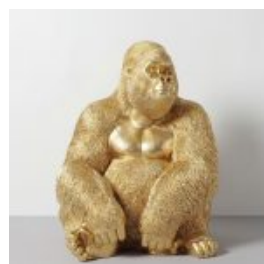

DECORATIVE FIGURE SEATED GORILLA

Article Number: G1-15-1 Product Description:
Decorative figure of a seated golden gorilla...