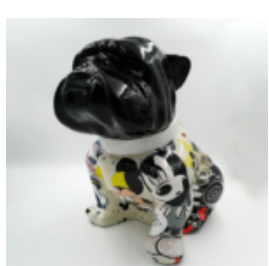

BULLDOG ANGELO 60CM DOG - HARLEY DAVIDSON

article number:
B1-14-12

Product description:
Bulldog Angelo wrapped in the pattern of...

BULLDOG ANGELO 40CM DOG - MICKEY MOUSE

article number:
B1-15-47

Product description:
Bulldog Angelo wrapped in a Mickey Mouse...