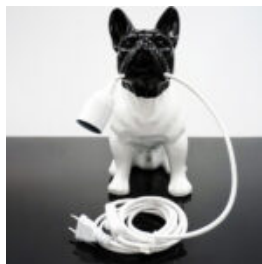

DECORATIVE FIGURE FRENCH BULLDOG LAMP - DESIGN I

Article Number: C200s LAMP Product Description: White decorative figure with a black head -...