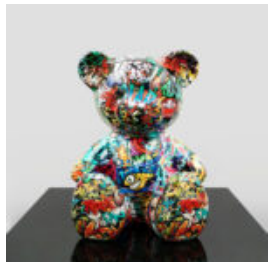

SMALL SITTING BEAR - GRAFFITI

Article number:M2-7-3
Product Description:Small sitting bear in a Graffiti motif.
Material:PWS...