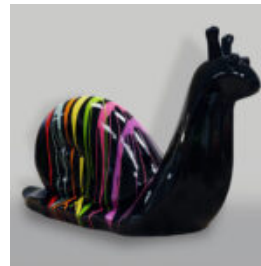

LARGE DECORATIVE FIGURE SNAIL - SMARTIE

Article number:
S1-1-2
Product description:
Large Decorative Figure Snail -...

LARGE DECORATIVE SNAIL FIGURE - TRASH

Article Number:
S1-1-1
Product Description:
Large Decorative Snail -...