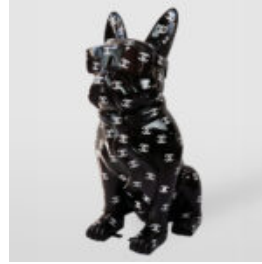

DOG MEDIUM FIGURE OF BULLDOG WITH TIE AND GLASSES - LOGO

Article Number: B1-28-4
Product Description: Large bulldog figure with tie and glasses,...