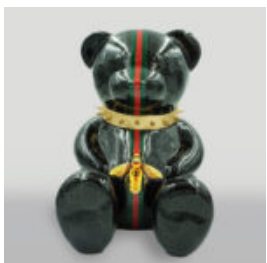

Article number:
Z2-1-4

Product description:
Turtle in a helmet with monogram - pink...

BEAR H. H-45CM

Article number:
M2-4-1

Product description:
Bear H

Material: Polyester resin - cast

Size:...

BLACK G BEAR H-45CM