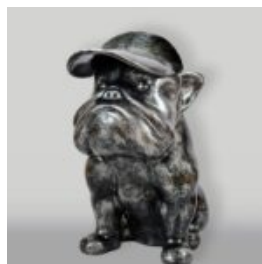

BULLDOG WITH CAP - SILVER PATINA

Product Number:
B1-1-6
Product Description:
Bulldog with Cap - Silver...