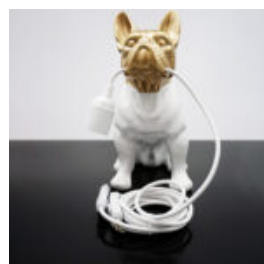

DECORATIVE FIGURE FRENCH BULLDOG LAMP - DESIGN III

Article Number: C200s LAMP Product Description: White decorative figure with a golden head -...