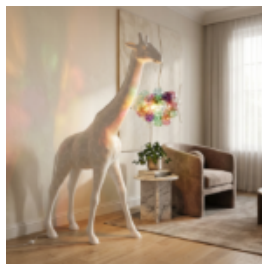

LARGE GIRAFFE 230CM LAMP – WHITE WITH SPOTS VERSION

Article Number: Giraffe Figure 230cm LAMP white
Product Description: Large 230cm giraffe, white...