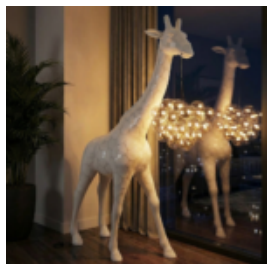

LARGE GIRAFFE 230CM LAMP – BEIGE VERSION WITH SPOTS

Article Number:
Giraffe Figure 230cm LAMP cream
Product Description:
Large giraffe 230cm,...