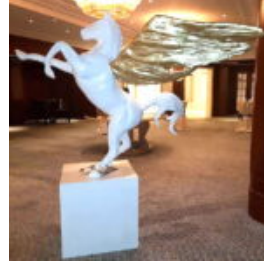

DECORATION FIBERGLASS STATUE PEGASUS

Notice:
Price does not include local taxes, delivery cost and retail packaging.
Minimum...