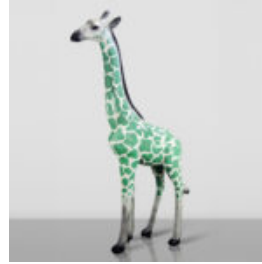

LARGE 3D FIGURE - GIRAFFE WITH GREEN SPOTS

Article Number:GF062
Product Description: Large figure - giraffe in a classic style with green...