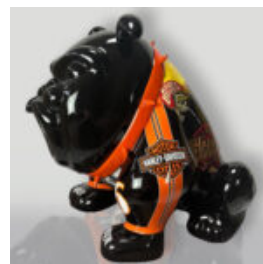

DOG BULLDOG AVELLA 55 CM - HARLEY 2

Article number:
B1-12-25
Product description:
Bulldog Avella dog made using the foil wrapping...