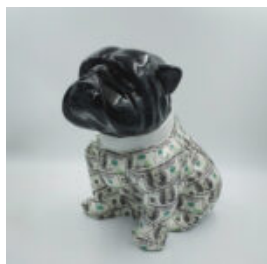

BULLDOG ANGELO 40CM DOG - DOLLARS

article number:
B1-15-37

Product description:
Bulldog Angelo covered with dollars...