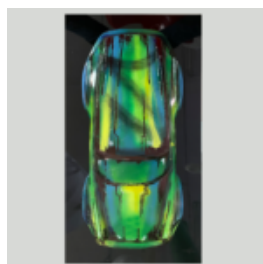

CAR MODEL 911 - MARKER MOTIF WITH BASE

Article Number:
Car 911 - Marker Theme with Base
Product Description:
Car 911 - Marker...