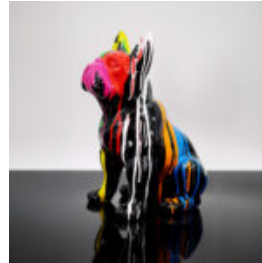

DECORATIVE FIGURINE FRENCH BULLDOG - TRASH

Article Number:C200s
Product Description:Decorative French
Bulldog Figurine - motif...