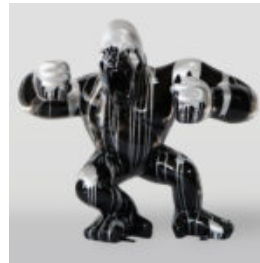

CZARNY GORYL XL - SREBRNY TRASH

Numer artykułu:
G1-2-1

Opis produktu:
Czarny goryl XL - srebrny...