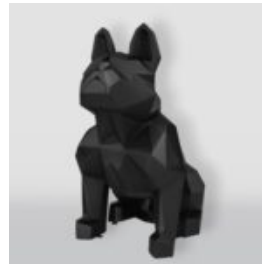

GEOMETRIC FIBERGLASS FRENCH BULLDOG SCULPTURE - SINGLE COLOR

Article number:
Bgmt130

Description:
Geometric Fiberglass French Bulldog...