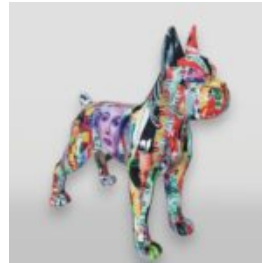

BOXER DOG RESIN DECORATIVE FIGURE - POP ART EDITION.

Article number:
C198

Description:
Boxer Dog Resin Decorative Figure - Pop
Art...