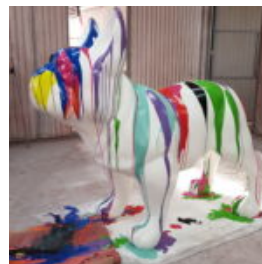

LARGE FIBERGLASS BABY BULLDOG - COLORFUL EDITION

Notice:
Price does not include local taxes, delivery cost and retail packaging.
Minimum...