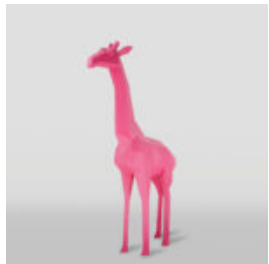

SMALL FIGURE GEOMETRIC GIRAFFE PINK

Article Number:
140GeometricGiraffe
Product Description:
Pink Geometric...