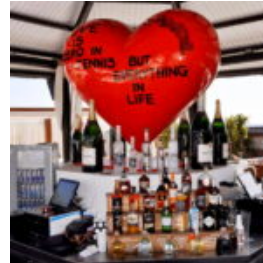

BIG FIBERGLASS HEART MODEL - SINGLE COLOR

Article number:
Big Heart.

Description:
Big Fiberglass Heart Model - Single...