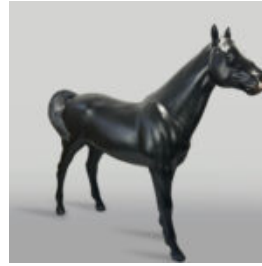

LIFE-SIZE FIGURE OF A BLACK HORSE

Article Number:
F039 Black
Product Description:
Life-size and natural finish figure of a...