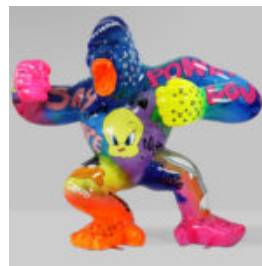

BIG GORILLA - LOONEY TUNES

article number:
G1-1-2

Product description:
Big Gorilla - Looney Tunes

Material:...