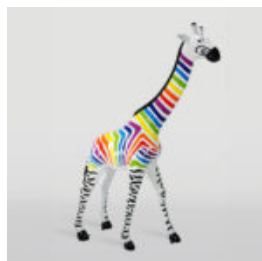

LARGE GIRAFFE 230CM COLOR ZEBRA

article number:
Figure Giraffe 230cm

Product description:
Large giraffe 230cm white,...