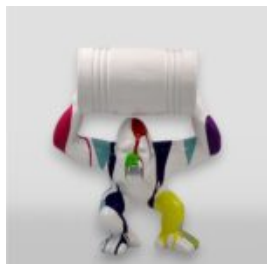

GORYL TONO XS - BIAŁY TRASH

Numer artykułu:
G1-7-3

Opis produktu:
Goryl Tono XS - Biały Trash

Materiał:
Żywica...