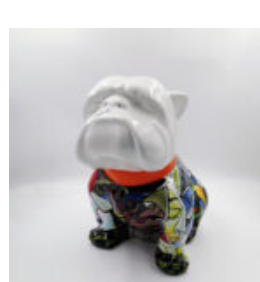

BULLDOG ANGELO 60CM DOG - MCQUEEN

article number:
B1-14-15

Product description:
Bulldog Angelo covered with McQueen...

BULLDOG ANGELO 40CM DOG - PICASSO

article number:
B1-15-48

Product description:
Bulldog Angelo covered with Picasso...