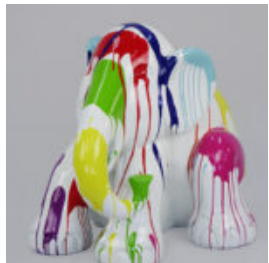

SUN SITTING L - WHITE TRASH

article number:
S3-4-1

Product description:
Sun sitting l - white trash

Material:...