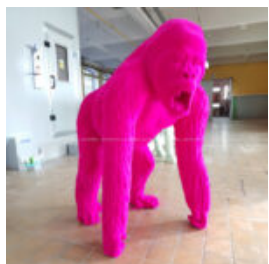

LARGE 3D FLOCKED FIBERGLASS GORILLA FIGURE

Article number:
Large 3d flocked fiberglass gorilla figure.

Description:
...