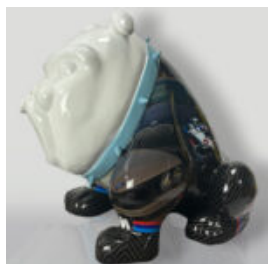

BULLDOG AVELLA DOG 55 CM - BMW

Article Number:
B1-12-24
Product Description:
Bulldog Avella dog completely wrapped in BMW...