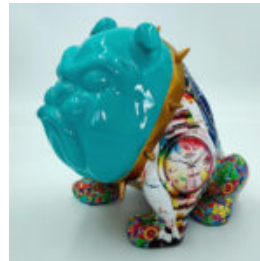

BULLDOG AVELLA 55CM DOG - ROLEX

article number:
B1-12-10

Product description:
Bulldog Avella covered with a role...