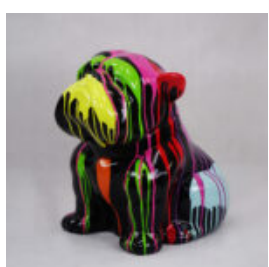

BULLDOG ANGELO 40CM DOG - TRASH

article number:
B1-15-35

Product description:
Bulldog Angelo Trash

Material:...