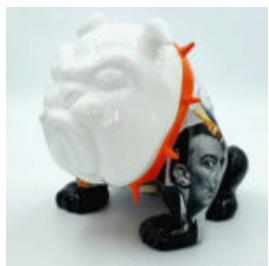

BULLDOG AVELLA 55CM DOG - MUSTACHE

article number:
B1-12-4

Product description:
Bulldog Avella wrapped in Mustache...