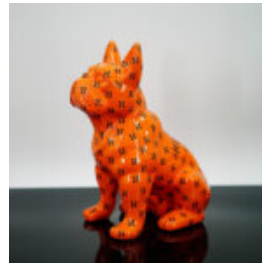

DECORATIVE FIGURINE FRENCH BULLDOG - H

Item Number:
C200s
Product Description:
Decorative French Bulldog Figurine - motif...