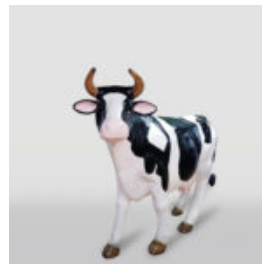

FIBERGLASS COW LIFE SIZE FIGURE - NATURAL COLOR.

Article number:
f018

Description:
Fiberglass cow life size figure - Natural...