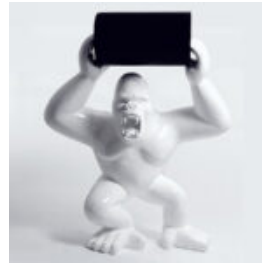

BIG FIBERGLASS GORILLA WITH BARREL

Article number:
Gwb250

Description:
Big Fiberglass Gorilla with a Barrel - ...