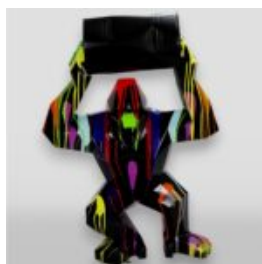

GORYL TONO KWADRAT XL - CZARNY TRASH

Numer artykułu:
G1-11-4

Opis produktu:
Goryl Tono kwadrat XL - Czarny...