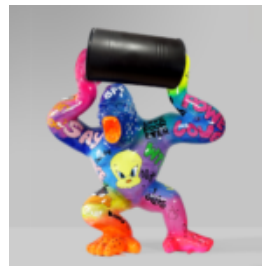

BIG BITTER WITH A BARREL - LOONEY TUNES

article number:

G1-5-4

Product description:

Big bitter with a barrel - Looney...