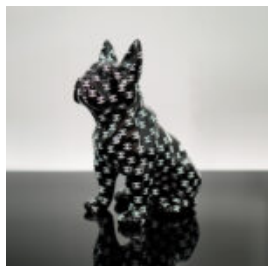

DECORATIVE FIGURINE FRENCH BULLDOG - CC

Article Number:C200s
Product Description:Decorative French
Bulldog Figurine - motif...