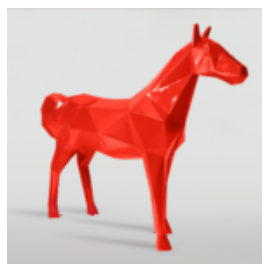

LARGE GEOMETRIC HORSE MADE OF LAMINATE - RED

Article number:
GMF039R
Product description:
Large geometric horse made of laminate
...