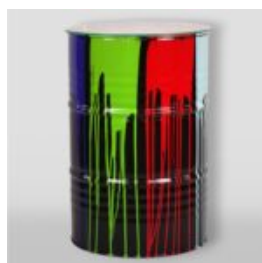

## BARREL - WHITE TRASH

Article number:  
S82

Description:  
Barrel - White Trash

Material:  
Metal

size:...