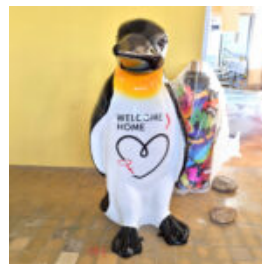

## LIFE SIZE FIBERGLASS CAMEL FIGURE

Article number:  
f053

Description:  
Life size fiberglass camel figure.  
...