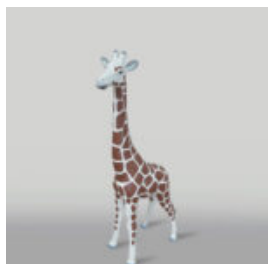

## FIBERGLASS GREYHOUND SEATED HANDMADE FIGURE H-80CM

Article number:  
Small Greyhound Seated Sculpture.

Description:  
Fiberglass...