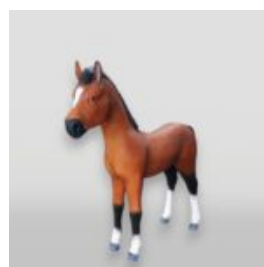

## ZEBRA REALISTIC LIFE SIZE FIBERGLASS FIGURE

Article number:  
F040

Description:  
zebra realistic life size fiberglass...