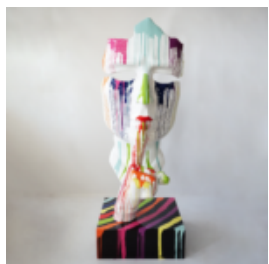

LARGE MASK BASED ON - TRASH

article number:
M3-1-9
Product description:
Large mask based on
Material:
PWS...