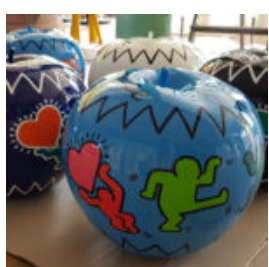

## 3D DECORATIVE APPLE FIGURE 40CM

Product description:  
3D decorative apple figurine, 40cm.  
Material:  
Resin -...