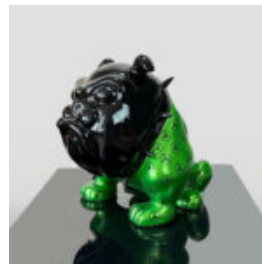

EXCLUSIVE BULLDOG AMG - AVELLA 22 FIGURINE

Article Number:
B1-13-23
Product Description:
Bulldog "Avella" adorned with Mercedes Benz...