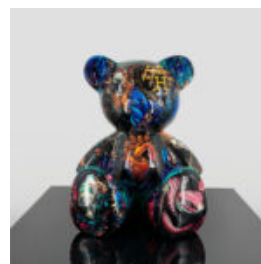

SMALL SITTING BEAR - INDIA MOTIF

Article Number:
M2-7-6
Product Description:
Figurine of a small sitting bear made using
the...