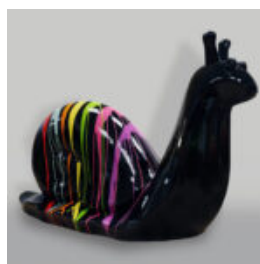

## LARGE DECORATIVE FIGURE SNAIL - SMARTIE

Article number:  
S1-1-2

Product description:  
Large Decorative Figure Snail -...