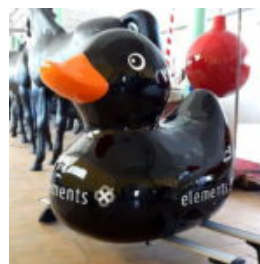

DECORATIVE FIBERGLASS DUCK STATUE

Notice:
Price does not include local taxes, delivery
cost and retail packaging.
Minimum...