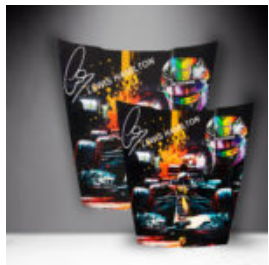

CAR MASK 911 - MOTIF 20

article number:
Car mask 911 - motif 20

Product description:
Car mask 911 - to hang on...