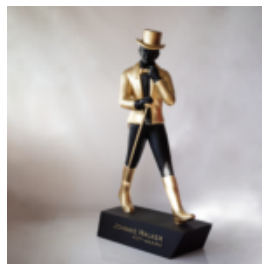

JOHNNIE WALKER - KEEP WALKING

article number:
R02

Product description:
Johnnie Walker - Keep Walking

Material:...