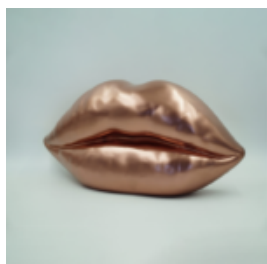

PINK GOLD LIPS

article number:
U1-1-9

Product description:
Pink gold lips

Material:
Polyester...