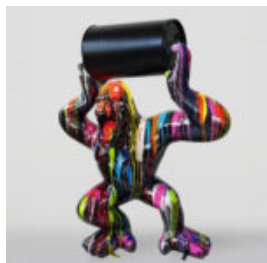

DUŻY GORYL Z BECZKĄ - TRASH

Numer artykułu:
G1-5-7

Opis produktu:
Duży goryl z beczką -...