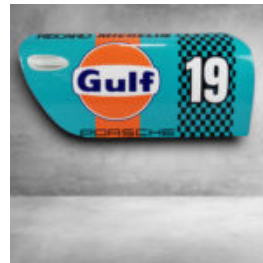

CAR DOORS 911 - MOTIF 9

Article Number:
Motif 9
Product Description:
Car doors 911 - made using foil wrapping...