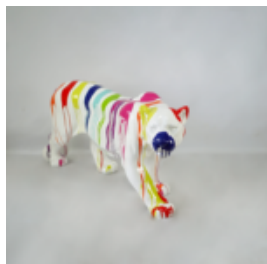

LIFE-SIZE STANDING PANTHER STATUE - MULTICOLOR

Article number:
P2-1-9

Product description:
Life-size standing panther - multicolor

Material:...