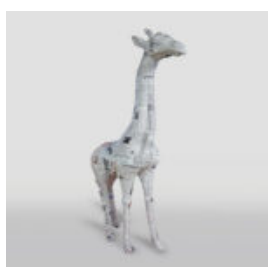

LARGE FIBERGLASS GIRAFFE SCULPTURE - POP -ART EDITION

Notice:
Price does not include local taxes, delivery cost and retail packaging.
Minimum...