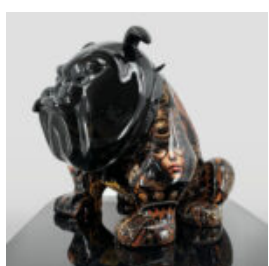

DOG BULLDOG AVELLA 55CM - INDUSTRIELL

Article Number:
B1-12-27
Product Description:
Bulldog "Avella" wrapped in industrial-themed...