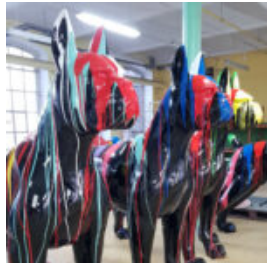

LARGE BOXER DOG FIBERGLASS FIGURE - COLORFUL EDITION

Article number:
C198xl.

Description:
Large Boxer Dog Fiberglass Figure - ...