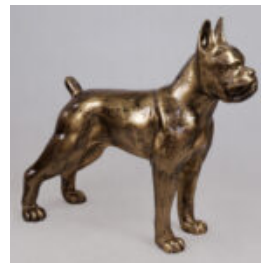

## STANDING BOXER DOG L - GOLDEN PATINA

Article number:  
B1-C198b  
Product description:  
Standing Boxer L - Golden...