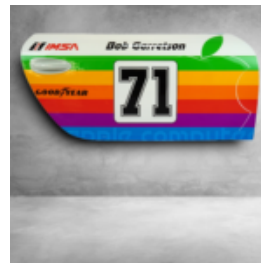

CAR DOORS 911 - MOTIF 5

Article Number:
Motif 5
Product Description:
Car doors 911 - made using foil wrapping...