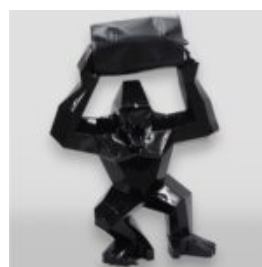

GORYL TONO KWADRAT XL - JEDEN KOLOR

Numer artykułu:
G1-11-1

Opis produktu:
Goryl Tono kwadrat XL - jeden...