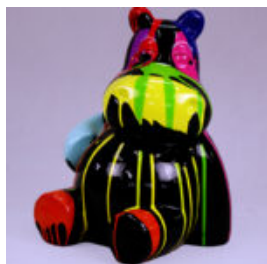

HIPPO 40CM - BLACK TRASH

article number:
S51

Description:
Hippo 40cm - Black Trash

Material:
Polyester...