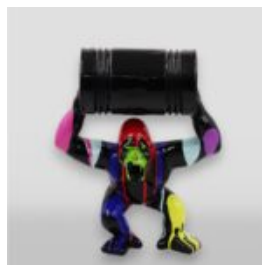

GORYL TONO XS - CZARNY TRASH

Numer artykułu:
G1-7-2

Opis produktu:
Goryl Tono XS - Czarny Trash

Materiał:
Żywica...