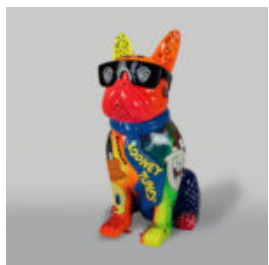

MEDIUM BULLDOG FIGURE WITH TIE AND GLASSES - LOONEY TUNES

Article Number:
B1-28-5
Product Description:
Dog figure with tie and glasses. Hand-
painted...