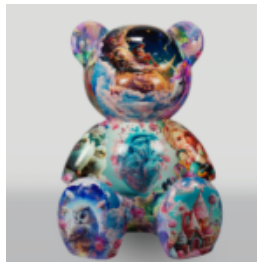

DUŻY MIŚ SIEDZĄCY - MOTYW SWEET

Numer artykułu:
M2-5-4

Opis produktu:
Duży siedzący miś z motywem sweet, wytworzony...