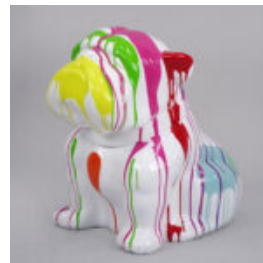

BULLDOG ANGELO 60CM DOG - TRASH

article number:
B1-14-34

Product description:
Bulldog Angelo Trash

Material:...