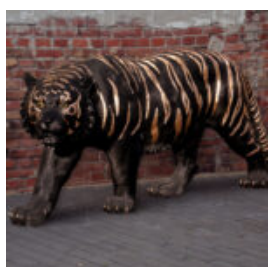

BLACK STANDING TIGER - GOLDEN TRASH

article number:
S94

Description:
Black Standing Tiger - Golden Trash

Material:
...