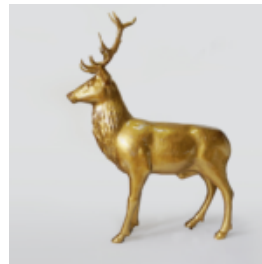

DECORATIVE 3D FIGURE - BIG RED DEER

Article Number:
F006 Red
Product Description:
Life-size Deer
Material:
Glass Laminate...