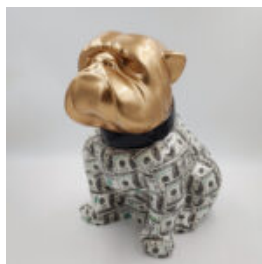

BULLDOG ANGELO 60CM DOG - DOLLARS

article number:
B1-14-36

Product description:
Bulldog Angelo covered with dollars...