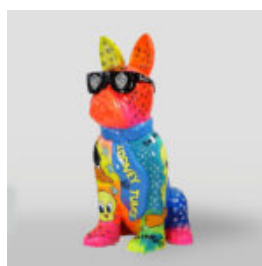

PIES DUŻA FIGURA BULLDOGA Z KRAWATEM W OKULARACH – LOONEY TUNES

Numer artykułu:
B1-5-5
Opis produktu:
Duża figura bulldoga z krawatem w okularach,...