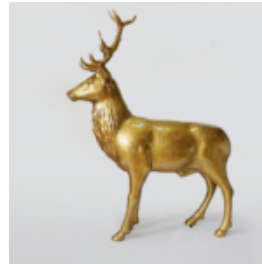

## FIBERGLASS DEER LIFE - SIZE FIGURE - SINGLE COLOR

Article number:  
F006

Description:  
Fiberglass Deer Life - Size Figure - Single...