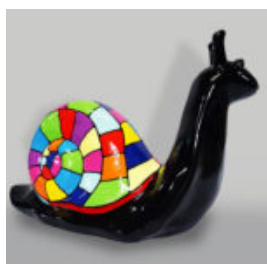

LARGE DECORATIVE FIGURE SNAIL - SMARTIE

Article number:
S1-1-2

Product description:
Large Decorative Figure Snail -...