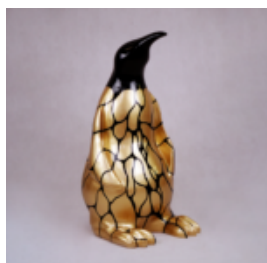

## PENGUIN 100 CM - GOLDEN PATCHES

article number:  
P3-1-5

Product description:  
Penguin 100 cm - golden patches

...