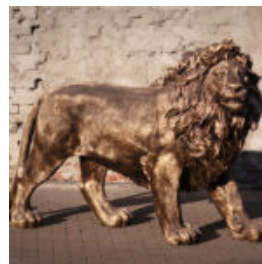

## STANDING LION - PATINA

article number:  
S93

Description:  
Standing Lion - Patina

Material:  
Fiberglass...