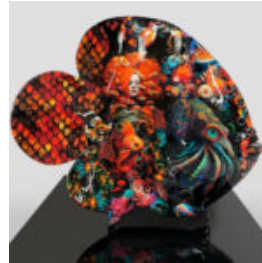

FISH XL OCEANARIA

Article Number:
R1-1-5
Product Description:
Fish XL made using the foil wrapping technique...