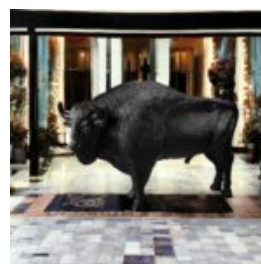

NATURALNEJ WIELKOŚCI FIGURA BIZONA

Numer artykułu:
Żubr/Bizon z sierścią

Opis produktu:
Naturalnej wielkości figura...