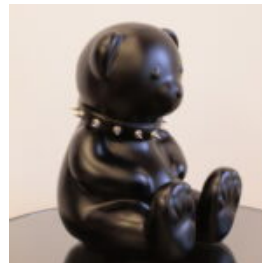

RESIN TEDDY BEAR DECORATION FIGURE - SINGLE COLOR

Article number:
Teddy

Description:
Resin Teddy Bear Decoration Figure -...