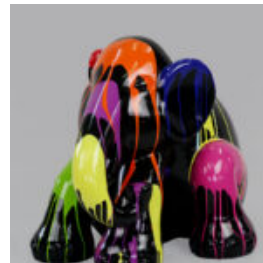

SUN SITTING L - BLACK TRASH

article number:
S3-4-2

Product description:
Sun sitting l - black trash

Material:...