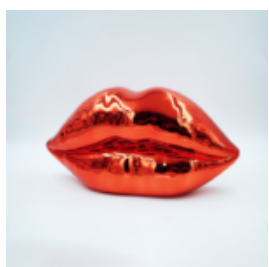

LIPS RED CHROME

article number:
U1-1-1

Product description:
Lips red chrome

Material:
Polyester...