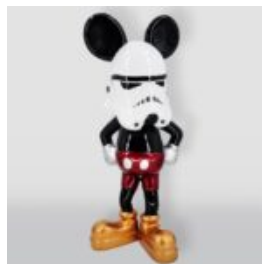

FUNNY FIGURES

LARGE SITTING TEDDY BEAR - HAND-PAINTED

Article Number:
M2-5-7
Product Description:
Large sitting teddy bear,...

DECORATIVE FIGURE WHITE STORMTROOPER MOUSE

Article Number:
White Stormtrooper Mouse
Product Description:
Decorative figure Stormtrooper...

BALLOON DOG SMALL DECORATIVE FIGURE - TURQUOISE

Article Number:
B2-2-2
Product Description:
Large Balloon Dog Figure
Material:
Glass...

BALLOON DOG MEDIUM DECORATIVE FIGURE - TURQUOISE

Article Number:
B2-3-1
Product Description:
Medium Balloon Dog Figure
Material:
Glass...