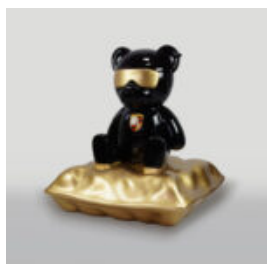

FUNNY FIGURES

LARGE SITTING TEDDY BEAR - HAND-PAINTED

Article Number:
M2-5-7
Product Description:
Large sitting teddy bear,...

DECORATIVE FIGURE WHITE STORMTROOPER MOUSE

Article Number:
White Stormtrooper Mouse
Product Description:
Decorative figure Stormtrooper...

BALLOON DOG SMALL DECORATIVE FIGURE - TURQUOISE

Article Number:
B2-2-2
Product Description:
Large Balloon Dog Figure
Material:
Glass...

BALLOON DOG MEDIUM DECORATIVE FIGURE - TURQUOISE

Article Number:
B2-3-1
Product Description:
Medium Balloon Dog Figure
Material:
Glass...

BALLOON DOG LARGE DECORATIVE FIGURE - TURQUOISE

Article Number:
B2-1-8
Product Description:
Large Dog Figure Made of...

THE LARGE GNOME "FUCK YOU" WHITE

Numer artykułu:
K2-1-3
Opis...

MEDIUM BULLDOG FIGURE WITH TIE AND GLASSES - LOONEY TUNES

Article Number:
B1-28-5
Product Description:
Dog figure with tie and glasses. Hand-painted...

MIŚ SIEDZĄCY NA PODUSZCIE FERRARI

Numer artykułu:
M2-6-3

Opis produktu:
Miś z okularami siedzący na poduszce z motywem...