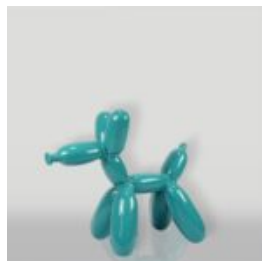

FUNNY FIGURES

LARGE SITTING TEDDY BEAR - HAND-PAINTED

Article Number:
M2-5-7
Product Description:
Large sitting teddy bear,...

DECORATIVE FIGURE WHITE STORMTROOPER MOUSE

Article Number:
White Stormtrooper Mouse
Product Description:
Decorative figure Stormtrooper...

BALLOON DOG SMALL DECORATIVE FIGURE - TURQUOISE

Article Number:
B2-2-2
Product Description:
Large Balloon Dog Figure
Material:
Glass...

BALLOON DOG MEDIUM DECORATIVE FIGURE - TURQUOISE

Article Number:
B2-3-1
Product Description:
Medium Balloon Dog Figure
Material:
Glass...