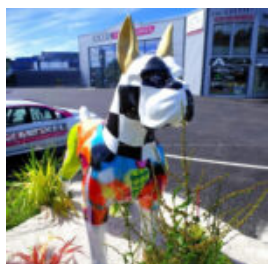

BOXER DOG FIGURE STANDING - POP -ART EDITION

Notice:
Price does not include local taxes, delivery
cost and retail packaging.
Minimum...