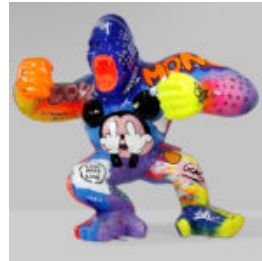

BIG GORILLA - POP ART

article number:
G1-1-3

Product description:
Big Gorilla - Pop Art

Material:
PWS...