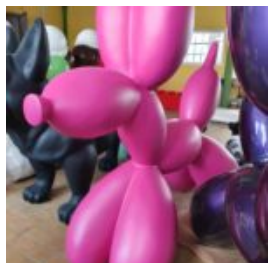

Material:...

BIG GORILLA WITH A BARREL - POP ART

article number:

G1-5-6

Product description:

Big Gorilla with a barrel - Pop Art

...

BALLOON DOG BIG FIBERGLASS STATUE