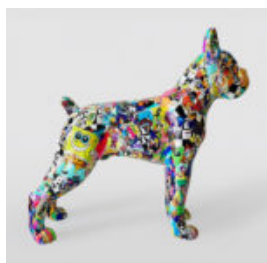

MIŚ SIEDZĄCY NA PODUSZCIE PORSCHE

Numer artykułu:
M2-6-2

Opis produktu:
Miś z okularami siedzący na poduszce z motywem...

TEDDY BEAR SITTING ON THE PILLOW

article number:
M2-6-1

Product description:
Bear with glasses sitting on the pillow...

SPRAY IN GRAFFITI

article number:
S3-1-2

Product description:
A large spray covered with graffiti motif...

DUŻA PUSZKA RED BULL – USTA

Numer artykułu:
P1-3-3

Opis produktu:
Duża Puszka Red bull –...

STANDING BOXER DOG L - CARTOON

Article Number:
B1-C198b
Product Description:
Standing Boxer L - decorated with cartoon...

BALLOON DOG - LARGE DECORATIVE FIGURE - BLUE

Article Number:
B2-1-2
Product Description:
Balloon Dog - Large Decorative...