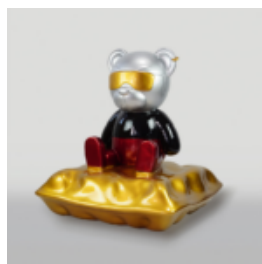

BALLOON DOG SMALL DECORATIVE FIGURE - TURQUOISE

Article Number:
B2-2-2
Product Description:
Large Balloon Dog Figure
Material:
Glass...

BALLOON DOG MEDIUM DECORATIVE FIGURE - TURQUOISE

Article Number:
B2-3-1
Product Description:
Medium Balloon Dog Figure
Material:
Glass...

BALLOON DOG LARGE DECORATIVE FIGURE - TURQUOISE

Article Number:
B2-1-8
Product Description:
Large Dog Figure Made of...

THE LARGE GNOME "FUCK YOU" WHITE

Numer artykułu:
K2-1-3
Opis...

MEDIUM BULLDOG FIGURE WITH TIE AND GLASSES - LOONEY TUNES

Article Number:
B1-28-5
Product Description:
Dog figure with tie and glasses. Hand-painted...

MIŚ SIEDZĄCY NA PODUSZCIE FERRARI

Numer artykułu:
M2-6-3

Opis produktu:
Miś z okularami siedzący na poduszce z motywem...

MIŚ SIEDZĄCY NA PODUSZCIE PORSCHE

Numer artykułu:
M2-6-2

Opis produktu:
Miś z okularami siedzący na poduszce z motywem...

TEDDY BEAR SITTING ON THE PILLOW

article number:
M2-6-1

Product description:
Bear with glasses sitting on the pillow...