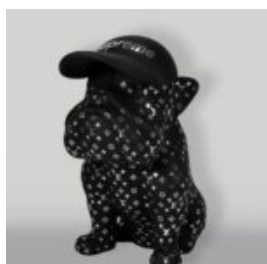

MIŚ SIEDZĄCY NA PODUSZCIE PORSCHE

Numer artykułu:
M2-6-2

Opis produktu:
Miś z okularami siedzący na poduszce z motywem...

TEDDY BEAR SITTING ON THE PILLOW

article number:
M2-6-1

Product description:
Bear with glasses sitting on the pillow...

SPRAY IN GRAFFITI

article number:
S3-1-2

Product description:
A large spray covered with graffiti motif...

DUŻA PUSZKA RED BULL – USTA

Numer artykułu:
P1-3-3

Opis produktu:
Duża Puszka Red bull –...

STANDING BOXER DOG L - CARTOON

Article Number:
B1-C198b
Product Description:
Standing Boxer L - decorated with cartoon...

BALLOON DOG - LARGE DECORATIVE FIGURE - BLUE

Article Number:
B2-1-2
Product Description:
Balloon Dog - Large Decorative...

DOG BULLDOG WITH CAP - MATTE WITH CHROME

Article number: B1-1-3
Product description: Bulldog with Cap - Matte, adorned with silver...

BEAR STANDING LOONEY TUNES

article number:
M2-2-1

Product description:
standing bear-Looney Tunes, hand-painted...