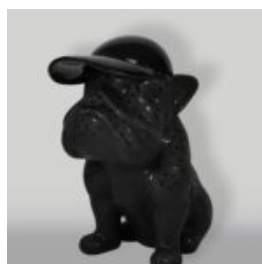

DOG BULLDOG WITH CAP - MATTE

Article number: B1-1-4
Product description: Bulldog with Cap - Matte, adorned
Material: Glass...