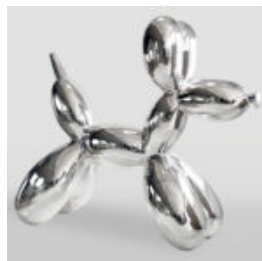

Article Number:
B1-C198b
Product Description:
Standing Boxer L - decorated with cartoon...

BALLOON DOG - LARGE DECORATIVE FIGURE - BLUE

Article Number:
B2-1-2
Product Description:
Balloon Dog - Large Decorative...

DOG BULLDOG WITH CAP - MATTE WITH CHROME

Article number: B1-1-3
Product description: Bulldog with Cap - Matte, adorned with silver...

BEAR STANDING LOONEY TUNES

article number:
M2-2-1

Product description:
standing bear-Looney Tunes, hand-painted...

SPRAY IN LOONEY TUNES

article number:
S3-1-1

Product description:
A large spray painted with a spray...

PIES DUŻA FIGURA BULLDOGA Z KRAWATEM W OKULARACH - W MARYNARCE

Numer artykułu:
B1-5-11

Opis produktu:
Duża figura bulldoga z krawatem w okularach,...

DECORATIVE FIGURINE SILVER STORMTROOPER MOUSE

Article Number:
Silver Stormtrooper
Product Description:
Decorative Stormtrooper Mouse...

LARGE BALLOON DOG - SILVER CHROME

article number:
B2-1-5

Product description:
Large balloon dog - silver chrome