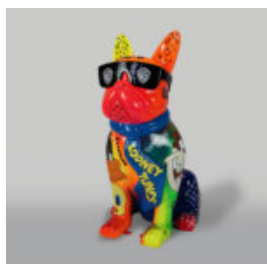

FUNNY FIGURES

LARGE SITTING TEDDY BEAR - HAND-PAINTED

Article Number:
M2-5-7
Product Description:
Large sitting teddy bear,...

DECORATIVE FIGURE WHITE STORMTROOPER MOUSE

Article Number:
White Stormtrooper Mouse
Product Description:
Decorative figure Stormtrooper...

BALLOON DOG SMALL DECORATIVE FIGURE - TURQUOISE

Article Number:
B2-2-2
Product Description:
Large Balloon Dog Figure
Material:
Glass...

BALLOON DOG MEDIUM DECORATIVE FIGURE - TURQUOISE

Article Number:
B2-3-1
Product Description:
Medium Balloon Dog Figure
Material:
Glass...

LARGE GARDEN GNOME "FUCK YOU" RED

Article Number:
K2-1-5
Product Description:
Large Single-Colored Garden Gnome "Fuck You" -...

LARGE GARDEN GNOME "FUCK YOU" GREEN

Article Number:
K2-1-4
Product Description:
Large Single-Colored Garden Gnome "Fuck You" -...

BALLOON DOG LARGE DECORATIVE FIGURE - TURQUOISE

Article Number:
B2-1-8
Product Description:
Large Dog Figure Made of...

THE LARGE GNOME "FUCK YOU" WHITE

Numer artykułu:
K2-1-3
Opis...

MEDIUM BULLDOG FIGURE WITH TIE AND GLASSES - LOONEY TUNES