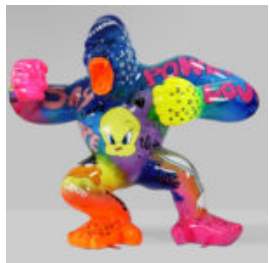

LARGE BALLOON DOG - LOONEY TUNES

article number:
B2-1-1

Product description:
Large balloon dog - Looney Tunes

...

BIG BITTER WITH A BARREL - LOONEY TUNES

article number:

G1-5-4

Product description:

Big bitter with a barrel - Looney...

BIG GORILLA - POP ART

article number:
G1-1-3

Product description:
Big Gorilla - Pop Art

Material:
PWS...

BIG GORILLA - LOONEY TUNES

article number:
G1-1-2

Product description:
Big Gorilla - Looney Tunes

Material:...

BIG GORILLA WITH A BARREL - POP ART

article number:

G1-5-6

Product description:

Big Gorilla with a barrel - Pop Art

...

BALLOON DOG BIG FIBERGLASS STATUE