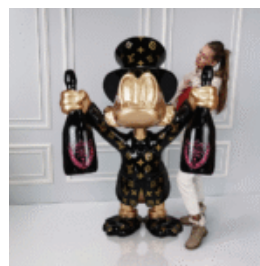

## DECORATIVE FIGURINE – LARGE SCROOGE MCDUCK

Product Description: Large decorative figurine of Scrooge McDuck. Material: PWS glass laminate...