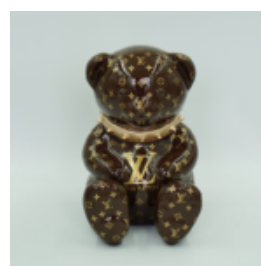

BEAR MONOGRAM H-31CM

Article number:
M2-3-6

Product description:
Bear - monogram

Material: Polyester resin -...