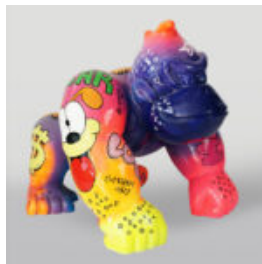

DONKEY KONG - KINGA

Numer artykułu:
G1-14-5

Opis produktu:
Donkey Kong - Kinga z motywem Garfielda i...