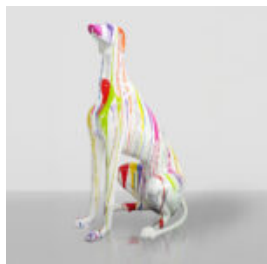

LARGE GREYHOUND DOG FIGURE - TRASH

Article Number: Greyhound XL
Product Description: Large greyhound dog figure in a trash...