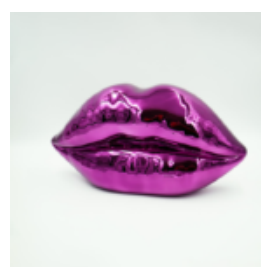

PURPLE CHROME LIPS

Article number:
U1-1-4

Product description:
Purple chrome lips

Material:
Polyester resin -...