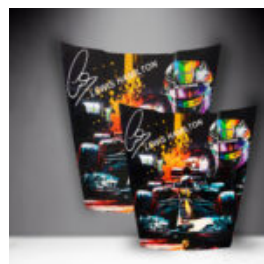

## CAR MASK 911 - THEME 22

Article number:  
Car Mask 911 - Theme 22

Product description:  
Car Mask 911 - for hanging on the...