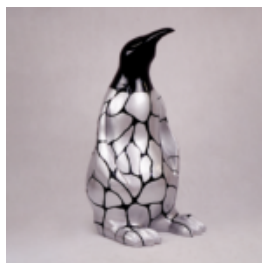

## PENGUIN 100 CM - GOLDEN PATCHES

Article number:  
P3-1-5

Product description:  
Penguin 100 cm - golden patches

Material:  
Glass...