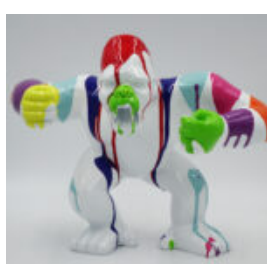

GORYL XS - TRASH

Article number:
G1-4-2

Product description:
Gorilla XS - trash

Material:
Polyester resin -...