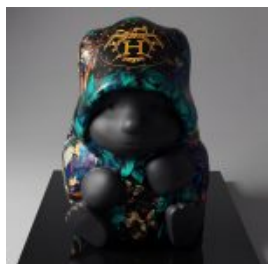

PANDA W MOTYWIE INDII

Numer artykułu: Panda Indie
Opis produktu: Panda wykonana techniką oklejania folią...