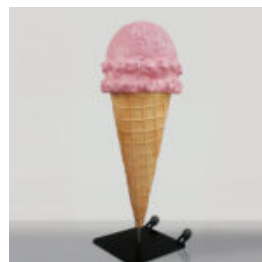

ADVERTISING FIGURE OF SCOOP ICE CREAM - PINK

Article number:
F113d
Product description:
Advertising ice cream in pink color on a...