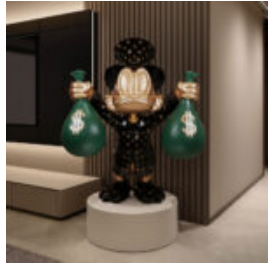

## DECORATIVE FIGURINE – LARGE SCROOGE MCDUCK

Product Description: Large decorative figurine of Scrooge McDuck. Material: PWS glass laminate...