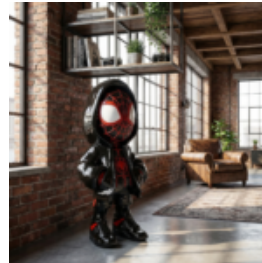

SPIDER-MAN IN TRACKSUIT

Product description:
Decorative figure – Spider-Man
Material:
Composite / PWS fiberglass...