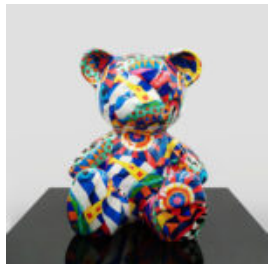

SMALL SITTING BEAR - MOSAIC

Article number:M2-7-2
Product Description:Small sitting bear in a mosaic motif.
Material:PWS...