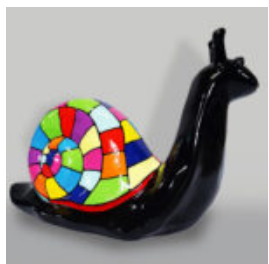

## LARGE DECORATIVE FIGURE SNAIL - SMARTIE

Article number:  
S1-1-2  
Product description:  
Large Decorative Figure Snail -...