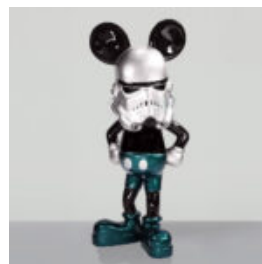

DECORATIVE FIGURINE STORMTROOPER MOUSE GREEN

Article Number:
Green Stormtrooper
Product Description:
Decorative figurine Stormtrooper...