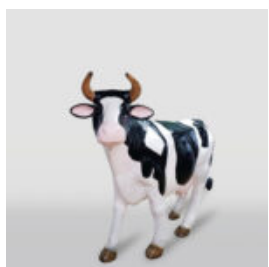

FIBERGLASS COW LIFE SIZE FIGURE - NATURAL COLOR.

Article number:
f018

Description:
Fiberglass cow life size figure - Natural...