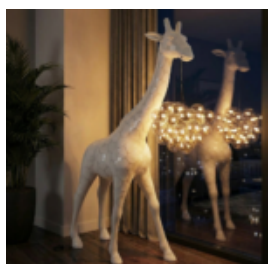

LARGE GIRAFFE 230CM LAMP – BEIGE VERSION WITH SPOTS

Article Number: Giraffe Figure 230cm LAMP cream
Product Description: Large giraffe 230cm,...