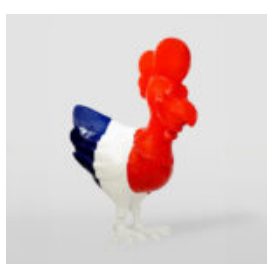

LARGE DECORATIVE ROOSTER FIGURE IN THREE COLORS H-190CM

Article number:
Product description:
Large decorative figure of a rooster in blue, red, and...