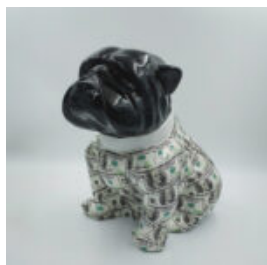

BULLDOG ANGELO 40CM DOG - DOLLARS

article number:
B1-15-37

Product description:
Bulldog Angelo covered with dollars...