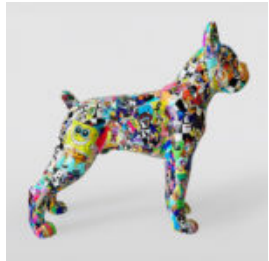

STANDING BOXER DOG L - CARTOON

Article Number:
B1-C198b
Product Description:
Standing Boxer L - decorated with cartoon...