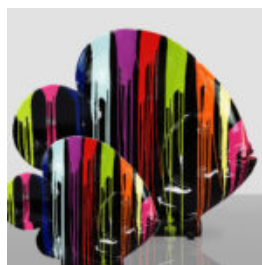

XL BLACK TRASH FISH

Article number:
R1-1-8
Product Description:
XL Fish designed in Black Trash...