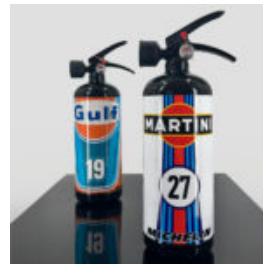

2KG FIRE EXTINGUISHER WITH FULL LABEL

Article number:
2kg Fire Extinguisher Full Label

Product description:
Fully functional fire...