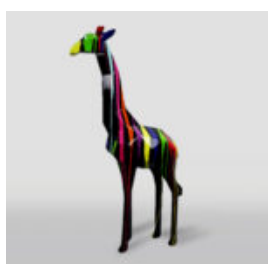

LARGE GEOMETRIC GIRAFFE FIGURE MADE OF LAMINATE - BLACK TRASH

article number:
S37

Product description:
Large geometric giraffe figure made of...