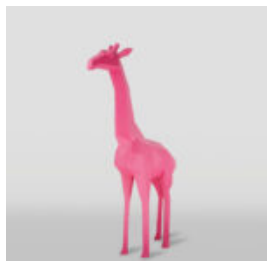

SMALL FIGURE GEOMETRIC GIRAFFE PINK

Article Number:
140GeometricGiraffe
Product Description:
Pink Geometric...