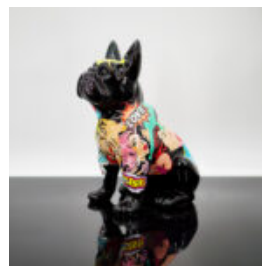

DECORATIVE FIGURINE FRENCH BULLDOG - COMICS

Article Number: C200s Product Description: Decorative French Bulldog Figurine - Comics...