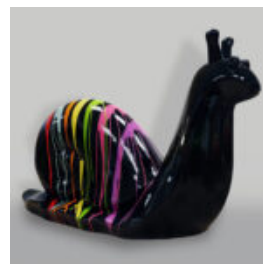

## LARGE DECORATIVE FIGURE SNAIL - SMARTIE

Article number:  
S1-1-2  
Product description:  
Large Decorative Figure Snail -...