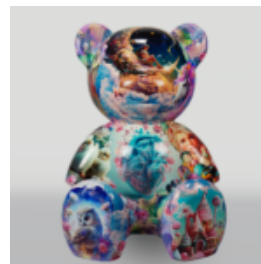

LARGE SITTING BEAR - SWEET THEME

Numer artykułu:
M2-5-4
Opis produktu:
Duży siedzący miś z motywem sweet, wytworzony...