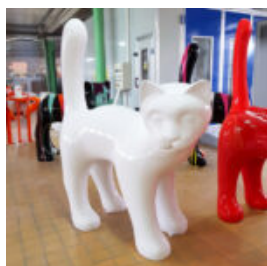

LARGE CAT FIBERGLASS DECORATION FIGURE - SINGLE COLOR EDITION

Notice:
Price does not include local taxes, delivery cost and retail packaging.
Minimum...