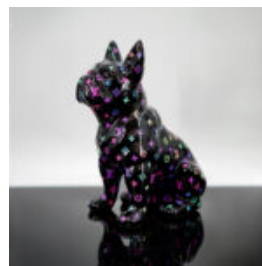

DECORATIVE FIGURINE FRENCH BULLDOG - LV

Article Number:C200s Product Description:Decorative French Bulldog Figurine - motif...