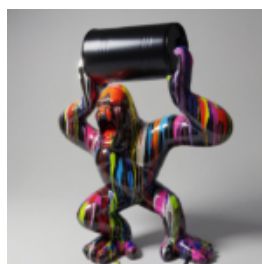

DUŻY GORYL Z BECZKĄ - TRASH

Numer artykułu:
G1-5-7
Opis produktu:
Duży goryl z beczką -...