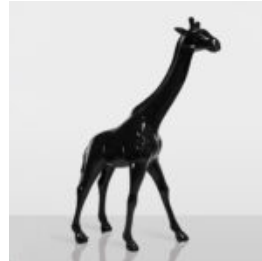

LARGE GIRAFFE 230CM BLACK VERSION

Article number: Giraffe figure 230cm
Product description: Large giraffe 230cm black version...