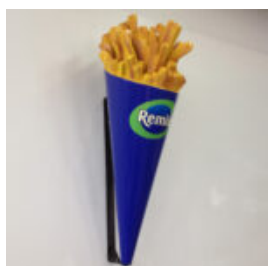

OUTDOOR ADVERTISING FRENCH FRIES HANGING

Notice:
price Notes Local Taxes, Delivery Cost and Retail Packaging.
Minimum Order...