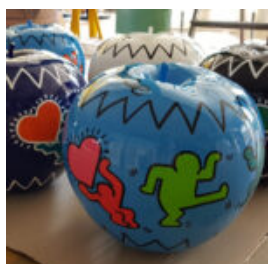

## 3D DECORATIVE APPLE FIGURE 40CM

Product description:  
3D decorative apple figurine, 40cm.  
Material:  
Resin -...