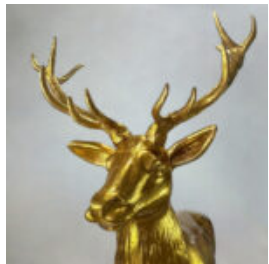

3D DECORATIVE FIGURE - LARGE DEER WITH GOLD GLITTER

Article Number:F006 + glitter Product Description:Life-size deer in gold with glitter....