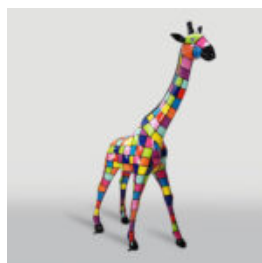

## LARGE GIRAFFE 230CM - SMARTIE VERSION

Article Number:  
Giraffe Figure 230cm  
Product Description:  
Large giraffe 230cm hand-painted in...