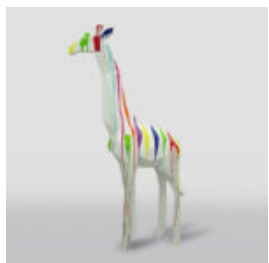

## A LARGE GEOMETRIC GIRAFFE FIGURE FROM LAMINATE - PATINA

article number:  
S39

Product description:  
A large geometric giraffe figure from...