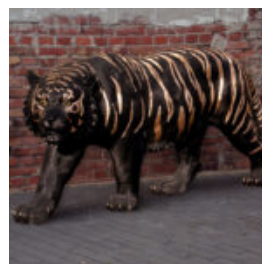

BLACK STANDING TIGER - GOLDEN TRASH

Article number:
S94

Product description:
Black tiger standing - golden trash

Material:
Glass...