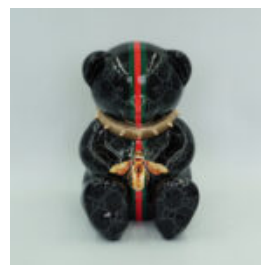

BLACK BEAR H-31CM

Article number:
M2-3-2

Product description:
Teddy bear G black

Material: Polyester resin -...