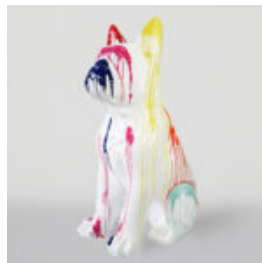

PIES DUŻA FIGURA BULLDOG FRANCUSKI „JUKI”- BIAŁY TRASH

Numer artykułu:
B1-2-2

Opis produktu:
Duża figura bulldog francuski „Juki”- biały...