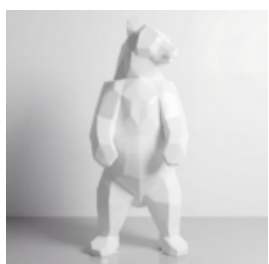

LARGE BEAR FIGURE SQUARE - WHITE

Article number: M1-2-2 Product description: Standing bear figure in white Material: Glass...