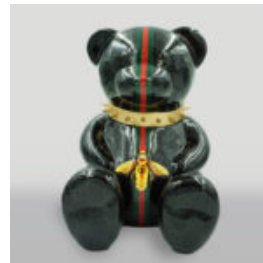

BLACK G BEAR H-45CM

Article number:
M2-4-2

Product description:
Teddy bear G black

Material: Polyester resin - ...