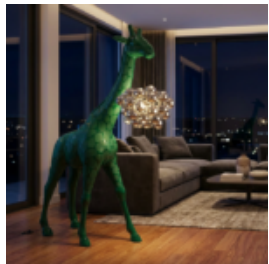

LARGE GIRAFFE 230CM LAMP – GREEN VERSION WITH SPOTS

Article Number: Giraffe Figure 230cm LAMP green
Product Description: Large giraffe 230cm,...