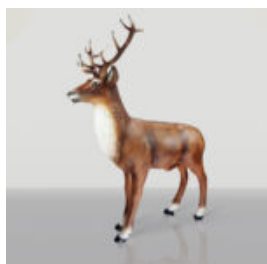

3D DECORATIVE FIGURE - LARGE DEER IN NATURAL COLORATION

Article Number: F006
Product Description: Life-size deer made in natural...