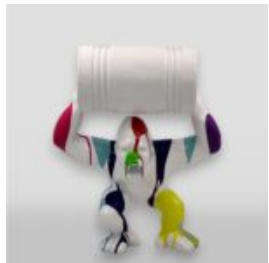

GORILLA TONO XS - WHITE TRASH

Article number:
G1-7-3

Product description:
Gorilla Tono XS - White Trash

Material:
Polyester...