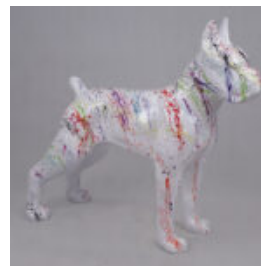

STANDING BOXER DOG L - SPLASH WHITE

Article Number:
B1-C198b
Product Description:
Standing Boxer L - Splash...