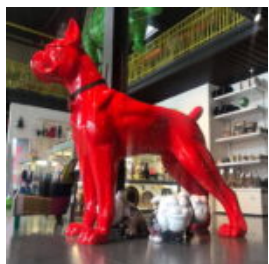

BIG FIBERGLASS BOXER DOG - SINGLE COLOR

Article number:
C198XL

Description:
Big Fiberglass Boxer Dog Figure - Single...