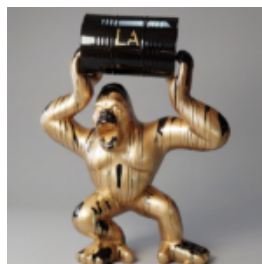

LARGE GORILLA FIGURE WITH A BARREL IN BLACK TRASH VERSION.

Item Number:
G1-5-2
Product Description:
Large golden black gorilla in black trash version...