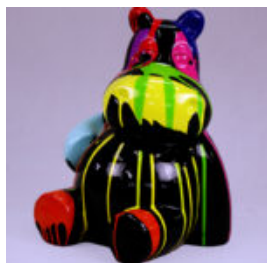

HIPPO 40CM - BLACK TRASH

Article number:
S51

Product description:
Hippo 40cm - black trash

Material:
Polyester resin -...