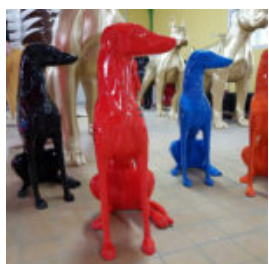

FIBERGLASS GREYHOUND SEATED HANDMADE FIGURE H-80CM

Article number:
Small Greyhound Seated Sculpture.

Description:
Fiberglass...