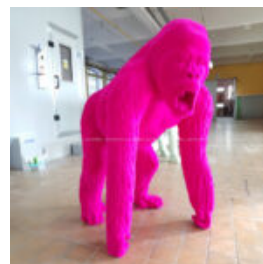

LARGE 3D FLOCKED FIBERGLASS GORILLA FIGURE

Article number:
Large 3d flocked fiberglass gorilla figure.

Description:
...