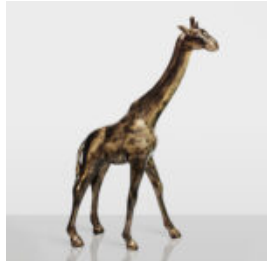

LARGE GIRAFFE 230CM PATINA VERSION

Article number: Giraffe figure 230cm
Product description: Large giraffe 230cm patina version...