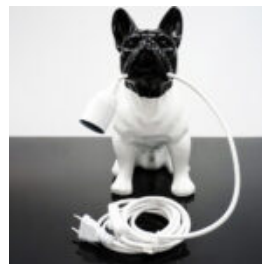

DECORATIVE FIGURE FRENCH BULLDOG LAMP - DESIGN I

Article Number: C200s LAMP Product
Description: White decorative figure with a black head -...