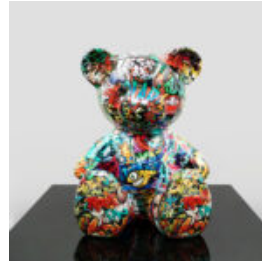

SMALL SITTING BEAR - GRAFFITI

Article number:M2-7-3
Product Description:Small sitting bear in a Graffiti motif.
Material:PWS...