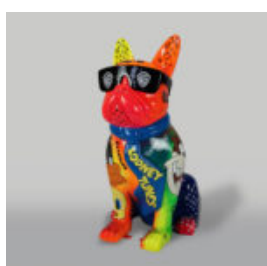

MEDIUM BULLDOG FIGURE WITH TIE AND GLASSES - LOONEY TUNES

Article Number:
B1-28-5
Product Description:
Dog figure with tie and glasses. Hand-painted...