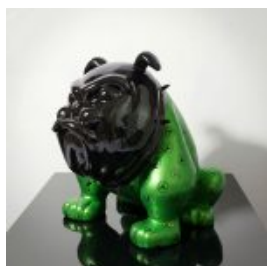

EXCLUSIVE BULLDOG FIGURE AVELLA - AMG

Article Number: B1-12-29
Product Description: Bulldog "Avella" covered with Mercedes Benz AMG...