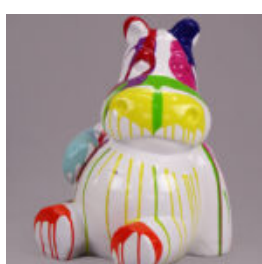

HIPPO 40CM - WHITE TRASH

Article number:
S50

Product description:
Hippo 40cm - white trash

Material:
Polyester resin -...