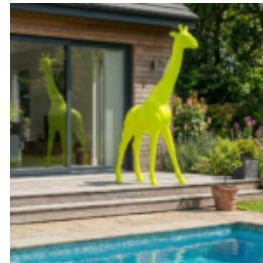

## LARGE GIRAFFE 230CM – COLORFUL VERSION

Article Number: Giraffe Figure 230cm colorful  
Product Description: Large giraffe 230cm -...