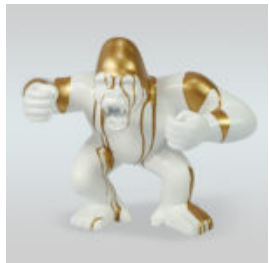

WHITE GORILLA XS - GOLDEN TRASH

Article number:
G1-4-1
Product description:
Gorilla XS - white gold trash
Material:
Polyester...