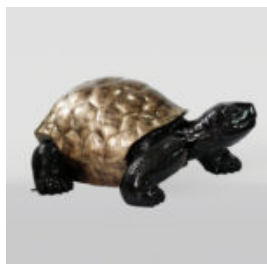

LARGE FIGURE OF A WALKING TURTLE - GOLD PATINA

Article Number:
Z2-2-2
Product Description:
Large figure of a walking turtle - gold...