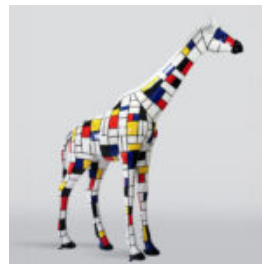

LARGE LIFE-SIZED GIRAFFE FIGURE - MONDRIAN

Article number:
F041 - Mondrian

Product description:
Large life-sized giraffe figure -...