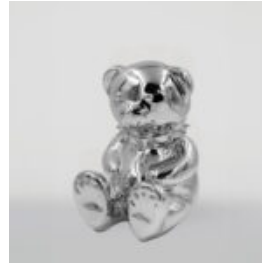

BEAR H-31 CM WITH SPIKED COLLAR SILVER VERSION

Article number:
M2-3-16

Product description:
31cm teddy bear with a silver-colored chrome...