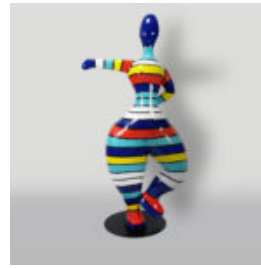

LARGE FIGURE OF A DOLL IN STRIPES

Article Number:
Doll in Stripes
Product Description:
Large figure of a hand-painted doll in...