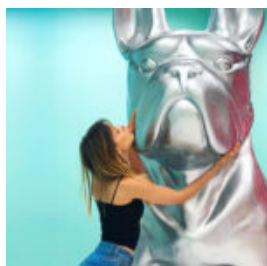

GIANT SITTING BULLDOG STATUE, SINGLE-COLORED.

Article number:
C200sxl
Product description:
Giant sitting bulldog, single-colored.
The...