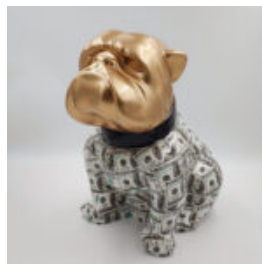

BULLDOG ANGELO 60CM DOG - DOLLARS

article number:
B1-14-36

Product description:
Bulldog Angelo covered with dollars...