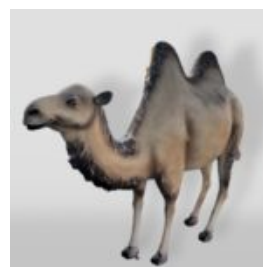

LIFE SIZE FIBERGLASS CAMEL FIGURE

Article number:
f053

Description:
Life size fiberglass camel figure.
...