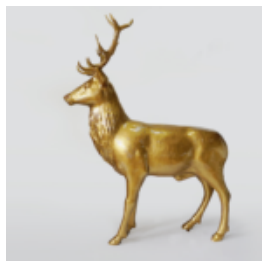

DECORATIVE 3D FIGURE - BIG RED DEER

Article Number:
F006 Red
Product Description:
Life-size Deer
Material:
Glass Laminate...