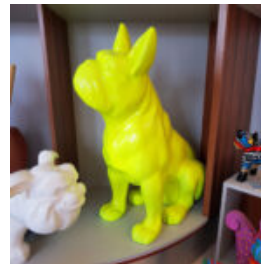

MIDDLE SIZE SEATED BULLDOG

Notice:
Price does not include local taxes, delivery cost and retail packaging.
Minimum...