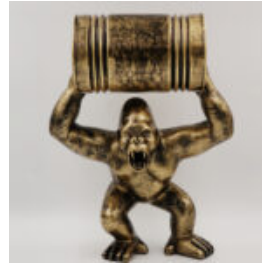

GORILLA TONO XS - PATINA

Article number:
G1-7-1

Product description:
Gorilla Tono XS - Patina

Material:
Polyester resin...