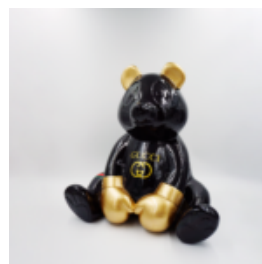

PANDA G

Article number:
Panda G
Product description:
Panda G
Material:
Polyester resin - ...