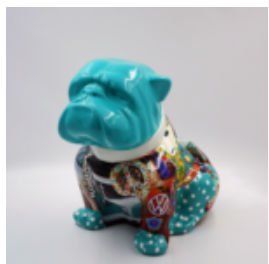

BULLDOG ANGELO 40CM DOG - VOLKSWAGEN

article number:
B1-15-14

Product description:
Bulldog Angelo wrapped in a Volkswagen...