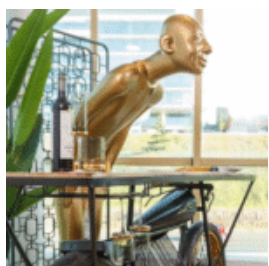

DECORATIVE FIGURE – WELCOME GUEST GOLD

Product description:
Decorative figure "Welcome Guest" in golden color

Material:
Composite /...