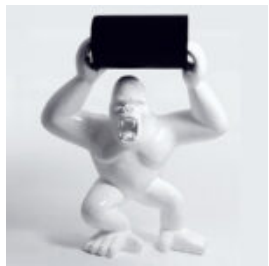

BIG FIBERGLASS GORILLA WITH BARREL

Article number:
Gwb250

Description:
Big Fiberglass Gorilla with a Barrel -...