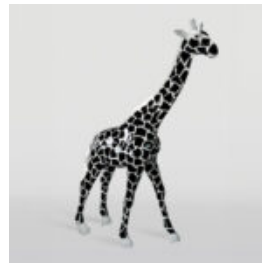

LARGE GIRAFFE 230CM PATCH VERSION

article number:
Figure Giraffe 230cm

Product description:
Large giraffe 230cm white...