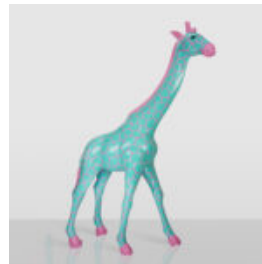

LARGE GIRAFFE 230CM PINK VERSION WITH CELADON SPOTS

Item number: Giraffe figure 230cm Product description: Large giraffe 230cm pink version with...