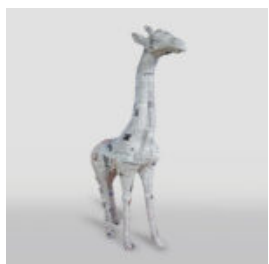

LARGE FIBERGLASS GIRAFFE SCULPTURE - POP -ART EDITION

Notice:
Price does not include local taxes, delivery cost and retail packaging.
Minimum...