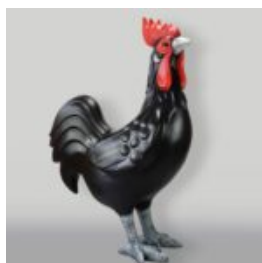

LARGE BLACK ROOSTER FIGURE

Article Number:
Rooster - Black
Product Description:
Large Black Rooster Figure - Matte or...