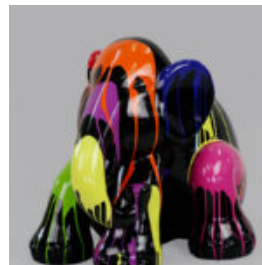

SITTING ELEPHANT L - BLACK TRASH

Article number:
S3-4-2

Product description:
Sitting elephant L - black...