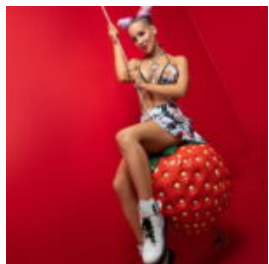

RESIN ADVERTISING STRAWBERRY FIGURE

Article name/number:
Strawberry Figure

Description:
Resin Advertising...