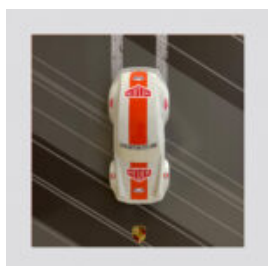

CAR MODEL 911 ON BASE - MOTIF 20

CAR MODEL 911 ON BASE - MOTIF 64

Article Number:
Car with Base 64
Product Description:
Model of car 911 on base for wall...