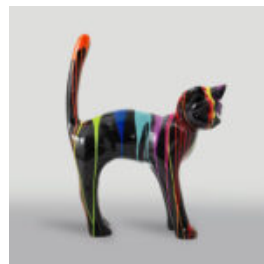

CAT DECORATION FIBERGLASS SCULPTURE - MIDDLE SIZE

Article number:
C094M

Description:
Middle size cat sculpture.
...