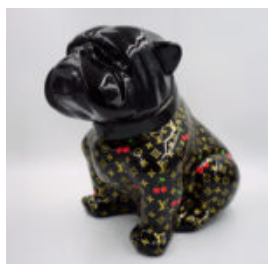

BULLDOG ANGELO 60CM DOG - CHERRY MONOGRAM

article number:
B1-14-23
Product description:
Bulldog Angelo 60cm - Cherry...