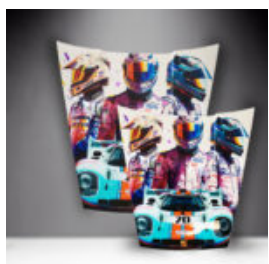

CAR MASK 911 - THEME 19

Article number:
Car Mask 911 - Theme 19

Product description:
Car Mask 911 - for hanging on the...