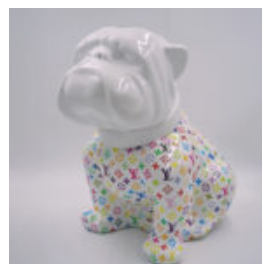

BULLDOG ANGELO 60CM DOG - COLORFUL MONOGRAM

article number:
B1-14-24
Product description:
Bulldog Angelo 60cm - Colorful...