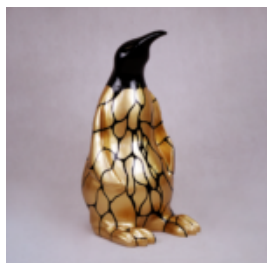

## PENGUIN 100 CM - GOLDEN PATCHES

Article number:  
P3-1-5

Product description:  
Penguin 100 cm - golden patches

Material:  
Glass...