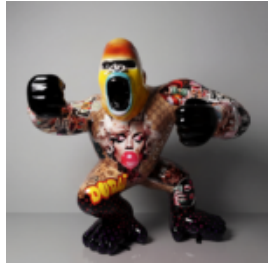

LARGE GORILLA XL – DUBAI THEME

Article Number:
G1-1-10
Product Description:
Large Gorilla XL – wrapped in a Dubai-themed...