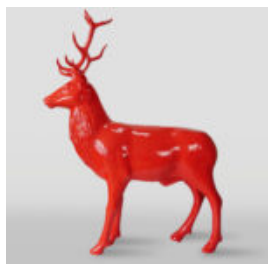

## FIBERGLASS DEER LIFE - SIZE FIGURE - SINGLE COLOR

Article number:  
F006

Description:  
Fiberglass Deer Life - Size Figure - Single...