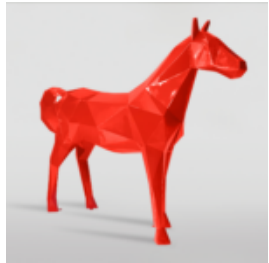

LARGE GEOMETRIC HORSE MADE OF LAMINATE - RED

Article number:
GMF039R
Product description:
Large geometric horse made of laminate ...