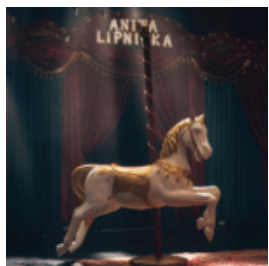

CAROUSEL HORSE

Product Description:
Carousel Horse

Material:
PWS glass laminate

Size:
H- 200 cm...