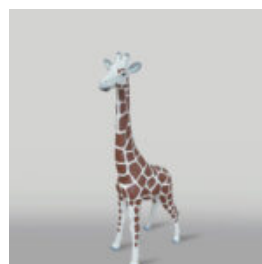

## RESIN HANDMADE GIRAFFE SCULPTURE H-100CM

Article number:  
Giraffe figure 100cm.

Description:  
Resin Handmade Giraffe...