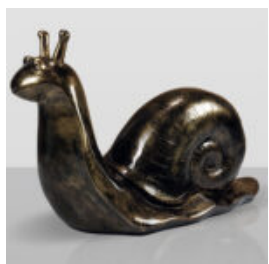

DECORATIVE FIGURE LARGE SNAIL - PATINA

Article Number:
S1-2-2
Product Description:
Large Decorative Figure Snail -...