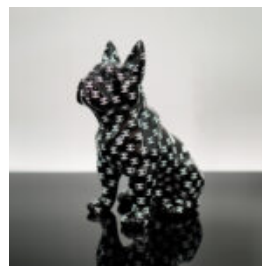

DECORATIVE FIGURINE FRENCH BULLDOG - CC

Article Number:C200s Product Description:Decorative French Bulldog Figurine - motif...