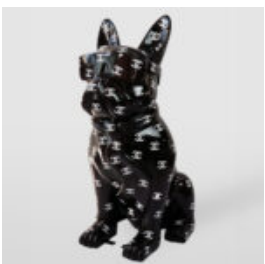

LARGE FIGURE OF A BULLDOG WITH A TIE AND GLASSES - LOGO

Article number:
B1-5-2

Product description:
Large figure of a bulldog with a tie and glasses,...