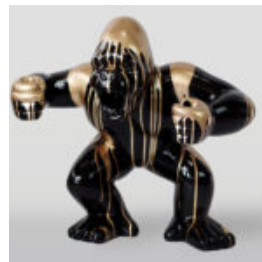

## BLACK GORILLA XL - GOLDEN TRASH

Article number:  
G1-2-1

Product description:  
Black gorilla XL - golden...