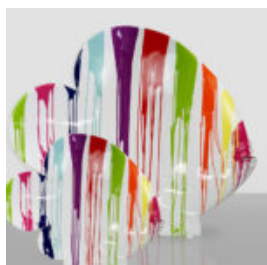

XL WHITE TRASH FISH

Article Number:
R1-1-9
Product Description:
XL Fish designed in White Trash...