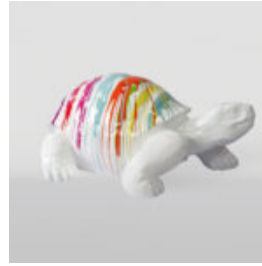

LARGE WALKING TURTLE FIGURE - TRASH

Article Number:
Z2-2-3

Product Description:
Large walking turtle figure - Trash
H- 63cm...