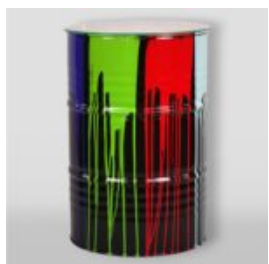

BARREL - BLACK TRASH

Article number:
B3-1-2
Product description:
Barrel - black...