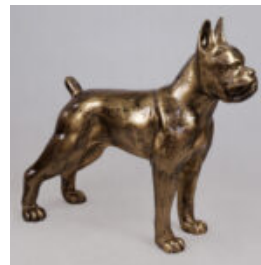

STANDING BOXER DOG L - GOLDEN PATINA

Article number:
B1-C198b
Product description:
Standing Boxer L - Golden...