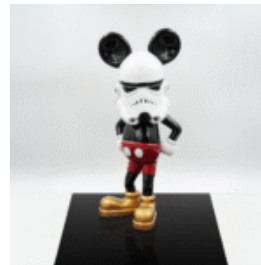

## DECORATIVE FIGURE – HANGING BUTTERFLY, PASTEL VERSION

Product description:  
Decorative Butterfly Figure for hanging in pastel version

Material:  
PWS...

## DECORATIVE MINI FIGURE – MOUSE STORMTROOPER

Product description:  
Decorative figure mini Stormtrooper Mouse - hand...