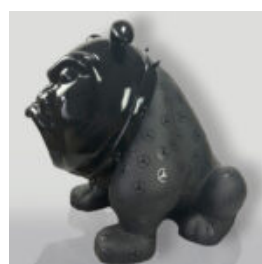

DOG BULLDOG AVELLA 55 CM - MERCEDES LOGO

Article Number: B1-12-26
Product Description: Bulldog Avella made using foil application...