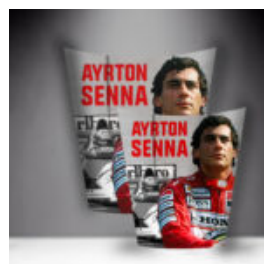

CAR MASK 911 - THEME 17

Article number:
Car Mask 911 - Theme 17

Product description:
Car Mask 911 - for wall...