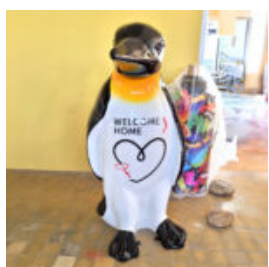

## LIFE SIZE FIBERGLASS CAMEL FIGURE

Article number:  
f053

Description:  
Life size fiberglass camel figure.  
...