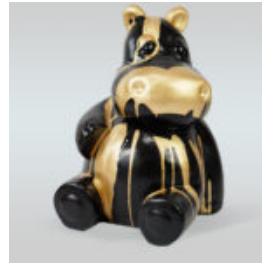

BLACK HIPPO 40CM - GOLDEN TRASH

Article number:
S87
Product description:
Hippo 40cm - black gold trash
Material:
Polyester...