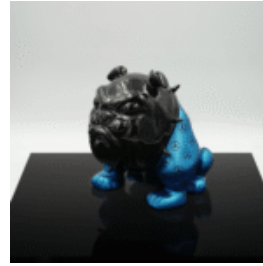

EXCLUSIVE BLUE BULLDOG FIGURINE AMG – AVELLA 22

Item Number:
B1-13-24

Product Description:
Bulldog "Avella" wrapped in a Mercedes Benz...