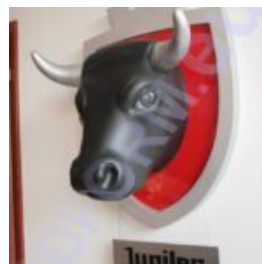

FIBERGLASS ADVERTISING / DECORATION BULL HEAD FIGURE

Article number:
bull head

Description:
Fiberglass Advertising / Decoration...