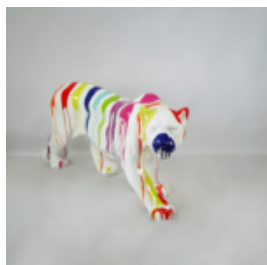

PANTERA STOJĄCA NATURALNYCH WYMIARÓW - MULTICOLOR

Numer artykułu:
P2-1-8

Opis produktu:
Pantera stojąca naturalnych wymiarów -...