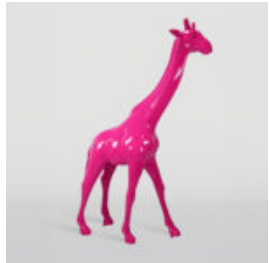

LARGE GIRAFFE 230CM PINK VERSION

article number:
Figure Giraffe 230cm

Product description:
Large giraffe 230cm pink...