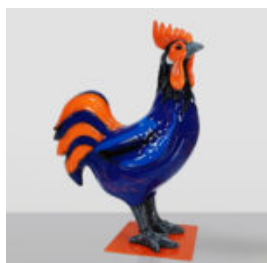

LARGE BLUE ROOSTER FIGURE

Article Number: Rooster - Blue
Product Description: Large Rooster Figure in Blue Version - Matte...