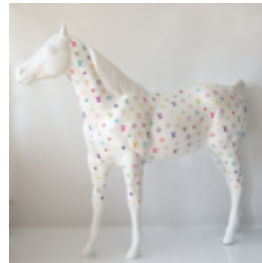

FULL-SIZE HORSE - MONOGRAM

Item Number: P74
Product Description: Full-size Horse - Monogram
Material: Glass laminate...