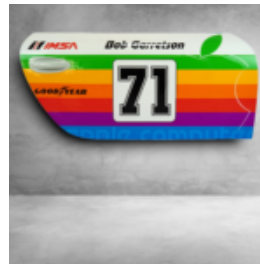

CAR DOORS 911 - MOTIF 5

Article Number:
Motif 5
Product Description:
Car doors 911 - made using foil wrapping...