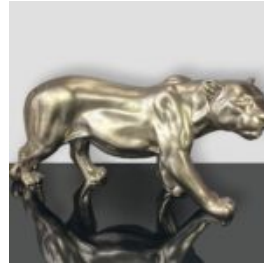

PANTHER STANDING LIFE-SIZED - METALLIC GOLD

Article number:
P2-1-12

Product description:
Life-sized standing panther - in metallic gold...