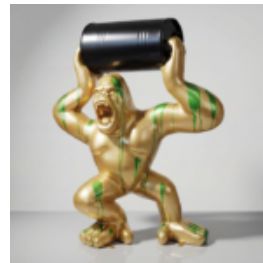

LARGE GOLDEN GORILLA WITH BARREL – GREEN TRASH

Article number:

G1-5-8

Product description:

Large golden gorilla with a barrel - Green...