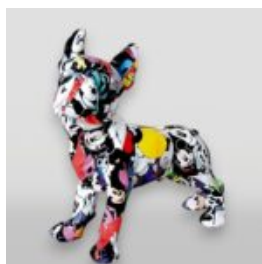

RESIN FIGURINE SMALL FRENCH BULLDOG - POP -ART EDITION

Notice:
Price does not include local taxes, delivery cost and retail packaging.
Minimum...