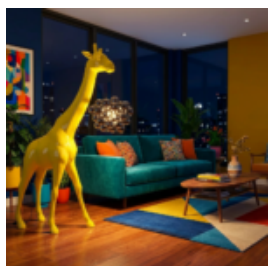

LARGE GIRAFFE 230CM LAMP - YELLOW VERSION

Article number: Giraffe figure 230cm LAMP
Product description: Large giraffe 230cm yellow...