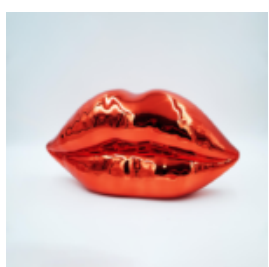

## TURTLE IN A HELMET WITH A GOLDEN MONOGRAM

Article number:  
Z2-1-6

Product description:  
Turtle in a helmet with a golden monogram...