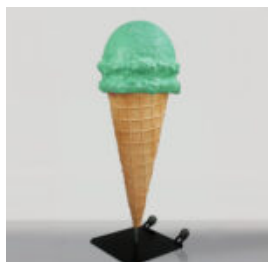

ADVERTISING FIGURE OF SCOOP ICE CREAM - MINT

Article number:
F113d
Product description:
Advertising ice cream in mint color on a...