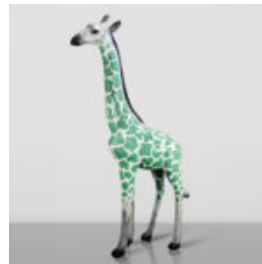

LARGE 3D FIGURE - GIRAFFE WITH GREEN SPOTS

Article Number: GF062
Product Description: Large figure - giraffe in a classic style with green...