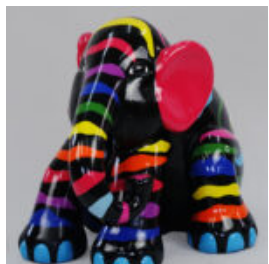

SEATED ELEPHANT L BLACK - STRIPES

Article number:
S3-4-7

Product description:
Sitting elephant L - black...