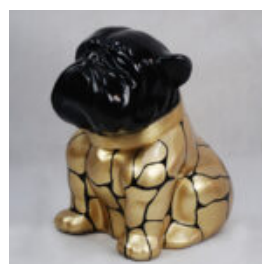

BULLDOG ANGELO 60CM DOG - PATCHES

article number:
B1-14-26
Product description:
Bulldog angelo patches
Material:...