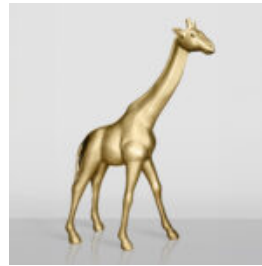

LARGE GIRAFFE 230CM - GOLD VERSION

Article Number: Giraffe figure 230cm
Product Description: Large giraffe 230cm gold...