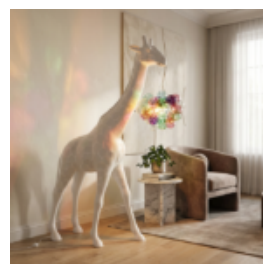

LARGE GIRAFFE 230CM LAMP – WHITE WITH SPOTS VERSION

Article Number: Giraffe Figure 230cm LAMP white
Product Description: Large 230cm giraffe, white...