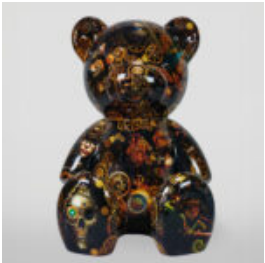

LARGE SITTING BEAR - INDUSTRIAL THEME

Article number:
M2-5-5

Product description:
Large sitting bear with an industrial theme,...