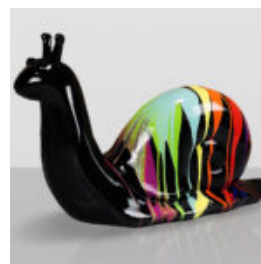

## DECORATIVE FIGURE LARGE SNAIL - PATINA

Article Number:  
S1-2-2  
Product Description:  
Large Decorative Figure Snail -...