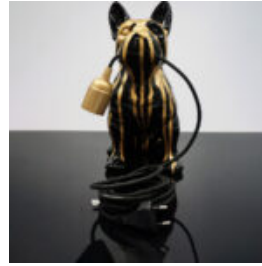

DECORATIVE FIGURE FRENCH BULLDOG LAMP - DESIGN VII

Article Number: C200s LAMP Product
Description: Black decorative figure with golden accents -...