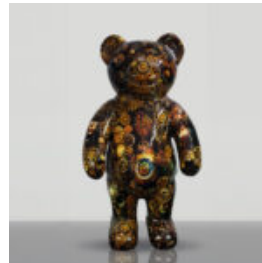

STANDING BEAR - INDUSTRIAL THEME

Article number: M2-2-4
Product description: Standing bear figurine made using the vinyl...