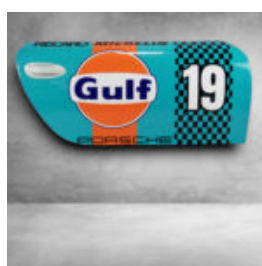

CAR DOORS 911 - MOTIF 9

Article Number:
Motif 9
Product Description:
Car doors 911 - made using foil wrapping...