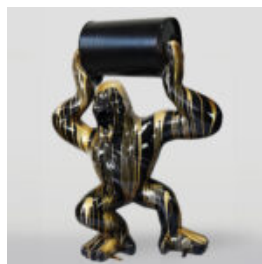

LARGE GORILLA FIGURE WITH GOLDEN TRASH BARREL

Article Number:
G1-5-3
Product Description:
Large black gorilla in golden trash version with...