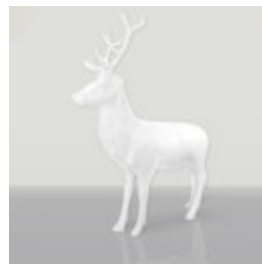

3D DECORATIVE FIGURE - LARGE WHITE DEER

Article Number: F006
Product Description: Life-size deer crafted in white color.
Material: PWS...