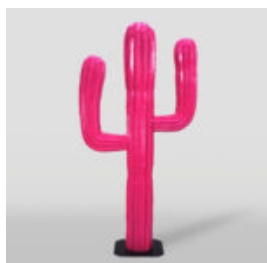

## LARGE GIRAFFE 230CM - SMARTIE VERSION

Article Number:  
Giraffe Figure 230cm  
Product Description:  
Large giraffe 230cm hand-painted in...