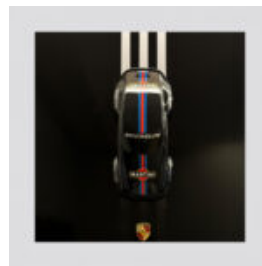

CAR MODEL 911 ON BASE - MOTIF 47

Article Number:
Car with Base 47
Product Description:
Model of car 911 on base for wall...