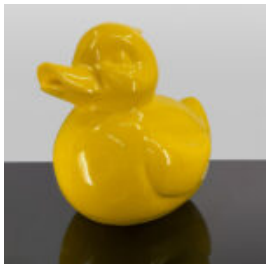

SMALL RESIN HANDMADE DUCK INTERIOR FIGURE

Article number:
GC214

Description:
Small Handmade Duck Interior Figure - ...