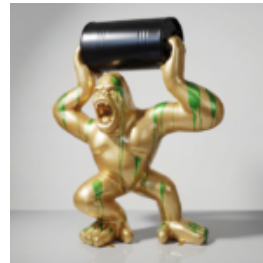

LARGE GOLDEN GORILLA WITH BARREL – GREEN TRASH

Article number:

G1-5-8

Product description:

Large golden gorilla with a barrel - Green...