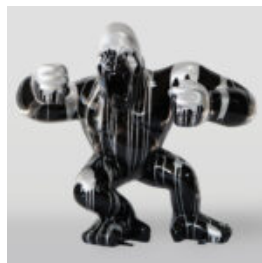

BLACK GORILLA XL - SILVER TRASH

Article number:
G1-2-1
Product description:
Black gorilla XL - silver...