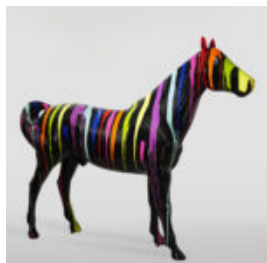

COLORFUL LIFE-SIZE STATUE OF A HORSE BLACK TRASH

Article number:
F039tr
Product description:
Colorful life-size statue of a horse - black...