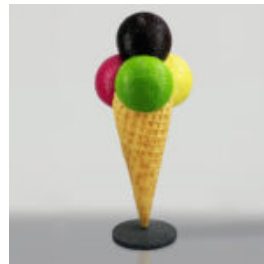

SMALL RESIN HANDMADE DUCK INTERIOR FIGURE

Article number:
GC214

Description:
Small Handmade Duck Interior Figure - ...

ADVERTISING FIGURE ICE CREAM CONE - 134CM

Article number:
F101a
Product description:
Advertising ice cream cone made of glass...