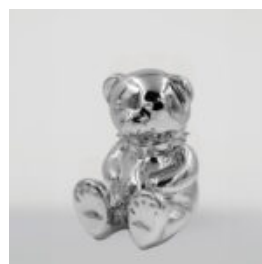

BEAR H-31 CM WITH SPIKED COLLAR SILVER VERSION

Article number:
M2-3-16

Product description:
31cm teddy bear with a silver-colored chrome...