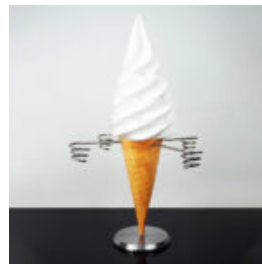

ICE CREAM CONE HOLDER

Notice:
Price does not include local taxes, delivery cost and retail packaging.
Minimum...