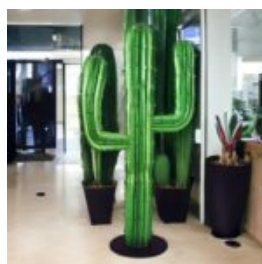

CACTUS 180 CM - GREEN PEARL MONOCHROME

Article Number:
K3-1-5
Product Description:
Cactus 180 cm - pearl green
Material:
Glass...