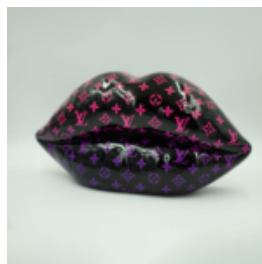

BLACK LIPS WITH MONOGRAM - PINK GRADIENT.

Article number:
U1-1-8

Product description:
Black lips with pink gradient...