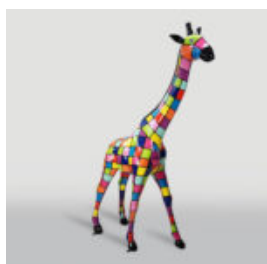

Article Number:
B1-28-5
Product Description:
Dog figure with tie and glasses. Hand-painted...

LARGE GIRAFFE 230CM - SMARTIE VERSION

Article Number:
Giraffe Figure 230cm
Product Description:
Large giraffe 230cm hand-painted in...