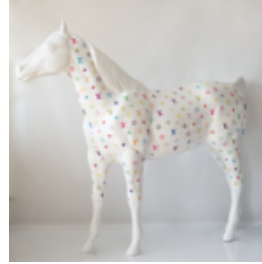

Material:...

LARGE WALKING TURTLE FIGURINE.

Item number:
Z2-2-1

Product description:
Large walking turtle figurine

H- 63cm L-196cm W...

LARGE BOXER DOG FIGURINE - MONOGRAM

Item Number: B1-C198xl
Product Description: Large Boxer dog figurine - monogram
Material:...