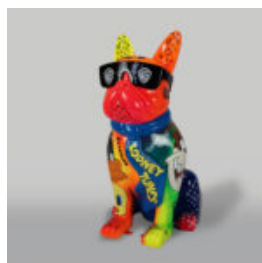

MEDIUM BULLDOG FIGURE WITH TIE AND GLASSES - LOONEY TUNES

Article Number:
B1-28-5
Product Description:
Dog figure with tie and glasses. Hand-painted...