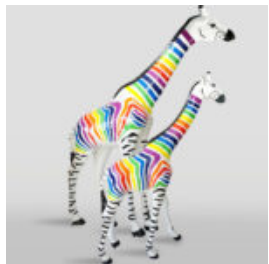

LIFE-SIZED ZEBRA FIGURE

Item Number:
NaturalnaZebra
Product Description:
3D Zebra life-sized...

LARGE LIFE-SIZE GIRAFFE FIGURE - COLORFUL ZEBRA

Article Number:
F041 - Zebra
Product Description:
Large life-size hand-painted giraffe figure...