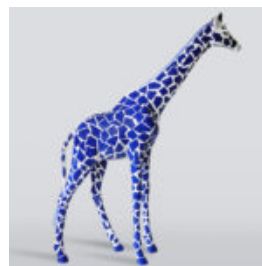

H- 125cm L -...

LARGE LIFE-SIZE GIRAFFE SCULPTURE - MODERN

Item Number:
F041 - modern
Product Description:
Large life-size giraffe...

NATURAL PATINA PANTHER FIGURINE

Article number:
P2-1-4

Product description:
Life-sized standing panther - patina