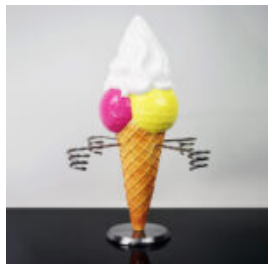

ADVERTISING SCOOP ICE CREAM HOLDER

Notice:
Price does not include local taxes, delivery cost and retail packaging.
Minimum...