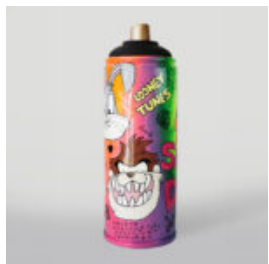

LARGE FIGURE OF NATURAL SIZE GIRAFFE - STRIPES

article number:
F041 - belts
Product description:
A large figure of a giraffe of a...

LARGE PINK TRASH CAT

Article number:
C094XLS TRASH
Product description:
Large cat in pink trash...

GRAFFITI-THEMED SPRAY

Article number:
S3-1-2
Product description:
Large spray painted with a graffiti motif...

LOONEY TUNES-THEMED SPRAY

Article number:
S3-1-1
Product description:
Large spray painted artwork in Looney Tunes motif...