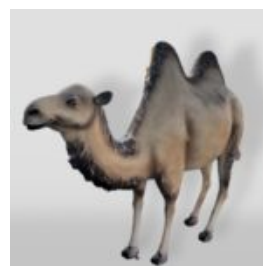

Description:
Fiberglass Cow Shaped Bench - Color...

FIBERGLASS COW LIFE SIZE FIGURE - NATURAL COLOR.

Article number:
f018

Description:
Fiberglass cow life size figure - Natural...

LIFE SIZE FIBERGLASS CAMEL FIGURE