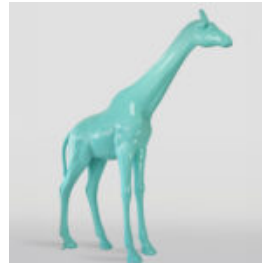

Product description:
31cm teddy bear with a red chrome studded...

LARGE GIRAFFE 230CM PATCH VERSION

article number:
Figure Giraffe 230cm

Product description:
Large giraffe 230cm white...

LARGE GIRAFFE 230CM PINK VERSION

article number:
Figure Giraffe 230cm

Product description:
Large giraffe 230cm pink...

LARGE WALKING TURTLE FIGURE - SMARTIES

Article Number:
Turtle - Smarties
Product Description:
Large walking turtle figure -...