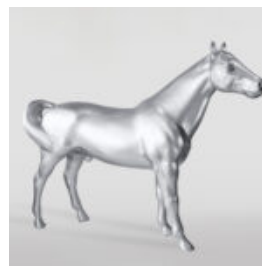

Material: Glass...

DONKEY KONG - SAILOR

Article number:
G1-14-3

Product description:
Donkey Kong - sailor

Material: Glass laminate...

LARGE LIFE-SIZE GIRAFFE FIGURE - WHITE

Article number:
F041 - white
Product description:
Large life-size giraffe...