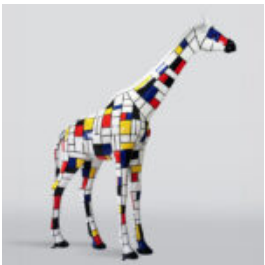

LARGE SITTING BEAR - INDUSTRIAL THEME

Article number:
M2-5-5

Product description:
Large sitting bear with an industrial theme,...

LARGE FEMALE FIGURE

Article Number:
Woman Love
Product Description:
Large red figure of a woman hand-painted with...