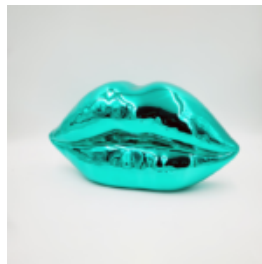

BLUE CHROME LIPS

Article number:
U1-1-2

Product description:
Blue chrome lips

Materiał:
Polyester resin -...