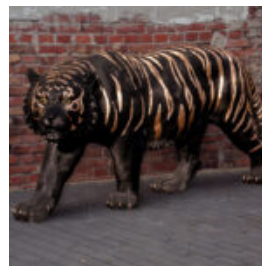

BLACK STANDING TIGER - GOLDEN TRASH

Article number:
S94

Product description:
Black tiger standing - golden trash

Material:
Glass...