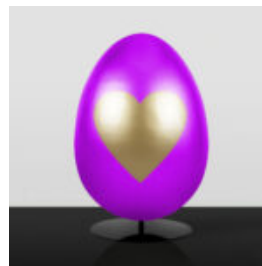

DECORATION LARGE EASTER EGG 3D FIGURE

Notice:
Price does not include local taxes, delivery cost and retail packaging.
Minimum...