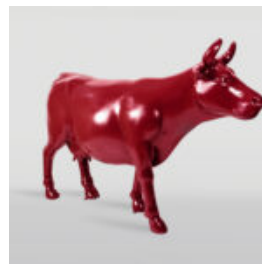

LARGE COW FIGURE - MONOCHROME

Article number:
K1-1-1
Product description:
Life-sized smooth cow.
Available in any color...