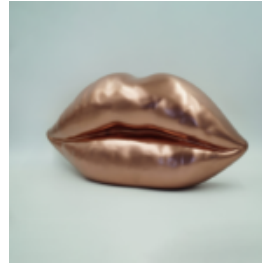

Product description:
Brown lips with a golden monogram...

BLACK LIPS WITH MONOGRAM - PINK GRADIENT.

Article number:
U1-1-8

Product description:
Black lips with pink gradient...

LION WITH GOLDEN MANE

Article Number:
S02
Product Description:
Life-size lion figurine with golden...