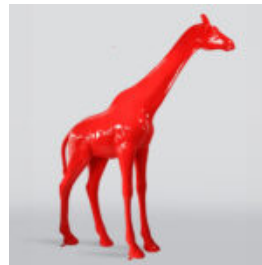

LARGE LIFE-SIZED GIRAFFE FIGURE - MONDRIAN

Article number:
F041 - Mondrian
Product description:
Large life-sized giraffe figure -...

LARGE LIFE-SIZED GIRAFFE FIGURE - RED

Article number:
F041 - red
Product description:
Large life-sized giraffe figure -...