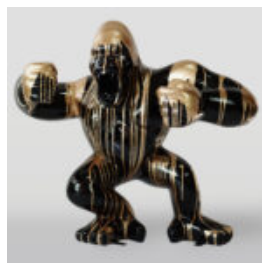

BLACK GORILLA XL - GOLDEN TRASH

Article number:
G1-2-1
Product description:
Black gorilla XL - golden...