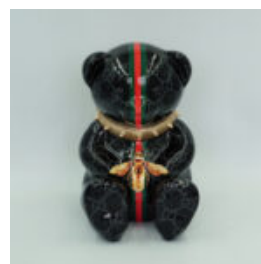

BLACK BEAR H-31CM

Article number:
M2-3-2

Product description:
Teddy bear G black

Material: Polyester resin - ...