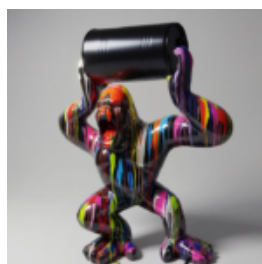

DUŻY GORYL Z BECZKĄ - TRASH

Numer artykułu:
G1-5-7
Opis produktu:
Duży goryl z beczką -...