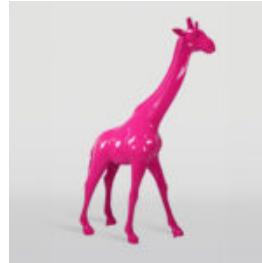

LARGE GIRAFFE 230CM PINK VERSION

article number:
Figure Giraffe 230cm

Product description:
Large giraffe 230cm pink...