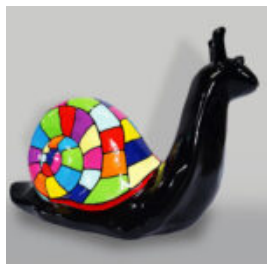

NATURAL STANDING TIGER - GRAY

Article number:
S94
Product description:
Natural standing tiger - grey
Material:
Glass...

LARGE DECORATIVE FIGURE SNAIL - SMARTIE

Article number:
S1-1-2
Product description:
Large Decorative Figure Snail -...