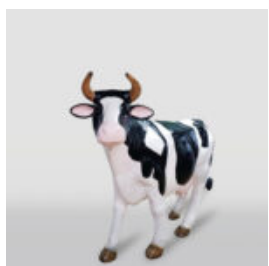

FIBERGLASS COW LIFE SIZE FIGURE - NATURAL COLOR.

Article number:
f018

Description:
Fiberglass cow life size figure - Natural...