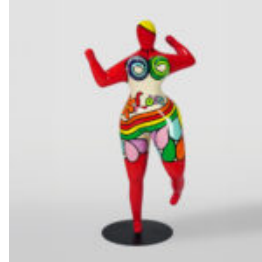

LARGE SITTING BEAR - INDUSTRIAL THEME

Article number:
M2-5-5

Product description:
Large sitting bear with an industrial theme,...

LARGE FEMALE FIGURE

Article Number:
Woman Love
Product Description:
Large red figure of a woman hand-painted with...