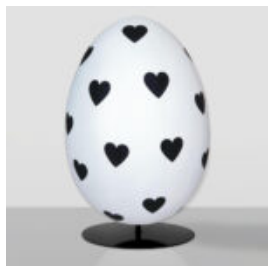

DECORATIVE FIGURE XXL EASTER EGG

Article Number:JajkaWielkanocneXXL
Product Description:Large decorative Easter egg figure
The...