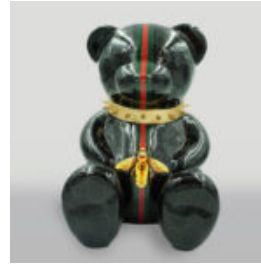

Article number:
Z2-1-4

Product description:
Turtle in a helmet with monogram - pink...

BEAR H. H-45CM

Article number:
M2-4-1

Product description:
Bear H

Material: Polyester resin - cast

Size:...

BLACK G BEAR H-45CM