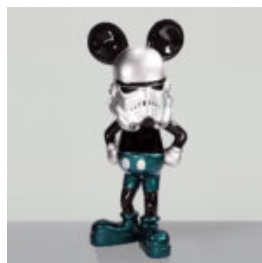

EXCLUSIVE LION FIGURE - SILVER GLOSS

Article number: LewPGsilver
Product description: Exclusive figure of a walking lion with a long...

PORSCHE TEDDY BEAR SITTING ON A PILLOW

Article Number:
M2-6-2
Product Description:
Teddy bear with glasses sitting on a...

DECORATIVE FIGURE SANTA CLAUS COCA-COLA

Article Number: SantaClausCoca-Cola
Product Description: Large decorative figure of Coca-Cola's...

DECORATIVE FIGURINE STORMTROOPER MOUSE GREEN

Article Number:
Green Stormtrooper
Product Description:
Decorative figurine Stormtrooper...