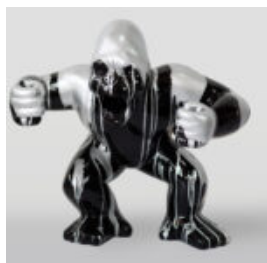

BLACK GORILLA L - SILVER TRASH

Article number:
G1-3-1
Product description:
Black gorilla L - silver trash
Material:
Polyester...