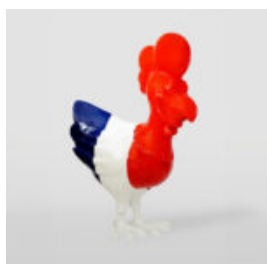

LARGE DECORATIVE ROOSTER FIGURE IN THREE COLORS H-190CM

Article number:
Product description:
Large decorative figure of a rooster in blue, red, and...