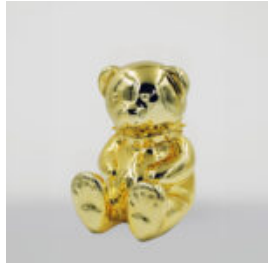

STANDING LION - GOLD PATINA

Article number:
s93-2
Product description:
Standing lion - patina
H- 125cm L -...

LARGE GIRAFFE 230CM WHITE VERSION

Article Number:
Giraffe Figure 230cm
Product Description:
Large giraffe 230cm white...

LARGE GIRAFFE 230CM COLOR ZEBRA

article number:
Figure Giraffe 230cm

Product description:
Large giraffe 230cm white,...

BEAR H-31 CM WITH SPIKED COLLAR SILVER VERSION

Article number:
M2-3-16

Product description:
31cm teddy bear with a silver-colored chrome...